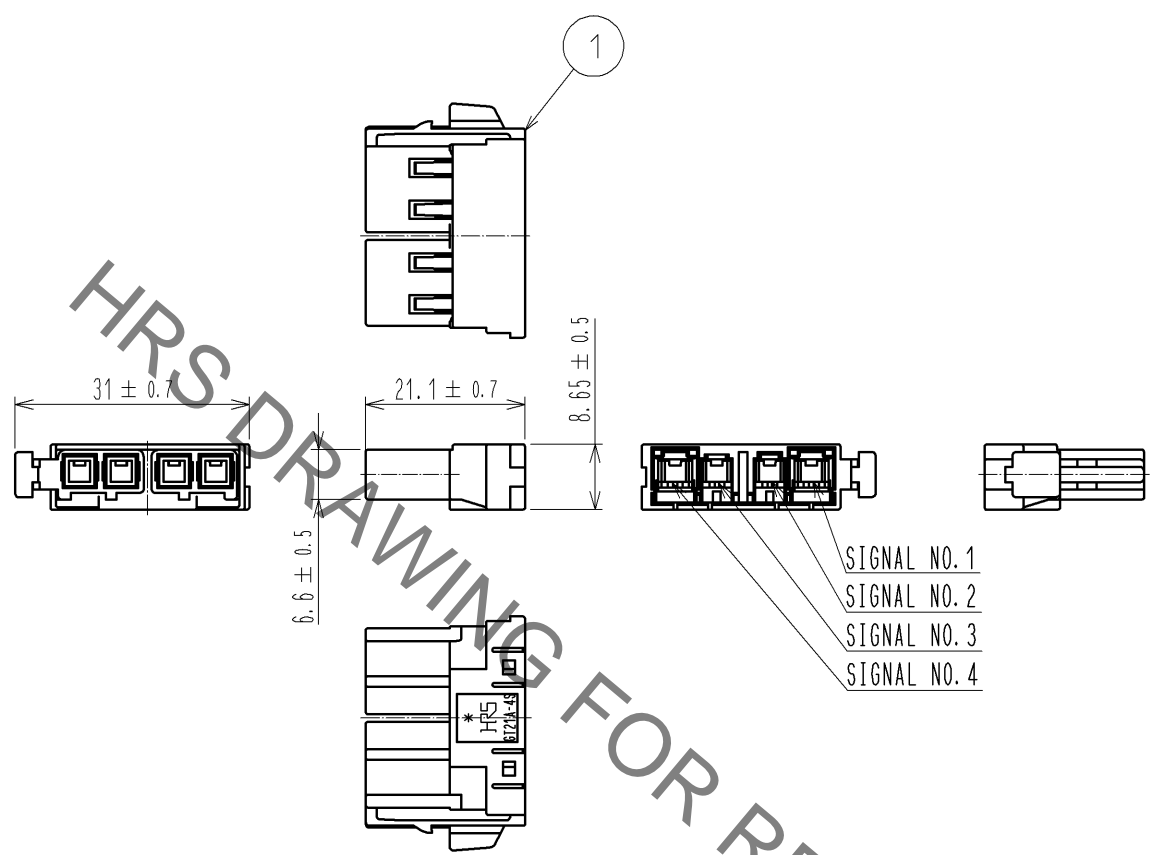

ELV · RoHS COMPLIANT

SIGNAL NO.	MAX CABLE SIZE
1	$\phi 5.2$
2	$\phi 3.1$
3	$\phi 3.1$
4	$\phi 5.2$

1	PBT	UL94HB, LIGHT GRAY			
NO.	MATERIAL	FINISH, REMARKS	NO.	MATERIAL	FINISH, REMARKS
UNITS mm		SCALE 1 : 1	COUNT 	DESCRIPTION OF REVISIONS	DESIGNED
					CHECKED
					DATE
HIROSE ELECTRIC CO., LTD.	APPROVED : NH. NAKATA	13. 04. 22	DRAWING NO. EDC4-169360-00		
	CHECKED : MO. OKADA	13. 04. 19	PART NO. GT21A-4S-HU		
	DESIGNED : KT. OKABE	13. 03. 27	CODE NO. CL771-0063-5-00		
	DRAWN : KT. OKABE	13. 03. 27	1/1		