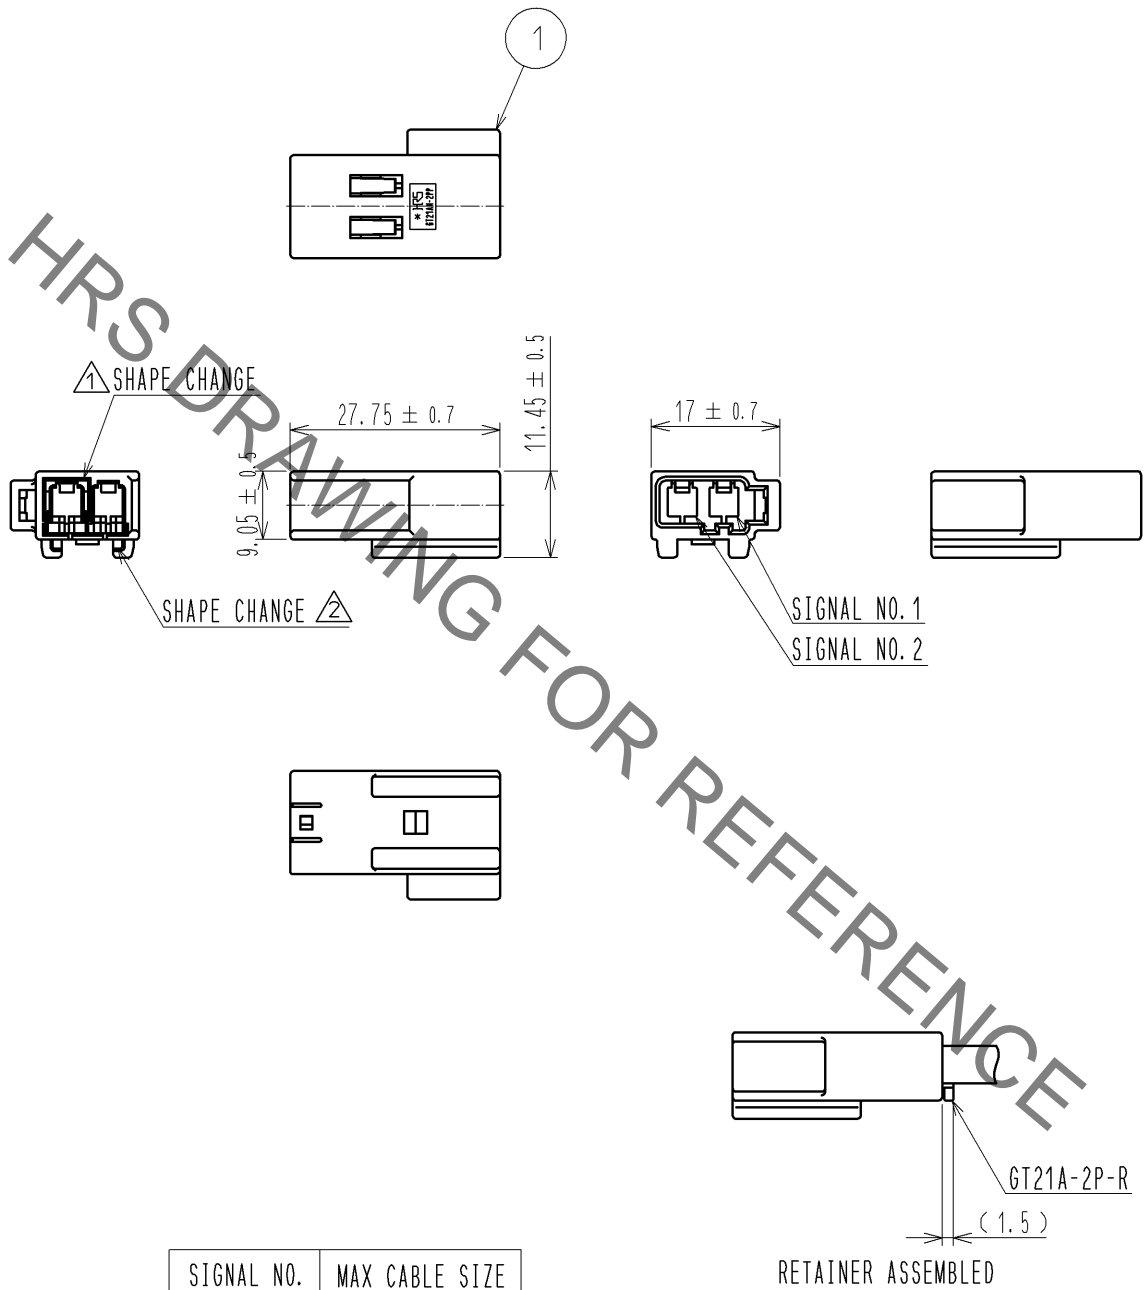

ELV. RoHS COMPLIANT

SIGNAL NO.	MAX CABLE SIZE
1	φ 5.2
2	φ 3.1

1	PBT	UL94HB, LIGHT GRAY					
NO.	MATERIAL	FINISH , REMARKS	NO.	MATERIAL	FINISH , REMARKS		
UNITS mm		SCALE 1 : 1	COUNT 2	DESCRIPTION OF REVISIONS DIS-T-003156	DESIGNED MH. YAMAGUCHI	CHECKED MO. OKADA	DATE 13. 02. 15
<b>HRS</b> HIROSE ELECTRIC CO., LTD.	APPROVED : AR. SHIRAI	11. 03. 31	DRAWING NO. EDC4-168727-00				
	CHECKED : MO. OKADA	11. 03. 31	PART NO. GT21AN-2PP-HU				
	DESIGNED : TK. SUZUKI	11. 03. 30	CODE NO. CL771-0045-3-00				
	DRAWN : TK. SUZUKI	11. 03. 30					