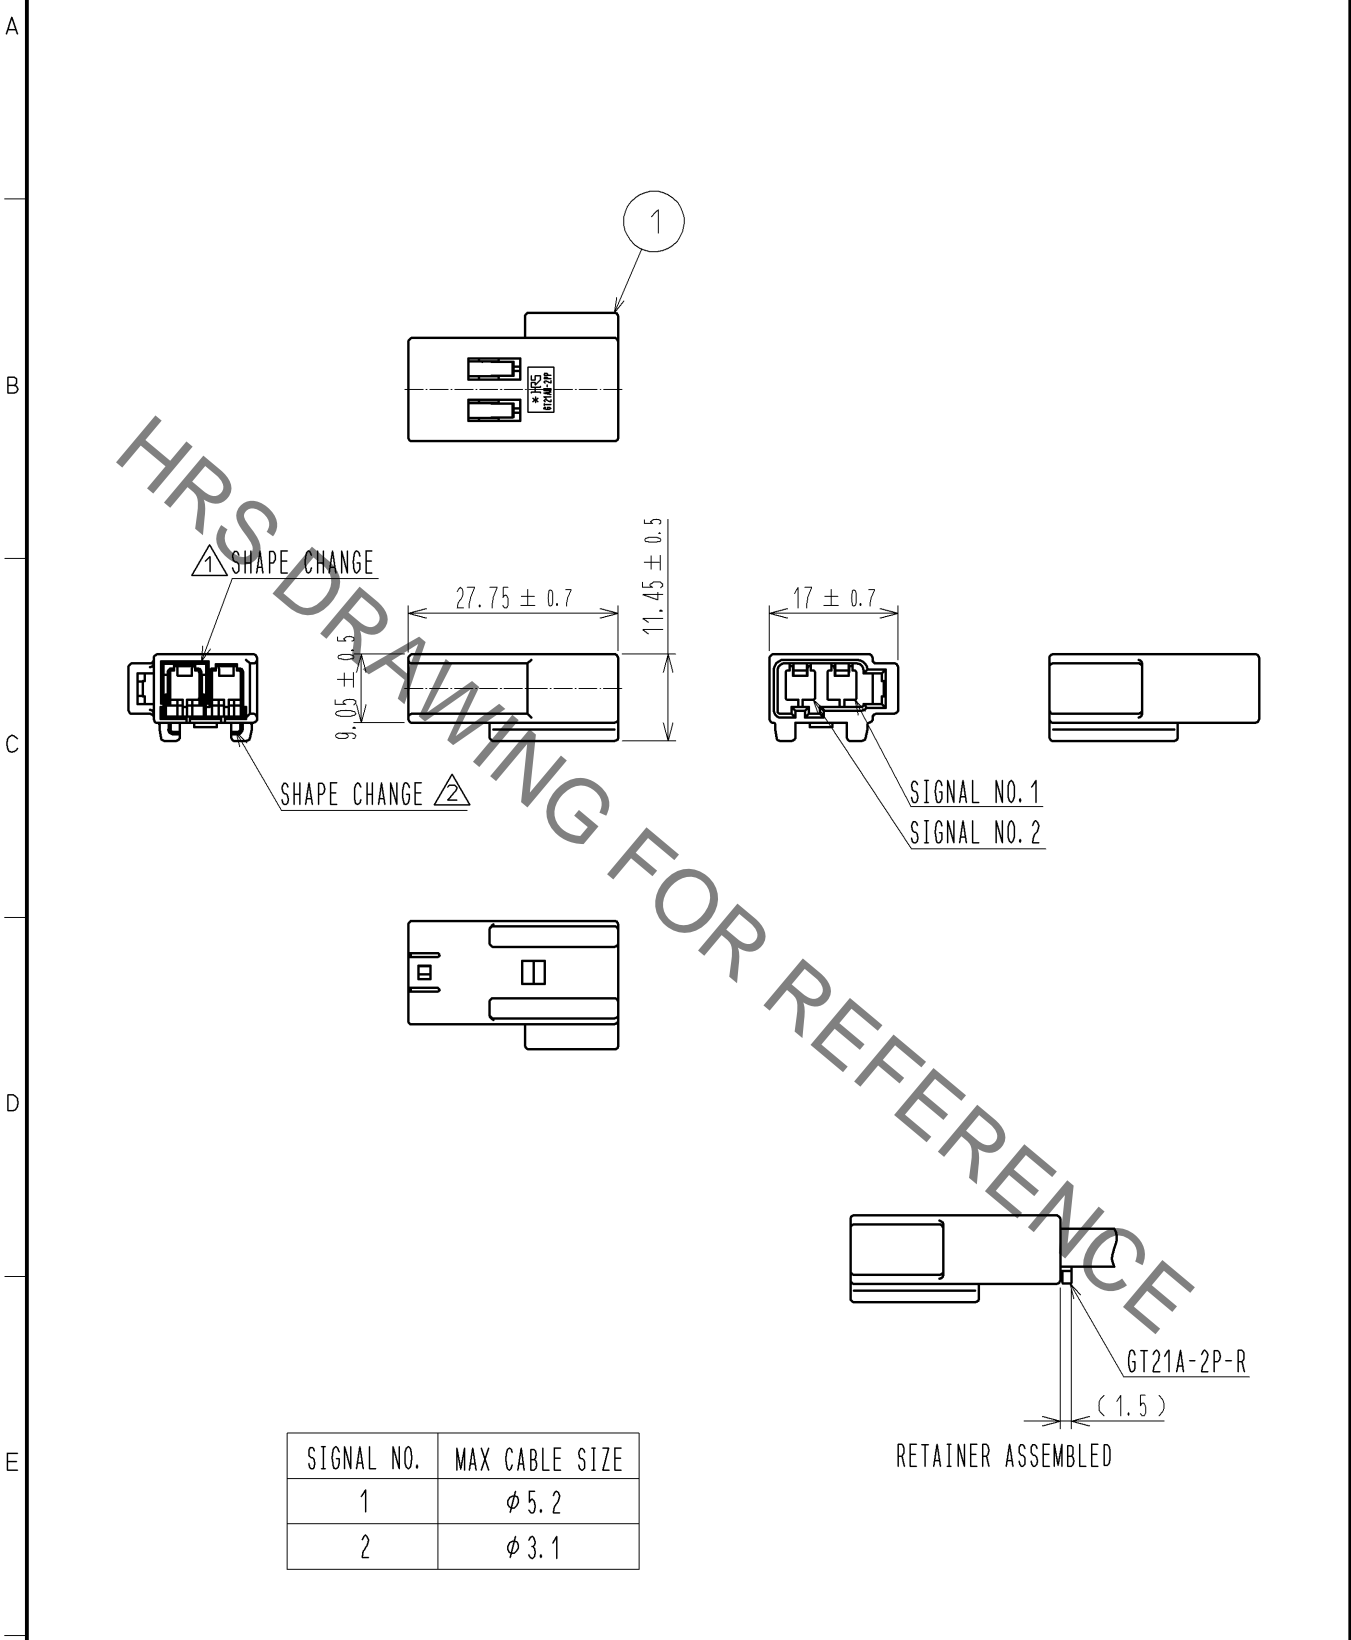

ELV. RoHS COMPLIANT

SIGNAL NO.	MAX CABLE SIZE
1	φ 5.2
2	φ 3.1

1	PBT	UL94HB, BROWN			
NO.	MATERIAL	FINISH, REMARKS	NO.	MATERIAL	FINISH, REMARKS
UNITS mm		SCALE 1 : 1	COUNT 	DESCRIPTION OF REVISIONS	DESIGNED CHECKED DATE
			2	DIS-T-003156	MH. YAMAGUCHI MO. OKADA 13. 02. 15
<b>HRS</b> HIROSE ELECTRIC CO., LTD.	APPROVED : AR. SHIRAI	11. 03. 31	DRAWING NO.	EDC4-168731-00	
	CHECKED : MO. OKADA	11. 03. 31	PART NO.	GT21AN-2PP-HU(A)	
	DESIGNED : TK. SUZUKI	11. 03. 30	CODE NO.	CL771-0049-4-00	
	DRAWN : TK. SUZUKI	11. 03. 30			