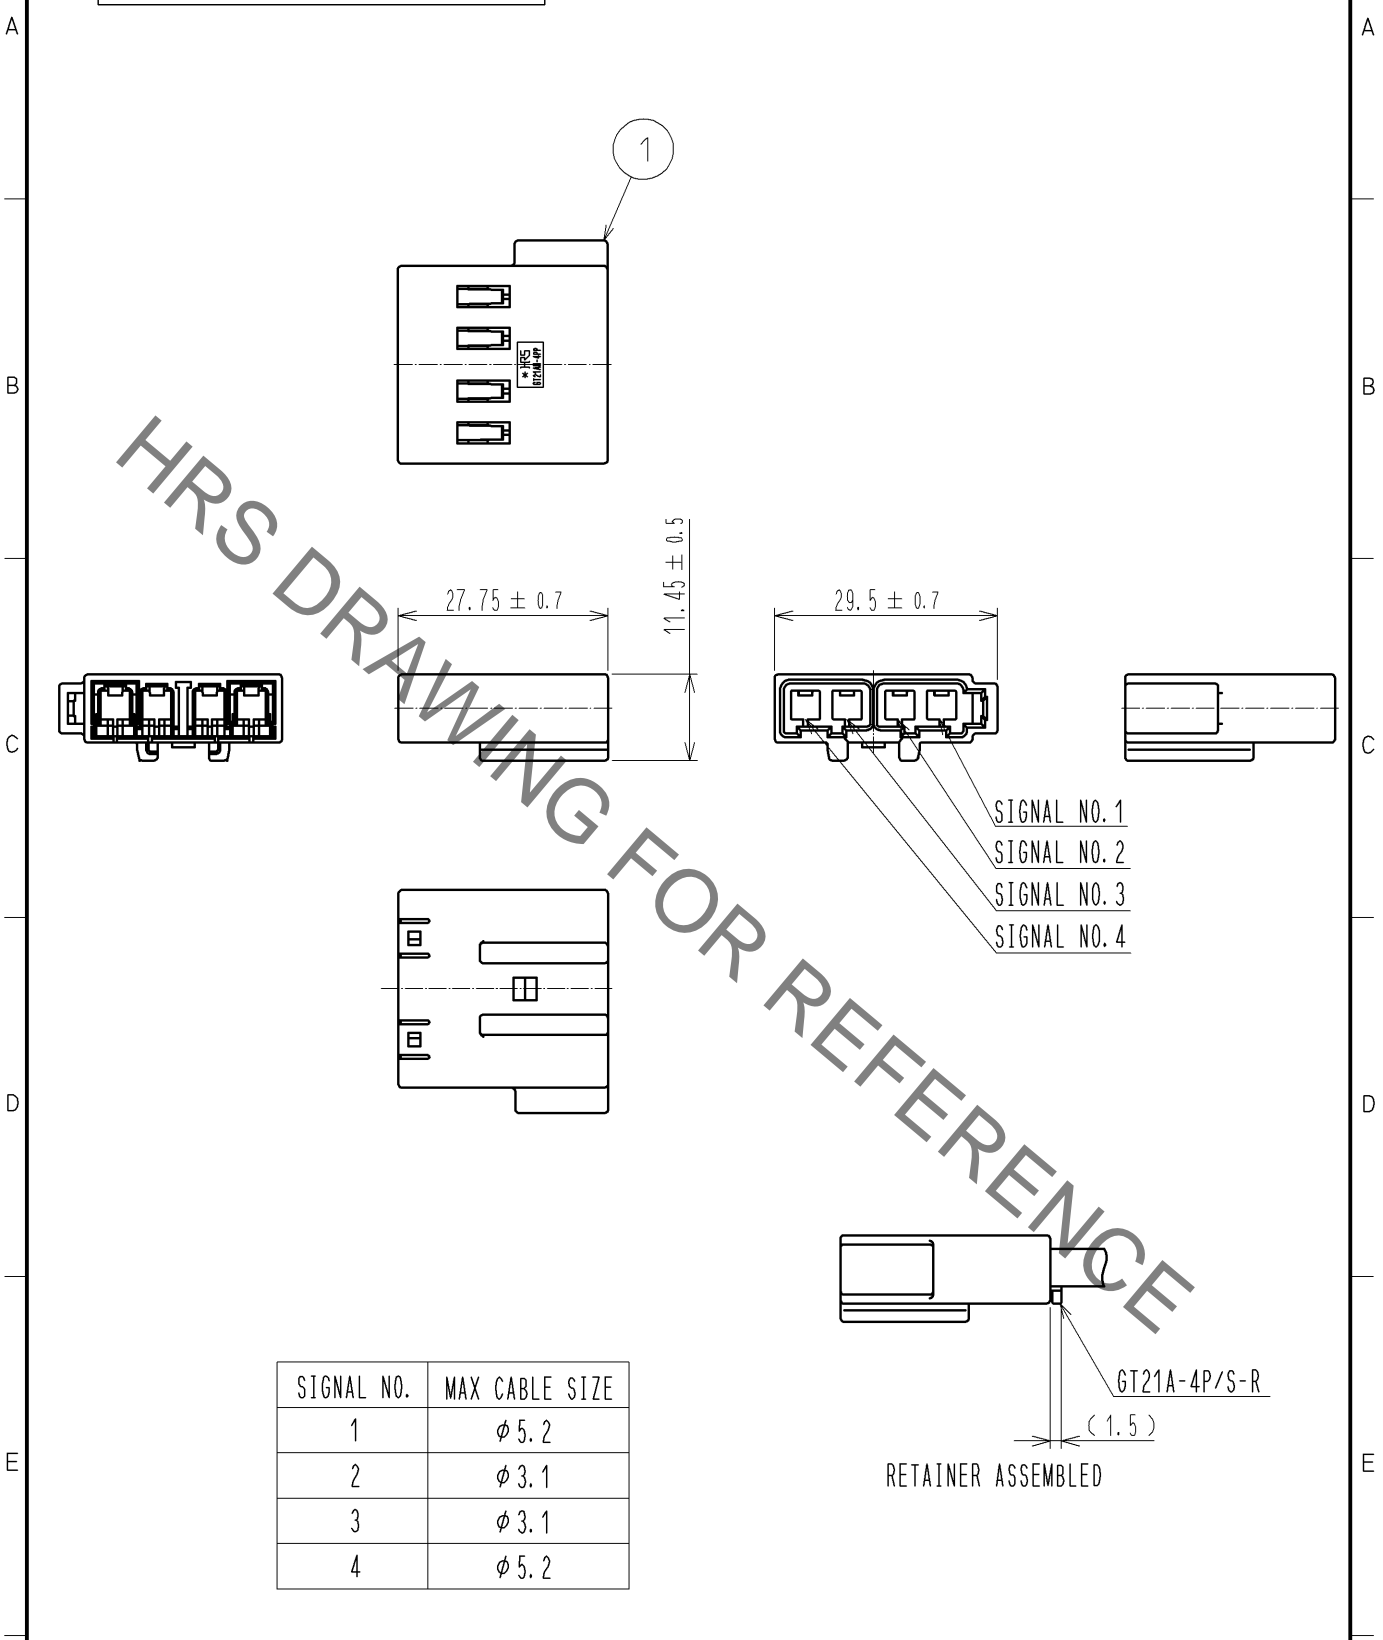

ELV. RoHS COMPLIANT

SIGNAL NO.	MAX CABLE SIZE
1	φ 5.2
2	φ 3.1
3	φ 3.1
4	φ 5.2

1	PBT	UL94HB, LIGHT GRAY			
NO.	MATERIAL	FINISH, REMARKS	NO.	MATERIAL	FINISH, REMARKS
UNITS mm		SCALE 1 : 1	COUNT 	DESCRIPTION OF REVISIONS	DESIGNED
					CHECKED
					DATE
<b>HRS</b> HIROSE ELECTRIC CO., LTD.	APPROVED : NH. NAKATA	13. 04. 22	DRAWING NO.	EDC4-169361-00	
	CHECKED : MO. OKADA	13. 04. 19	PART NO.	GT21AN-4PP-HU	
	DESIGNED : KT. OKABE	13. 03. 27	CODE NO.	CL771-0064-8-00	
	DRAWN : KT. OKABE	13. 03. 27			