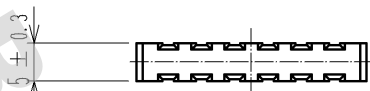

ELV, RoHS COMPLIANT

1

NOTE1. Use this products with housing.
Housing product No. : CL775-0037-0

1	PBT	DARK GRAY, UL94V-0						
NO.	MATERIAL	FINISH , REMARKS		NO.	MATERIAL	FINISH , REMARKS		
UNITS mm		SCALE 2 : 1	COUNT 	DESCRIPTION OF REVISIONS		DESIGNED	CHECKED	DATE
HRS HIROSE ELECTRIC CO., LTD.	APPROVED : AR. SHIRAI	11.12.20	DRAWING NO.	EDC4-169044-00				
	CHECKED : TY. TAKAHASHI	11.12.20	PART NO.	GT25-12DS-R				
	DESIGNED : TY. SAKASHITA	11.12.20	CODE NO.	CL775-0041-8-00				
	DRAWN : TY. SAKASHITA	11.12.20		1/1				