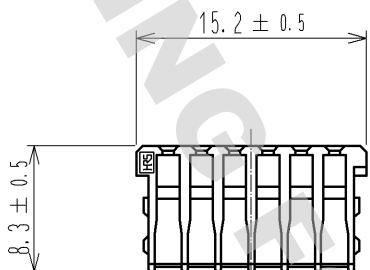

ELV, RoHS COMPLIANT

1

NOTE1. Use this products with housing.
Housing product No. : CL775-0037-0

1	PBT	DARK GRAY, UL94V-0						
NO.	MATERIAL	FINISH , REMARKS		NO.	MATERIAL	FINISH , REMARKS		
UNITS mm		SCALE 2 : 1	COUNT 	DESCRIPTION OF REVISIONS		DESIGNED	CHECKED	DATE
HRS HIROSE ELECTRIC CO., LTD.	APPROVED : AR. SHIRAI	11.12.20	DRAWING NO.	EDC4-169044-00				
	CHECKED : TY. TAKAHASHI	11.12.20	PART NO.	GT25-12DS-R				
	DESIGNED : TY. SAKASHITA	11.12.20	CODE NO.	CL775-0041-8-00				
	DRAWN : TY. SAKASHITA	11.12.20		1/1				