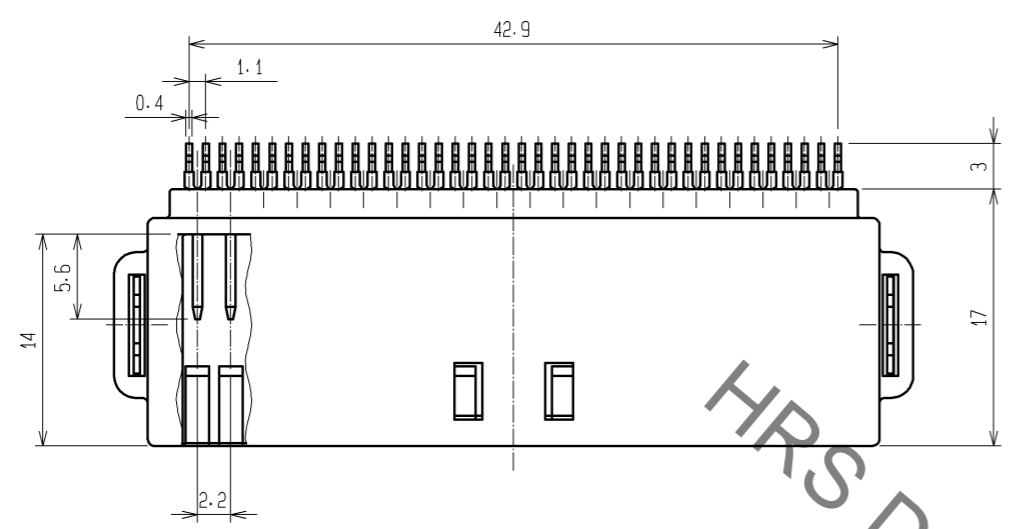

ELV, RoHS

基板寸法推奨図

EMBOSS SPECULATION

- NOTE 1. RECOMMENDED TEMPERATURE PROFILE FOR REFLOW (REFER TO RIGHT FIG.)
 USED REFLOW SYSTEM : IR IN THE AIR OR NITROGEN
 NO. OF CYCLES : 2 MAX
 PEAK : 250°C
 OVER 230°C : 20~40s
 PREHEAT : 150~180°C
 60~120s
 2. TEMPERATURE FOR SOLDERING IRON : 280~300°C WITHIN 2s
 3. CO-PLANARITY SHALL BE 0.1 MAX.
 4. PC BOARD THICKNESS=1.6.
 5. RECOMMENDED SOLDER THICKNESS=0.15