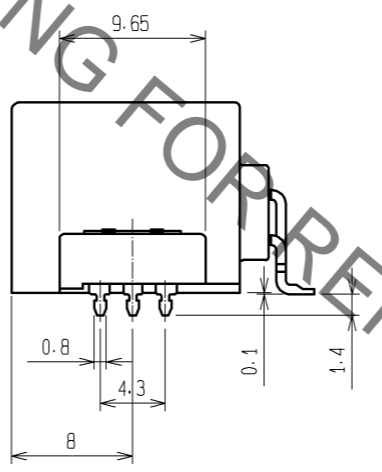

Jun.1.2019 Copyright 2019 HIROSE ELECTRIC CO., LTD. All Rights Reserved.
In case of consideration for using Automotive equipment / device which demand high reliability, kindly contact our sales window correspondents.

ELV, RoHS

1. NOTE 1. RECOMMENDED TEMPERATURE PROFILE FOR REFLOW (REFER TO RIGHT FIG.)
   USED REFLOW SYSTEM : IR IN THE AIR OR NITROGEN
   NO. OF CYCLES : 2 MAX
   PEAK : 250°C
   OVER 230°C : 20~40s
   PREHEAT : 150~180°C
   60~120s
   2. TEMPERATURE FOR SOLDERING IRON : 280~300°C WITHIN 2s
   3. CO-PLANARITY SHALL BE 0.1 MAX.
   4. PC BOARD THICKNESS=1.6.
   5. RECOMMENDED SOLDER THICKNESS=0.15

2	BRASS	TIN PLATED	T=0.64	4	BRASS	TIN PLATED	T=0.4
1	PPS	LIGHT GRAY		3	BRASS	TIN PLATED	T=0.64
NO.	MATERIAL	FINISH	REMARKS	NO.	MATERIAL	FINISH	REMARKS

TOLERANCES SEE TABLE FOR SPECIFIED, UNLESS OTHERWISE	
OVER	TOLERANCE
6	± 0.3
6 18	± 0.5
18 50	± 0.7
50 125	± 1
ANGULAR	± 1°

UNITS mm	SCALE 2 : 1	COUNT	DESCRIPTION OF REVISIONS	DESIGNED	CHECKED	DATE
HRS HIROSE ELECTRIC CO., LTD.	APPROVED : AR. SHIRAI	08.03.04	DRAWING NO.	EDC3-166405-00		
	CHECED : AR. SHIRAI	08.03.04	PART NO.	GT25-40DP-2.2H		
	DESIGNED : TY. SAKASHITA	08.03.04	CODE NO.	CL775-0003-9-00		
	DRAWN : TY. SAKASHITA	08.03.04		1/1