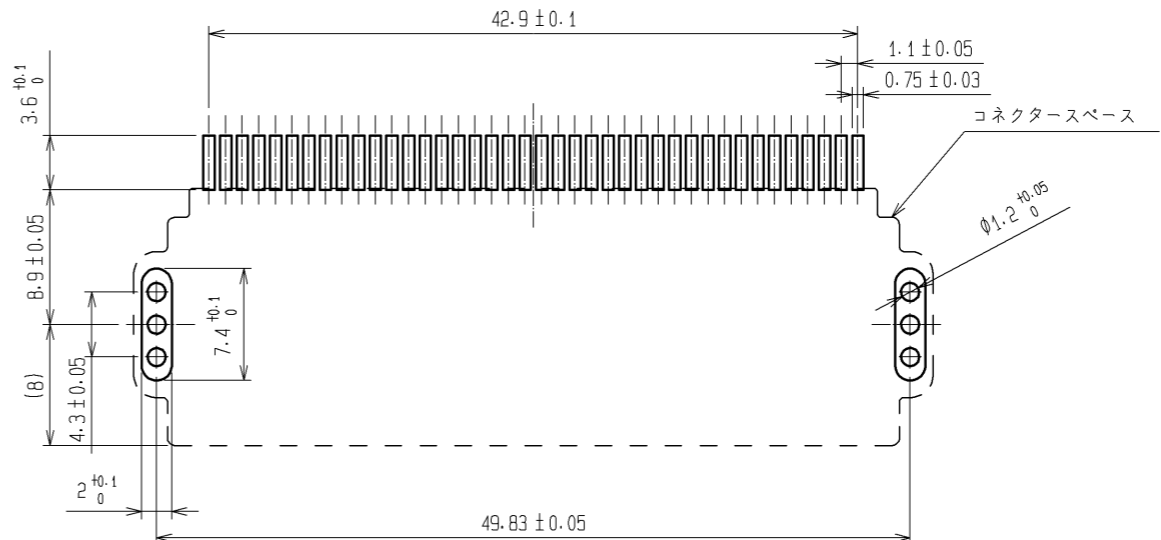

ELV, RoHS

基板寸法推奨図

EMBOSS SPECULATION

- NOTE 1. RECOMMENDED TEMPERATURE PROFILE FOR REFLOW (REFER TO RIGHT FIG.)
 USED REFLOW SYSTEM : IR IN THE AIR OR NITROGEN
 NO. OF CYCLES : 2 MAX
 PEAK : 250°C
 OVER 230°C : 20~40s
 PREHEAT : 150~180°C
 60~120s
 2. TEMPERATURE FOR SOLDERING IRON : 280~300°C WITHIN 2s
 3. CO-PLANARITY SHALL BE 0.1 MAX.
 4. PC BOARD THICKNESS=1.6.
 5. RECOMMENDED SOLDER THICKNESS=0.15

UNITS mm	SCALE 2 : 1	COUNT	DESCRIPTION OF REVISIONS	DESIGNED	CHECKED	DATE
HRS HIROSE ELECTRIC CO., LTD.	APPROVED : AR. SHIRAI	08.03.04	DRAWING NO.	EDC3-166405-00		
	CHECED : AR. SHIRAI	08.03.04	PART NO.	GT25-40DP-2.2H		
	DESIGNED : TY. SAKASHITA	08.03.04	CODE NO.	CL775-0003-9-00		
	DRAWN : TY. SAKASHITA	08.03.04		1/1		