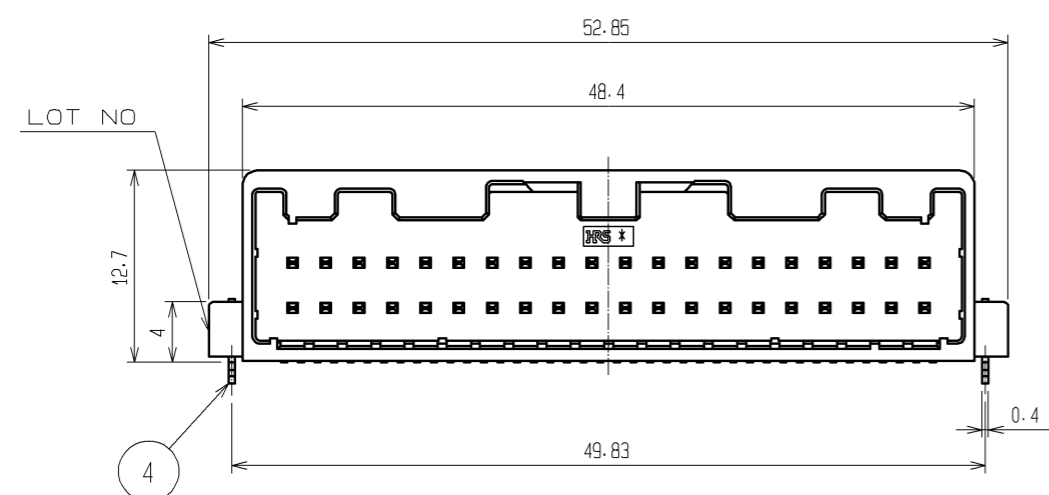

ELV, RoHS

基板寸法推奨図

EMBOSS SPECULATION

- NOTE 1. RECOMMENDED TEMPERATURE PROFILE FOR REFLOW (REFER TO RIGHT FIG.)
 USED REFLOW SYSTEM : IR IN THE AIR OR NITROGEN
 NO. OF CYCLES : 2 MAX
 PEAK : 250°C
 OVER 230°C : 20~40s
 PREHEAT : 150~180°C
 60~120s
 2. TEMPERATURE FOR SOLDERING IRON : 280~300°C WITHIN 2s
 3. CO-PLANARITY SHALL BE 0.1 MAX.
 4. PC BOARD THICKNESS=1.6.
 5. RECOMMENDED SOLDER THICKNESS=0.15