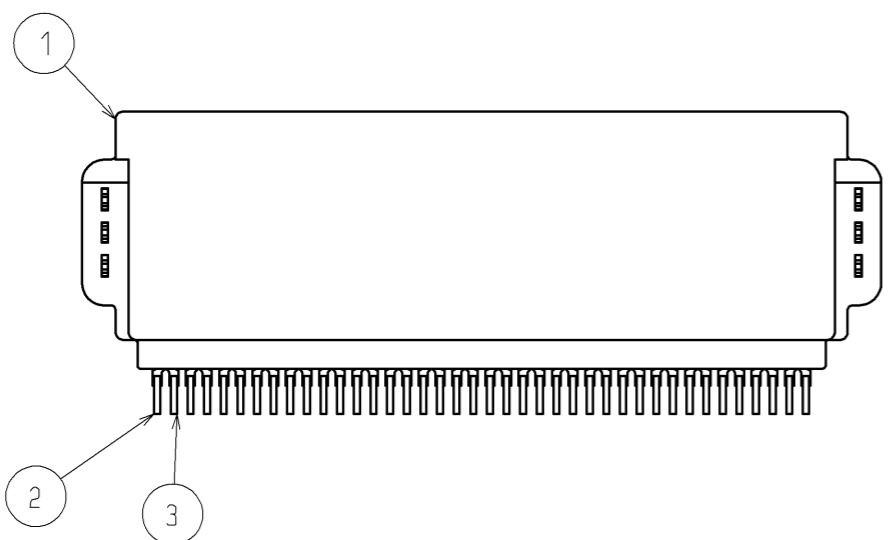

ELV, RoHS

基板寸法推奨図

EMBOSS SPECULATION

- NOTE 1. RECOMMENDED TEMPERATURE PROFILE FOR REFLOW (REFER TO RIGHT FIG.)
 USED REFLOW SYSTEM : IR IN THE AIR OR NITROGEN
 NO. OF CYCLES : 2 MAX
 PEAK : 250°C
 OVER 230°C : 20~40s
 PREHEAT : 150~180°C
 60~120s
 2. TEMPERATURE FOR SOLDERING IRON : 280~300°C WITHIN 2s
 3. CO-PLANARITY SHALL BE 0.1 MAX.
 4. PC BOARD THICKNESS=1.6.
 5. RECOMMENDED SOLDER THICKNESS=0.15