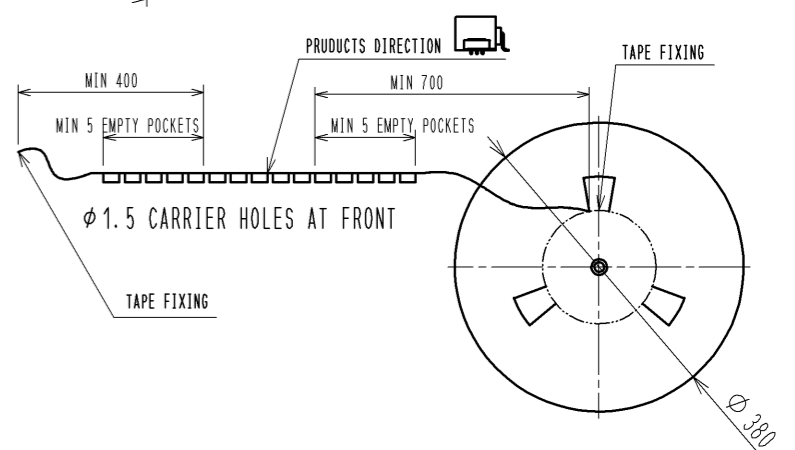

ELV, RoHS

基板寸法推奨図

EMBOSS SPECULATION

- NOTE 1. RECOMMENDED TEMPERATURE PROFILE FOR REFLOW (REFER TO RIGHT FIG.)
 USED REFLOW SYSTEM : IR IN THE AIR OR NITROGEN
 NO. OF CYCLES : 2 MAX
 PEAK : 250°C
 OVER 230°C : 20~40s
 PREHEAT : 150~180°C
 60~120s
 2. TEMPERATURE FOR SOLDERING IRON : 280~300°C WITHIN 2s
 3. CO-PLANARITY SHALL BE 0.1 MAX.
 4. PC BOARD THICKNESS=1.6.
 5. RECOMMENDED SOLDER THICKNESS=0.15