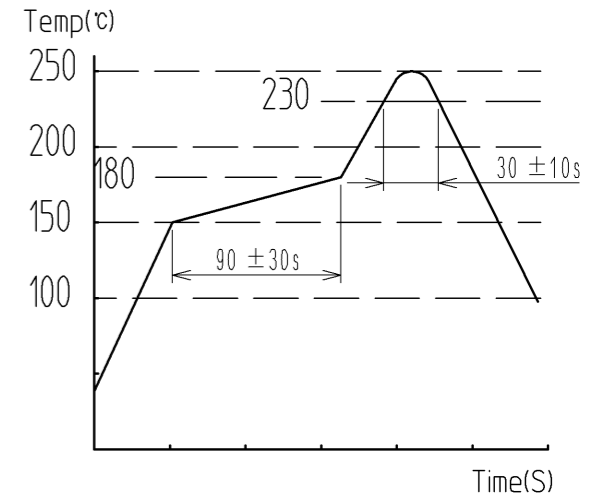

ELV, RoHS

基板寸法推奨図

EMBOSS SPECULATION

- NOTE 1. RECOMMENDED TEMPERATURE PROFILE FOR REFLOW (REFER TO RIGHT FIG.)
 USED REFLOW SYSTEM : IR IN THE AIR OR NITROGEN
 NO. OF CYCLES : 2 MAX
 PEAK : 250°C
 OVER 230°C : 20~40s
 PREHEAT : 150~180°C
 60~120s
 2. TEMPERATURE FOR SOLDERING IRON : 280~300°C WITHIN 2s
 3. CO-PLANARITY SHALL BE 0.1 MAX.
 4. PC BOARD THICKNESS=1.6.
 5. RECOMMENDED SOLDER THICKNESS=0.15