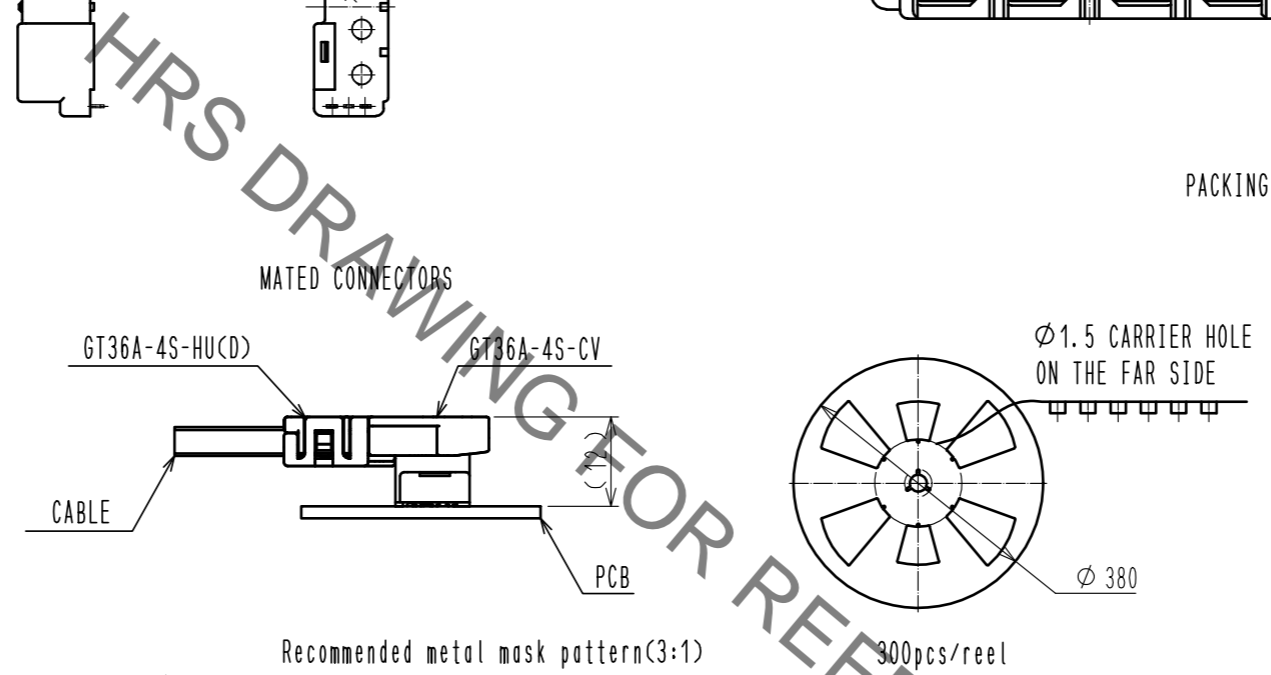

ELV. RoHS COMPLIANT

PACKING STYLE (FREE)

Recommended board pattern(3:1)

Recommended metal mask pattern(3:1)

NOTES)

1. Board thickness $0.8^{+0.2}$ mm
2. The copper foil of board is left on the land portion and connector mounting surface . Resist is processed except for the land portion. Microstripline on connector mounting back surface is recommended.
3. Recommended metal mask thickness 0.15mm

3	BRASS	TIN PLATED					
2	PA	NATURAL, UL94V-0		5	BRASS	TIN PLATED	
1	BRASS	TIN PLATED		4	PA	BLACK, UL94V-0	
NO.	MATERIAL	FINISH, REMARKS		NO.	MATERIAL	FINISH, REMARKS	
UNITS mm		SCALE 1 : 1	COUNT	DESCRIPTION OF REVISIONS		DESIGNED	CHECKED
HRS HIROSE ELECTRIC CO., LTD.		APPROVED : AR. SHIRAI	16.05.09	DRAWING NO.		EDC-361068-00-00	
		CHECKED : KI. HIROKAWA	16.05.09	PART NO.		GT36A-4ABP-DSA(D)	
		DESIGNED : MH. YAMAGUCHI	16.05.09	CODE NO.		CL786-0085-7-00	
		DRAWN : MH. YAMAGUCHI	16.05.09				