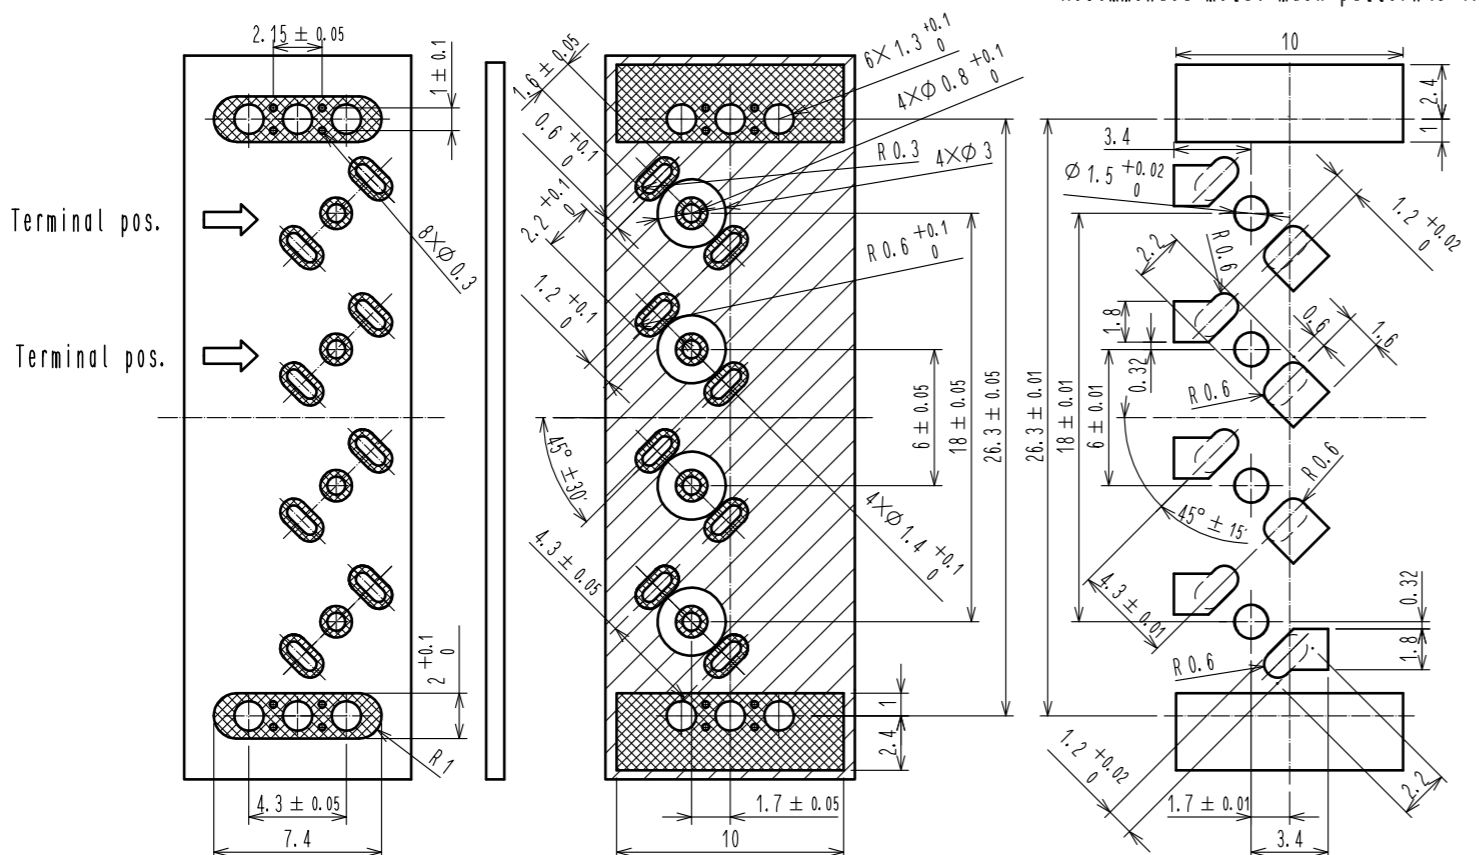

ELV. RoHS COMPLIANT

PACKING STYLE (FREE)

Recommended board pattern(3:1)

Recommended metal mask pattern(3:1)

NOTES)

1. Board thickness $0.8^{+0.2}$ mm
2. The copper foil of board is left on the land portion and connector mounting surface . Resist is processed except for the land portion. Microstripline on connector mounting back surface is recommended.
3. Recommended metal mask thickness 0.15mm

3	BRASS	TIN PLATED					
2	PA	NATURAL, UL94V-0		5	BRASS	TIN PLATED	
1	BRASS	TIN PLATED		4	PA	BLACK, UL94V-0	
NO.	MATERIAL	FINISH, REMARKS		NO.	MATERIAL	FINISH, REMARKS	
UNITS mm		SCALE 1 : 1	COUNT	DESCRIPTION OF REVISIONS		DESIGNED	CHECKED
HRS HIROSE ELECTRIC CO., LTD.		APPROVED : AR. SHIRAI	16.05.09	DRAWING NO.		EDC-361068-00-00	
		CHECKED : KI. HIROKAWA	16.05.09	PART NO.		GT36A-4ABP-DSA(D)	
		DESIGNED : MH. YAMAGUCHI	16.05.09	CODE NO.		CL786-0085-7-00	
		DRAWN : MH. YAMAGUCHI	16.05.09				