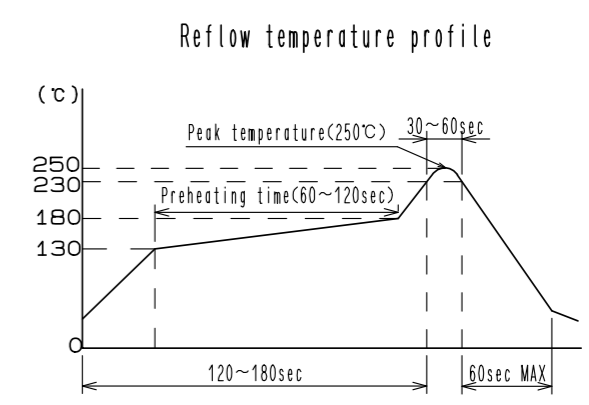

ELV. RoHS COMPLIANT

PACKING STYLE (FREE)

Recommended board pattern(3:1)

Recommended metal mask pattern(3:1)

NOTES)

1. Board thickness $0.8^{+0.2}$ mm
2. The copper foil of board is left on the land portion and connector mounting surface . Resist is processed except for the land portion. Microstripline on connector mounting back surface is recommended.
3. Recommended metal mask thickness 0.15mm