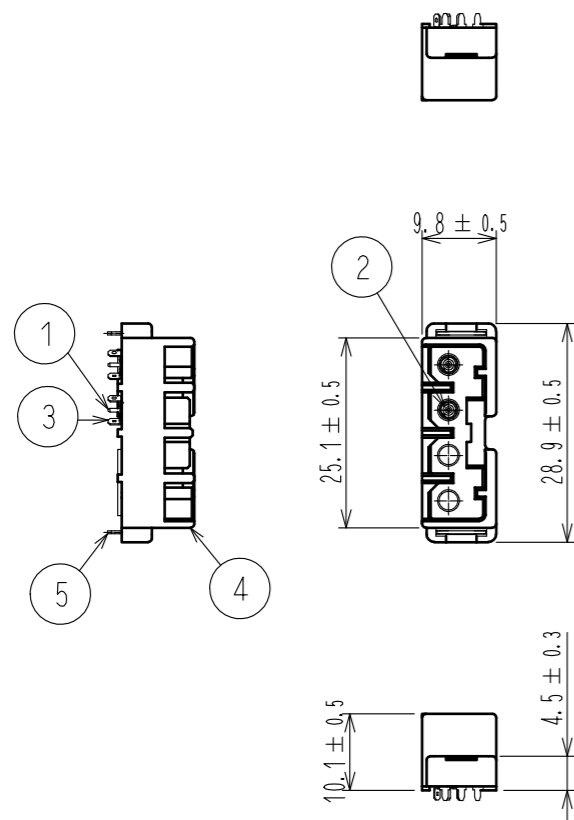

ELV. RoHS COMPLIANT

PACKING STYLE (FREE)

Recommended board pattern(3:1)

Recommended metal mask pattern(3:1)

NOTES)

1. Board thickness $0.8^{+0.2}$ mm
2. The copper foil of board is left on the land portion and connector mounting surface . Resist is processed except for the land portion. Microstripline on connector mounting back surface is recommended.
3. Recommended metal mask thickness 0.15mm

3	BRASS	TIN PLATED					
2	PA	NATURAL, UL94V-0		5	BRASS	TIN PLATED	
1	BRASS	TIN PLATED		4	PA	BLACK, UL94V-0	
NO.	MATERIAL	FINISH, REMARKS		NO.	MATERIAL	FINISH, REMARKS	
UNITS mm		SCALE 1 : 1	COUNT	DESCRIPTION OF REVISIONS		DESIGNED	CHECKED
HRS HIROSE ELECTRIC CO., LTD.		APPROVED : AR. SHIRAI	16.05.09	DRAWING NO.		EDC-361068-00-00	
		CHECKED : KI. HIROKAWA	16.05.09	PART NO.		GT36A-4ABP-DSA(D)	
		DESIGNED : MH. YAMAGUCHI	16.05.09	CODE NO.		CL786-0085-7-00	
		DRAWN : MH. YAMAGUCHI	16.05.09				