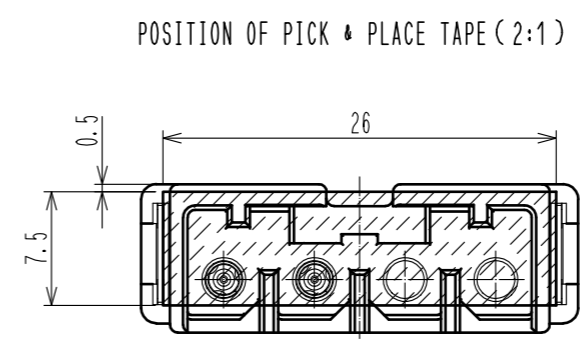

ELV. RoHS COMPLIANT

PACKING STYLE (FREE)

Recommended board pattern(3:1)

Recommended metal mask pattern(3:1)

NOTES)

1. Board thickness $0.8^{+0.2}$ mm
2. The copper foil of board is left on the land portion and connector mounting surface . Resist is processed except for the land portion. Microstripline on connector mounting back surface is recommended.
3. Recommended metal mask thickness 0.15mm

3	BRASS	TIN PLATED					
2	PA	NATURAL, UL94V-0		5	BRASS	TIN PLATED	
1	BRASS	TIN PLATED		4	PA	BLACK, UL94V-0	
NO.	MATERIAL	FINISH, REMARKS		NO.	MATERIAL	FINISH, REMARKS	
UNITS mm		SCALE 1 : 1	COUNT	DESCRIPTION OF REVISIONS		DESIGNED	CHECKED
HRS HIROSE ELECTRIC CO., LTD.		APPROVED : AR. SHIRAI	16.05.09	DRAWING NO.		EDC-361068-00-00	
		CHECKED : KI. HIROKAWA	16.05.09	PART NO.		GT36A-4ABP-DSA(D)	
		DESIGNED : MH. YAMAGUCHI	16.05.09	CODE NO.		CL786-0085-7-00	
		DRAWN : MH. YAMAGUCHI	16.05.09				