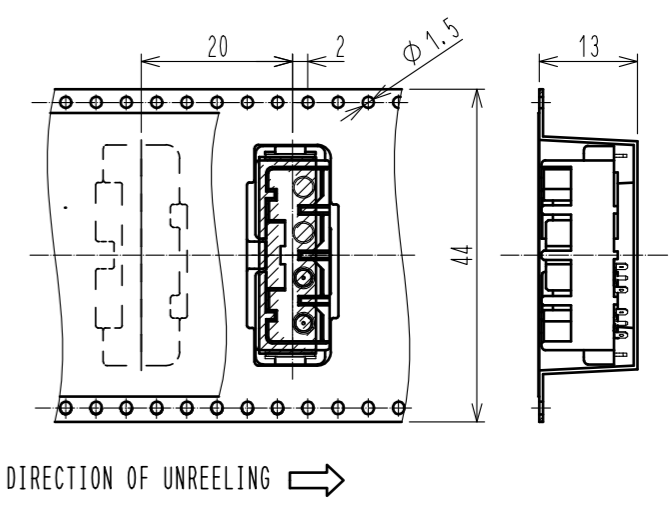

ELV. RoHS COMPLIANT

PACKING STYLE (FREE)

Recommended board pattern(3:1)

Recommended metal mask pattern(3:1)

NOTES)

1. Board thickness $0.8^{+0.2}$ mm
2. The copper foil of board is left on the land portion and connector mounting surface . Resist is processed except for the land portion. Microstripline on connector mounting back surface is recommended.
3. Recommended metal mask thickness 0.15mm

3	BRASS	TIN PLATED					
2	PA	NATURAL, UL94V-0		5	BRASS	TIN PLATED	
1	BRASS	TIN PLATED		4	PA	BLACK, UL94V-0	
NO.	MATERIAL	FINISH, REMARKS		NO.	MATERIAL	FINISH, REMARKS	
UNITS mm		SCALE 1 : 1	COUNT	DESCRIPTION OF REVISIONS		DESIGNED	CHECKED
HRS HIROSE ELECTRIC CO., LTD.		APPROVED : AR. SHIRAI	16.05.09	DRAWING NO.		EDC-361068-00-00	
		CHECKED : KI. HIROKAWA	16.05.09	PART NO.		GT36A-4ABP-DSA(D)	
		DESIGNED : MH. YAMAGUCHI	16.05.09	CODE NO.		CL786-0085-7-00	
		DRAWN : MH. YAMAGUCHI	16.05.09				