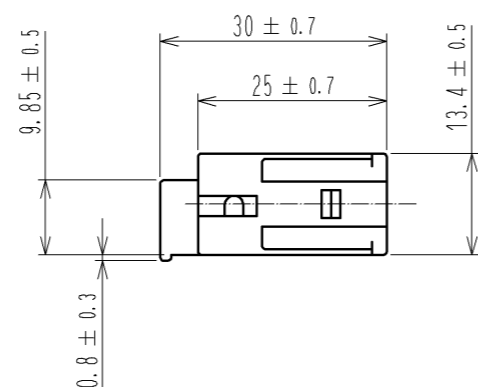

ELV. RoHS COMPLIANT

HRS DRAWING FOR REFERENCE

MATED CONNECTORS

NOTE. 1 THIS CONNECTOR SHALL BE USED WITH RETAINER (CL755-0006-2) ASSEMBLED.

| 1 | PBT | UL94HB, LIGHT GRAY | | | |
|--------------------------------------|----------|-----------------------|----------|----------------------------|------------------|
| NO. | MATERIAL | FINISH . REMARKS | NO. | MATERIAL | FINISH . REMARKS |
| UNITS | | SCALE | COUNT | DESCRIPTION OF REVISIONS | |
| mm | | 1 : 1 | | DESIGNED | CHECKED |
| HRS HIROSE ELECTRIC CO., LTD. | | APPROVED : AR. SHIRAI | 11.11.01 | DRAWING NO. EDC3-165680-01 | |
| | | CHECKED : MO. OKADA | 11.11.01 | PART NO. GT5H-1PP-HU(10) | |
| | | DESIGNED : RZ. KANO | 11.11.01 | CODE NO. CL755-0093-7-10 | |
| | | DRAWN : RZ. KANO | 11.11.01 | 1/1 | |