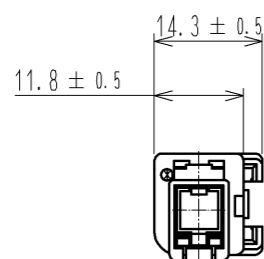

ELV. RoHS COMPLIANT

HRS DRAWING FOR REFERENCE

MATED CONNECTORS

NOTE. 1 THIS CONNECTOR SHALL BE USED WITH RETAINER (CL755-0006-2) ASSEMBLED.

| 1 | PBT | UL94HB, LIGHT GRAY | | | |
|--------------------------------------|----------|-----------------------|----------|----------------------------|------------------|
| NO. | MATERIAL | FINISH . REMARKS | NO. | MATERIAL | FINISH . REMARKS |
| UNITS | | SCALE | COUNT | DESCRIPTION OF REVISIONS | |
| mm | | 1 : 1 | | DESIGNED | CHECKED |
| HRS HIROSE ELECTRIC CO., LTD. | | APPROVED : AR. SHIRAI | 11.11.01 | DRAWING NO. EDC3-165680-01 | |
| | | CHECKED : MO. OKADA | 11.11.01 | PART NO. GT5H-1PP-HU(10) | |
| | | DESIGNED : RZ. KANO | 11.11.01 | CODE NO. CL755-0093-7-10 | |
| | | DRAWN : RZ. KANO | 11.11.01 | 1/1 | |