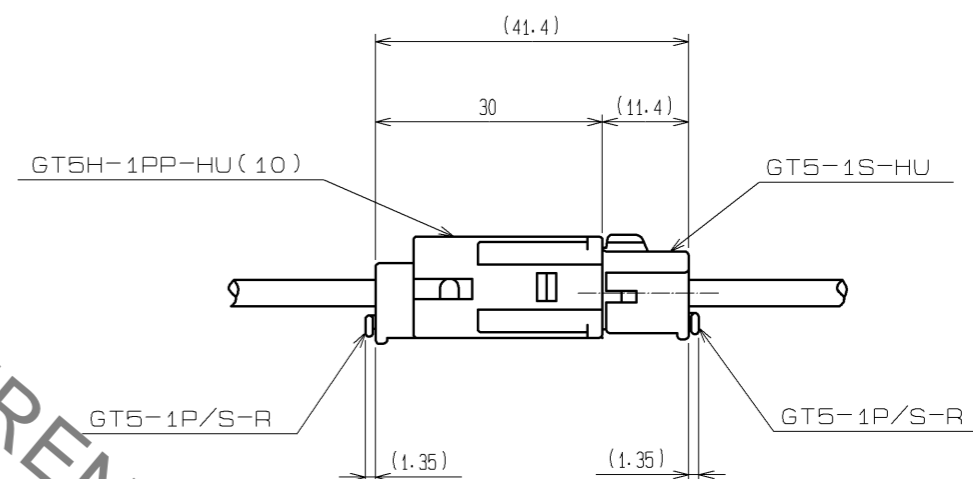

ELV. RoHS COMPLIANT

HRS DRAWING FOR REFERENCE

MATED CONNECTORS

NOTE. 1 THIS CONNECTOR SHALL BE USED WITH RETAINER (CL755-0006-2) ASSEMBLED.

| 1 | PBT | UL94HB, LIGHT GRAY | | | |
|--------------------------------------|----------|-----------------------|----------|----------------------------|------------------|
| NO. | MATERIAL | FINISH . REMARKS | NO. | MATERIAL | FINISH . REMARKS |
| UNITS | | SCALE | COUNT | DESCRIPTION OF REVISIONS | |
| mm | | 1 : 1 | | DESIGNED | CHECKED |
| HRS HIROSE ELECTRIC CO., LTD. | | APPROVED : AR. SHIRAI | 11.11.01 | DRAWING NO. EDC3-165680-01 | |
| | | CHECKED : MO. OKADA | 11.11.01 | PART NO. GT5H-1PP-HU(10) | |
| | | DESIGNED : RZ. KANO | 11.11.01 | CODE NO. CL755-0093-7-10 | |
| | | DRAWN : RZ. KANO | 11.11.01 | 1/1 | |