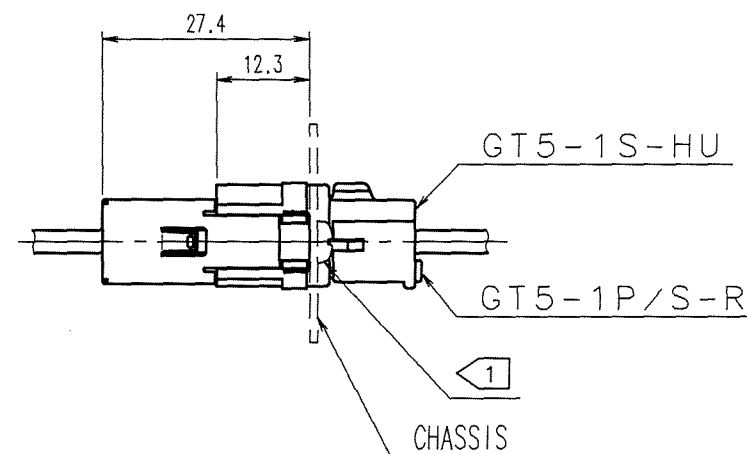

ELV. RoHS COMPLIANT

MATED CONNECTORS (1 : 1)

COUNT	DESCRIPTION OF REVISIONS	BY	CHKD	DATE	COUNT	DESCRIPTION OF REVISIONS	BY	CHKD	DATE
△					△				
△					△				
△					△				

HRS DRAWING FOR REFERENCE

NOTE1. FIXING SCREW SHALL BE IN ACCORDANCE WITH ISO 1481 AND 7049. NOMINAL DIAMETER 3.

1	PBT	LIGHT GRAY	2	PHOSPHOR BRONZE	TIN PLATED
NO.	MATERIAL	FINISH, REMARKS	NO.	MATERIAL	FINISH, REMARKS
CODE NO. (OLD)			DRAWN	DESIGNED	CHECKED
			T.KUBOTA	M.OKADA	K. Sato
			'06. 6. 15	'96. 12. 9	'06. 6. 16
			APPROVED	RELEASED	
			K. Sato	K. Sato	
			'06. 6. 16	'06. 6. 16	
DRAWING NO.			PART NO.		
EDC3-165373-02			GT5S-1PP-HU(70)		
UNITS			CODE NO.		
mm			CL755-0050-4-70		
HRS HIROSE ELECTRIC CO., LTD			1/1		