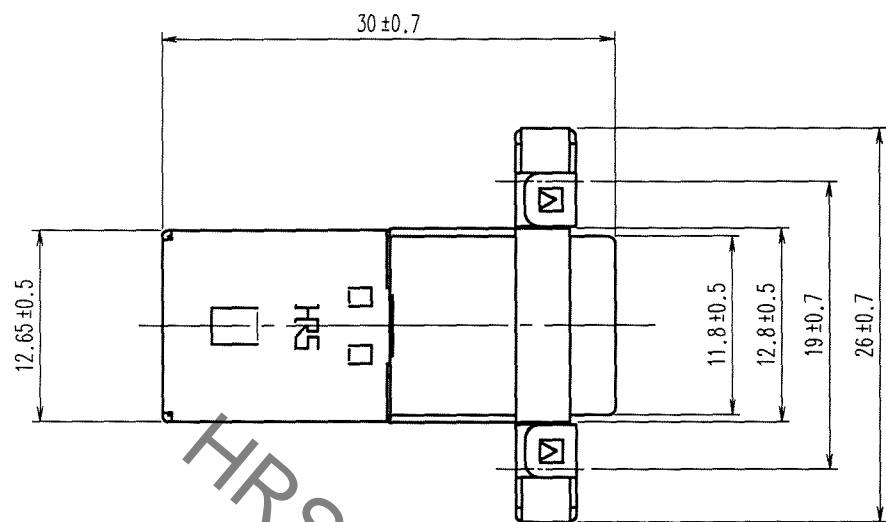

ELV. RoHS COMPLIANT

MATED CONNECTORS (1 : 1)

COUNT	DESCRIPTION OF REVISIONS	BY	CHKD	DATE	COUNT	DESCRIPTION OF REVISIONS	BY	CHKD	DATE
△					△				
△					△				
△					△				

HRS DRAWING FOR REFERENCE

NOTE1. FIXING SCREW SHALL BE IN ACCORDANCE WITH ISO 1481 AND 7049. NOMINAL DIAMETER 3.