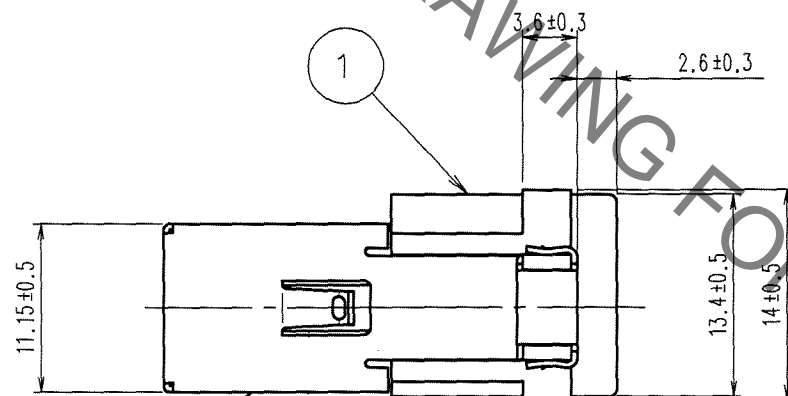

ELV. RoHS COMPLIANT

MATED CONNECTORS (1 : 1)

COUNT	DESCRIPTION OF REVISIONS	BY	CHKD	DATE	COUNT	DESCRIPTION OF REVISIONS	BY	CHKD	DATE
△					△				
△					△				
△					△				

HRS DRAWING FOR REFERENCE

NOTE1. FIXING SCREW SHALL BE IN ACCORDANCE WITH ISO 1481 AND 7049. NOMINAL DIAMETER 3.