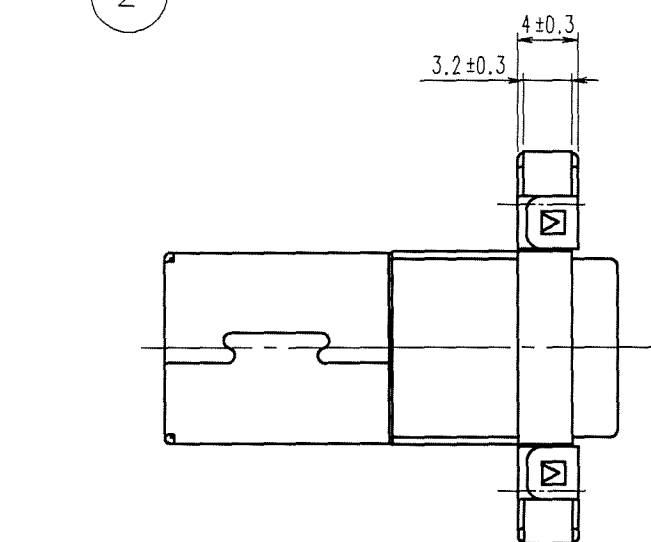

ELV. RoHS COMPLIANT

MATED CONNECTORS (1 : 1)

COUNT	DESCRIPTION OF REVISIONS	BY	CHKD	DATE	COUNT	DESCRIPTION OF REVISIONS	BY	CHKD	DATE
△					△				
△					△				
△					△				

HRS DRAWING FOR REFERENCE

NOTE1. FIXING SCREW SHALL BE IN ACCORDANCE WITH ISO 1481 AND 7049. NOMINAL DIAMETER 3.

1	PBT	LIGHT GRAY	2	PHOSPHOR BRONZE	TIN PLATED
NO.	MATERIAL	FINISH, REMARKS	NO.	MATERIAL	FINISH, REMARKS
CODE NO. (OLD)			DRAWN	DESIGNED	CHECKED
			T.KUBOTA	M.OKADA	K. Sato
			'06. 6. 15	'96. 12. 9	'06. 6. 16
			APPROVED	RELEASED	
			K. Sato	K. Sato	
			'06. 6. 16	'06. 6. 16	
DRAWING NO.			PART NO.		
EDC3-165373-02			GT5S-1PP-HU(70)		
UNITS			CODE NO.		
mm			CL755-0050-4-70		
HRS HIROSE ELECTRIC CO., LTD			1/1		