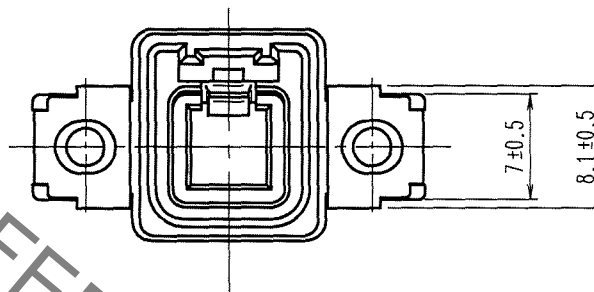

ELV. RoHS COMPLIANT

MATED CONNECTORS (1 : 1)

COUNT	DESCRIPTION OF REVISIONS	BY	CHKD	DATE	COUNT	DESCRIPTION OF REVISIONS	BY	CHKD	DATE
△					△				
△					△				
△					△				

HRS DRAWING FOR REFERENCE

NOTE1. FIXING SCREW SHALL BE IN ACCORDANCE WITH ISO 1481 AND 7049. NOMINAL DIAMETER 3.

1	PBT	LIGHT GRAY	2	PHOSPHOR BRONZE	TIN PLATED
NO.	MATERIAL	FINISH, REMARKS	NO.	MATERIAL	FINISH, REMARKS
CODE NO. (OLD)			DRAWN	DESIGNED	CHECKED
			T.KUBOTA	M.OKADA	K. Sato
			'06. 6. 15	'96. 12. 9	'06. 6. 16
			APPROVED	RELEASED	
			K. Sato	K. Sato	
			'06. 6. 16	'06. 6. 16	
DRAWING NO.			PART NO.		
EDC3-165373-02			GT5S-1PP-HU(70)		
UNITS			CODE NO.		
mm			CL755-0050-4-70		
HRS HIROSE ELECTRIC CO., LTD			1/1		