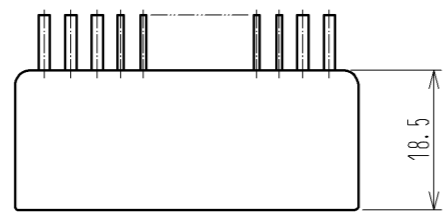

ELV, RoHS COMPLIANT

RECOMMENDED PC BOARD PATTERN
(TOLERANCE OF NOMINAL DIMENSION APPLY ±0.05)

SIGNAL CONTACT DIP DIMENSION

POWER CONTACT DIP DIMENSION

NOTE 1. Recommended screw shall be JIS B 1115 or 1122 tapping screw M3x6.

2	BRASS	TIN PLATED	5	BRASS	TIN PLATED			
1	PBT	UL94V-0 LIGHT GRAY	4	BRASS	TIN PLATED			
			3	BRASS	TIN PLATED			
NO.	MATERIAL	FINISH . REMARKS	NO.	MATERIAL	FINISH . REMARKS			
UNITS	mm	SCALE	1 : 1	COUNT	DESCRIPTION OF REVISIONS	DESIGNED	CHECKED	DATE
HRS HIROSE ELECTRIC CO., LTD.		APPROVED : AR. SHIRAI	10.05.13	DRAWING NO. EDC3-165069-01				
		CHECKED : TY. TAKAHASHI	10.05.13	PART NO. GT7A-26DP-DS(70)				
		DESIGNED : TY. SAKASHITA	10.05.13	CODE NO. CL757-0014-3-70				
		DRAWN : KT. MATSUDA	10.05.10					