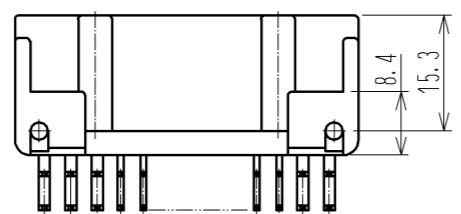

ELV, RoHS COMPLIANT

RECOMMENDED PC BOARD PATTERN
(TOLERANCE OF NOMINAL DIMENSION APPLY ±0.05)

SIGNAL CONTACT DIP DIMENSION

POWER CONTACT DIP DIMENSION

NOTE 1. Recommended screw shall be JIS B 1115 or 1122 tapping screw M3x6.

2	BRASS	TIN PLATED	5	BRASS	TIN PLATED			
1	PBT	UL94V-0 LIGHT GRAY	4	BRASS	TIN PLATED			
			3	BRASS	TIN PLATED			
NO.	MATERIAL	FINISH . REMARKS	NO.	MATERIAL	FINISH . REMARKS			
UNITS	mm	SCALE	1 : 1	COUNT	DESCRIPTION OF REVISIONS	DESIGNED	CHECKED	DATE
HRS HIROSE ELECTRIC CO., LTD.		APPROVED : AR. SHIRAI	10.05.13	DRAWING NO. EDC3-165069-01				
		CHECKED : TY. TAKAHASHI	10.05.13	PART NO. GT7A-26DP-DS(70)				
		DESIGNED : TY. SAKASHITA	10.05.13	CODE NO. CL757-0014-3-70				
		DRAWN : KT. MATSUDA	10.05.10					