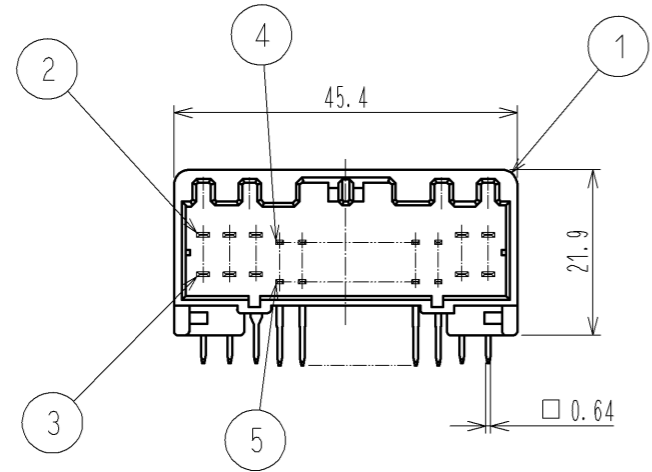

ELV, RoHS COMPLIANT

RECOMMENDED PC BOARD PATTERN
(TOLERANCE OF NOMINAL DIMENSION APPLY ±0.05)

SIGNAL CONTACT DIP DIMENSION

POWER CONTACT DIP DIMENSION

NOTE 1. Recommended screw shall be JIS B 1115 or 1122 tapping screw M3x6.

2	BRASS	TIN PLATED	5	BRASS	TIN PLATED			
1	PBT	UL94V-0 LIGHT GRAY	4	BRASS	TIN PLATED			
			3	BRASS	TIN PLATED			
NO.	MATERIAL	FINISH . REMARKS	NO.	MATERIAL	FINISH . REMARKS			
UNITS	mm	SCALE	1 : 1	COUNT	DESCRIPTION OF REVISIONS	DESIGNED	CHECKED	DATE
HRS HIROSE ELECTRIC CO., LTD.		APPROVED : AR. SHIRAI	10.05.13	DRAWING NO. EDC3-165069-01				
		CHECKED : TY. TAKAHASHI	10.05.13	PART NO. GT7A-26DP-DS(70)				
		DESIGNED : TY. SAKASHITA	10.05.13	CODE NO. CL757-0014-3-70				
		DRAWN : KT. MATSUDA	10.05.10					