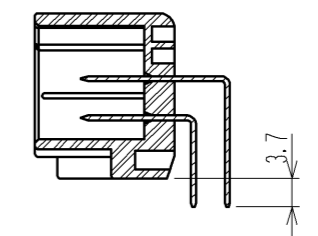

ELV, RoHS COMPLIANT

RECOMMENDED PC BOARD PATTERN
(TOLERANCE OF NOMINAL DIMENSION APPLY ±0.05)

SIGNAL CONTACT DIP DIMENSION

POWER CONTACT DIP DIMENSION

NOTE 1. Recommended screw shall be JIS B 1115 or 1122 tapping screw M3x6.

2	BRASS	TIN PLATED	5	BRASS	TIN PLATED			
1	PBT	UL94V-0 LIGHT GRAY	4	BRASS	TIN PLATED			
			3	BRASS	TIN PLATED			
NO.	MATERIAL	FINISH . REMARKS	NO.	MATERIAL	FINISH . REMARKS			
UNITS	mm	SCALE	1 : 1	COUNT	DESCRIPTION OF REVISIONS	DESIGNED	CHECKED	DATE
HRS HIROSE ELECTRIC CO., LTD.		APPROVED : AR. SHIRAI	10.05.13	DRAWING NO. EDC3-165069-01				
		CHECKED : TY. TAKAHASHI	10.05.13	PART NO. GT7A-26DP-DS(70)				
		DESIGNED : TY. SAKASHITA	10.05.13	CODE NO. CL757-0014-3-70				
		DRAWN : KT. MATSUDA	10.05.10					