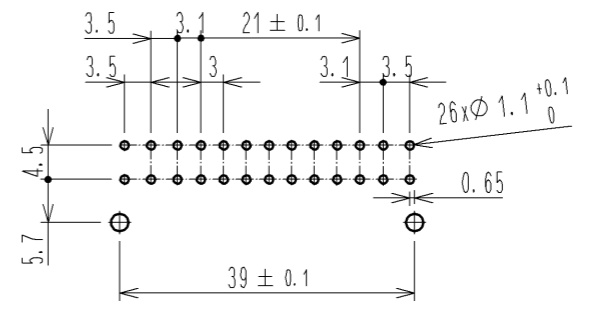

ELV, RoHS COMPLIANT

RECOMMENDED PC BOARD PATTERN
(TOLERANCE OF NOMINAL DIMENSION APPLY ±0.05)

SIGNAL CONTACT DIP DIMENSION

POWER CONTACT DIP DIMENSION

NOTE 1. Recommended screw shall be JIS B 1115 or 1122 tapping screw M3x6.

2	BRASS	TIN PLATED	5	BRASS	TIN PLATED			
1	PBT	UL94V-0 LIGHT GRAY	4	BRASS	TIN PLATED			
			3	BRASS	TIN PLATED			
NO.	MATERIAL	FINISH . REMARKS	NO.	MATERIAL	FINISH . REMARKS			
UNITS	mm	SCALE	1 : 1	COUNT	DESCRIPTION OF REVISIONS	DESIGNED	CHECKED	DATE
HRS HIROSE ELECTRIC CO., LTD.		APPROVED : AR. SHIRAI	10.05.13	DRAWING NO. EDC3-165069-01				
		CHECKED : TY. TAKAHASHI	10.05.13	PART NO. GT7A-26DP-DS(70)				
		DESIGNED : TY. SAKASHITA	10.05.13	CODE NO. CL757-0014-3-70				
		DRAWN : KT. MATSUDA	10.05.10					