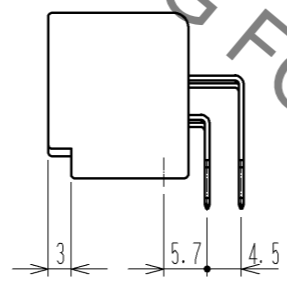

ELV, RoHS COMPLIANT

RECOMMENDED PC BOARD PATTERN
(TOLERANCE OF NOMINAL DIMENSION APPLY ±0.05)

SIGNAL CONTACT DIP DIMENSION

POWER CONTACT DIP DIMENSION

NOTE 1. Recommended screw shall be JIS B 1115 or 1122 tapping screw M3x6.

2	BRASS	TIN PLATED	5	BRASS	TIN PLATED			
1	PBT	UL94V-0 LIGHT GRAY	4	BRASS	TIN PLATED			
			3	BRASS	TIN PLATED			
NO.	MATERIAL	FINISH . REMARKS	NO.	MATERIAL	FINISH . REMARKS			
UNITS	mm	SCALE	1 : 1	COUNT	DESCRIPTION OF REVISIONS	DESIGNED	CHECKED	DATE
HRS HIROSE ELECTRIC CO., LTD.		APPROVED : AR. SHIRAI	10.05.13	DRAWING NO. EDC3-165069-01				
		CHECKED : TY. TAKAHASHI	10.05.13	PART NO. GT7A-26DP-DS(70)				
		DESIGNED : TY. SAKASHITA	10.05.13	CODE NO. CL757-0014-3-70				
		DRAWN : KT. MATSUDA	10.05.10					