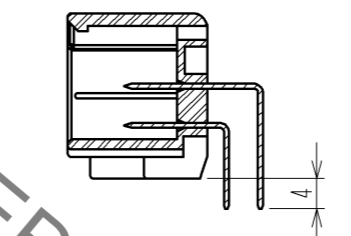

ELV, RoHS COMPLIANT

RECOMMENDED PC BOARD PATTERN
(TOLERANCE OF NOMINAL DIMENSION APPLY ±0.05)

SIGNAL CONTACT DIP DIMENSION

POWER CONTACT DIP DIMENSION

NOTE 1. Recommended screw shall be JIS B 1115 or 1122 tapping screw M3x6.

2	BRASS	TIN PLATED	5	BRASS	TIN PLATED			
1	PBT	UL94V-0 LIGHT GRAY	4	BRASS	TIN PLATED			
			3	BRASS	TIN PLATED			
NO.	MATERIAL	FINISH . REMARKS	NO.	MATERIAL	FINISH . REMARKS			
UNITS	mm	SCALE	1 : 1	COUNT	DESCRIPTION OF REVISIONS	DESIGNED	CHECKED	DATE
HRS HIROSE ELECTRIC CO., LTD.		APPROVED : AR. SHIRAI	10.05.13	DRAWING NO. EDC3-165069-01				
		CHECKED : TY. TAKAHASHI	10.05.13	PART NO. GT7A-26DP-DS(70)				
		DESIGNED : TY. SAKASHITA	10.05.13	CODE NO. CL757-0014-3-70				
		DRAWN : KT. MATSUDA	10.05.10					