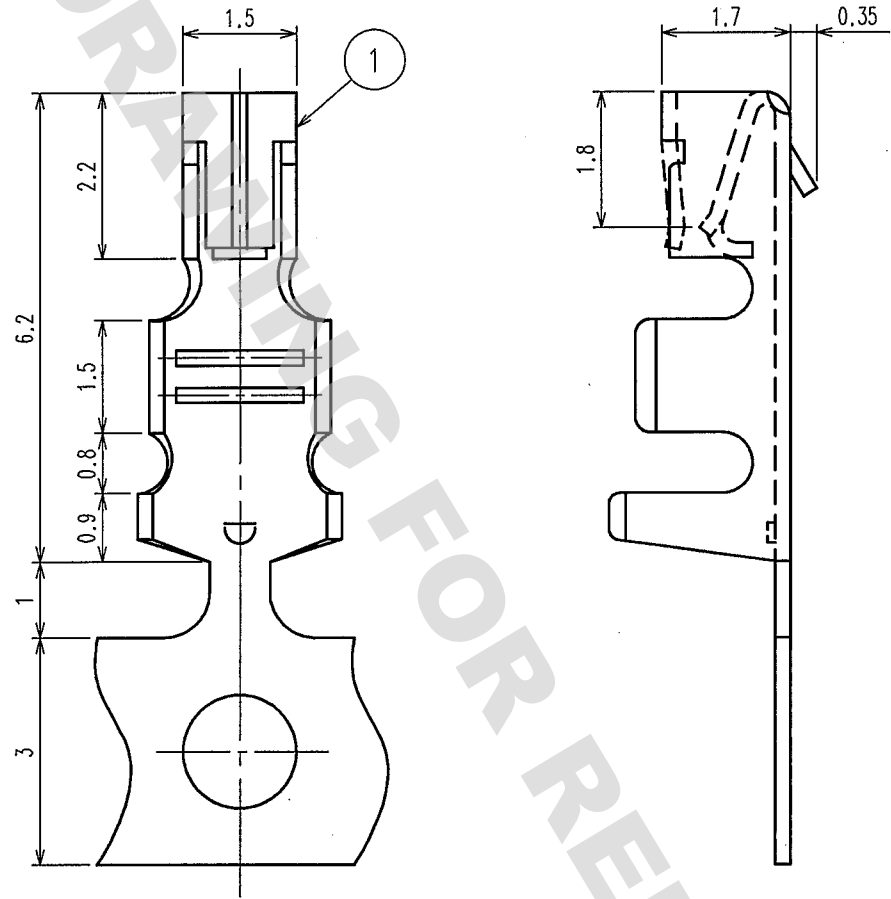

ELV. RoHS COMPLIANT

NOTE 1. PER REEL: 10000 CONTACTS.

| 1 | PHOSPHOR BRONZE | TIN PLATING | | | | | |
|----------------------------|-----------------|-----------------|---------------------------|-----------------------|-----------------------|---------------------|----------|
| NO. | MATERIAL | FINISH, REMARKS | NO. | MATERIAL | FINISH, REMARKS | | |
| CODE NO. (OLD) CL | | | DRAWN | DESIGNED | CHECKED | APPROVED | RELEASED |
| | | | Y. KADOTA 06.2.20 | Y. KADOTA 04.11.17 | A. Shirai '06.2.21 | K. Aoto '06.2.21 | |
| DRAWING NO. EDC4-166340 | | | PART NO. GT8-2022SCF | | | | |
| SCALE 10 : 1 | | | CODE NO. CL758-0026-9 | | | | 1/1 |
| UNITS mm | | | HIROSE ELECTRIC CO., LTD. | | | | |