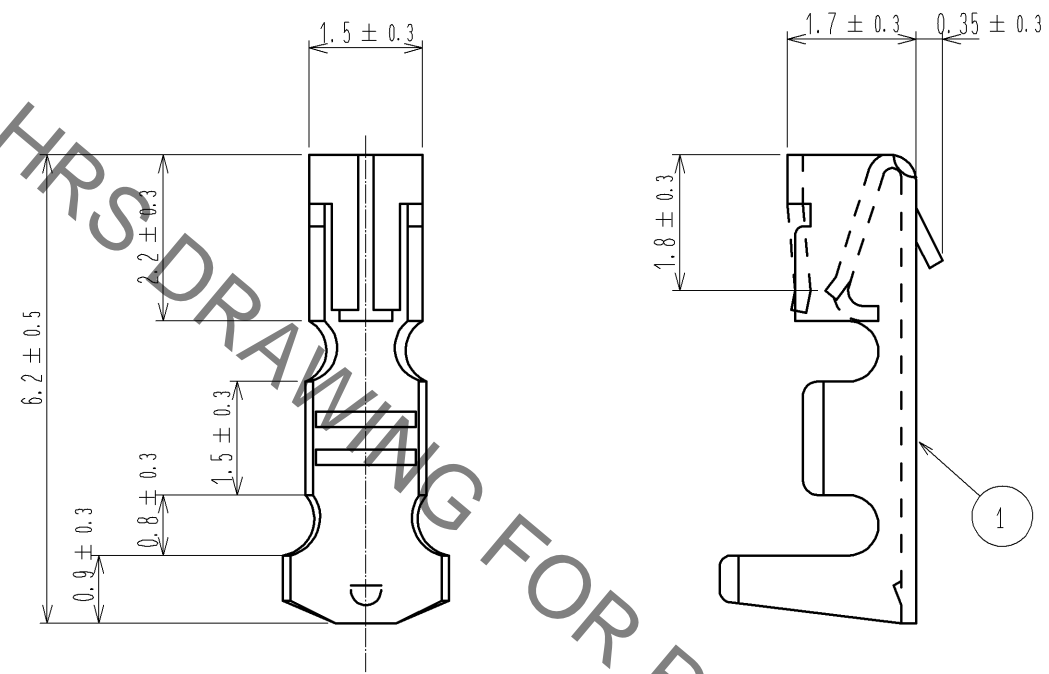

ELV. RoHS COMPLIANT

NOTE. 1 PER PACK : 100 CONTACTS

1	PHOSPHOR BRONZE	TIN PLATING						
NO.	MATERIAL	FINISH	REMARKS	NO.	MATERIAL	FINISH	REMARKS	
UNITS mm			SCALE 10:1		DESCRIPTION OF REVISIONS	DESIGNED	CHECKED	DATE
HIROSE ELECTRIC CO., LTD.	APPROVED	: AR. SHIRAI	10.09.21	DRAWING NO.	EDC4-083778-01			
	CHECKED	: AR. SHIRAI	10.09.21	PART NO.	GT8-2428SC<70>			
	DESIGNED	: NA. HARUBAYASHI	10.09.21	CODE NO.	CL758-0002-0-70		1/1	
	DRAWN	: HA. SHIMIZU	10.09.17					