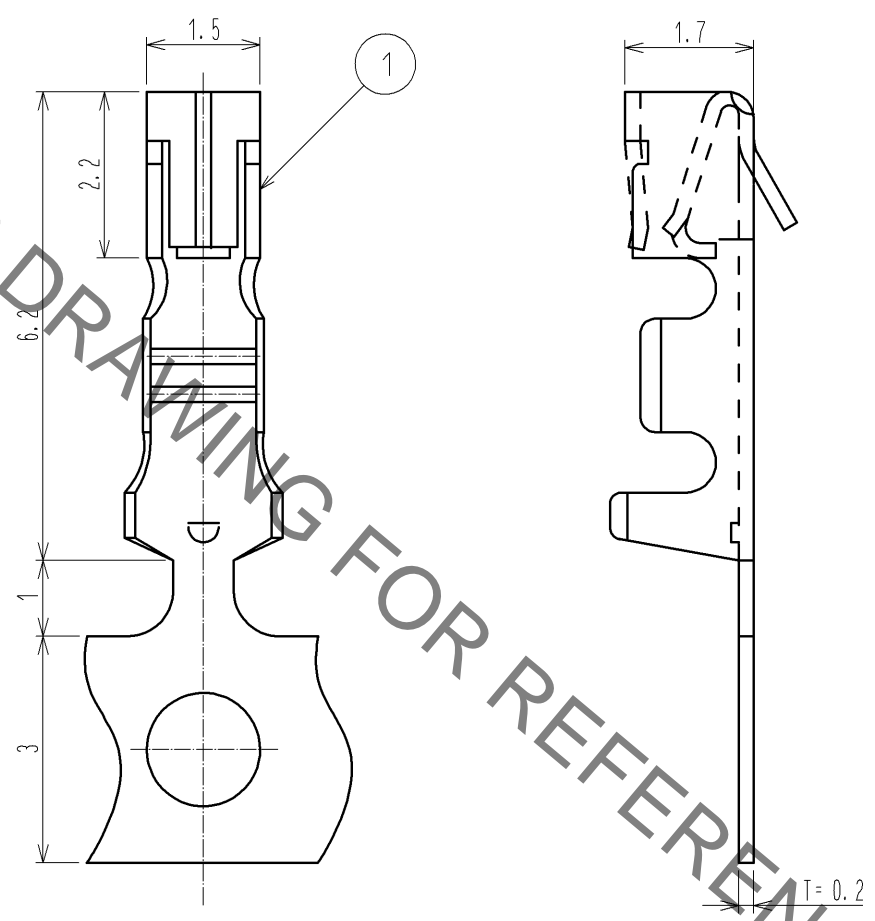

ELV·RoHS COMPLIANT

NOTE1·PER REEL : 10000 CONTACTS.

1	PHOSPHOR BRONZE	TIN PLATING						
NO.	MATERIAL	FINISH	REMARKS	NO.	MATERIAL	FINISH	REMARKS	
UNITS mm			SCALE 10:1		DESCRIPTION OF REVISIONS	DESIGNED	CHECKED	DATE
HIROSE ELECTRIC CO., LTD.	APPROVED	: KS. SATOH	08. 04. 10	DRAWING NO.	EDC4-166733-00			
	CHECKED	: AR. SHIRAI	08. 04. 10	PART NO.	GT8B-2428SCF			
	DESIGNED	: YN. KADOTA	08. 04. 09	CODE NO.	CL758-0055-7-00			
	DRAWN	: YN. KADOTA	08. 04. 09		1/1			