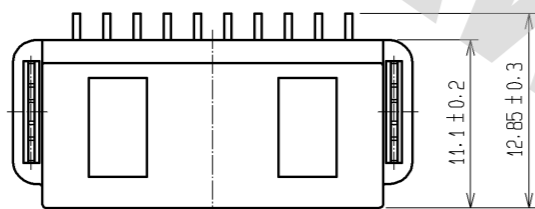

ELV. RoHS COMPLIANT

MATED CONNECTORS

RECOMMENDED PC BOARD PATTERN (CONNECTOR SIDE) AND PIN No.

Drawing for packing.

Note1. Eight trays(A, B) to be piled in turn. Top(the ninth step) is an empty tray. (One tray includes 96 pcs of products. One bundle: 96×8=768 pcs.)

Note2. One K-1 box includes 1536 pcs. (768×2=1536)

Note3. The size of the tray see below.

2	BRASS	TIN PLATING						
1	PBT	BLACK	3	BRASS	TIN PLATING			
NO.	MATERIAL	FINISH . REMARKS	NO.	MATERIAL	FINISH . REMARKS			
UNITS mm		SCALE 2 : 1	COUNT 1	DESCRIPTION OF REVISIONS DIS-T-002171		DESIGNED Chinaik.Ng	CHECKED AR.SHIRAI	DATE 11.03.25
HRS HIROSE ELECTRIC CO., LTD.		APPROVED : AR. SHIRAI	09.06.15	DRAWING NO. EDC3-166699-00				
		CHECKED : AR. SHIRAI	09.06.15	PART NO. GT8E-10P-DS				
		DESIGNED : YN. KADOTA	09.06.15	CODE NO. CL758-0044-0-00				
		DRAWN : YN. KADOTA	09.06.15					1/1