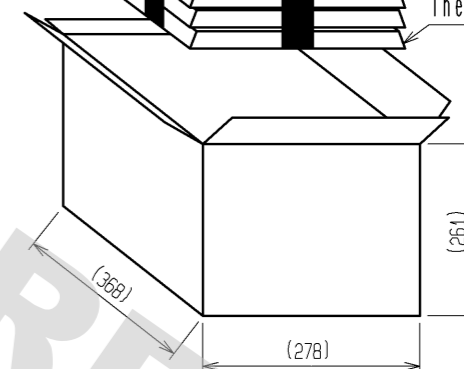

ELV. RoHS COMPLIANT

MATED CONNECTORS

RECOMMENDED PC BOARD PATTERN (CONNECTOR SIDE) AND PIN No.

Drawing for packing.

Note1. Eight trays(A, B) to be piled in turn. Top(the ninth step) is an empty tray. (One tray includes 96 pcs of products. One bundle: 96×8=768 pcs.)

Note2. One K-1 box includes 1536 pcs. (768×2=1536)

Note3. The size of the tray see below.

2	BRASS	TIN PLATING						
1	PBT	BLACK	3	BRASS	TIN PLATING			
NO.	MATERIAL	FINISH . REMARKS	NO.	MATERIAL	FINISH . REMARKS			
UNITS mm		SCALE 2 : 1	COUNT 1	DESCRIPTION OF REVISIONS DIS-T-002171		DESIGNED Chinaik.Ng	CHECKED AR.SHIRAI	DATE 11.03.25
HRS HIROSE ELECTRIC CO., LTD.		APPROVED : AR. SHIRAI	09.06.15	DRAWING NO. EDC3-166699-00				
		CHECKED : AR. SHIRAI	09.06.15	PART NO. GT8E-10P-DS				
		DESIGNED : YN. KADOTA	09.06.15	CODE NO. CL758-0044-0-00				
		DRAWN : YN. KADOTA	09.06.15					1/1