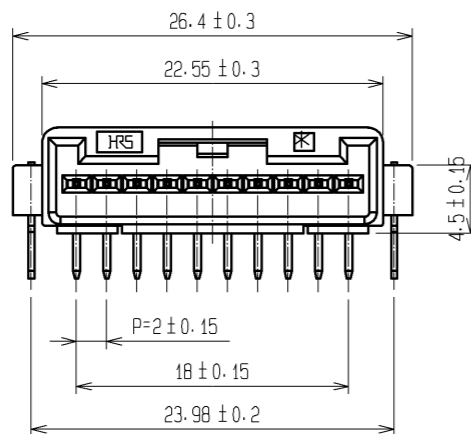

ELV. RoHS COMPLIANT

MATED CONNECTORS

RECOMMENDED PC BOARD PATTERN (CONNECTOR SIDE) AND PIN No.

Drawing for packing.

Note1. Eight trays(A, B) to be piled in turn. Top(the ninth step) is an empty tray. (One tray includes 96 pcs of products. One bundle: 96×8=768 pcs.)

Note2. One K-1 box includes 1536 pcs. (768×2=1536)

Note3. The size of the tray see below.

2	BRASS	TIN PLATING						
1	PBT	BLACK	3	BRASS	TIN PLATING			
NO.	MATERIAL	FINISH . REMARKS	NO.	MATERIAL	FINISH . REMARKS			
UNITS mm		SCALE 2 : 1	COUNT 1	DESCRIPTION OF REVISIONS DIS-T-002171		DESIGNED Chinaik.Ng	CHECKED AR.SHIRAI	DATE 11.03.25
HRS HIROSE ELECTRIC CO., LTD.		APPROVED : AR. SHIRAI	09.06.15	DRAWING NO. EDC3-166699-00				
		CHECKED : AR. SHIRAI	09.06.15	PART NO. GT8E-10P-DS				
		DESIGNED : YN. KADOTA	09.06.15	CODE NO. CL758-0044-0-00				
		DRAWN : YN. KADOTA	09.06.15					1/1