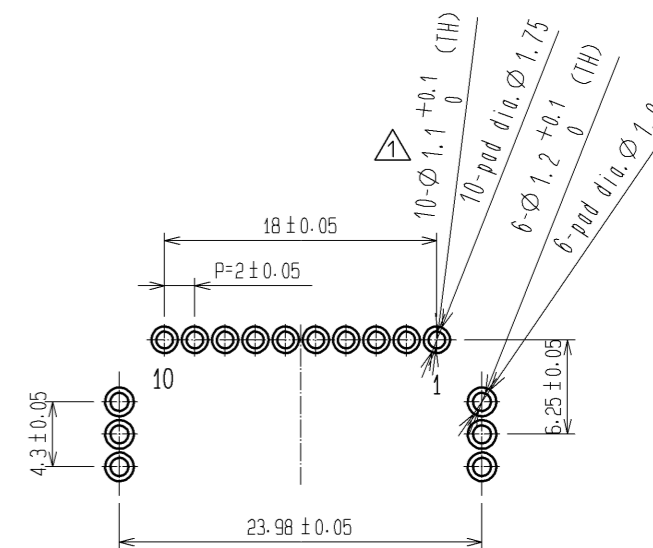

ELV. RoHS COMPLIANT

MATED CONNECTORS

RECOMMENDED PC BOARD PATTERN (CONNECTOR SIDE) AND PIN No.

Drawing for packing.

Note1. Eight trays(A, B) to be piled in turn. Top(the ninth step) is an empty tray. (One tray includes 96 pcs of products. One bundle: 96×8=768 pcs.)

Note2. One K-1 box includes 1536 pcs. (768×2=1536)

Note3. The size of the tray see below.

2	BRASS	TIN PLATING						
1	PBT	BLACK	3	BRASS	TIN PLATING			
NO.	MATERIAL	FINISH . REMARKS	NO.	MATERIAL	FINISH . REMARKS			
UNITS mm		SCALE 2 : 1	COUNT 1	DESCRIPTION OF REVISIONS DIS-T-002171		DESIGNED Chinaik.Ng	CHECKED AR.SHIRAI	DATE 11.03.25
HRS HIROSE ELECTRIC CO., LTD.		APPROVED : AR. SHIRAI	09.06.15	DRAWING NO. EDC3-166699-00				
		CHECKED : AR. SHIRAI	09.06.15	PART NO. GT8E-10P-DS				
		DESIGNED : YN. KADOTA	09.06.15	CODE NO. CL758-0044-0-00				
		DRAWN : YN. KADOTA	09.06.15					1/1