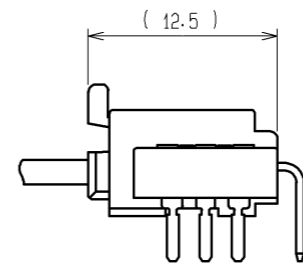

ELV. RoHS COMPLIANT

MATED CONNECTORS

RECOMMENDED PC BOARD PATTERN (CONNECTOR SIDE) AND PIN No.

Drawing for packing.

Note1. Eight trays(A, B) to be piled in turn. Top(the ninth step) is an empty tray. (One tray includes 96 pcs of products. One bundle: 96×8=768 pcs.)

Note2. One K-1 box includes 1536 pcs. (768×2=1536)

Note3. The size of the tray see below.

2	BRASS	TIN PLATING						
1	PBT	BLACK	3	BRASS	TIN PLATING			
NO.	MATERIAL	FINISH . REMARKS	NO.	MATERIAL	FINISH . REMARKS			
UNITS mm		SCALE 2 : 1	COUNT 1	DESCRIPTION OF REVISIONS DIS-T-002171		DESIGNED Chinaik.Ng	CHECKED AR.SHIRAI	DATE 11.03.25
HRS HIROSE ELECTRIC CO., LTD.		APPROVED : AR. SHIRAI	09.06.15	DRAWING NO. EDC3-166699-00				
		CHECKED : AR. SHIRAI	09.06.15	PART NO. GT8E-10P-DS				
		DESIGNED : YN. KADOTA	09.06.15	CODE NO. CL758-0044-0-00				
		DRAWN : YN. KADOTA	09.06.15					1/1