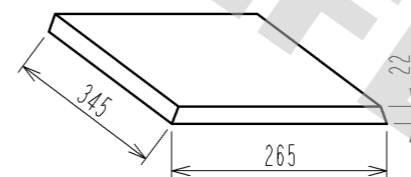

ELV. RoHS COMPLIANT

MATED CONNECTORS

RECOMMENDED PC BOARD PATTERN (CONNECTOR SIDE) AND PIN No.

Drawing for packing.

Note1. Eight trays(A, B) to be piled in turn. Top(the ninth step) is an empty tray. (One tray includes 96 pcs of products. One bundle: 96×8=768 pcs.)

Note2. One K-1 box includes 1536 pcs. (768×2=1536)

Note3. The size of the tray see below.

2	BRASS	TIN PLATING						
1	PBT	BLACK	3	BRASS	TIN PLATING			
NO.	MATERIAL	FINISH . REMARKS	NO.	MATERIAL	FINISH . REMARKS			
UNITS mm		SCALE 2 : 1	COUNT 1	DESCRIPTION OF REVISIONS DIS-T-002171		DESIGNED Chinaik.Ng	CHECKED AR.SHIRAI	DATE 11.03.25
HRS HIROSE ELECTRIC CO., LTD.		APPROVED : AR. SHIRAI	09.06.15	DRAWING NO. EDC3-166699-00				
		CHECKED : AR. SHIRAI	09.06.15	PART NO. GT8E-10P-DS				
		DESIGNED : YN. KADOTA	09.06.15	CODE NO. CL758-0044-0-00				
		DRAWN : YN. KADOTA	09.06.15					1/1