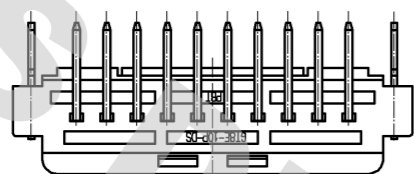

ELV. RoHS COMPLIANT

MATED CONNECTORS

RECOMMENDED PC BOARD PATTERN (CONNECTOR SIDE) AND PIN No.

Drawing for packing.

Note1. Eight trays(A, B) to be piled in turn. Top(the ninth step) is an empty tray. (One tray includes 96 pcs of products. One bundle: 96×8=768 pcs.)

Note2. One K-1 box includes 1536 pcs. (768×2=1536)

Note3. The size of the tray see below.

2	BRASS	TIN PLATING						
1	PBT	BLACK	3	BRASS	TIN PLATING			
NO.	MATERIAL	FINISH . REMARKS	NO.	MATERIAL	FINISH . REMARKS			
UNITS mm		SCALE 2 : 1	COUNT 1	DESCRIPTION OF REVISIONS DIS-T-002171		DESIGNED Chinaik.Ng	CHECKED AR.SHIRAI	DATE 11.03.25
HRS HIROSE ELECTRIC CO., LTD.		APPROVED : AR. SHIRAI	09.06.15	DRAWING NO. EDC3-166699-00				
		CHECKED : AR. SHIRAI	09.06.15	PART NO. GT8E-10P-DS				
		DESIGNED : YN. KADOTA	09.06.15	CODE NO. CL758-0044-0-00				
		DRAWN : YN. KADOTA	09.06.15					1/1