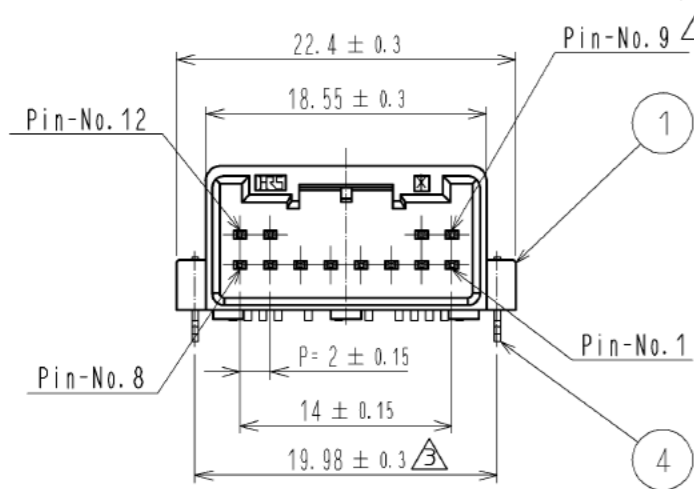

DRAWING FOR REFERENCE: This is subject to change without notice  
05/31/2013

ELV. RoHS COMPLIANT

$\triangle$  PIN-NO.

12 8 11 7 6 5 4 3 10 2 9 1

**EMBOSS PACKING SPECIFICATIONS(FREE)**  
1. PLACE CONNECTORS INTO EMBOSSED CARRIER TAPE.

← DIRECTION OF UNREELING

2. PUT A REEL INTO CARTON BOX

W = (405) (mm)  
D = (405) (mm)  
H = (51) (mm)

- NOTE1. RECOMMENDED TEMPERATURE PROFILE FOR REFLOW(REFER TO RIGHT FIG.)  
REFLOW HEATING METHODS : FAR-INFLARED. IN THE AIR OR NITROGEN.  
REFLOW No. : MAX 2TIMES  
PEAK TEMPERATURE : 250°C  
ABOVE 230°C : 20~40s  
PREHEAT : 150~180°C(60~120s)
- SOLDERING TEMPERATURE : 280~300°C. MAX2s
  - COPLANARITY OF LEADS SHALL BE UNDER 0.1mm.
  - RECOMMENDED THICKNESS FOR PC BOARD IS 1.6mm.
  - RECOMMENDED THICKNESS FOR SOLDER PASTE IS 0.15mm.

2	BRASS	TIN PLATING	4	BRASS	TIN PLATING
1	PPS	BLACK	3	BRASS	TIN PLATING
NO.	MATERIAL	FINISH . REMARKS	NO.	MATERIAL	FINISH . REMARKS
UNITS mm		SCALE 2 : 1	COUNT 1	DESCRIPTION OF REVISIONS DIS-T-003270	DESIGNED RZ. KANO
<b>HRS</b> HIROSE ELECTRIC CO., LTD.		APPROVED : AR. SHIRAI	11.11.30	DRAWING NO. EDC3-167884-00	CHECKED HS. OZAWA
		CHECKED : AR. SHIRAI	11.11.30	PART NO. GT8E-12DP-2H	DATE 13.04.17
		DESIGNED : YN. KADOTA	11.11.30	CODE NO. CL758-1008-2-00	
		DRAWN : YN. KADOTA	11.11.30		