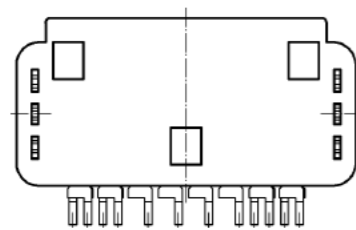

DRAWING FOR REFERENCE: This is subject to change without notice  
05/31/2013

ELV. RoHS COMPLIANT

$\triangle$  PIN-NO.

12 8 11 7 6 5 4 3 10 2 9 1

**EMBOSS PACKING SPECIFICATIONS(FREE)**  
1. PLACE CONNECTORS INTO EMBOSSED CARRIER TAPE.

← DIRECTION OF UNREELING

2. PUT A REEL INTO CARTON BOX

W = (405) (mm)  
D = (405) (mm)  
H = (51) (mm)

- NOTE1. RECOMMENDED TEMPERATURE PROFILE FOR REFLOW(REFER TO RIGHT FIG.)  
REFLOW HEATING METHODS : FAR-INFLARED. IN THE AIR OR NITROGEN.  
REFLOW No. : MAX 2TIMES  
PEAK TEMPERATURE : 250°C  
ABOVE 230°C : 20~40s  
PREHEAT : 150~180°C(60~120s)
- SOLDERING TEMPERATURE : 280~300°C. MAX2s
  - COPLANARITY OF LEADS SHALL BE UNDER 0.1mm.
  - RECOMMENDED THICKNESS FOR PC BOARD IS 1.6mm.
  - RECOMMENDED THICKNESS FOR SOLDER PASTE IS 0.15mm.

2	BRASS	TIN PLATING	4	BRASS	TIN PLATING
1	PPS	BLACK	3	BRASS	TIN PLATING
NO.	MATERIAL	FINISH . REMARKS	NO.	MATERIAL	FINISH . REMARKS
UNITS mm		SCALE 2 : 1	COUNT 1	DESCRIPTION OF REVISIONS DIS-T-003270	DESIGNED RZ. KANO
<b>HRS</b> HIROSE ELECTRIC CO., LTD.		APPROVED : AR. SHIRAI	11.11.30	DRAWING NO. EDC3-167884-00	CHECKED HS. OZAWA
		CHECKED : AR. SHIRAI	11.11.30	PART NO. GT8E-12DP-2H	DATE 13.04.17
		DESIGNED : YN. KADOTA	11.11.30	CODE NO. CL758-1008-2-00	
		DRAWN : YN. KADOTA	11.11.30		