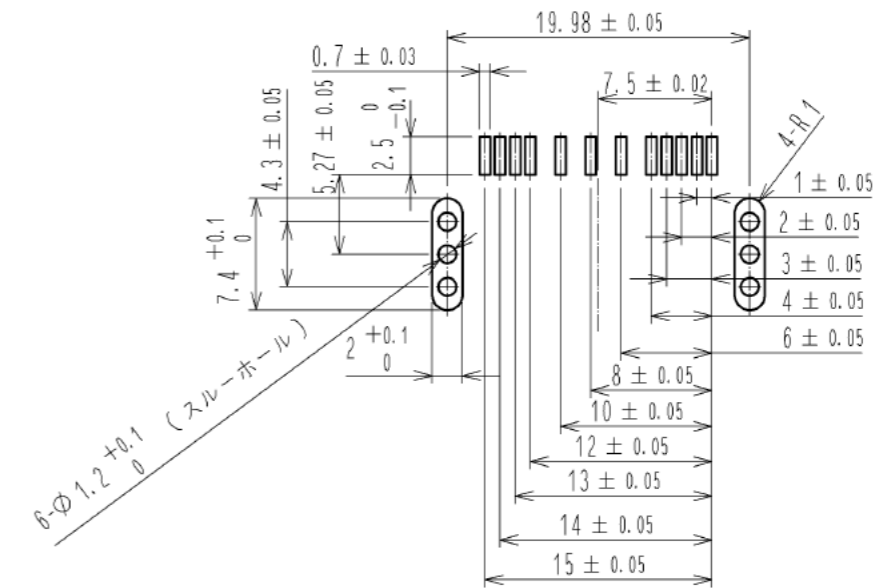

DRAWING FOR REFERENCE: This is subject to change without notice  
05/31/2013

ELV. RoHS COMPLIANT

$\triangle$  PIN-NO.

12 8 11 7 6 5 4 3 10 2 9 1

**EMBOSS PACKING SPECIFICATIONS(FREE)**  
1. PLACE CONNECTORS INTO EMBOSSED CARRIER TAPE.

← DIRECTION OF UNREELING

2. PUT A REEL INTO CARTON BOX

W = (405) (mm)  
D = (405) (mm)  
H = (51) (mm)

- NOTE1. RECOMMENDED TEMPERATURE PROFILE FOR REFLOW(REFER TO RIGHT FIG.)  
REFLOW HEATING METHODS : FAR-INFLARED. IN THE AIR OR NITROGEN.  
REFLOW No. : MAX 2TIMES  
PEAK TEMPERATURE : 250°C  
ABOVE 230°C : 20~40s  
PREHEAT : 150~180°C(60~120s)
- SOLDERING TEMPERATURE : 280~300°C. MAX2s
  - COPLANARITY OF LEADS SHALL BE UNDER 0.1mm.
  - RECOMMENDED THICKNESS FOR PC BOARD IS 1.6mm.
  - RECOMMENDED THICKNESS FOR SOLDER PASTE IS 0.15mm.

2	BRASS	TIN PLATING	4	BRASS	TIN PLATING
1	PPS	BLACK	3	BRASS	TIN PLATING
NO.	MATERIAL	FINISH . REMARKS	NO.	MATERIAL	FINISH . REMARKS
UNITS mm		SCALE 2 : 1	COUNT 1	DESCRIPTION OF REVISIONS DIS-T-003270	DESIGNED RZ. KANO
<b>HRS</b> HIROSE ELECTRIC CO., LTD.		APPROVED : AR. SHIRAI	11.11.30	DRAWING NO. EDC3-167884-00	CHECKED HS. OZAWA
		CHECKED : AR. SHIRAI	11.11.30	PART NO. GT8E-12DP-2H	DATE 13.04.17
		DESIGNED : YN. KADOTA	11.11.30	CODE NO. CL758-1008-2-00	
		DRAWN : YN. KADOTA	11.11.30		