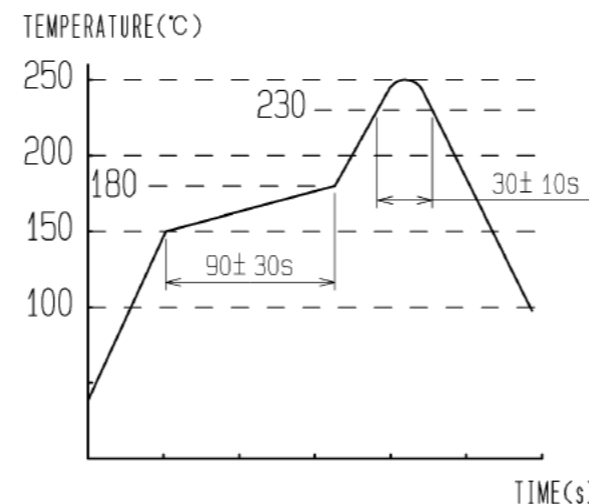

DRAWING FOR REFERENCE: This is subject to change without notice  
05/31/2013

ELV. RoHS COMPLIANT

$\triangle$  PIN-NO.

12 8 11 7 6 5 4 3 10 2 9 1

**EMBOSS PACKING SPECIFICATIONS(FREE)**  
1. PLACE CONNECTORS INTO EMBOSSED CARRIER TAPE.

← DIRECTION OF UNREELING

2. PUT A REEL INTO CARTON BOX

W = (405) (mm)  
D = (405) (mm)  
H = (51) (mm)

- NOTE1. RECOMMENDED TEMPERATURE PROFILE FOR REFLOW(REFER TO RIGHT FIG.)  
REFLOW HEATING METHODS : FAR-INFLARED. IN THE AIR OR NITROGEN.  
REFLOW No. : MAX 2TIMES  
PEAK TEMPERATURE : 250°C  
ABOVE 230°C : 20~40s  
PREHEAT : 150~180°C(60~120s)
- SOLDERING TEMPERATURE : 280~300°C. MAX2s
  - COPLANARITY OF LEADS SHALL BE UNDER 0.1mm.
  - RECOMMENDED THICKNESS FOR PC BOARD IS 1.6mm.
  - RECOMMENDED THICKNESS FOR SOLDER PASTE IS 0.15mm.