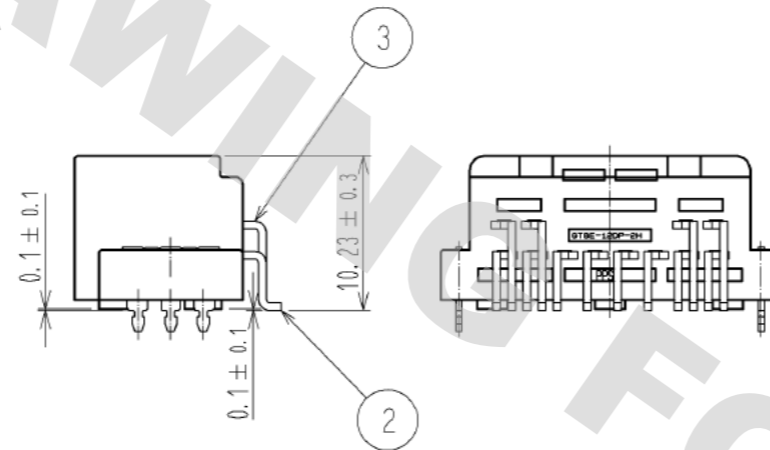

DRAWING FOR REFERENCE: This is subject to change without notice  
05/31/2013

ELV. RoHS COMPLIANT

$\triangle$  PIN-NO.

12 8 11 7 6 5 4 3 10 2 9 1

**EMBOSS PACKING SPECIFICATIONS(FREE)**  
1. PLACE CONNECTORS INTO EMBOSSED CARRIER TAPE.

← DIRECTION OF UNREELING

2. PUT A REEL INTO CARTON BOX

W = (405) (mm)  
D = (405) (mm)  
H = (51) (mm)

- NOTE1. RECOMMENDED TEMPERATURE PROFILE FOR REFLOW(REFER TO RIGHT FIG.)  
REFLOW HEATING METHODS : FAR-INFLARED. IN THE AIR OR NITROGEN.  
REFLOW No. : MAX 2TIMES  
PEAK TEMPERATURE : 250°C  
ABOVE 230°C : 20~40s  
PREHEAT : 150~180°C(60~120s)
- SOLDERING TEMPERATURE : 280~300°C. MAX2s
  - COPLANARITY OF LEADS SHALL BE UNDER 0.1mm.
  - RECOMMENDED THICKNESS FOR PC BOARD IS 1.6mm.
  - RECOMMENDED THICKNESS FOR SOLDER PASTE IS 0.15mm.

2	BRASS	TIN PLATING	4	BRASS	TIN PLATING
1	PPS	BLACK	3	BRASS	TIN PLATING
NO.	MATERIAL	FINISH . REMARKS	NO.	MATERIAL	FINISH . REMARKS
UNITS mm		SCALE 2 : 1	COUNT 1	DESCRIPTION OF REVISIONS DIS-T-003270	DESIGNED RZ. KANO
<b>HRS</b> HIROSE ELECTRIC CO., LTD.		APPROVED : AR. SHIRAI	11.11.30	DRAWING NO. EDC3-167884-00	CHECKED HS. OZAWA
		CHECKED : AR. SHIRAI	11.11.30	PART NO. GT8E-12DP-2H	DATE 13.04.17
		DESIGNED : YN. KADOTA	11.11.30	CODE NO. CL758-1008-2-00	
		DRAWN : YN. KADOTA	11.11.30		