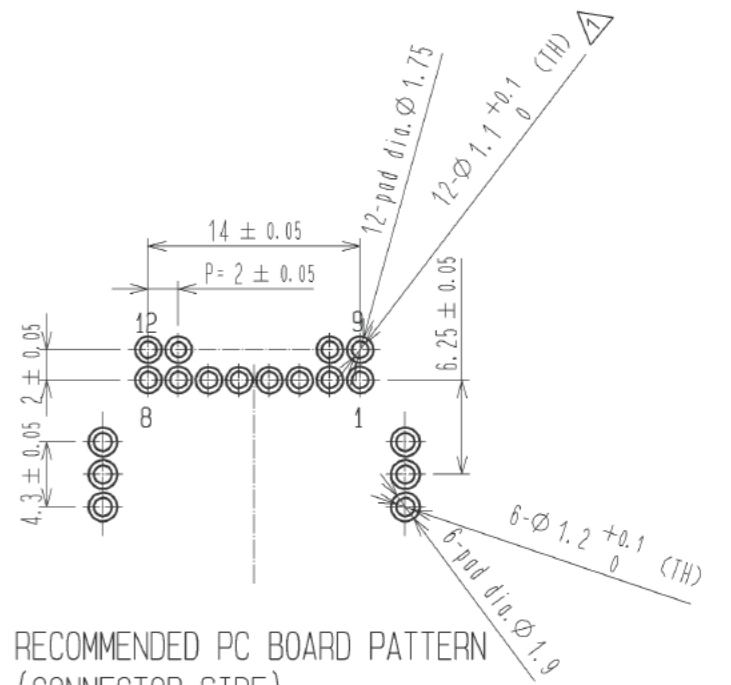

ELV. RoHS COMPLIANT

MATED CONNECTORS

RECOMMENDED PC BOARD PATTERN
(CONNECTOR SIDE)
AND PIN No.

Drawing for packing.

- Note1. Six trays(A, B) to be piled in turn. Top(the seventh step) is an empty tray. (One tray includes 104 pcs of products. One bundle: 104×6=624 pcs.)
- Note2. One K-1 box includes 1248 pcs. (624×2=1248)
- Note3. The size of the tray see below.

2	BRASS	TIN PLATING	4	BRASS	TIN PLATING
1	PBT	BLACK	3	BRASS	TIN PLATING
NO.	MATERIAL	FINISH . REMARKS	NO.	MATERIAL	FINISH . REMARKS
UNITS mm		SCALE 2 : 1	COUNT 1	DESCRIPTION OF REVISIONS DIS-T-002880	DESIGNED YT. HAYAKAWA
		APPROVED : AR. SHIRAI	09.06.15	DESIGNED YT. HAYAKAWA	12.08.29
HIROSE ELECTRIC CO., LTD.		CHECKED : AR. SHIRAI	09.06.15	CHECKED NH. NAKATA	
		DESIGNED : YN. KADOTA	09.06.15	DATE	
		DRAWN : YN. KADOTA	09.06.15	DRAWING NO. EDC3-166700-00	
				PART NO. GT8E-12DP-DS	
				CODE NO. CL758-0045-3-00	
					1/1