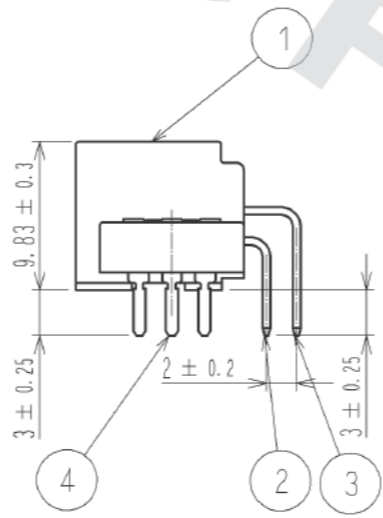

ELV. RoHS COMPLIANT

MATED CONNECTORS

RECOMMENDED PC BOARD PATTERN
(CONNECTOR SIDE)
AND PIN No.

Drawing for packing.

- Note1. Six trays(A, B) to be piled in turn. Top(the seventh step) is an empty tray. (One tray includes 104 pcs of products. One bundle: 104×6=624 pcs.)
- Note2. One K-1 box includes 1248 pcs. (624×2=1248)
- Note3. The size of the tray see below.

2	BRASS	TIN PLATING	4	BRASS	TIN PLATING
1	PBT	BLACK	3	BRASS	TIN PLATING
NO.	MATERIAL	FINISH . REMARKS	NO.	MATERIAL	FINISH . REMARKS
UNITS mm		SCALE 2 : 1	COUNT 1	DESCRIPTION OF REVISIONS DIS-T-002880	DESIGNED YT. HAYAKAWA
		APPROVED : AR. SHIRAI	09.06.15	DESIGNED YT. HAYAKAWA	12.08.29
HIROSE ELECTRIC CO., LTD.		CHECKED : AR. SHIRAI	09.06.15	CHECKED NH. NAKATA	
		DESIGNED : YN. KADOTA	09.06.15	DATE	
		DRAWN : YN. KADOTA	09.06.15	DRAWING NO. EDC3-166700-00	
				PART NO. GT8E-12DP-DS	
				CODE NO. CL758-0045-3-00	
					1/1