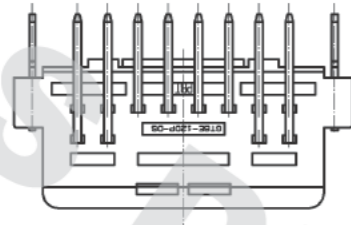

ELV. RoHS COMPLIANT

MATED CONNECTORS

RECOMMENDED PC BOARD PATTERN
(CONNECTOR SIDE)
AND PIN No.

Drawing for packing.

- Note1. Six trays(A, B) to be piled in turn. Top(the seventh step) is an empty tray. (One tray includes 104 pcs of products. One bundle: 104×6=624 pcs.)
- Note2. One K-1 box includes 1248 pcs. (624×2=1248)
- Note3. The size of the tray see below.

2	BRASS	TIN PLATING	4	BRASS	TIN PLATING
1	PBT	BLACK	3	BRASS	TIN PLATING
NO.	MATERIAL	FINISH . REMARKS	NO.	MATERIAL	FINISH . REMARKS
UNITS mm		SCALE 2 : 1	COUNT 1	DESCRIPTION OF REVISIONS DIS-T-002880	DESIGNED YT. HAYAKAWA
		APPROVED : AR. SHIRAI	09.06.15	DESIGNED YT. HAYAKAWA	12.08.29
HIROSE ELECTRIC CO., LTD.		CHECKED : AR. SHIRAI	09.06.15	CHECKED NH. NAKATA	
		DESIGNED : YN. KADOTA	09.06.15	DATE	
		DRAWN : YN. KADOTA	09.06.15	DRAWING NO. EDC3-166700-00	
				PART NO. GT8E-12DP-DS	
				CODE NO. CL758-0045-3-00	
					1/1