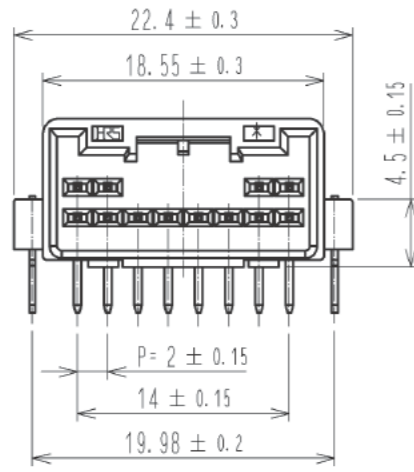

ELV. RoHS COMPLIANT

MATED CONNECTORS

RECOMMENDED PC BOARD PATTERN
(CONNECTOR SIDE)
AND PIN No.

Drawing for packing.

- Note1. Six trays(A, B) to be piled in turn. Top(the seventh step) is an empty tray. (One tray includes 104 pcs of products. One bundle: 104×6=624 pcs.)
- Note2. One K-1 box includes 1248 pcs. (624×2=1248)
- Note3. The size of the tray see below.

2	BRASS	TIN PLATING	4	BRASS	TIN PLATING
1	PBT	BLACK	3	BRASS	TIN PLATING
NO.	MATERIAL	FINISH . REMARKS	NO.	MATERIAL	FINISH . REMARKS
UNITS mm		SCALE 2 : 1	COUNT 1	DESCRIPTION OF REVISIONS DIS-T-002880	DESIGNED YT. HAYAKAWA
		APPROVED : AR. SHIRAI	09.06.15	DESIGNED YT. HAYAKAWA	12.08.29
HIROSE ELECTRIC CO., LTD.		CHECKED : AR. SHIRAI	09.06.15	CHECKED NH. NAKATA	
		DESIGNED : YN. KADOTA	09.06.15	DATE	
		DRAWN : YN. KADOTA	09.06.15	DRAWING NO. EDC3-166700-00	
				PART NO. GT8E-12DP-DS	
				CODE NO. CL758-0045-3-00	
					1/1