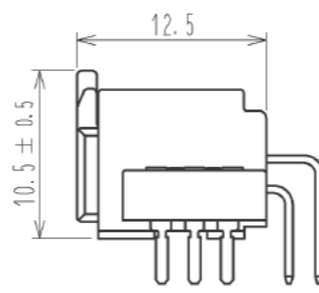

ELV. RoHS COMPLIANT

MATED CONNECTORS

RECOMMENDED PC BOARD PATTERN
(CONNECTOR SIDE)
AND PIN No.

Drawing for packing.

- Note1. Six trays(A, B) to be piled in turn. Top(the seventh step) is an empty tray. (One tray includes 104 pcs of products. One bundle: 104×6=624 pcs.)
- Note2. One K-1 box includes 1248 pcs. (624×2=1248)
- Note3. The size of the tray see below.

2	BRASS	TIN PLATING	4	BRASS	TIN PLATING
1	PBT	BLACK	3	BRASS	TIN PLATING
NO.	MATERIAL	FINISH . REMARKS	NO.	MATERIAL	FINISH . REMARKS
UNITS mm		SCALE 2 : 1	COUNT 1	DESCRIPTION OF REVISIONS DIS-T-002880	DESIGNED YT. HAYAKAWA
		APPROVED : AR. SHIRAI	09.06.15	DESIGNED YT. HAYAKAWA	12.08.29
HIROSE ELECTRIC CO., LTD.		CHECKED : AR. SHIRAI	09.06.15	CHECKED NH. NAKATA	
		DESIGNED : YN. KADOTA	09.06.15	DATE	
		DRAWN : YN. KADOTA	09.06.15	DRAWING NO. EDC3-166700-00	
				PART NO. GT8E-12DP-DS	
				CODE NO. CL758-0045-3-00	
					1/1