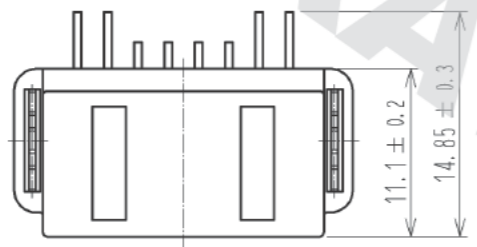

ELV. RoHS COMPLIANT

MATED CONNECTORS

RECOMMENDED PC BOARD PATTERN
(CONNECTOR SIDE)
AND PIN No.

Drawing for packing.

- Note1. Six trays(A, B) to be piled in turn. Top(the seventh step) is an empty tray. (One tray includes 104 pcs of products. One bundle: 104×6=624 pcs.)
- Note2. One K-1 box includes 1248 pcs. (624×2=1248)
- Note3. The size of the tray see below.

2	BRASS	TIN PLATING	4	BRASS	TIN PLATING
1	PBT	BLACK	3	BRASS	TIN PLATING
NO.	MATERIAL	FINISH . REMARKS	NO.	MATERIAL	FINISH . REMARKS
UNITS mm		SCALE 2 : 1	COUNT 1	DESCRIPTION OF REVISIONS DIS-T-002880	DESIGNED YT. HAYAKAWA
		APPROVED : AR. SHIRAI	09.06.15	DESIGNED YT. HAYAKAWA	12.08.29
HIROSE ELECTRIC CO., LTD.		CHECKED : AR. SHIRAI	09.06.15	CHECKED NH. NAKATA	
		DESIGNED : YN. KADOTA	09.06.15	DATE	
		DRAWN : YN. KADOTA	09.06.15	DRAWING NO. EDC3-166700-00	
				PART NO. GT8E-12DP-DS	
				CODE NO. CL758-0045-3-00	
					1/1