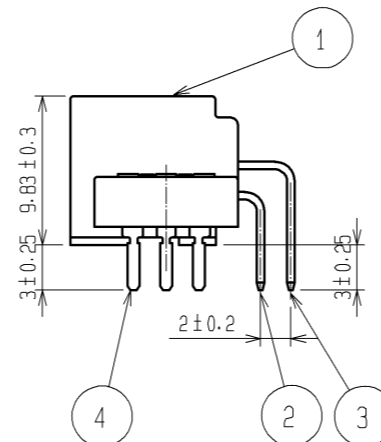

ELV · RoHS COMPLIANT

MATED CONNECTORS

RECOMMENDED PC BOARD PATTERN (CONNECTOR SIDE) AND PIN NO.

Drawing for packing

NOTE1. Seven trays(A, B) to be piled in one bundle.
The seventh tray is an empty tray.
(One tray includes 88 pcs of products.
One bundle: 88×6=528)

NOTE2. One K-1 box includes 1056 pcs. (528×2=1056)

NOTE3. Refer following figure for the size of the tray.

2	BRASS	TIN PLATING	4	BRASS	TIN PLATING		
1	PBT	BLACK	3	BRASS	TIN PLATING		
NO.	MATERIAL	FINISH . REMARKS	NO.	MATERIAL	FINISH . REMARKS		
UNITS mm		SCALE 2 : 1	COUNT 	DESCRIPTION OF REVISIONS	DESIGNED	CHECKED	DATE
HRS HIROSE ELECTRIC CO., LTD.		APPROVED : AR. SHIRAI	11.03.25	DRAWING NO.	EDC3-166761-03		
		CHECKED : AR. SHIRAI	11.03.25	PART NO.	GT8E-16DP-DS		
		DESIGNED : Chinoik.Ng	11.03.24	CODE NO.	CL758-0060-7-00		
		DRAWN : Chinoik.Ng	11.03.24				1/1