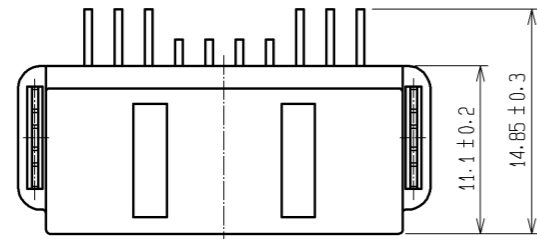

ELV · RoHS COMPLIANT

MATED CONNECTORS

RECOMMENDED PC BOARD PATTERN (CONNECTOR SIDE) AND PIN NO.

Drawing for packing

NOTE1. Seven trays(A, B) to be piled in one bundle.
The seventh tray is an empty tray.
(One tray includes 88 pcs of products.
One bundle: 88×6=528)

NOTE2. One K-1 box includes 1056 pcs. (528×2=1056)

NOTE3. Refer following figure for the size of the tray.

2	BRASS	TIN PLATING	4	BRASS	TIN PLATING		
1	PBT	BLACK	3	BRASS	TIN PLATING		
NO.	MATERIAL	FINISH . REMARKS	NO.	MATERIAL	FINISH . REMARKS		
UNITS mm		SCALE 2 : 1	COUNT 	DESCRIPTION OF REVISIONS	DESIGNED	CHECKED	DATE
HRS HIROSE ELECTRIC CO., LTD.		APPROVED : AR. SHIRAI	11.03.25	DRAWING NO.	EDC3-166761-03		
		CHECKED : AR. SHIRAI	11.03.25	PART NO.	GT8E-16DP-DS		
		DESIGNED : Chinoik.Ng	11.03.24	CODE NO.	CL758-0060-7-00		
		DRAWN : Chinoik.Ng	11.03.24				1/1