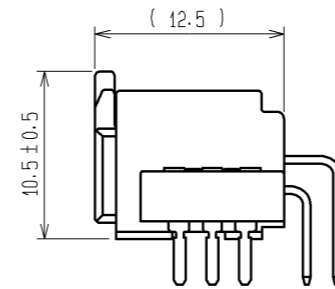

ELV · RoHS COMPLIANT

MATED CONNECTORS

RECOMMENDED PC BOARD PATTERN (CONNECTOR SIDE) AND PIN NO.

Drawing for packing

NOTE1. Seven trays(A, B) to be piled in one bundle.
The seventh tray is an empty tray.
(One tray includes 88 pcs of products.
One bundle: 88×6=528)

NOTE2. One K-1 box includes 1056 pcs. (528×2=1056)

NOTE3. Refer following figure for the size of the tray.

2	BRASS	TIN PLATING	4	BRASS	TIN PLATING		
1	PBT	BLACK	3	BRASS	TIN PLATING		
NO.	MATERIAL	FINISH . REMARKS	NO.	MATERIAL	FINISH . REMARKS		
UNITS mm		SCALE 2 : 1	COUNT 	DESCRIPTION OF REVISIONS	DESIGNED	CHECKED	DATE
HRS HIROSE ELECTRIC CO., LTD.		APPROVED : AR. SHIRAI	11.03.25	DRAWING NO.	EDC3-166761-03		
		CHECKED : AR. SHIRAI	11.03.25	PART NO.	GT8E-16DP-DS		
		DESIGNED : Chinoik.Ng	11.03.24	CODE NO.	CL758-0060-7-00		
		DRAWN : Chinoik.Ng	11.03.24				1/1