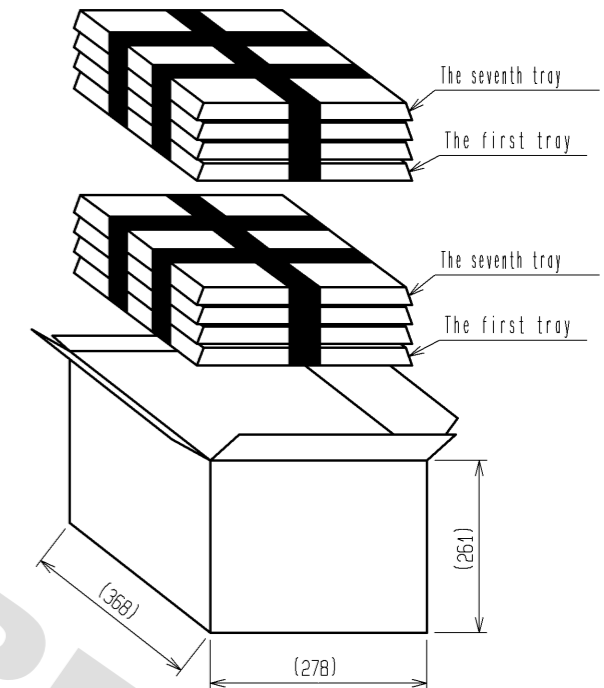

ELV · RoHS COMPLIANT

MATED CONNECTORS

RECOMMENDED PC BOARD PATTERN (CONNECTOR SIDE) AND PIN NO.

Drawing for packing

NOTE1. Seven trays(A, B) to be piled in one bundle.
The seventh tray is an empty tray.
(One tray includes 88 pcs of products.
One bundle: 88×6=528)

NOTE2. One K-1 box includes 1056 pcs. (528×2=1056)

NOTE3. Refer following figure for the size of the tray.

2	BRASS	TIN PLATING	4	BRASS	TIN PLATING		
1	PBT	BLACK	3	BRASS	TIN PLATING		
NO.	MATERIAL	FINISH . REMARKS	NO.	MATERIAL	FINISH . REMARKS		
UNITS mm		SCALE 2 : 1	COUNT 	DESCRIPTION OF REVISIONS	DESIGNED	CHECKED	DATE
HRS HIROSE ELECTRIC CO., LTD.		APPROVED : AR. SHIRAI	11.03.25	DRAWING NO.	EDC3-166761-03		
		CHECKED : AR. SHIRAI	11.03.25	PART NO.	GT8E-16DP-DS		
		DESIGNED : Chinoik.Ng	11.03.24	CODE NO.	CL758-0060-7-00		
		DRAWN : Chinoik.Ng	11.03.24				1/1