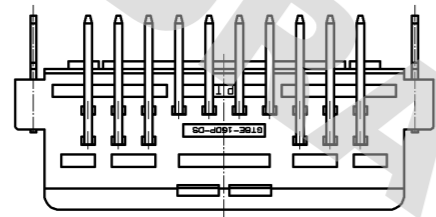

ELV · RoHS COMPLIANT

MATED CONNECTORS

RECOMMENDED PC BOARD PATTERN (CONNECTOR SIDE) AND PIN NO.

Drawing for packing

NOTE1. Seven trays(A, B) to be piled in one bundle.
The seventh tray is an empty tray.
(One tray includes 88 pcs of products.
One bundle: 88×6=528)

NOTE2. One K-1 box includes 1056 pcs. (528×2=1056)

NOTE3. Refer following figure for the size of the tray.

2	BRASS	TIN PLATING	4	BRASS	TIN PLATING		
1	PBT	BLACK	3	BRASS	TIN PLATING		
NO.	MATERIAL	FINISH . REMARKS	NO.	MATERIAL	FINISH . REMARKS		
UNITS mm		SCALE 2 : 1	COUNT 	DESCRIPTION OF REVISIONS	DESIGNED	CHECKED	DATE
HRS HIROSE ELECTRIC CO., LTD.		APPROVED : AR. SHIRAI	11.03.25	DRAWING NO.	EDC3-166761-03		
		CHECKED : AR. SHIRAI	11.03.25	PART NO.	GT8E-16DP-DS		
		DESIGNED : Chinoik.Ng	11.03.24	CODE NO.	CL758-0060-7-00		
		DRAWN : Chinoik.Ng	11.03.24				1/1