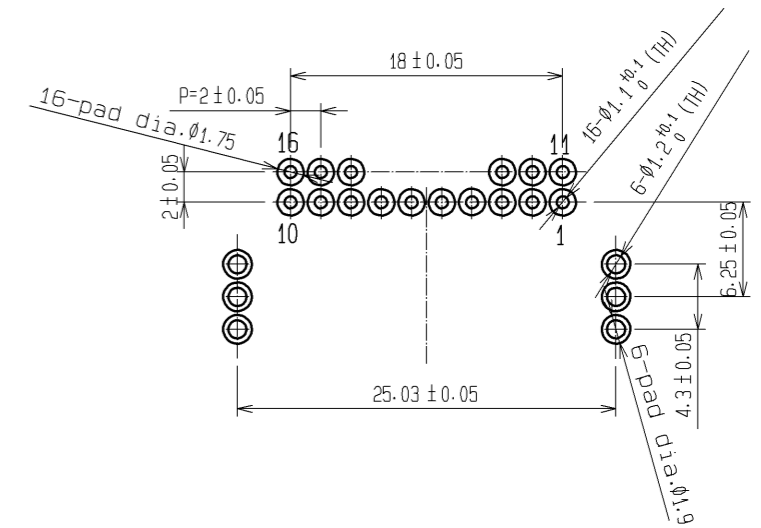

ELV · RoHS COMPLIANT

MATED CONNECTORS

RECOMMENDED PC BOARD PATTERN (CONNECTOR SIDE) AND PIN NO.

Drawing for packing

NOTE1. Seven trays(A, B) to be piled in one bundle.
The seventh tray is an empty tray.
(One tray includes 88 pcs of products.
One bundle: 88×6=528)

NOTE2. One K-1 box includes 1056 pcs. (528×2=1056)

NOTE3. Refer following figure for the size of the tray.

2	BRASS	TIN PLATING	4	BRASS	TIN PLATING		
1	PBT	BLACK	3	BRASS	TIN PLATING		
NO.	MATERIAL	FINISH . REMARKS	NO.	MATERIAL	FINISH . REMARKS		
UNITS mm		SCALE 2 : 1	COUNT 	DESCRIPTION OF REVISIONS	DESIGNED	CHECKED	DATE
HRS HIROSE ELECTRIC CO., LTD.		APPROVED : AR. SHIRAI	11.03.25	DRAWING NO.	EDC3-166761-03		
		CHECKED : AR. SHIRAI	11.03.25	PART NO.	GT8E-16DP-DS		
		DESIGNED : Chinoik.Ng	11.03.24	CODE NO.	CL758-0060-7-00		
		DRAWN : Chinoik.Ng	11.03.24				1/1