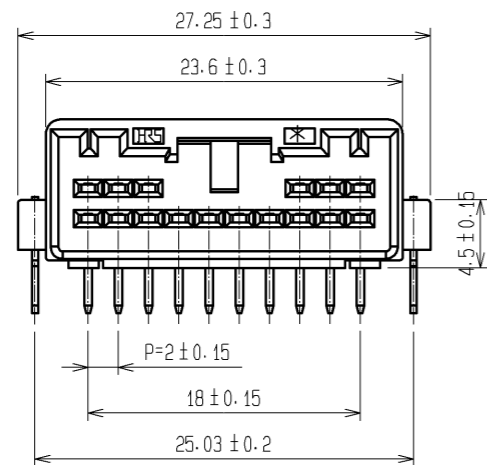

ELV · RoHS COMPLIANT

MATED CONNECTORS

RECOMMENDED PC BOARD PATTERN (CONNECTOR SIDE) AND PIN NO.

Drawing for packing

NOTE1. Seven trays(A, B) to be piled in one bundle.
The seventh tray is an empty tray.
(One tray includes 88 pcs of products.
One bundle: 88×6=528)

NOTE2. One K-1 box includes 1056 pcs. (528×2=1056)

NOTE3. Refer following figure for the size of the tray.

2	BRASS	TIN PLATING	4	BRASS	TIN PLATING		
1	PBT	BLACK	3	BRASS	TIN PLATING		
NO.	MATERIAL	FINISH . REMARKS	NO.	MATERIAL	FINISH . REMARKS		
UNITS mm		SCALE 2 : 1	COUNT 	DESCRIPTION OF REVISIONS	DESIGNED	CHECKED	DATE
HRS HIROSE ELECTRIC CO., LTD.		APPROVED : AR. SHIRAI	11.03.25	DRAWING NO.	EDC3-166761-03		
		CHECKED : AR. SHIRAI	11.03.25	PART NO.	GT8E-16DP-DS		
		DESIGNED : Chinoik.Ng	11.03.24	CODE NO.	CL758-0060-7-00		
		DRAWN : Chinoik.Ng	11.03.24				1/1