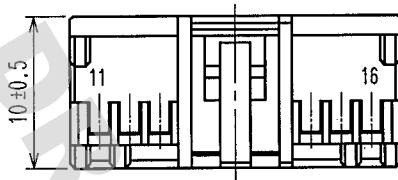

1	2	3	4						
COUNT	DESCRIPTION OF REVISIONS	BY	CHKD	DATE	COUNT	DESCRIPTION OF REVISIONS	BY	CHKD	DATE
△					△				
△					△				
△					△				

ELV. RoHS COMPLIANT

NOTE1. CONTACT : GT8B-2428SCF (CL758-0055-7)
GT8E-2022SCF (CL758-0033-4)

1	PBT	BLACK						
NO.	MATERIAL	FINISH, REMARKS	NO.	MATERIAL	FINISH, REMARKS			
CODE NO. (OLD) CL?			DRAWN	DESIGNED	CHECKED	APPROVED	RELEASED	
			Y. KADOTA 06.11.1	Y. KADOTA 06.10.13	A. Shirai '06.11.1	K. Sato '06.11.1		
DRAWING NO. EDC4-166765			PART NO. GT8E-16DS-HU					
UNITS mm			CODE NO. CL758-0064-8			1/1		