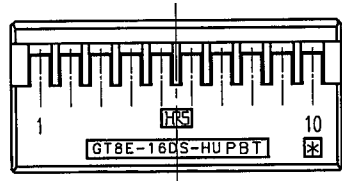

1	2	3	4						
COUNT	DESCRIPTION OF REVISIONS	BY	CHKD	DATE	COUNT	DESCRIPTION OF REVISIONS	BY	CHKD	DATE
△					△				
△					△				
△					△				

ELV. RoHS COMPLIANT

NOTE1. CONTACT : GT8B-2428SCF (CL758-0055-7)
GT8E-2022SCF (CL758-0033-4)