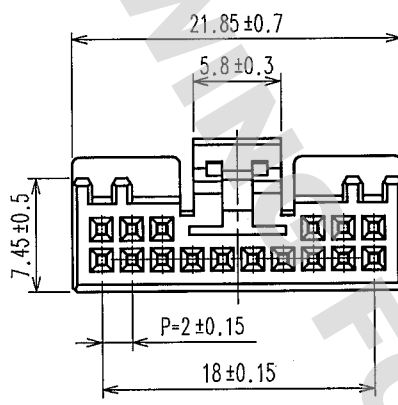

1	2	3	4						
COUNT	DESCRIPTION OF REVISIONS	BY	CHKD	DATE	COUNT	DESCRIPTION OF REVISIONS	BY	CHKD	DATE
△					△				
△					△				
△					△				

ELV. RoHS COMPLIANT

NOTE1. CONTACT : GT8B-2428SCF (CL758-0055-7)
GT8E-2022SCF (CL758-0033-4)

1	PBT	BLACK						
NO.	MATERIAL	FINISH, REMARKS	NO.	MATERIAL	FINISH, REMARKS			
CODE NO. (OLD) CL?			DRAWN	DESIGNED	CHECKED	APPROVED	RELEASED	
			Y. KADOTA 06.11.1	Y. KADOTA 06.10.13	A. Shirai '06.11.1	K. Sato '06.11.1		
DRAWING NO. EDC4-166765			PART NO. GT8E-16DS-HU					
UNITS mm			CODE NO. CL758-0064-8			1/1		