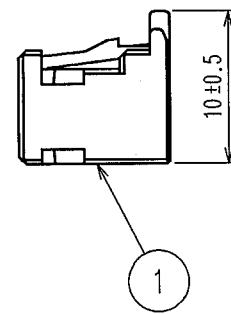

1	2	3	4						
COUNT	DESCRIPTION OF REVISIONS	BY	CHKD	DATE	COUNT	DESCRIPTION OF REVISIONS	BY	CHKD	DATE
△					△				
△					△				
△					△				

ELV. RoHS COMPLIANT

NOTE1. CONTACT : GT8B-2428SCF (CL758-0055-7)
GT8E-2022SCF (CL758-0033-4)

1	PBT	BLACK						
NO.	MATERIAL	FINISH, REMARKS	NO.	MATERIAL	FINISH, REMARKS			
CODE NO. (OLD) CL?			DRAWN	DESIGNED	CHECKED	APPROVED	RELEASED	
			Y. KADOTA 06.11.1	Y. KADOTA 06.10.13	A. Shirai '06.11.1	K. Sato '06.11.1		
DRAWING NO. EDC4-166765			PART NO. GT8E-16DS-HU					
UNITS mm			CODE NO. CL758-0064-8			1/1		