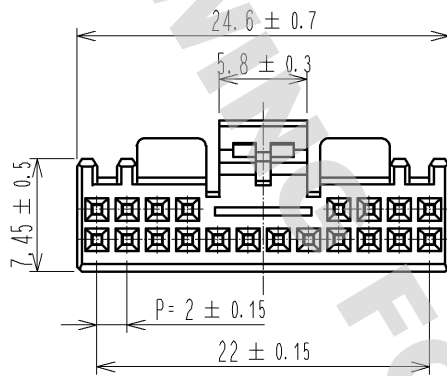

ELV. RoHS COMPLIANT

NOTE. 1 CONTACT: GT8B-2428SCF(CL758-0055-7)
GT8E-2022SCF(CL758-0033-4)

1	PBT	BLACK							
NO.	MATERIAL	FINISH	REMARKS	NO.	MATERIAL	FINISH	REMARKS		
UNITS mm		SCALE 2 : 1	COUNT 	DESCRIPTION OF REVISIONS			DESIGNED	CHECKED	DATE
HIROSE ELECTRIC CO., LTD.	APPROVED	: AR. SHIRAI	09.06.12	DRAWING NO.		EDC4-166707-00			
	CHECKED	: TY. TAKAHASHI	09.06.12	PART NO.		GT8E-20DS-HU			
	DESIGNED	: YN. KADOTA	09.06.12	CODE NO.		CL758-0052-9-00			
	DRAWN	: YN. KADOTA	09.06.12			1/1			