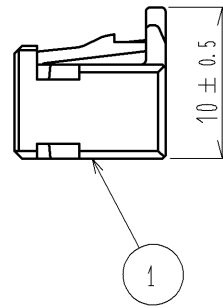

ELV. RoHS COMPLIANT

NOTE. 1 CONTACT: GT8B-2428SCF(CL758-0055-7)
GT8E-2022SCF(CL758-0033-4)

1	PBT	BLACK							
NO.	MATERIAL	FINISH	REMARKS	NO.	MATERIAL	FINISH	REMARKS		
UNITS mm		SCALE 2 : 1	COUNT 	DESCRIPTION OF REVISIONS			DESIGNED	CHECKED	DATE
HIROSE ELECTRIC CO., LTD.	APPROVED	: AR. SHIRAI	09.06.12	DRAWING NO.		EDC4-166707-00			
	CHECKED	: TY. TAKAHASHI	09.06.12	PART NO.		GT8E-20DS-HU			
	DESIGNED	: YN. KADOTA	09.06.12	CODE NO.		CL758-0052-9-00			
	DRAWN	: YN. KADOTA	09.06.12			1/1			