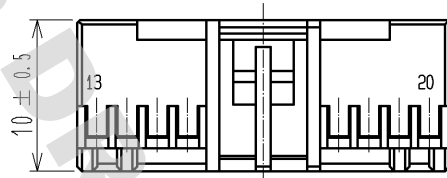

ELV. RoHS COMPLIANT

NOTE. 1 CONTACT: GT8B-2428SCF(CL758-0055-7)
GT8E-2022SCF(CL758-0033-4)

1	PBT	BLACK							
NO.	MATERIAL	FINISH	REMARKS	NO.	MATERIAL	FINISH	REMARKS		
UNITS mm		SCALE 2 : 1	COUNT 	DESCRIPTION OF REVISIONS			DESIGNED	CHECKED	DATE
HIROSE ELECTRIC CO., LTD.	APPROVED	: AR. SHIRAI	09.06.12	DRAWING NO.		EDC4-166707-00			
	CHECKED	: TY. TAKAHASHI	09.06.12	PART NO.		GT8E-20DS-HU			
	DESIGNED	: YN. KADOTA	09.06.12	CODE NO.		CL758-0052-9-00			
	DRAWN	: YN. KADOTA	09.06.12			1/1			