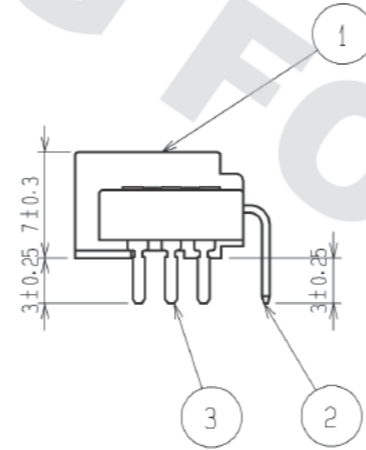

ELV. RoHS適合品

MATED CONNECTORS

RECOMMENDED PC BOARD PATTERN (CONNECTOR SIDE) AND PIN NO.

Drawing for packing

NOTE1. Eight trays(A,B) to be piled in turn. Top(the ninth step) is an empty tray. (One tray includes 184 pcs of products. One bundle:184×8=1472)

NOTE2. One K-1 box includes 2944 pcs. (1472×2=2944)

NOTE3. The size of the tray see below.

2	BRASS	TIN PLATING						
1	PBT	BLACK						
NO.	MATERIAL	FINISH .	REMARKS	NO.	MATERIAL	FINISH .	REMARKS	
UNITS	mm	SCALE	2 : 1	COUNT	1	DESCRIPTION OF REVISIONS	DESIGNED	CHECKED
						DIS-T-002880	YT. HAYAKAWA	NH. NAKATA
								DATE
								12. 08. 29
APPROVED : AR. SHIRAI		10. 06. 17		DRAWING NO.		EDC3-166758-00		
CHECKED : AR. SHIRAI		10. 06. 17		PART NO.		GT8E-3P-DS		
DESIGNED : NA. HARUBAYASHI		10. 06. 16		CODE NO.		CL758-0057-2-00		
DRAWN : HA. SHIMIZU		10. 06. 16						