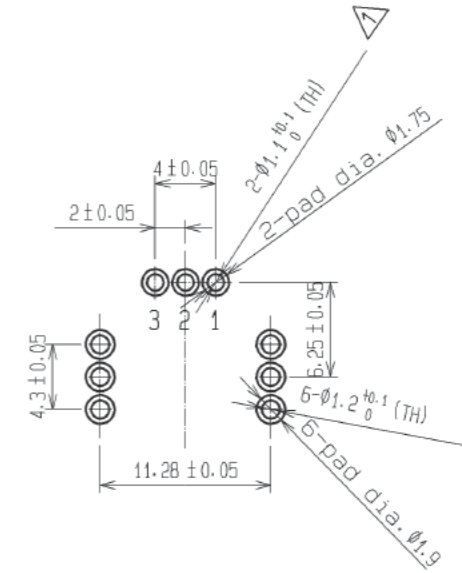

ELV. RoHS適合品

MATED CONNECTORS

RECOMMENDED PC BOARD PATTERN (CONNECTOR SIDE) AND PIN NO.

Drawing for packing

NOTE1. Eight trays(A,B) to be piled in turn. Top(the ninth step) is an empty tray. (One tray includes 184 pcs of products. One bundle:184×8=1472)

NOTE2. One K-1 box includes 2944 pcs. (1472×2=2944)

NOTE3. The size of the tray see below.

2	BRASS	TIN PLATING						
1	PBT	BLACK						
NO.	MATERIAL	FINISH .	REMARKS	NO.	MATERIAL	FINISH .	REMARKS	
UNITS	mm	SCALE	2 : 1	COUNT	1	DESCRIPTION OF REVISIONS	DESIGNED	CHECKED
						DIS-T-002880	YT. HAYAKAWA	NH. NAKATA
								DATE
								12. 08. 29
APPROVED : AR. SHIRAI		10. 06. 17		DRAWING NO.		EDC3-166758-00		
CHECKED : AR. SHIRAI		10. 06. 17		PART NO.		GT8E-3P-DS		
DESIGNED : NA. HARUBAYASHI		10. 06. 16		CODE NO.		CL758-0057-2-00		
DRAWN : HA. SHIMIZU		10. 06. 16						