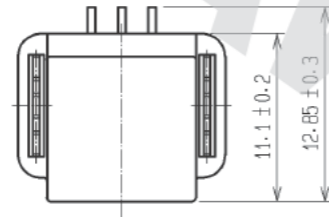

ELV. RoHS適合品

MATED CONNECTORS

RECOMMENDED PC BOARD PATTERN (CONNECTOR SIDE) AND PIN NO.

Drawing for packing

NOTE1. Eight trays(A,B) to be piled in turn. Top(the ninth step) is an empty tray. (One tray includes 184 pcs of products. One bundle:184×8=1472)

NOTE2. One K-1 box includes 2944 pcs. (1472×2=2944)

NOTE3. The size of the tray see below.

2	BRASS	TIN PLATING						
1	PBT	BLACK						
NO.	MATERIAL	FINISH .	REMARKS	NO.	MATERIAL	FINISH .	REMARKS	
UNITS	mm	SCALE	2 : 1	COUNT	1	DESCRIPTION OF REVISIONS	DESIGNED	CHECKED
						DIS-T-002880	YT. HAYAKAWA	NH. NAKATA
								DATE
								12. 08. 29
APPROVED : AR. SHIRAI		10. 06. 17		DRAWING NO.		EDC3-166758-00		
CHECKED : AR. SHIRAI		10. 06. 17		PART NO.		GT8E-3P-DS		
DESIGNED : NA. HARUBAYASHI		10. 06. 16		CODE NO.		CL758-0057-2-00		
DRAWN : HA. SHIMIZU		10. 06. 16						