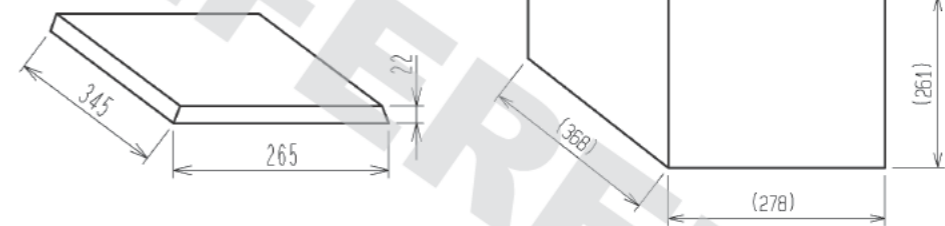

ELV. RoHS適合品

MATED CONNECTORS

RECOMMENDED PC BOARD PATTERN (CONNECTOR SIDE) AND PIN NO.

Drawing for packing

NOTE1. Eight trays(A,B) to be piled in turn. Top(the ninth step) is an empty tray. (One tray includes 184 pcs of products. One bundle:184×8=1472)

NOTE2. One K-1 box includes 2944 pcs. (1472×2=2944)

NOTE3. The size of the tray see below.

2	BRASS	TIN PLATING						
1	PBT	BLACK						
NO.	MATERIAL	FINISH .	REMARKS	NO.	MATERIAL	FINISH .	REMARKS	
UNITS	mm	SCALE	2 : 1	COUNT	1	DESCRIPTION OF REVISIONS	DESIGNED	CHECKED
						DIS-T-002880	YT. HAYAKAWA	NH. NAKATA
								DATE
								12. 08. 29
APPROVED : AR. SHIRAI		10. 06. 17		DRAWING NO.		EDC3-166758-00		
CHECKED : AR. SHIRAI		10. 06. 17		PART NO.		GT8E-3P-DS		
DESIGNED : NA. HARUBAYASHI		10. 06. 16		CODE NO.		CL758-0057-2-00		
DRAWN : HA. SHIMIZU		10. 06. 16						