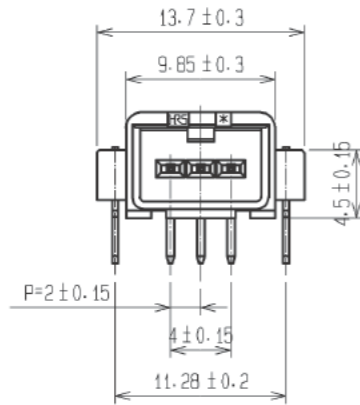

ELV. RoHS適合品

MATED CONNECTORS

RECOMMENDED PC BOARD PATTERN (CONNECTOR SIDE) AND PIN NO.

Drawing for packing

NOTE1. Eight trays(A,B) to be piled in turn. Top(the ninth step) is an empty tray. (One tray includes 184 pcs of products. One bundle:184×8=1472)

NOTE2. One K-1 box includes 2944 pcs. (1472×2=2944)

NOTE3. The size of the tray see below.

2	BRASS	TIN PLATING						
1	PBT	BLACK						
NO.	MATERIAL	FINISH .	REMARKS	NO.	MATERIAL	FINISH .	REMARKS	
UNITS	mm	SCALE	2 : 1	COUNT	1	DESCRIPTION OF REVISIONS	DESIGNED	CHECKED
						DIS-T-002880	YT. HAYAKAWA	NH. NAKATA
								DATE
								12. 08. 29
APPROVED : AR. SHIRAI		10. 06. 17		DRAWING NO.		EDC3-166758-00		
CHECKED : AR. SHIRAI		10. 06. 17		PART NO.		GT8E-3P-DS		
DESIGNED : NA. HARUBAYASHI		10. 06. 16		CODE NO.		CL758-0057-2-00		
DRAWN : HA. SHIMIZU		10. 06. 16						