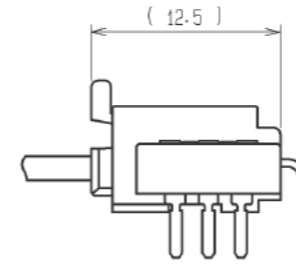

ELV. RoHS適合品

MATED CONNECTORS

RECOMMENDED PC BOARD PATTERN (CONNECTOR SIDE) AND PIN NO.

Drawing for packing

NOTE1. Eight trays(A,B) to be piled in turn. Top(the ninth step) is an empty tray. (One tray includes 184 pcs of products. One bundle:184×8=1472)

NOTE2. One K-1 box includes 2944 pcs. (1472×2=2944)

NOTE3. The size of the tray see below.

2	BRASS	TIN PLATING						
1	PBT	BLACK						
NO.	MATERIAL	FINISH .	REMARKS	NO.	MATERIAL	FINISH .	REMARKS	
UNITS	mm	SCALE	2 : 1	COUNT	1	DESCRIPTION OF REVISIONS	DESIGNED	CHECKED
						DIS-T-002880	YT. HAYAKAWA	NH. NAKATA
								DATE
								12. 08. 29
APPROVED : AR. SHIRAI		10. 06. 17		DRAWING NO.		EDC3-166758-00		
CHECKED : AR. SHIRAI		10. 06. 17		PART NO.		GT8E-3P-DS		
DESIGNED : NA. HARUBAYASHI		10. 06. 16		CODE NO.		CL758-0057-2-00		
DRAWN : HA. SHIMIZU		10. 06. 16						