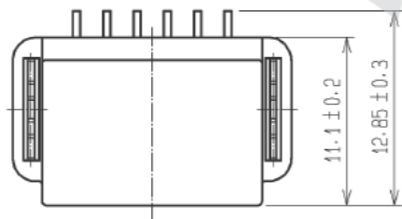

ELV. RoHS COMPLIANT

MATED CONNECTORS

RECOMMENDED PC BOARD PATTERN (CONNECTOR SIDE) AND PIN No.

⚠ Drawing for packing.

Note1. Eight trays(A, B) to be piled in turn. Top(the ninth step) is an empty tray. (One tray includes 136 pcs of products. One bundle: 136×8=1088 pcs.)

Note2. One K-1 box includes 2176 pcs. (1088×2=2176)

Note3. The size of the tray see below.

2	BRASS	TIN PLATING						
1	PBT	BLACK						
NO.	MATERIAL	FINISH .	REMARKS	NO.	MATERIAL	FINISH .	REMARKS	
UNITS	mm	SCALE	2 : 1	COUNT	1	DESCRIPTION OF REVISIONS	DESIGNED	CHECKED
						DIS-T-002880	YT. HAYAKAWA	NH. NAKATA
							DATE	12. 08. 29
						APPROVED : KS. SATOH	08. 07. 28	
						CHECKED : AR. SHIRAI	08. 07. 28	
						DESIGNED : YN. KADOTA	08. 07. 28	
						DRAWN : YN. KADOTA	08. 07. 28	
HIROSE ELECTRIC CO., LTD.				DRAWING NO. EDC3-166697-00 PART NO. GT8E-6P-DS CODE NO. CL758-0042-5-00		1/1		