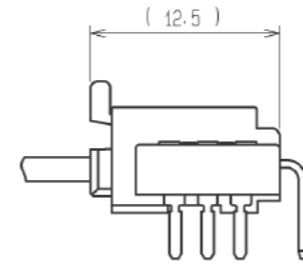

ELV. RoHS COMPLIANT

MATED CONNECTORS

RECOMMENDED PC BOARD PATTERN (CONNECTOR SIDE) AND PIN No.

⚠ Drawing for packing.

Note1. Eight trays(A, B) to be piled in turn. Top(the ninth step) is an empty tray. (One tray includes 136 pcs of products. One bundle: 136×8=1088 pcs.)

Note2. One K-1 box includes 2176 pcs. (1088×2=2176)

Note3. The size of the tray see below.

2	BRASS	TIN PLATING						
1	PBT	BLACK						
NO.	MATERIAL	FINISH .	REMARKS	NO.	MATERIAL	FINISH .	REMARKS	
UNITS	mm	SCALE	2 : 1	COUNT	1	DESCRIPTION OF REVISIONS	DESIGNED	CHECKED
						DIS-T-002880	YT. HAYAKAWA	NH. NAKATA
							DATE	12. 08. 29
						APPROVED : KS. SATOH	08. 07. 28	
						CHECKED : AR. SHIRAI	08. 07. 28	
						DESIGNED : YN. KADOTA	08. 07. 28	
						DRAWN : YN. KADOTA	08. 07. 28	
HIROSE ELECTRIC CO., LTD.				DRAWING NO. EDC3-166697-00 PART NO. GT8E-6P-DS CODE NO. CL758-0042-5-00		1/1		