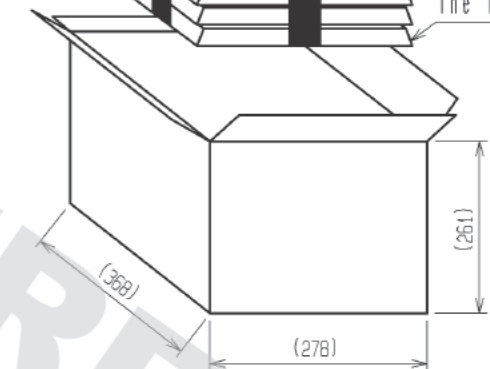

ELV. RoHS COMPLIANT

MATED CONNECTORS

RECOMMENDED PC BOARD PATTERN (CONNECTOR SIDE) AND PIN No.

⚠ Drawing for packing.

Note1. Eight trays(A, B) to be piled in turn. Top(the ninth step) is an empty tray. (One tray includes 136 pcs of products. One bundle: 136×8=1088 pcs.)

Note2. One K-1 box includes 2176 pcs. (1088×2=2176)

Note3. The size of the tray see below.

2	BRASS	TIN PLATING						
1	PBT	BLACK						
NO.	MATERIAL	FINISH .	REMARKS	NO.	MATERIAL	FINISH .	REMARKS	
UNITS	mm	SCALE	2 : 1	COUNT	1	DESCRIPTION OF REVISIONS	DESIGNED	CHECKED
						DIS-T-002880	YT. HAYAKAWA	NH. NAKATA
							DATE	12. 08. 29
						APPROVED : KS. SATOH	08. 07. 28	
						CHECKED : AR. SHIRAI	08. 07. 28	
						DESIGNED : YN. KADOTA	08. 07. 28	
						DRAWN : YN. KADOTA	08. 07. 28	
HIROSE ELECTRIC CO., LTD.				DRAWING NO. EDC3-166697-00 PART NO. GT8E-6P-DS CODE NO. CL758-0042-5-00		1/1		