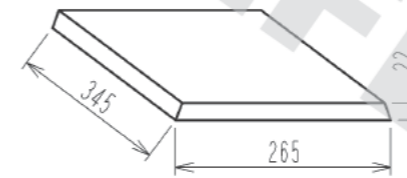

ELV. RoHS COMPLIANT

MATED CONNECTORS

RECOMMENDED PC BOARD PATTERN (CONNECTOR SIDE) AND PIN No.

⚠ Drawing for packing.

Note1. Eight trays(A, B) to be piled in turn. Top(the ninth step) is an empty tray. (One tray includes 136 pcs of products. One bundle: 136×8=1088 pcs.)

Note2. One K-1 box includes 2176 pcs. (1088×2=2176)

Note3. The size of the tray see below.

2	BRASS	TIN PLATING						
1	PBT	BLACK						
NO.	MATERIAL	FINISH .	REMARKS	NO.	MATERIAL	FINISH .	REMARKS	
UNITS	mm	SCALE	2 : 1	COUNT	1	DESCRIPTION OF REVISIONS	DESIGNED	CHECKED
						DIS-T-002880	YT. HAYAKAWA	NH. NAKATA
							DATE	12. 08. 29
						APPROVED : KS. SATOH	08. 07. 28	
						CHECKED : AR. SHIRAI	08. 07. 28	
						DESIGNED : YN. KADOTA	08. 07. 28	
						DRAWN : YN. KADOTA	08. 07. 28	
HIROSE ELECTRIC CO., LTD.				DRAWING NO. EDC3-166697-00 PART NO. GT8E-6P-DS CODE NO. CL758-0042-5-00		1/1		