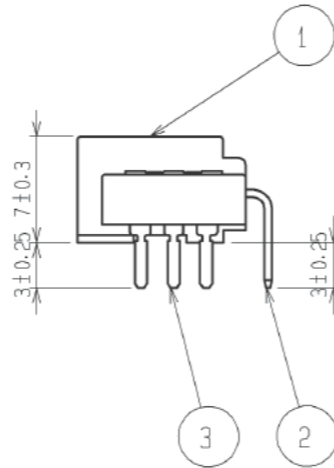

ELV. RoHS COMPLIANT

MATED CONNECTORS

RECOMMENDED PC BOARD PATTERN (CONNECTOR SIDE) AND PIN No.

⚠ Drawing for packing.

Note1. Eight trays(A, B) to be piled in turn. Top(the ninth step) is an empty tray. (One tray includes 136 pcs of products. One bundle: 136×8=1088 pcs.)

Note2. One K-1 box includes 2176 pcs. (1088×2=2176)

Note3. The size of the tray see below.

2	BRASS	TIN PLATING						
1	PBT	BLACK						
NO.	MATERIAL	FINISH .	REMARKS	NO.	MATERIAL	FINISH .	REMARKS	
UNITS	mm	SCALE	2 : 1	COUNT	1	DESCRIPTION OF REVISIONS	DESIGNED	CHECKED
						DIS-T-002880	YT. HAYAKAWA	NH. NAKATA
							DATE	12. 08. 29
						APPROVED : KS. SATOH	08. 07. 28	
						CHECKED : AR. SHIRAI	08. 07. 28	
						DESIGNED : YN. KADOTA	08. 07. 28	
						DRAWN : YN. KADOTA	08. 07. 28	
HIROSE ELECTRIC CO., LTD.				DRAWING NO. EDC3-166697-00 PART NO. GT8E-6P-DS CODE NO. CL758-0042-5-00		1/1		