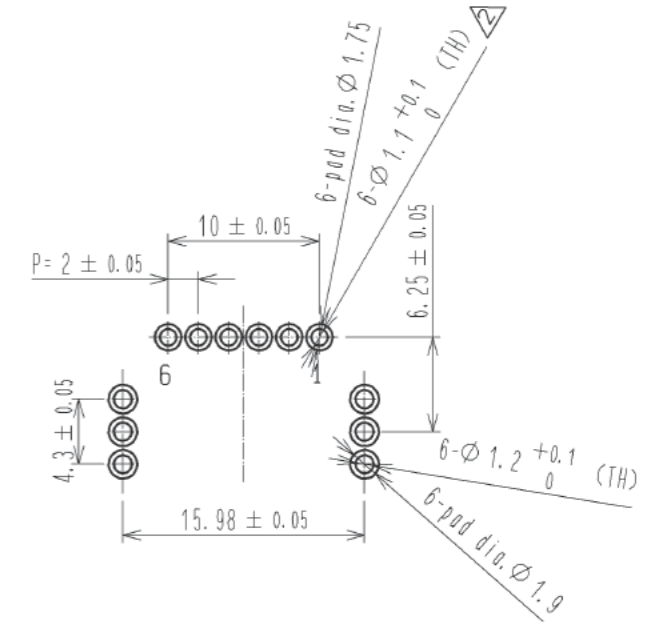

ELV. RoHS COMPLIANT

MATED CONNECTORS

RECOMMENDED PC BOARD PATTERN (CONNECTOR SIDE) AND PIN No.

⚠ Drawing for packing.

Note1. Eight trays(A, B) to be piled in turn. Top(the ninth step) is an empty tray. (One tray includes 136 pcs of products. One bundle: 136×8=1088 pcs.)

Note2. One K-1 box includes 2176 pcs. (1088×2=2176)

Note3. The size of the tray see below.

2	BRASS	TIN PLATING						
1	PBT	BLACK						
NO.	MATERIAL	FINISH .	REMARKS	NO.	MATERIAL	FINISH .	REMARKS	
UNITS	mm	SCALE	2 : 1	COUNT	1	DESCRIPTION OF REVISIONS	DESIGNED	CHECKED
						DIS-T-002880	YT. HAYAKAWA	NH. NAKATA
							DATE	12. 08. 29
						APPROVED : KS. SATOH	08. 07. 28	
						CHECKED : AR. SHIRAI	08. 07. 28	
						DESIGNED : YN. KADOTA	08. 07. 28	
						DRAWN : YN. KADOTA	08. 07. 28	
HIROSE ELECTRIC CO., LTD.				DRAWING NO. EDC3-166697-00 PART NO. GT8E-6P-DS CODE NO. CL758-0042-5-00		1/1		