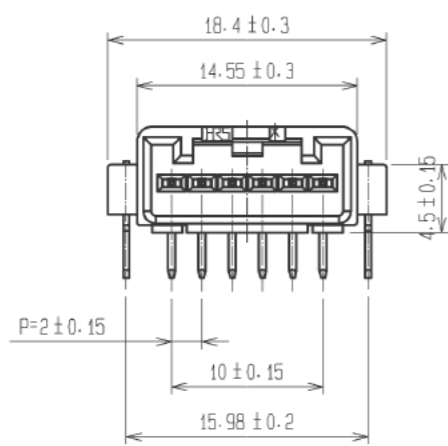

ELV. RoHS COMPLIANT

MATED CONNECTORS

RECOMMENDED PC BOARD PATTERN (CONNECTOR SIDE) AND PIN No.

⚠ Drawing for packing.

Note1. Eight trays(A, B) to be piled in turn. Top(the ninth step) is an empty tray. (One tray includes 136 pcs of products. One bundle: 136×8=1088 pcs.)

Note2. One K-1 box includes 2176 pcs. (1088×2=2176)

Note3. The size of the tray see below.

2	BRASS	TIN PLATING						
1	PBT	BLACK						
NO.	MATERIAL	FINISH .	REMARKS	NO.	MATERIAL	FINISH .	REMARKS	
UNITS	mm	SCALE	2 : 1	COUNT	1	DESCRIPTION OF REVISIONS	DESIGNED	CHECKED
						DIS-T-002880	YT. HAYAKAWA	NH. NAKATA
							DATE	12. 08. 29
						APPROVED : KS. SATOH	08. 07. 28	
						CHECKED : AR. SHIRAI	08. 07. 28	
						DESIGNED : YN. KADOTA	08. 07. 28	
						DRAWN : YN. KADOTA	08. 07. 28	
HIROSE ELECTRIC CO., LTD.				DRAWING NO. EDC3-166697-00 PART NO. GT8E-6P-DS CODE NO. CL758-0042-5-00		1/1		