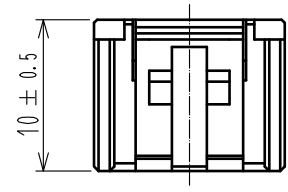

ELV. RoHS COMPLIANT

① Delete unnecessary lines

NOTE.1 CONTACT: GT8E-2022SCF(CL758-0033-4)
GT8B-2428SCF(CL758-0055-7)

1	PBT	BLACK						
NO.	MATERIAL	FINISH	REMARKS	NO.	MATERIAL	FINISH	REMARKS	
UNITS mm		SCALE 2 : 1	COUNT ① 3	DESCRIPTION OF REVISIONS DIS-T-00003720		DESIGNED DONGCHAN KIM	CHECKED HS.OZAWA	DATE 18.08.27
HIROSE ELECTRIC CO., LTD.		APPROVED : KS. SATOH	08.04.25	DRAWING NO.		EDC4-166703-00		
		CHECKED : AR. SHIRAI	08.04.25	PART NO.		GT8E-6S-HU		
		DESIGNED : YN. KADOTA	08.04.22	CODE NO.		CL758-0048-1-00		
		DRAWN : YN. KADOTA	08.04.22			① 1/1		