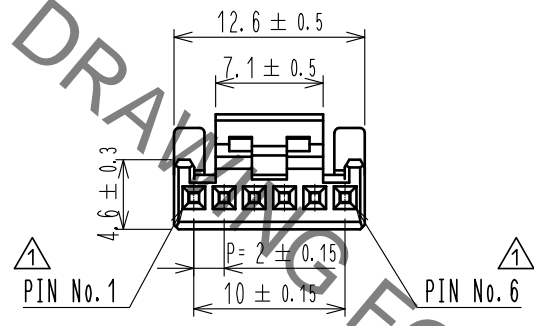

ELV. RoHS COMPLIANT

① Delete unnecessary lines

NOTE.1 CONTACT: GT8E-2022SCF(CL758-0033-4)
GT8B-2428SCF(CL758-0055-7)

1	PBT	BLACK						
NO.	MATERIAL	FINISH	REMARKS	NO.	MATERIAL	FINISH	REMARKS	
UNITS mm		SCALE 2 : 1	COUNT ① 3	DESCRIPTION OF REVISIONS DIS-T-00003720		DESIGNED DONGCHAN KIM	CHECKED HS.OZAWA	DATE 18.08.27
HIROSE ELECTRIC CO., LTD.		APPROVED : KS. SATOH	08.04.25	DRAWING NO.		EDC4-166703-00		
		CHECKED : AR. SHIRAI	08.04.25	PART NO.		GT8E-6S-HU		
		DESIGNED : YN. KADOTA	08.04.22	CODE NO.		CL758-0048-1-00		
		DRAWN : YN. KADOTA	08.04.22			① 1/1		