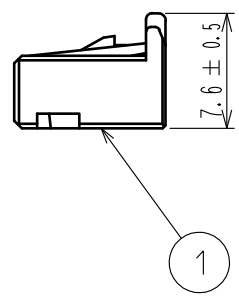

ELV. RoHS COMPLIANT

① Delete unnecessary lines

NOTE.1 CONTACT: GT8E-2022SCF(CL758-0033-4)
GT8B-2428SCF(CL758-0055-7)

1	PBT	BLACK						
NO.	MATERIAL	FINISH	REMARKS	NO.	MATERIAL	FINISH	REMARKS	
UNITS mm		SCALE 2 : 1	COUNT ① 3	DESCRIPTION OF REVISIONS DIS-T-00003720		DESIGNED DONGCHAN KIM	CHECKED HS.OZAWA	DATE 18.08.27
HIROSE ELECTRIC CO., LTD.		APPROVED : KS. SATOH	08.04.25	DRAWING NO.		EDC4-166703-00		
		CHECKED : AR. SHIRAI	08.04.25	PART NO.		GT8E-6S-HU		
		DESIGNED : YN. KADOTA	08.04.22	CODE NO.		CL758-0048-1-00		
		DRAWN : YN. KADOTA	08.04.22			① 1/1		