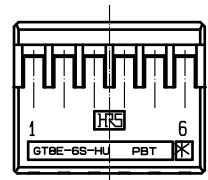

ELV. RoHS COMPLIANT

① Delete unnecessary lines

NOTE.1 CONTACT: GT8E-2022SCF(CL758-0033-4)
GT8B-2428SCF(CL758-0055-7)

1	PBT	BLACK						
NO.	MATERIAL	FINISH	REMARKS	NO.	MATERIAL	FINISH	REMARKS	
UNITS mm		SCALE 2 : 1	COUNT ① 3	DESCRIPTION OF REVISIONS DIS-T-00003720		DESIGNED DONGCHAN KIM	CHECKED HS.OZAWA	DATE 18.08.27
HIROSE ELECTRIC CO., LTD.		APPROVED : KS. SATOH	08.04.25	DRAWING NO.		EDC4-166703-00		
		CHECKED : AR. SHIRAI	08.04.25	PART NO.		GT8E-6S-HU		
		DESIGNED : YN. KADOTA	08.04.22	CODE NO.		CL758-0048-1-00		
		DRAWN : YN. KADOTA	08.04.22			① 1/1		