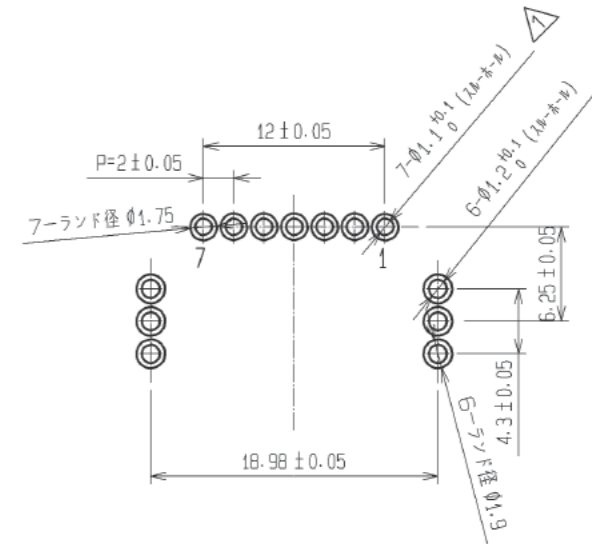

ELV. RoHS COMPLIANT

MATED CONNECTORS

RECOMMENDED PC BOARD PATTERN (CONNECTOR SIDE) AND PIN No.

Drawing for packing.

Note1. Eight trays(A, B) to be piled in turn. Top(the ninth step) is an empty tray. ( One tray includes 120 pcs of products. One bundle: 120×8=960 pcs.)

Note2. One K-1 box includes 1920 pcs. (960×2=1920)

Note3. The size of the tray see below.

2	BRASS	TIN PLATING						
1	PBT	BLACK				3	BRASS	TIN PLATING
NO.	MATERIAL	FINISH .	REMARKS	NO.	MATERIAL	FINISH .	REMARKS	
UNITS mm		SCALE 2 : 1	COUNT 1	DESCRIPTION OF REVISIONS DIS-T-002880	DESIGNED YT. HAYAKAWA	CHECKED NH. NAKATA	DATE 12. 08. 29	
APPROVED : AR. SHIRAI 11. 08. 05				DRAWING NO. EDC3-166760-00				
CHECKED : NA. HARUBAYASHI 11. 08. 05				PART NO. GT8E-7P-DS				
DESIGNED : YN. KADOTA 11. 08. 05				CODE NO. CL758-0059-8-00				
DRAWN : YN. KADOTA 11. 08. 05								