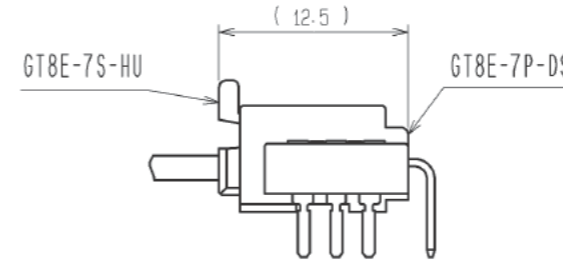

ELV. RoHS COMPLIANT

MATED CONNECTORS

RECOMMENDED PC BOARD PATTERN (CONNECTOR SIDE) AND PIN No.

Drawing for packing.

Note1. Eight trays(A, B) to be piled in turn. Top(the ninth step) is an empty tray. ( One tray includes 120 pcs of products. One bundle: 120×8=960 pcs.)

Note2. One K-1 box includes 1920 pcs. (960×2=1920)

Note3. The size of the tray see below.

2	BRASS	TIN PLATING						
1	PBT	BLACK				3	BRASS	TIN PLATING
NO.	MATERIAL	FINISH .	REMARKS	NO.	MATERIAL	FINISH .	REMARKS	
UNITS mm		SCALE 2 : 1	COUNT 1	DESCRIPTION OF REVISIONS DIS-T-002880	DESIGNED YT. HAYAKAWA	CHECKED NH. NAKATA	DATE 12. 08. 29	
APPROVED : AR. SHIRAI 11. 08. 05				DRAWING NO. EDC3-166760-00				
CHECKED : NA. HARUBAYASHI 11. 08. 05				PART NO. GT8E-7P-DS				
DESIGNED : YN. KADOTA 11. 08. 05				CODE NO. CL758-0059-8-00				
DRAWN : YN. KADOTA 11. 08. 05								