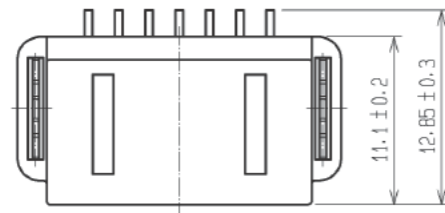

ELV. RoHS COMPLIANT

MATED CONNECTORS

RECOMMENDED PC BOARD PATTERN (CONNECTOR SIDE) AND PIN No.

Drawing for packing.

Note1. Eight trays(A, B) to be piled in turn. Top(the ninth step) is an empty tray. ( One tray includes 120 pcs of products. One bundle: 120×8=960 pcs.)

Note2. One K-1 box includes 1920 pcs. (960×2=1920)

Note3. The size of the tray see below.

2	BRASS	TIN PLATING						
1	PBT	BLACK				3	BRASS	TIN PLATING
NO.	MATERIAL	FINISH .	REMARKS	NO.	MATERIAL	FINISH .	REMARKS	
UNITS mm		SCALE 2 : 1	COUNT 1	DESCRIPTION OF REVISIONS DIS-T-002880	DESIGNED YT. HAYAKAWA	CHECKED NH. NAKATA	DATE 12. 08. 29	
APPROVED : AR. SHIRAI 11. 08. 05				DRAWING NO. EDC3-166760-00				
CHECKED : NA. HARUBAYASHI 11. 08. 05				PART NO. GT8E-7P-DS				
DESIGNED : YN. KADOTA 11. 08. 05				CODE NO. CL758-0059-8-00				
DRAWN : YN. KADOTA 11. 08. 05								