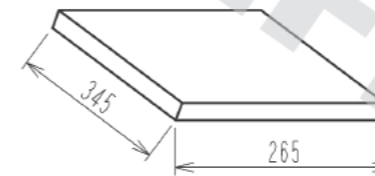

ELV. RoHS COMPLIANT

MATED CONNECTORS

RECOMMENDED PC BOARD PATTERN (CONNECTOR SIDE) AND PIN No.

Drawing for packing.

Note1. Eight trays(A, B) to be piled in turn. Top(the ninth step) is an empty tray. ( One tray includes 120 pcs of products. One bundle: 120×8=960 pcs.)

Note2. One K-1 box includes 1920 pcs. (960×2=1920)

Note3. The size of the tray see below.

2	BRASS	TIN PLATING						
1	PBT	BLACK				3	BRASS	TIN PLATING
NO.	MATERIAL	FINISH .	REMARKS	NO.	MATERIAL	FINISH .	REMARKS	
UNITS mm		SCALE 2 : 1	COUNT 1	DESCRIPTION OF REVISIONS DIS-T-002880	DESIGNED YT. HAYAKAWA	CHECKED NH. NAKATA	DATE 12. 08. 29	
APPROVED : AR. SHIRAI 11. 08. 05				DRAWING NO. EDC3-166760-00				
CHECKED : NA. HARUBAYASHI 11. 08. 05				PART NO. GT8E-7P-DS				
DESIGNED : YN. KADOTA 11. 08. 05				CODE NO. CL758-0059-8-00				
DRAWN : YN. KADOTA 11. 08. 05								