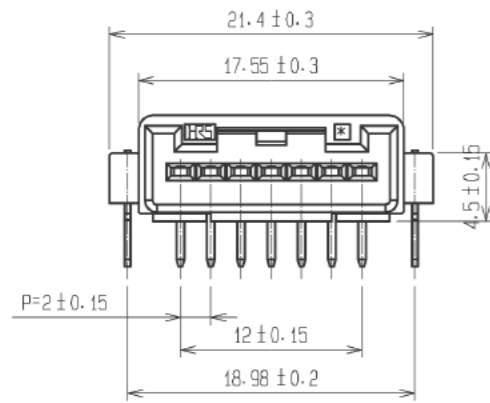

ELV. RoHS COMPLIANT

MATED CONNECTORS

RECOMMENDED PC BOARD PATTERN (CONNECTOR SIDE) AND PIN No.

Drawing for packing.

Note1. Eight trays(A, B) to be piled in turn. Top(the ninth step) is an empty tray. ( One tray includes 120 pcs of products. One bundle: 120×8=960 pcs.)

Note2. One K-1 box includes 1920 pcs. (960×2=1920)

Note3. The size of the tray see below.

2	BRASS	TIN PLATING						
1	PBT	BLACK				3	BRASS	TIN PLATING
NO.	MATERIAL	FINISH .	REMARKS	NO.	MATERIAL	FINISH .	REMARKS	
UNITS mm		SCALE 2 : 1	COUNT 1	DESCRIPTION OF REVISIONS DIS-T-002880	DESIGNED YT. HAYAKAWA	CHECKED NH. NAKATA	DATE 12. 08. 29	
APPROVED : AR. SHIRAI 11. 08. 05				DRAWING NO. EDC3-166760-00				
CHECKED : NA. HARUBAYASHI 11. 08. 05				PART NO. GT8E-7P-DS				
DESIGNED : YN. KADOTA 11. 08. 05				CODE NO. CL758-0059-8-00				
DRAWN : YN. KADOTA 11. 08. 05								