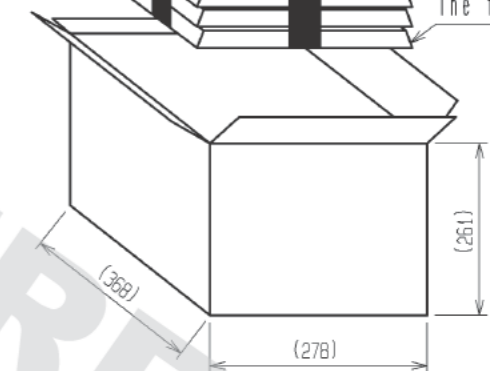

ELV. RoHS COMPLIANT

MATED CONNECTORS

RECOMMENDED PC BOARD PATTERN (CONNECTOR SIDE) AND PIN No.

Drawing for packing.

Note1. Eight trays(A, B) to be piled in turn. Top(the ninth step) is an empty tray. ( One tray includes 120 pcs of products. One bundle: 120×8=960 pcs.)

Note2. One K-1 box includes 1920 pcs. (960×2=1920)

Note3. The size of the tray see below.

2	BRASS	TIN PLATING						
1	PBT	BLACK				3	BRASS	TIN PLATING
NO.	MATERIAL	FINISH .	REMARKS	NO.	MATERIAL	FINISH .	REMARKS	
UNITS mm		SCALE 2 : 1	COUNT 1	DESCRIPTION OF REVISIONS DIS-T-002880	DESIGNED YT. HAYAKAWA	CHECKED NH. NAKATA	DATE 12. 08. 29	
APPROVED : AR. SHIRAI 11. 08. 05				DRAWING NO. EDC3-166760-00				
CHECKED : NA. HARUBAYASHI 11. 08. 05				PART NO. GT8E-7P-DS				
DESIGNED : YN. KADOTA 11. 08. 05				CODE NO. CL758-0059-8-00				
DRAWN : YN. KADOTA 11. 08. 05								