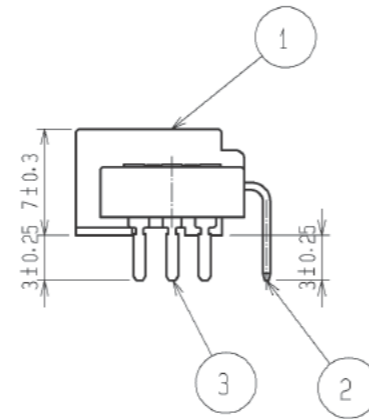

ELV. RoHS COMPLIANT

MATED CONNECTORS

RECOMMENDED PC BOARD PATTERN (CONNECTOR SIDE) AND PIN No.

Drawing for packing.

Note1. Eight trays(A, B) to be piled in turn. Top(the ninth step) is an empty tray. ( One tray includes 120 pcs of products. One bundle: 120×8=960 pcs.)

Note2. One K-1 box includes 1920 pcs. (960×2=1920)

Note3. The size of the tray see below.

2	BRASS	TIN PLATING						
1	PBT	BLACK				3	BRASS	TIN PLATING
NO.	MATERIAL	FINISH .	REMARKS	NO.	MATERIAL	FINISH .	REMARKS	
UNITS mm		SCALE 2 : 1	COUNT 1	DESCRIPTION OF REVISIONS DIS-T-002880	DESIGNED YT. HAYAKAWA	CHECKED NH. NAKATA	DATE 12. 08. 29	
APPROVED : AR. SHIRAI 11. 08. 05				DRAWING NO. EDC3-166760-00				
CHECKED : NA. HARUBAYASHI 11. 08. 05				PART NO. GT8E-7P-DS				
DESIGNED : YN. KADOTA 11. 08. 05				CODE NO. CL758-0059-8-00				
DRAWN : YN. KADOTA 11. 08. 05								