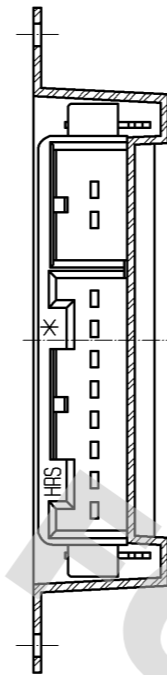

ELV. ROHS COMPLIANT

NOTE1. RECOMMENDED TEMPERATURE PROFILE FOR REFLOW
(REFER TO RIGHT FIG.)
USED REFLOW SYSTEM
: IR IN THE AIR OR NITROGEN
NO. OF CYCLES : 2 MAX
PEAK : 250°C
OVER 230°C : 20~40s
PREHEAT : 150~180°C
60~120s

2. CO-PLANARITY SHALL BE 0.1 MAX.
3. MATING HALF : GT8E-2S-2C (CL758-0030-6)
GT8E-8S-2C (CL758-0029-7)

2	BRASS	NICKEL PLATING 0.5µm + TIN AND COPPER PLATING 1.0µm	3	BRASS	NICKEL PLATING 0.5µm + TIN AND COPPER PLATING 1.0µm
1	PPS	BLACK			
NO.	MATERIAL	FINISH . REMARKS	NO.	MATERIAL	FINISH . REMARKS
UNITS	mm	SCALE	2 : 1	COUNT	1
DESCRIPTION OF REVISIONS			DESIGNED	Y.N. KADOTA	CHECKED
DIS-T-002630			DATE	07.01.12	AR. SHIRAI
APPROVED : KS. SATOH			DATE	07.01.12	
CHECKED : AR. SHIRAI			DATE	06.05.13	
DESIGNED : Y.N. KADOTA			DATE	06.05.13	
DRAWN : Y.N. KADOTA			DATE	06.05.13	
DRAWING NO.			EDC3-166399-01		
PART NO.			GT8E-8/2P-2H(70)		
CODE NO.			CL758-0031-9-70		
			1/2		

DRAWING FOR REFERENCE: This is subject to change without notice
08/11/2012

DRAWING FOR REFERENCE: This is subject to change without notice
08/11/2012

TOP COVER TAPE

EMBOSSED CARRIER TAPE

GT8E-8/2P-2H(70)

NOTE1. PACKING TYPE: TAPE AND REEL. 500 PCS PER REEL.

HRS

DRAWING NO.	EDC3-166399-01
PART NO.	GT8E-8/2P-2H(70)
CODE NO.	CL758-0031-9-70

2/2

X-ON Electronics

Largest Supplier of Electrical and Electronic Components

Click to view similar products for [Automotive Connectors](#) category: