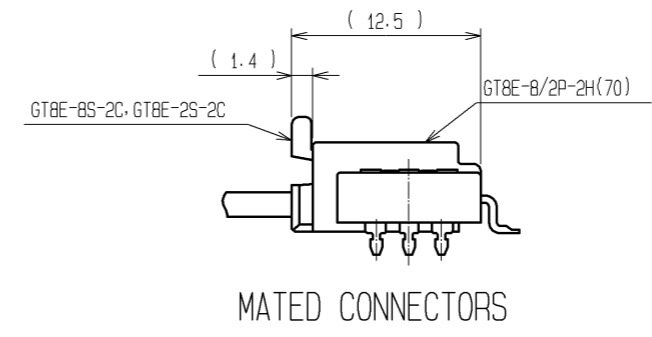

ELV. ROHS COMPLIANT

NOTE1. RECOMMENDED TEMPERATURE PROFILE FOR REFLOW
(REFER TO RIGHT FIG.)
USED REFLOW SYSTEM
: IR IN THE AIR OR NITROGEN
NO. OF CYCLES : 2 MAX
PEAK : 250°C
OVER 230°C : 20~40s
PREHEAT : 150~180°C
60~120s

2. CO-PLANARITY SHALL BE 0.1 MAX.
3. MATING HALF : GT8E-2S-2C (CL758-0030-6)
GT8E-8S-2C (CL758-0029-7)

2	BRASS	NICKEL PLATING 0.5µm + TIN AND COPPER PLATING 1.0µm	3	BRASS	NICKEL PLATING 0.5µm + TIN AND COPPER PLATING 1.0µm
1	PPS	BLACK			
NO.	MATERIAL	FINISH . REMARKS	NO.	MATERIAL	FINISH . REMARKS
UNITS	mm	SCALE	2 : 1	COUNT	1
DESCRIPTION OF REVISIONS			DESIGNED	Y.N. KADOTA	CHECKED
DIS-T-002630			DATE	07.01.12	AR. SHIRAI
APPROVED : KS. SATOH			DATE	07.01.12	
CHECKED : AR. SHIRAI			DATE	06.05.13	
DESIGNED : Y.N. KADOTA			DATE	06.05.13	
DRAWN : Y.N. KADOTA			DATE	06.05.13	
DRAWING NO.			EDC3-166399-01		
PART NO.			GT8E-8/2P-2H(70)		
CODE NO.			CL758-0031-9-70		
			1/2		

DRAWING FOR REFERENCE: This is subject to change without notice
08/11/2012

DRAWING FOR REFERENCE: This is subject to change without notice
08/11/2012

TOP COVER TAPE

EMBOSSED CARRIER TAPE

GT8E-8/2P-2H(70)

NOTE1. PACKING TYPE: TAPE AND REEL. 500 PCS PER REEL.