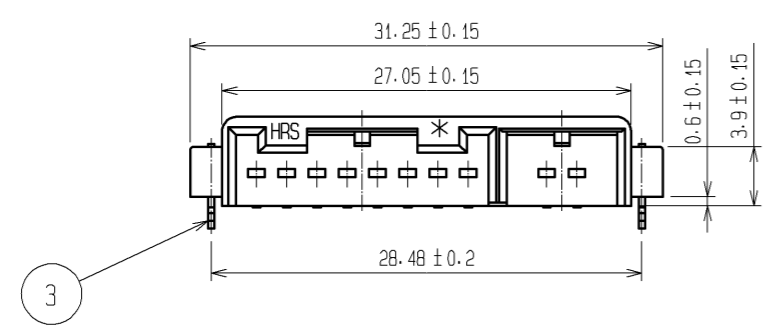

ELV. ROHS COMPLIANT

NOTE1. RECOMMENDED TEMPERATURE PROFILE FOR REFLOW
(REFER TO RIGHT FIG.)
USED REFLOW SYSTEM
: IR IN THE AIR OR NITROGEN
NO. OF CYCLES : 2 MAX
PEAK : 250°C
OVER 230°C : 20~40s
PREHEAT : 150~180°C
60~120s

2. CO-PLANARITY SHALL BE 0.1 MAX.
3. MATING HALF : GT8E-2S-2C (CL758-0030-6)
GT8E-8S-2C (CL758-0029-7)

2	BRASS	NICKEL PLATING 0.5µm + TIN AND COPPER PLATING 1.0µm	3	BRASS	NICKEL PLATING 0.5µm + TIN AND COPPER PLATING 1.0µm
1	PPS	BLACK			
NO.	MATERIAL	FINISH . REMARKS	NO.	MATERIAL	FINISH . REMARKS
UNITS	mm	SCALE	2 : 1	COUNT	1
DESCRIPTION OF REVISIONS			DESIGNED	Y.N. KADOTA	CHECKED
DIS-T-002630			DATE	07.01.12	AR. SHIRAI
APPROVED : KS. SATOH			DATE	07.01.12	
CHECKED : AR. SHIRAI			DATE	06.05.13	
DESIGNED : Y.N. KADOTA			DATE	06.05.13	
DRAWN : Y.N. KADOTA			DATE	06.05.13	
DRAWING NO.			EDC3-166399-01		
PART NO.			GT8E-8/2P-2H(70)		
CODE NO.			CL758-0031-9-70		
			1/2		

DRAWING FOR REFERENCE: This is subject to change without notice
08/11/2012

DRAWING FOR REFERENCE: This is subject to change without notice
08/11/2012

TOP COVER TAPE

EMBOSSED CARRIER TAPE

GT8E-8/2P-2H(70)

NOTE1. PACKING TYPE: TAPE AND REEL. 500 PCS PER REEL.