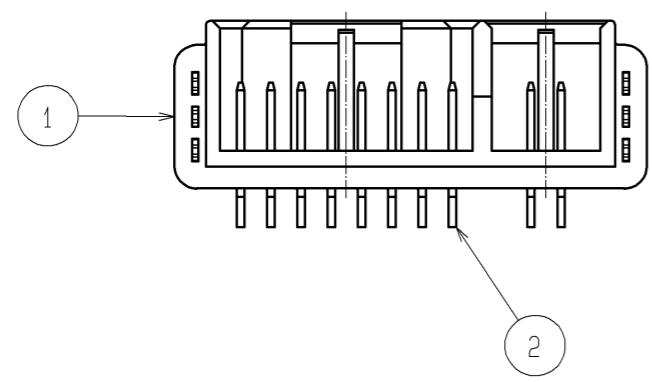

ELV. ROHS COMPLIANT

NOTE1. RECOMMENDED TEMPERATURE PROFILE FOR REFLOW
(REFER TO RIGHT FIG.)
USED REFLOW SYSTEM
: IR IN THE AIR OR NITROGEN
NO. OF CYCLES : 2 MAX
PEAK : 250°C
OVER 230°C : 20~40s
PREHEAT : 150~180°C
60~120s

2. CO-PLANARITY SHALL BE 0.1 MAX.
3. MATING HALF : GT8E-2S-2C (CL758-0030-6)
GT8E-8S-2C (CL758-0029-7)

2	BRASS	NICKEL PLATING 0.5µm + TIN AND COPPER PLATING 1.0µm	3	BRASS	NICKEL PLATING 0.5µm + TIN AND COPPER PLATING 1.0µm
1	PPS	BLACK			
NO.	MATERIAL	FINISH . REMARKS	NO.	MATERIAL	FINISH . REMARKS
UNITS	mm	SCALE	2 : 1	COUNT	1
DESCRIPTION OF REVISIONS			DESIGNED	Y.N. KADOTA	CHECKED
DIS-T-002630			DATE	07.01.12	AR. SHIRAI
APPROVED : KS. SATOH			DATE	07.01.12	
CHECKED : AR. SHIRAI			DATE	06.05.13	
DESIGNED : Y.N. KADOTA			DATE	06.05.13	
DRAWN : Y.N. KADOTA			DATE	06.05.13	
DRAWING NO.			EDC3-166399-01		
PART NO.			GT8E-8/2P-2H(70)		
CODE NO.			CL758-0031-9-70		
			1/2		

DRAWING FOR REFERENCE: This is subject to change without notice
08/11/2012

DRAWING FOR REFERENCE: This is subject to change without notice
08/11/2012

TOP COVER TAPE

EMBOSSED CARRIER TAPE

GT8E-8/2P-2H(70)

NOTE1. PACKING TYPE: TAPE AND REEL. 500 PCS PER REEL.