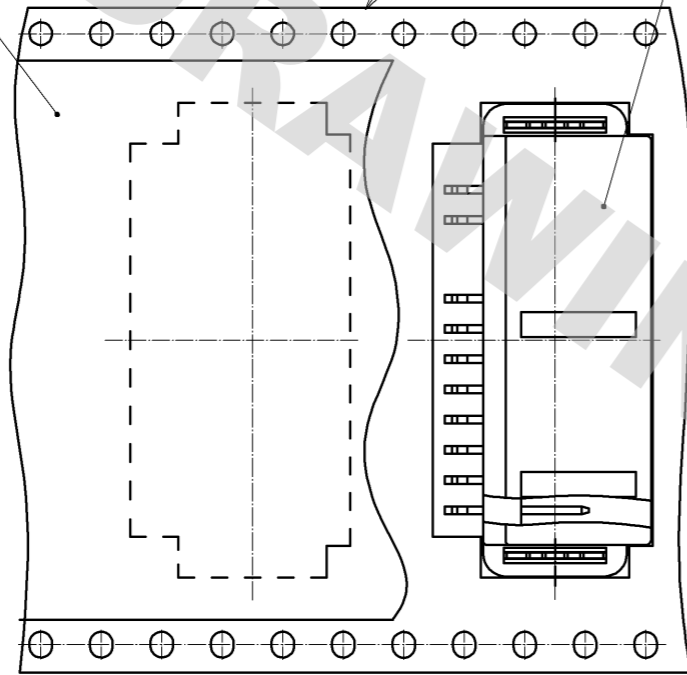

2. CO-PLANARITY SHALL BE 0.1 MAX.
3. MATING HALF : GT8E-2S-2C (CL758-0030-6)
GT8E-8S-2C (CL758-0029-7)

2	BRASS	NICKEL PLATING 0.5µm + TIN AND COPPER PLATING 1.0µm	3	BRASS	NICKEL PLATING 0.5µm + TIN AND COPPER PLATING 1.0µm
1	PPS	BLACK			
NO.	MATERIAL	FINISH . REMARKS	NO.	MATERIAL	FINISH . REMARKS
UNITS	mm	SCALE	2 : 1	COUNT	1
DESCRIPTION OF REVISIONS			DESIGNED	Y.N. KADOTA	CHECKED
DIS-T-002630			DATE	07.01.12	AR. SHIRAI
APPROVED : KS. SATOH			DATE	07.01.12	
CHECKED : AR. SHIRAI			DATE	06.05.13	
DESIGNED : Y.N. KADOTA			DATE	06.05.13	
DRAWN : Y.N. KADOTA			DATE	06.05.13	
DRAWING NO.			EDC3-166399-01		
PART NO.			GT8E-8/2P-2H(70)		
CODE NO.			CL758-0031-9-70		
			1/2		

DRAWING FOR REFERENCE: This is subject to change without notice
08/11/2012

DRAWING FOR REFERENCE: This is subject to change without notice
08/11/2012

TOP COVER TAPE

EMBOSSED CARRIER TAPE

GT8E-8/2P-2H(70)

NOTE1. PACKING TYPE: TAPE AND REEL. 500 PCS PER REEL.

HRS

DRAWING NO.	EDC3-166399-01
PART NO.	GT8E-8/2P-2H(70)
CODE NO.	CL758-0031-9-70

2/2

X-ON Electronics

Largest Supplier of Electrical and Electronic Components

Click to view similar products for [Automotive Connectors](#) category: