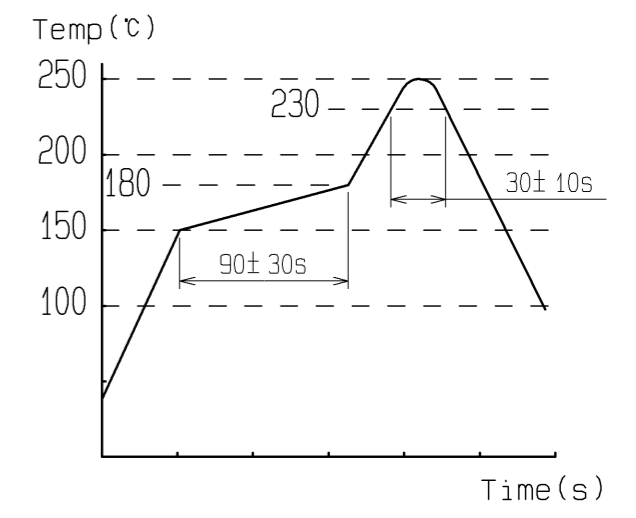

ELV. ROHS COMPLIANT

NOTE1. RECOMMENDED TEMPERATURE PROFILE FOR REFLOW
(REFER TO RIGHT FIG.)
USED REFLOW SYSTEM
: IR IN THE AIR OR NITROGEN
NO. OF CYCLES : 2 MAX
PEAK : 250°C
OVER 230°C : 20~40s
PREHEAT : 150~180°C
60~120s

2. CO-PLANARITY SHALL BE 0.1 MAX.
3. MATING HALF : GT8E-2S-2C (CL758-0030-6)
GT8E-8S-2C (CL758-0029-7)

2	BRASS	NICKEL PLATING 0.5µm + TIN AND COPPER PLATING 1.0µm	3	BRASS	NICKEL PLATING 0.5µm + TIN AND COPPER PLATING 1.0µm
1	PPS	BLACK			
NO.	MATERIAL	FINISH . REMARKS	NO.	MATERIAL	FINISH . REMARKS
UNITS	mm	SCALE	2 : 1	COUNT	1
DESCRIPTION OF REVISIONS			DESIGNED	Y.N. KADOTA	CHECKED
DIS-T-002630			DATE	07.01.12	AR. SHIRAI
APPROVED : KS. SATOH			DATE	07.01.12	
CHECKED : AR. SHIRAI			DATE	06.05.13	
DESIGNED : Y.N. KADOTA			DATE	06.05.13	
DRAWN : Y.N. KADOTA			DATE	06.05.13	
DRAWING NO.			EDC3-166399-01		
PART NO.			GT8E-8/2P-2H(70)		
CODE NO.			CL758-0031-9-70		
			1/2		