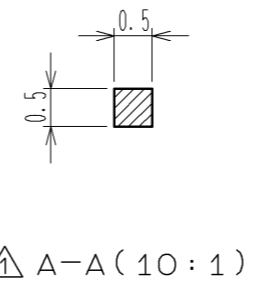

ELV. ROHS COMPLIANT

NOTE1. RECOMMENDED TEMPERATURE PROFILE FOR REFLOW
(REFER TO RIGHT FIG.)
USED REFLOW SYSTEM
: IR IN THE AIR OR NITROGEN
NO. OF CYCLES : 2 MAX
PEAK : 250°C
OVER 230°C : 20~40s
PREHEAT : 150~180°C
60~120s

2. CO-PLANARITY SHALL BE 0.1 MAX.
3. MATING HALF : GT8E-2S-2C (CL758-0030-6)
GT8E-8S-2C (CL758-0029-7)