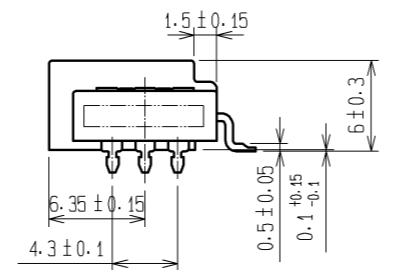

ELV. ROHS COMPLIANT

NOTE1. RECOMMENDED TEMPERATURE PROFILE FOR REFLOW
(REFER TO RIGHT FIG.)
USED REFLOW SYSTEM
: IR IN THE AIR OR NITROGEN
NO. OF CYCLES : 2 MAX
PEAK : 250°C
OVER 230°C : 20~40s
PREHEAT : 150~180°C
60~120s

2. CO-PLANARITY SHALL BE 0.1 MAX.
3. MATING HALF : GT8E-2S-2C (CL758-0030-6)
GT8E-8S-2C (CL758-0029-7)

2	BRASS	NICKEL PLATING 0.5µm + TIN AND COPPER PLATING 1.0µm	3	BRASS	NICKEL PLATING 0.5µm + TIN AND COPPER PLATING 1.0µm
1	PPS	BLACK			
NO.	MATERIAL	FINISH . REMARKS	NO.	MATERIAL	FINISH . REMARKS
UNITS	mm	SCALE	2 : 1	COUNT	1
DESCRIPTION OF REVISIONS			DESIGNED	Y.N. KADOTA	CHECKED
DIS-T-002630			DATE	07.01.12	AR. SHIRAI
APPROVED : KS. SATOH			DATE	07.01.12	
CHECKED : AR. SHIRAI			DATE	06.05.13	
DESIGNED : Y.N. KADOTA			DATE	06.05.13	
DRAWN : Y.N. KADOTA			DATE	06.05.13	
DRAWING NO.			EDC3-166399-01		
PART NO.			GT8E-8/2P-2H(70)		
CODE NO.			CL758-0031-9-70		
			1/2		

DRAWING FOR REFERENCE: This is subject to change without notice
08/11/2012

DRAWING FOR REFERENCE: This is subject to change without notice
08/11/2012

TOP COVER TAPE

EMBOSSED CARRIER TAPE

GT8E-8/2P-2H(70)

NOTE1. PACKING TYPE: TAPE AND REEL. 500 PCS PER REEL.

HRS

DRAWING NO.	EDC3-166399-01
PART NO.	GT8E-8/2P-2H(70)
CODE NO.	CL758-0031-9-70

2/2

X-ON Electronics

Largest Supplier of Electrical and Electronic Components

Click to view similar products for [Automotive Connectors](#) category: