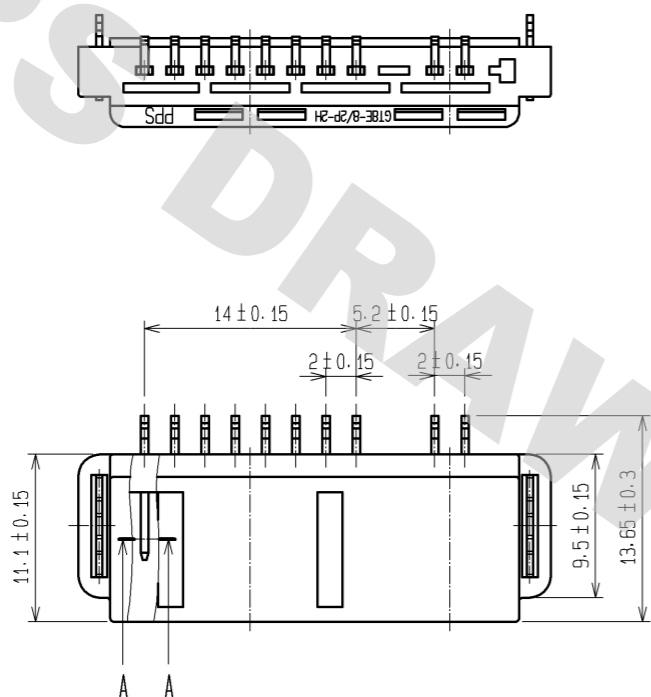

ELV. ROHS COMPLIANT

NOTE1. RECOMMENDED TEMPERATURE PROFILE FOR REFLOW
(REFER TO RIGHT FIG.)
USED REFLOW SYSTEM
: IR IN THE AIR OR NITROGEN
NO. OF CYCLES : 2 MAX
PEAK : 250°C
OVER 230°C : 20~40s
PREHEAT : 150~180°C
60~120s

2. CO-PLANARITY SHALL BE 0.1 MAX.
3. MATING HALF : GT8E-2S-2C (CL758-0030-6)
GT8E-8S-2C (CL758-0029-7)

2	BRASS	NICKEL PLATING 0.5µm + TIN AND COPPER PLATING 1.0µm	3	BRASS	NICKEL PLATING 0.5µm + TIN AND COPPER PLATING 1.0µm
1	PPS	BLACK			
NO.	MATERIAL	FINISH . REMARKS	NO.	MATERIAL	FINISH . REMARKS
UNITS	mm	SCALE	2 : 1	COUNT	1
DESCRIPTION OF REVISIONS			DESIGNED	Y.N. KADOTA	CHECKED
DIS-T-002630			DATE	07.01.12	AR. SHIRAI
APPROVED : KS. SATOH			DATE	07.01.12	
CHECKED : AR. SHIRAI			DATE	06.05.13	
DESIGNED : Y.N. KADOTA			DATE	06.05.13	
DRAWN : Y.N. KADOTA			DATE	06.05.13	
DRAWING NO.			EDC3-166399-01		
PART NO.			GT8E-8/2P-2H(70)		
CODE NO.			CL758-0031-9-70		
			1/2		

DRAWING FOR REFERENCE: This is subject to change without notice
08/11/2012

DRAWING FOR REFERENCE: This is subject to change without notice
08/11/2012

TOP COVER TAPE

EMBOSSED CARRIER TAPE

GT8E-8/2P-2H(70)

NOTE1. PACKING TYPE: TAPE AND REEL. 500 PCS PER REEL.

HRS

DRAWING NO.	EDC3-166399-01
PART NO.	GT8E-8/2P-2H(70)
CODE NO.	CL758-0031-9-70

2/2

X-ON Electronics

Largest Supplier of Electrical and Electronic Components

Click to view similar products for [Automotive Connectors](#) category: