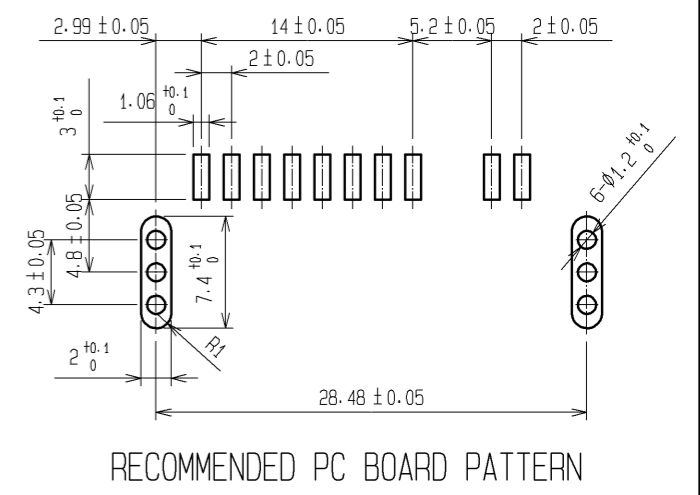

ELV. ROHS COMPLIANT

NOTE1. RECOMMENDED TEMPERATURE PROFILE FOR REFLOW
(REFER TO RIGHT FIG.)
USED REFLOW SYSTEM
: IR IN THE AIR OR NITROGEN
NO. OF CYCLES : 2 MAX
PEAK : 250°C
OVER 230°C : 20~40s
PREHEAT : 150~180°C
60~120s

2. CO-PLANARITY SHALL BE 0.1 MAX.
3. MATING HALF : GT8E-2S-2C (CL758-0030-6)
GT8E-8S-2C (CL758-0029-7)

2	BRASS	NICKEL PLATING 0.5µm + TIN AND COPPER PLATING 1.0µm	3	BRASS	NICKEL PLATING 0.5µm + TIN AND COPPER PLATING 1.0µm
1	PPS	BLACK			
NO.	MATERIAL	FINISH . REMARKS	NO.	MATERIAL	FINISH . REMARKS
UNITS	mm	SCALE	2 : 1	COUNT	1
DESCRIPTION OF REVISIONS			DESIGNED	Y.N. KADOTA	CHECKED
DIS-T-002630			DATE	07.01.12	AR. SHIRAI
APPROVED : KS. SATOH			DATE	07.01.12	
CHECKED : AR. SHIRAI			DATE	06.05.13	
DESIGNED : Y.N. KADOTA			DATE	06.05.13	
DRAWN : Y.N. KADOTA			DATE	06.05.13	
DRAWING NO.			EDC3-166399-01		
PART NO.			GT8E-8/2P-2H(70)		
CODE NO.			CL758-0031-9-70		
			1/2		

DRAWING FOR REFERENCE: This is subject to change without notice
08/11/2012

DRAWING FOR REFERENCE: This is subject to change without notice
08/11/2012

TOP COVER TAPE

EMBOSSED CARRIER TAPE

GT8E-8/2P-2H(70)

NOTE1. PACKING TYPE: TAPE AND REEL. 500 PCS PER REEL.

HRS

DRAWING NO.	EDC3-166399-01
PART NO.	GT8E-8/2P-2H(70)
CODE NO.	CL758-0031-9-70

2/2

X-ON Electronics

Largest Supplier of Electrical and Electronic Components

Click to view similar products for [Automotive Connectors](#) category: