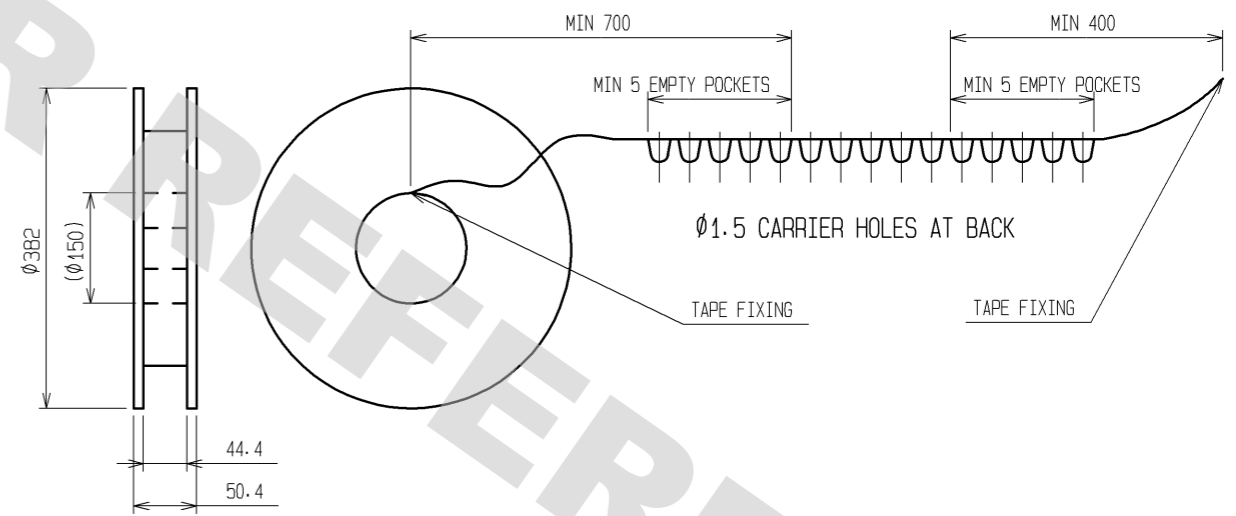

2. CO-PLANARITY SHALL BE 0.1 MAX.
3. MATING HALF : GT8E-2S-2C (CL758-0030-6)
GT8E-8S-2C (CL758-0029-7)

2	BRASS	NICKEL PLATING 0.5µm + TIN AND COPPER PLATING 1.0µm	3	BRASS	NICKEL PLATING 0.5µm + TIN AND COPPER PLATING 1.0µm
1	PPS	BLACK			
NO.	MATERIAL	FINISH . REMARKS	NO.	MATERIAL	FINISH . REMARKS
UNITS	mm	SCALE	2 : 1	COUNT	1
DESCRIPTION OF REVISIONS			DESIGNED	Y.N. KADOTA	CHECKED
DIS-T-002630			DATE	07.01.12	AR. SHIRAI
APPROVED : KS. SATOH			DATE	07.01.12	
CHECKED : AR. SHIRAI			DATE	06.05.13	
DESIGNED : Y.N. KADOTA			DATE	06.05.13	
DRAWN : Y.N. KADOTA			DATE	06.05.13	
DRAWING NO.			EDC3-166399-01		
PART NO.			GT8E-8/2P-2H(70)		
CODE NO.			CL758-0031-9-70		
			1/2		

DRAWING FOR REFERENCE: This is subject to change without notice
08/11/2012

DRAWING FOR REFERENCE: This is subject to change without notice
08/11/2012

TOP COVER TAPE

EMBOSSED CARRIER TAPE

GT8E-8/2P-2H(70)

NOTE1. PACKING TYPE: TAPE AND REEL. 500 PCS PER REEL.