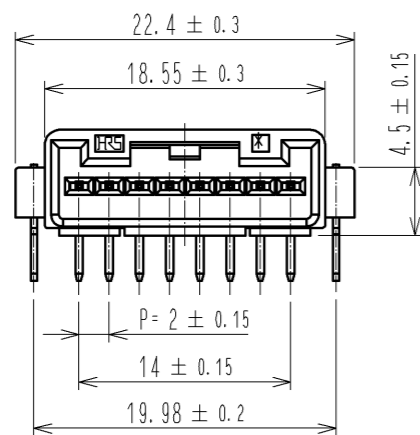

ELV. RoHS COMPLIANT

MATED CONNECTORS

RECOMMENDED PC BOARD PATTERN (CONNECTOR SIDE) AND PIN No.

Drawing for packing.

Note1. Eight trays(A, B) to be piled in turn. Top(the ninth step) is an empty tray. (One tray includes 112 pcs of products. One bundle: 112×8=896 pcs.)

Note2. One K-1 box includes 1792 pcs. (896×2=1792)

Note3. The size of the tray see below.

2	BRASS	TIN PLATING						
1	PBT	BLACK	3	BRASS	TIN PLATING			
NO.	MATERIAL	FINISH . REMARKS	NO.	MATERIAL	FINISH . REMARKS			
UNITS mm		SCALE 2 : 1	COUNT 1	DESCRIPTION OF REVISIONS DIS-T-002171		DESIGNED Chinaik.Ng	CHECKED AR.SHIRAI	DATE 11.03.25
HRS HIROSE ELECTRIC CO., LTD.		APPROVED : AR. SHIRAI	09.06.15	DRAWING NO. EDC3-166698-00				
		CHECKED : AR. SHIRAI	09.06.15	PART NO. GT8E-8P-DS				
		DESIGNED : YN. KADOTA	09.06.15	CODE NO. CL758-0043-8-00				
		DRAWN : YN. KADOTA	09.06.15					1/1