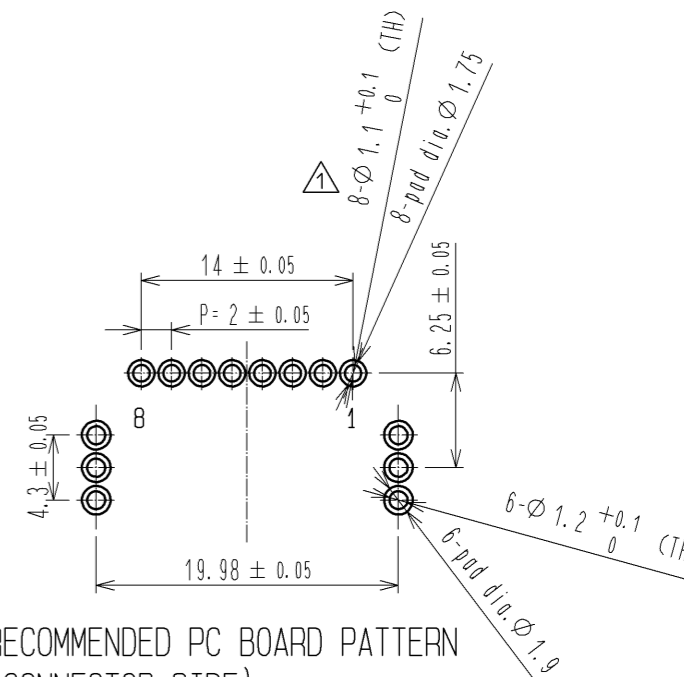

ELV. RoHS COMPLIANT

MATED CONNECTORS

RECOMMENDED PC BOARD PATTERN (CONNECTOR SIDE) AND PIN No.

Drawing for packing.

Note1. Eight trays(A, B) to be piled in turn. Top(the ninth step) is an empty tray. (One tray includes 112 pcs of products. One bundle: 112×8=896 pcs.)

Note2. One K-1 box includes 1792 pcs. (896×2=1792)

Note3. The size of the tray see below.

2	BRASS	TIN PLATING						
1	PBT	BLACK	3	BRASS	TIN PLATING			
NO.	MATERIAL	FINISH . REMARKS	NO.	MATERIAL	FINISH . REMARKS			
UNITS mm		SCALE 2 : 1	COUNT 1	DESCRIPTION OF REVISIONS DIS-T-002171		DESIGNED Chinaik.Ng	CHECKED AR.SHIRAI	DATE 11.03.25
HRS HIROSE ELECTRIC CO., LTD.		APPROVED : AR. SHIRAI	09.06.15	DRAWING NO. EDC3-166698-00				
		CHECKED : AR. SHIRAI	09.06.15	PART NO. GT8E-8P-DS				
		DESIGNED : YN. KADOTA	09.06.15	CODE NO. CL758-0043-8-00				
		DRAWN : YN. KADOTA	09.06.15					1/1