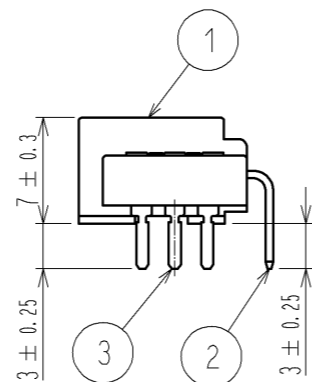

ELV. RoHS COMPLIANT

MATED CONNECTORS

RECOMMENDED PC BOARD PATTERN (CONNECTOR SIDE) AND PIN No.

Drawing for packing.

Note1. Eight trays(A, B) to be piled in turn. Top(the ninth step) is an empty tray. (One tray includes 112 pcs of products. One bundle: 112×8=896 pcs.)

Note2. One K-1 box includes 1792 pcs. (896×2=1792)

Note3. The size of the tray see below.

2	BRASS	TIN PLATING						
1	PBT	BLACK	3	BRASS	TIN PLATING			
NO.	MATERIAL	FINISH . REMARKS	NO.	MATERIAL	FINISH . REMARKS			
UNITS mm		SCALE 2 : 1	COUNT 1	DESCRIPTION OF REVISIONS DIS-T-002171		DESIGNED Chinaik.Ng	CHECKED AR.SHIRAI	DATE 11.03.25
HRS HIROSE ELECTRIC CO., LTD.		APPROVED : AR. SHIRAI	09.06.15	DRAWING NO. EDC3-166698-00				
		CHECKED : AR. SHIRAI	09.06.15	PART NO. GT8E-8P-DS				
		DESIGNED : YN. KADOTA	09.06.15	CODE NO. CL758-0043-8-00				
		DRAWN : YN. KADOTA	09.06.15					1/1