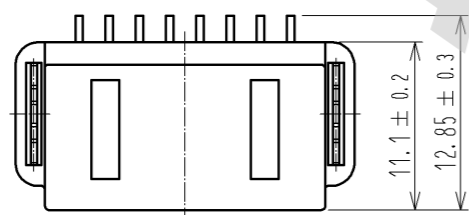

ELV. RoHS COMPLIANT

MATED CONNECTORS

RECOMMENDED PC BOARD PATTERN (CONNECTOR SIDE) AND PIN No.

Drawing for packing.

Note1. Eight trays(A, B) to be piled in turn. Top(the ninth step) is an empty tray. (One tray includes 112 pcs of products. One bundle: 112×8=896 pcs.)

Note2. One K-1 box includes 1792 pcs. (896×2=1792)

Note3. The size of the tray see below.

2	BRASS	TIN PLATING						
1	PBT	BLACK	3	BRASS	TIN PLATING			
NO.	MATERIAL	FINISH . REMARKS	NO.	MATERIAL	FINISH . REMARKS			
UNITS mm		SCALE 2 : 1	COUNT 1	DESCRIPTION OF REVISIONS DIS-T-002171		DESIGNED Chinaik.Ng	CHECKED AR.SHIRAI	DATE 11.03.25
HRS HIROSE ELECTRIC CO., LTD.		APPROVED : AR. SHIRAI	09.06.15	DRAWING NO. EDC3-166698-00				
		CHECKED : AR. SHIRAI	09.06.15	PART NO. GT8E-8P-DS				
		DESIGNED : YN. KADOTA	09.06.15	CODE NO. CL758-0043-8-00				
		DRAWN : YN. KADOTA	09.06.15					1/1