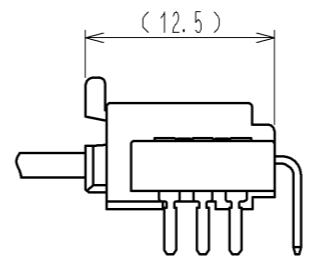

ELV. RoHS COMPLIANT

MATED CONNECTORS

RECOMMENDED PC BOARD PATTERN (CONNECTOR SIDE) AND PIN No.

Drawing for packing.

Note1. Eight trays(A, B) to be piled in turn. Top(the ninth step) is an empty tray. (One tray includes 112 pcs of products. One bundle: 112×8=896 pcs.)

Note2. One K-1 box includes 1792 pcs. (896×2=1792)

Note3. The size of the tray see below.

2	BRASS	TIN PLATING						
1	PBT	BLACK	3	BRASS	TIN PLATING			
NO.	MATERIAL	FINISH . REMARKS	NO.	MATERIAL	FINISH . REMARKS			
UNITS mm		SCALE 2 : 1	COUNT 1	DESCRIPTION OF REVISIONS DIS-T-002171		DESIGNED Chinaik.Ng	CHECKED AR.SHIRAI	DATE 11.03.25
HRS HIROSE ELECTRIC CO., LTD.		APPROVED : AR. SHIRAI	09.06.15	DRAWING NO. EDC3-166698-00				
		CHECKED : AR. SHIRAI	09.06.15	PART NO. GT8E-8P-DS				
		DESIGNED : YN. KADOTA	09.06.15	CODE NO. CL758-0043-8-00				
		DRAWN : YN. KADOTA	09.06.15					1/1