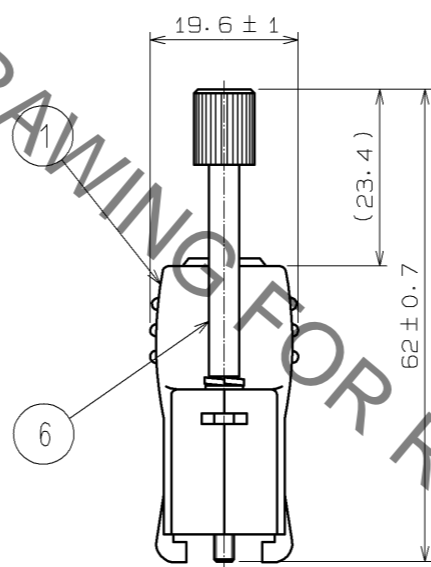

CONNECTOR APPLICATED SECTIONAL VIEW(SECTION AA)
FDE-9P NOT INCLUDE STRAIN-RELIEF(SCALE:FREE)

HRS DRAWING FOR REFERENCE

3	STEEL	OVER: Ni 0.8μm min UNDER: Cu 2μm min	6	STEEL	OVER: Ni 0.8μm min UNDER: Cu 2μm min
2	STEEL	OVER: Ni 3μm min UNDER: Cu 2μm min	5	STEEL	Ni 2μm min
1	ABS	(2.5PB6.0/2.0)UL94HB	4	STEEL	OVER: Ni 0.8μm min UNDER: Cu 2μm min
NO.	MATERIAL	FINISH . REMARKS	NO.	MATERIAL	FINISH . REMARKS

UNITS mm		SCALE 2 : 1	COUNT 	DESCRIPTION OF REVISIONS	DESIGNED	CHECKED	DATE
HRS HIROSE ELECTRIC CO., LTD.				APPROVED : RI. TAKAYASU 12.08.29	DRAWING NO. EDC3-029821-01		
				CHECED : EJ. WAKATSUKI 12.08.29	PART NO. HDE-CTF1(4-40)(50)		
				DESIGNED : TS. ITO 12.08.29	CODE NO. CL211-0933-0-50		
				DRAWN : TS. ITO 12.08.29	1/1		