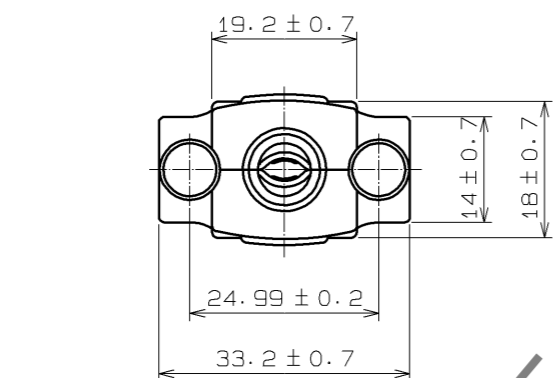

CONNECTOR APPLICATED SECTIONAL VIEW(SECTION AA)
FDE-9P NOT INCLUDE STRAIN-RELIEF(SCALE:FREE)

HRS DRAWING FOR REFERENCE

3	STEEL	OVER: Ni 0.8μm min UNDER: Cu 2μm min	6	STEEL	OVER: Ni 0.8μm min UNDER: Cu 2μm min
2	STEEL	OVER: Ni 3μm min UNDER: Cu 2μm min	5	STEEL	Ni 2μm min
1	ABS	(2.5PB6.0/2.0)UL94HB	4	STEEL	OVER: Ni 0.8μm min UNDER: Cu 2μm min
NO.	MATERIAL	FINISH . REMARKS	NO.	MATERIAL	FINISH . REMARKS

UNITS mm		SCALE 2 : 1	COUNT 	DESCRIPTION OF REVISIONS	DESIGNED	CHECKED	DATE
HRS HIROSE ELECTRIC CO., LTD.				APPROVED : RI. TAKAYASU 12.08.29	DRAWING NO. EDC3-029821-01		
				CHECED : EJ. WAKATSUKI 12.08.29	PART NO. HDE-CTF1(4-40)(50)		
				DESIGNED : TS. ITO 12.08.29	CODE NO. CL211-0933-0-50		
				DRAWN : TS. ITO 12.08.29	1/1		