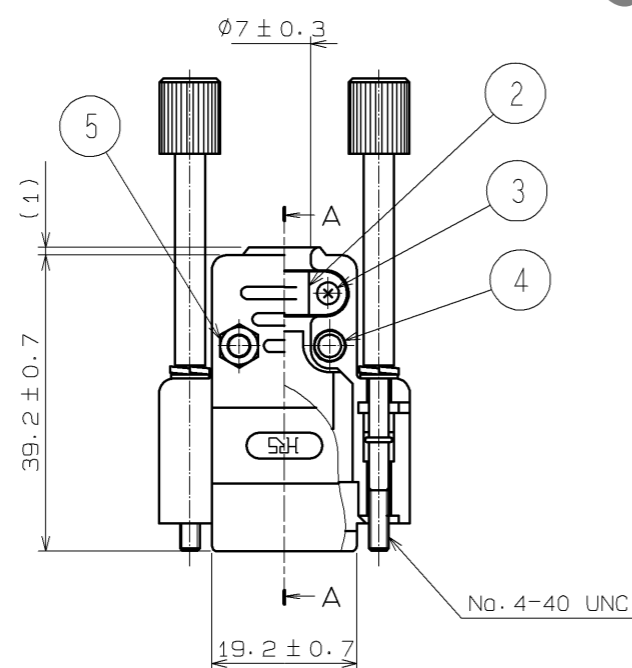

CONNECTOR APPLICATED SECTIONAL VIEW(SECTION AA)
FDE-9P NOT INCLUDE STRAIN-RELIEF(SCALE:FREE)

HRS DRAWING FOR REFERENCE

3	STEEL	OVER: Ni 0.8μm min UNDER: Cu 2μm min	6	STEEL	OVER: Ni 0.8μm min UNDER: Cu 2μm min
2	STEEL	OVER: Ni 3μm min UNDER: Cu 2μm min	5	STEEL	Ni 2μm min
1	ABS	(2.5PB6.0/2.0)UL94HB	4	STEEL	OVER: Ni 0.8μm min UNDER: Cu 2μm min
NO.	MATERIAL	FINISH . REMARKS	NO.	MATERIAL	FINISH . REMARKS

UNITS mm		SCALE 2 : 1	COUNT 	DESCRIPTION OF REVISIONS	DESIGNED	CHECKED	DATE
HRS HIROSE ELECTRIC CO., LTD.				APPROVED : RI. TAKAYASU 12.08.29	DRAWING NO. EDC3-029821-01		
				CHECED : EJ. WAKATSUKI 12.08.29	PART NO. HDE-CTF1(4-40)(50)		
				DESIGNED : TS. ITO 12.08.29	CODE NO. CL211-0933-0-50		
				DRAWN : TS. ITO 12.08.29	1/1		