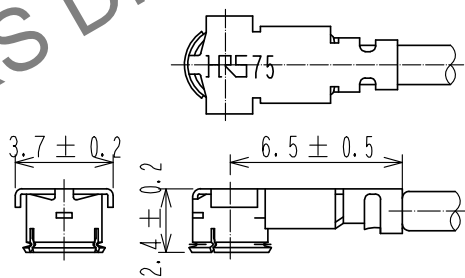

Part No.	Cable color
~084N1~	White
~084N2~	Black
~084N4~	Blue

NOTE ① We indicate the length of the harness on the last of product name, 'L' part.

② Tolerance for [L]

Length L [mm]	Tolerance [mm]
$35 \leq L \leq 200$	± 4
$200 < L \leq 500$	± 8
$500 < L \leq 1000$	± 12
$1000 < L$	$\pm 1.5\%$

③ Connector rotation angle is within ± 45 degree from the above image.
 For long length in the case of $L > 500$, the angle is optional.

4. Specifications are subject to change without notice.

[DIMENSIONS OF CONNECTOR]

[PRECAUTIONS FOR HANDLING]

- ◆ Connector insertion and extraction
 - a. Connector shall be extracted vertically by specialised extraction JIG.
 Part No. : H.FL-LP-NCCL Code:CL331-0551-7)
 Never hold the cable when extracting the cable because it damages the connector.
 - b. Insert the connector as perpendicularly to the mating surface as possible by aligning the mating axes of both connectors. Do not excessively slant the connectors when inserting.

1	H.FL75-LP(G)-084	CL331-0808-1	2	1.5Dia. coaxial cable			
NO.	PART NO.	CODE NO.	NO.	PART NO.			
UNITS mm		SCALE FREE	COUNT 	DESCRIPTION OF REVISIONS	DESIGNED MS. MATSUMOTO	CHECKED MT. KANEKO	DATE 20181218
HIROSE ELECTRIC CO., LTD.		APPROVED :NK. NINOMIYA	20161108	DRAWING NO.	EDC-373598-00-00		
		CHECKED :NK. NINOMIYA	20161108	PART NO.	H.FL75-2LPG-084N*-A-L		
		DESIGNED :KS. TAKAHASHI	20161108	CODE NO.	CL321-5111-4-00		
		DRAWN :KS. TAKAHASHI	20161108				