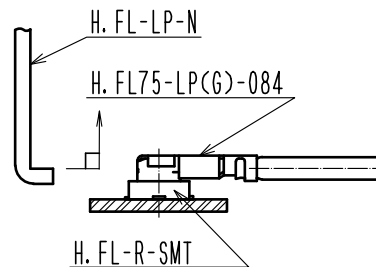

Part No.	Cable color
~084N1~	White
~084N2~	Black
~084N4~	Blue

NOTE ① We indicate the length of the harness on the last of product name, 'L' part.

② Tolerance for [L]

Length L [mm]	Tolerance [mm]
$35 \leq L \leq 200$	± 4
$200 < L \leq 500$	± 8
$500 < L \leq 1000$	± 12
$1000 < L$	$\pm 1.5\%$

③ Connector rotation angle is within ± 45 degree from the above image.
 For long length in the case of $L > 500$, the angle is optional.

4. Specifications are subject to change without notice.

[DIMENSIONS OF CONNECTOR]

[PRECAUTIONS FOR HANDLING]

- ◆ Connector insertion and extraction
 - a. Connector shall be extracted vertically by specialised extraction JIG.
 Part No. : H.FL-LP-NCCL Code:CL331-0551-7)
 Never hold the cable when extracting the cable because it damages the connector.
 - b. Insert the connector as perpendicularly to the mating surface as possible by aligning the mating axes of both connectors. Do not excessively slant the connectors when inserting.

1	H.FL75-LP(G)-084	CL331-0808-1	2	1.5Dia. coaxial cable			
NO.	PART NO.	CODE NO.	NO.	PART NO.			
UNITS mm		SCALE FREE	COUNT 	DESCRIPTION OF REVISIONS	DESIGNED MS. MATSUMOTO	CHECKED MT. KANEKO	DATE 20181218
HIROSE ELECTRIC CO., LTD.		APPROVED :NK. NINOMIYA	20161108	DRAWING NO.	EDC-373598-00-00		
		CHECKED :NK. NINOMIYA	20161108	PART NO.	H.FL75-2LPG-084N*-A-L		
		DESIGNED :KS. TAKAHASHI	20161108	CODE NO.	CL321-5111-4-00		
		DRAWN :KS. TAKAHASHI	20161108				