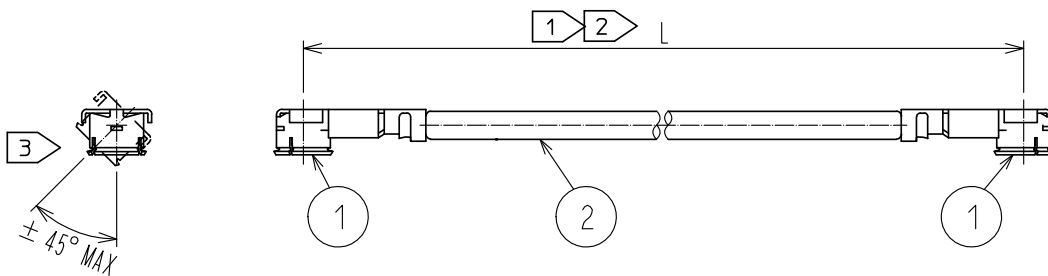

Part No.	Cable color
~084N1~	White
~084N2~	Black
~084N4~	Blue

NOTE ① We indicate the length of the harness on the last of product name, 'L' part.

② Tolerance for [L]

Length L [mm]	Tolerance [mm]
$35 \leq L \leq 200$	± 4
$200 < L \leq 500$	± 8
$500 < L \leq 1000$	± 12
$1000 < L$	$\pm 1.5\%$

③ Connector rotation angle is within ± 45 degree from the above image.
 For long length in the case of $L > 500$, the angle is optional.

4. Specifications are subject to change without notice.

[DIMENSIONS OF CONNECTOR]