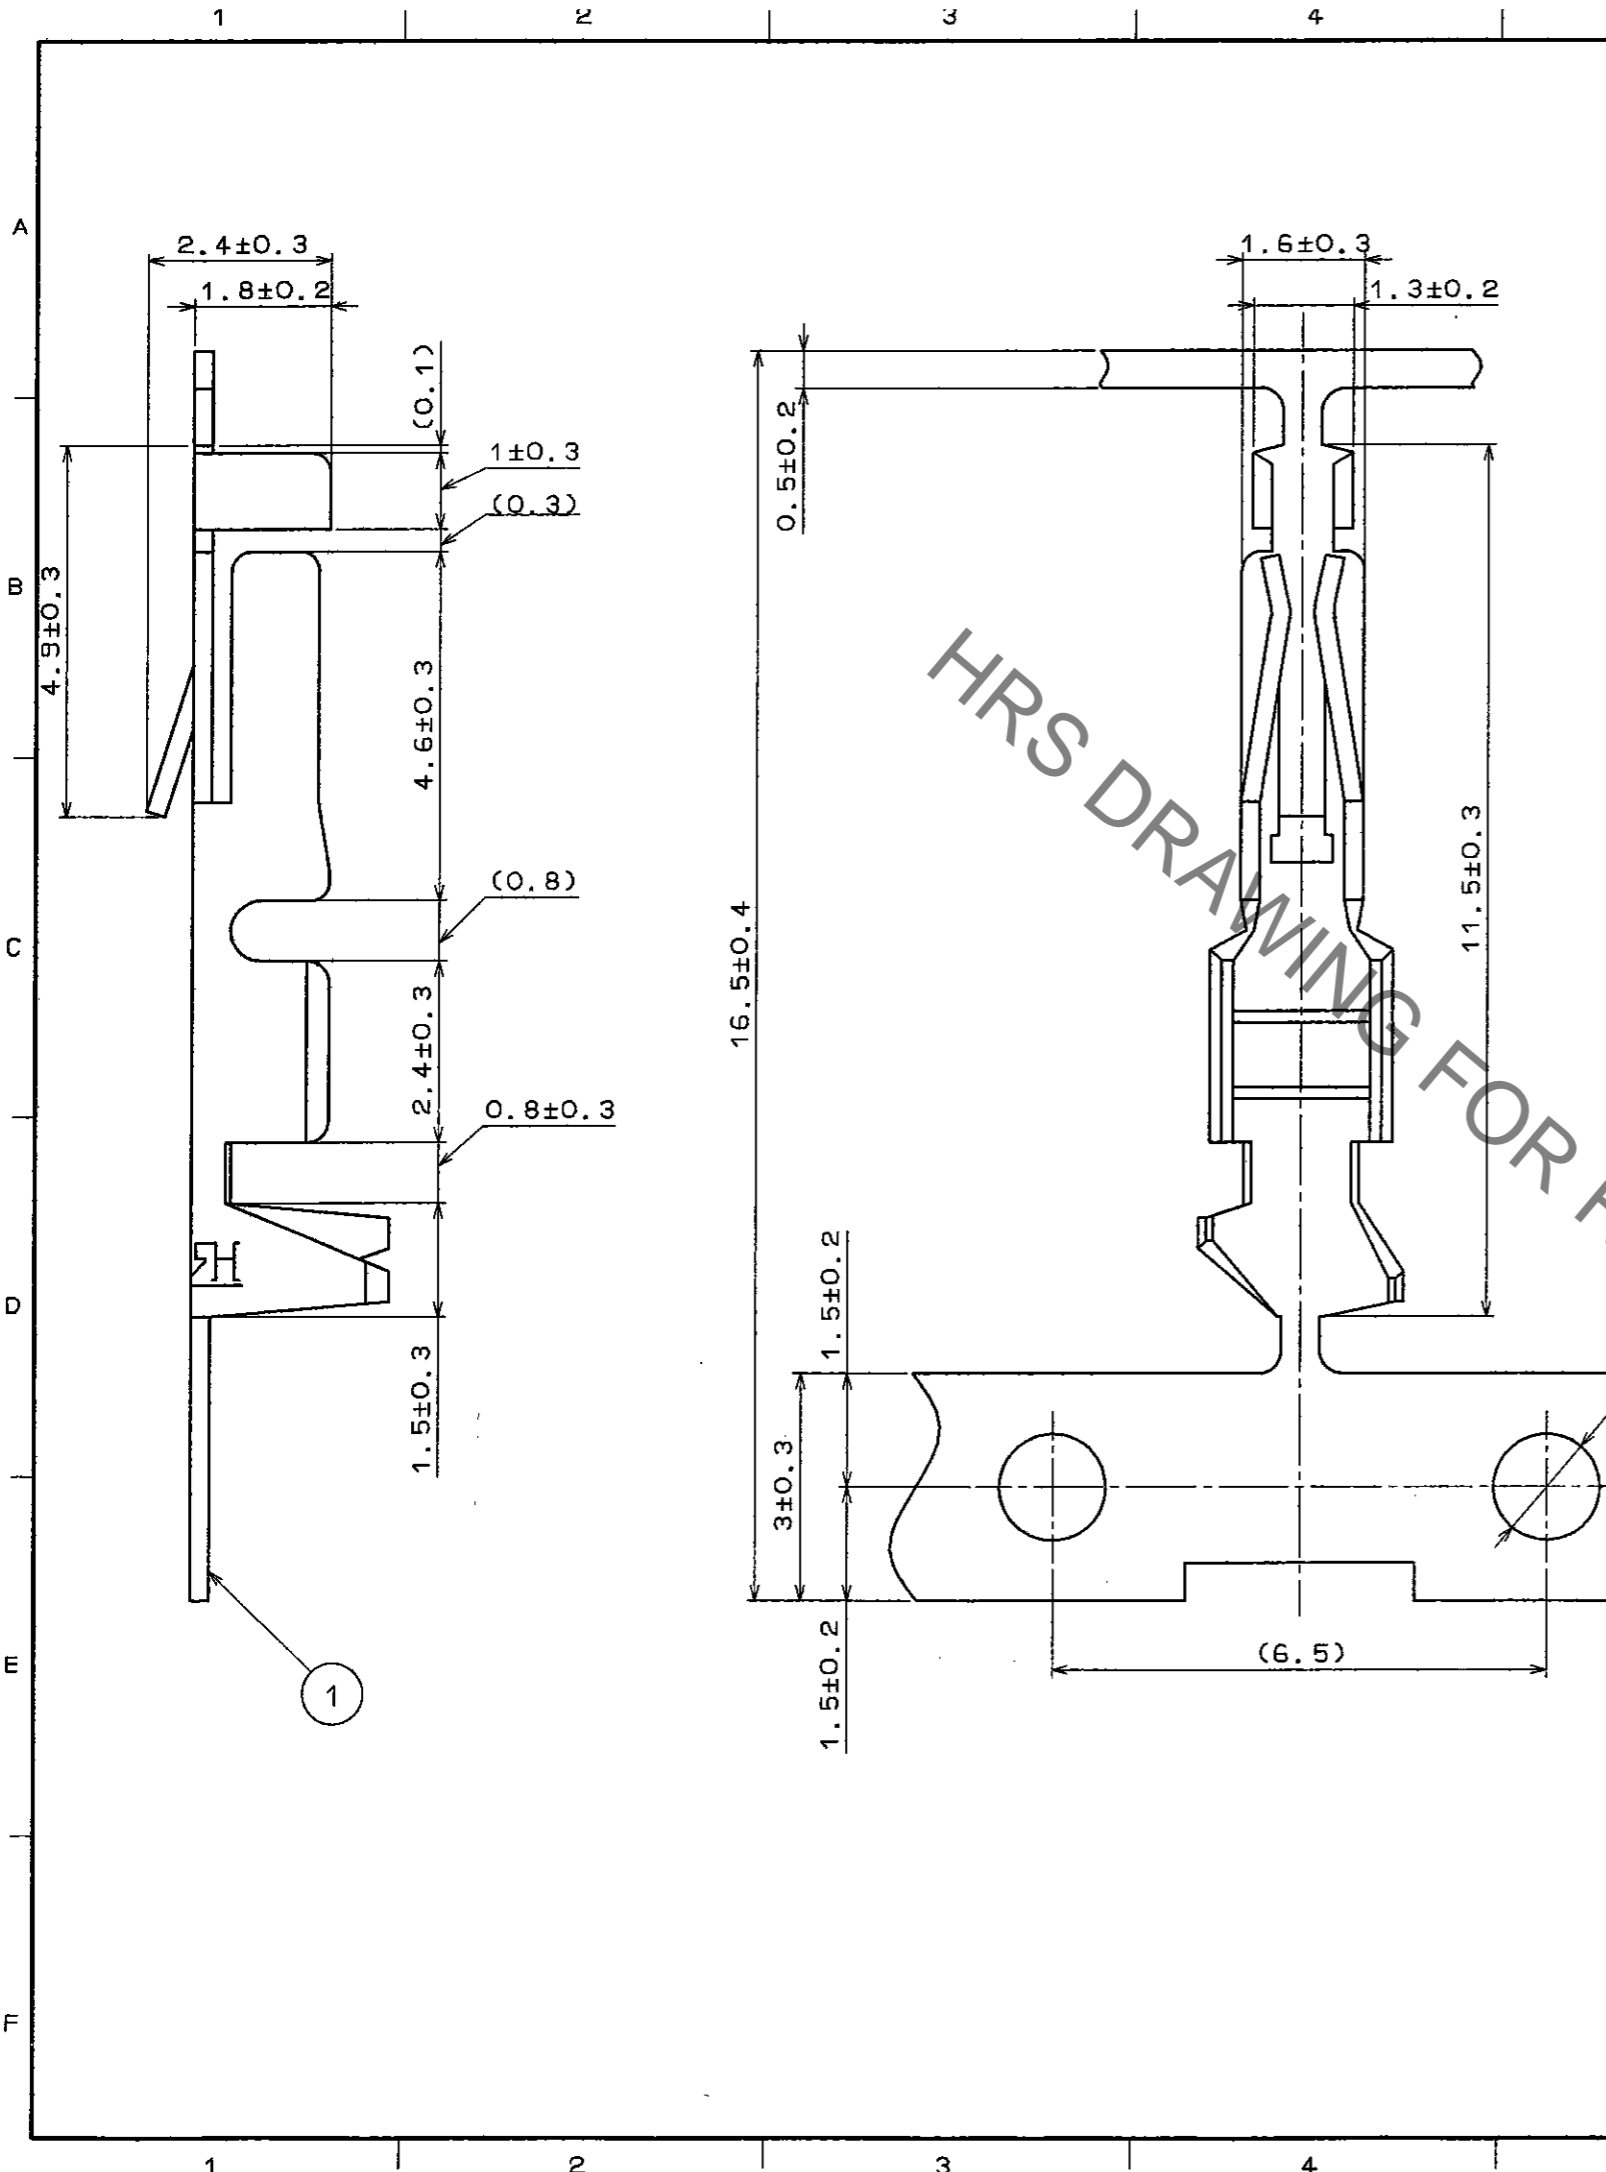

COUNT	DESCRIPTION OF REVISIONS	BY	CHKD	DATE	COUNT	DESCRIPTION OF REVISIONS	BY	CHKD	DATE
△				..	△				..
△				..	△				..
△				..	△				..

HRS DRAWING FOR REFERENCE

- NOTE 1 0.2MICRO METER MIN.GOLD IN CONTACT AREA OVER NICKEL.
- 2 SIDECUT SHALL BE ACCEPTABLE TO PREVENT THE CARRIER BENDING. (FIGURE AND SIZE ARE OPTIONAL.)
- 3 THE DIMENSION IN PARENTHESES ARE FOR REFERENCE.

TO
PCK

1	PHOSPHOR BRONZE	1			
NO.	MATERIAL	FINISH, REMARKS	NO.	MATERIAL	FINISH, REMARKS
CODE NO. (OLD)		DRAWN	DESIGNED	CHECKED	APPROVED
		<i>H. Sakamoto</i>	<i>H. Sakamoto</i>	<i>M. Matsunaga</i>	<i>T. Yoshimura</i>
		95.2.21	95.2.21	95.2.21	95.2.22
DRAWING NO. EDC3-017873			PART NO. HIF3-2226SCFC		
SCALE 10:1			CODE NO. CL613-0002-1		
UNITS mm			1/1		