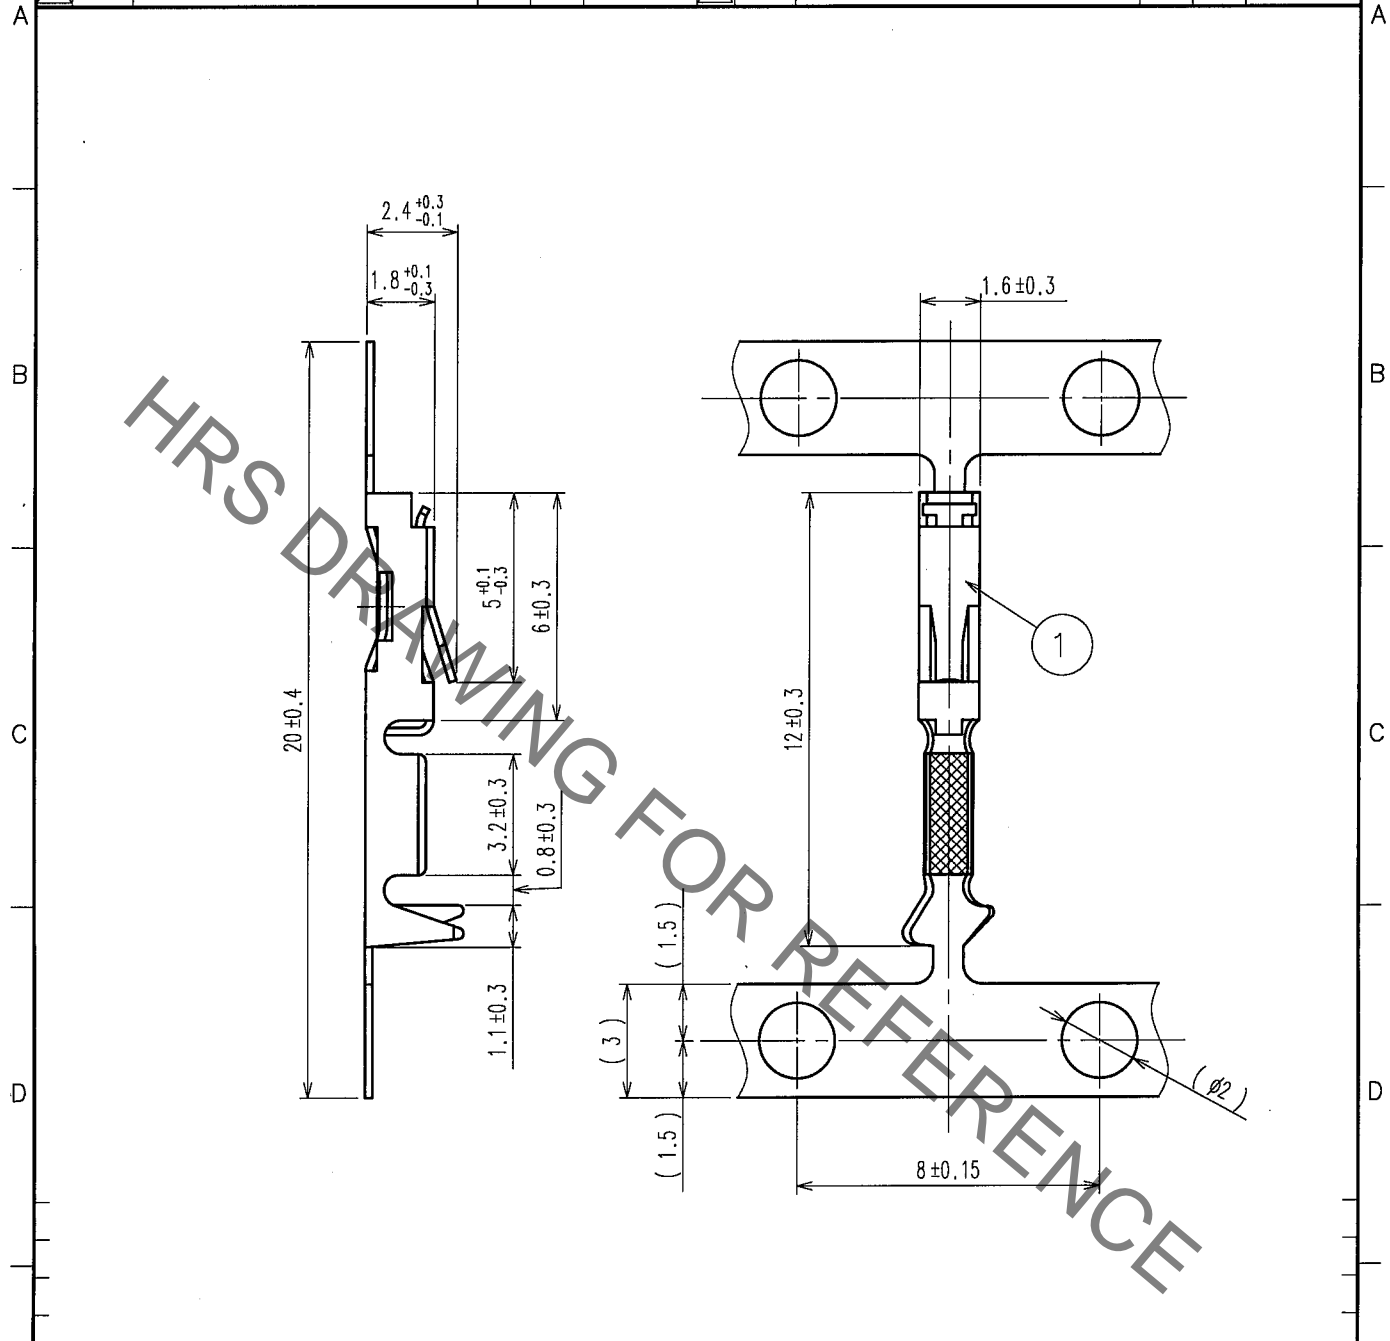

Sep.1.2021 Copyright 2021 HIROSE ELECTRIC CO., LTD. All Rights Reserved.
In case of consideration for using Automotive equipment / device which demand high reliability, kindly contact our sales window correspondents.

1					2					3					4				
COUNT	DESCRIPTION OF REVISIONS				BY	CHKD	DATE	COUNT	DESCRIPTION OF REVISIONS				BY	CHKD	DATE				
△							..	△							..				
△								△							..				
△								△							..				

NOTE 1 THE DIMENSIONS IN PARENTHESES ARE FOR REFERENCE.

NO.		MATERIAL		FINISH, REMARKS		NO.		MATERIAL		FINISH, REMARKS	
1		PHOSPHOR BRONZE		CONTACT AREA: GOLD 0.2μ m min. UNDER PLATING: NICKEL 1μ m min.		1		PHOSPHOR BRONZE		CONTACT AREA: GOLD 0.2μ m min. UNDER PLATING: NICKEL 1μ m min.	
CODE NO. (OLD) CL				DRAWN A. SUZUKAWA '06.04.12		DESIGNED <i>H. Nakamura</i> '06.04.17		CHECKED <i>K. Ogasawara</i> '06.04.17		APPROVED <i>H. Okawa</i> '06.04.17	
DRAWING NO. EDC4-016841				PART NO. HIF3-2428SCFA							
UNITS mm				CODE NO. CL562-0247-0				1 1			

TO
PCK