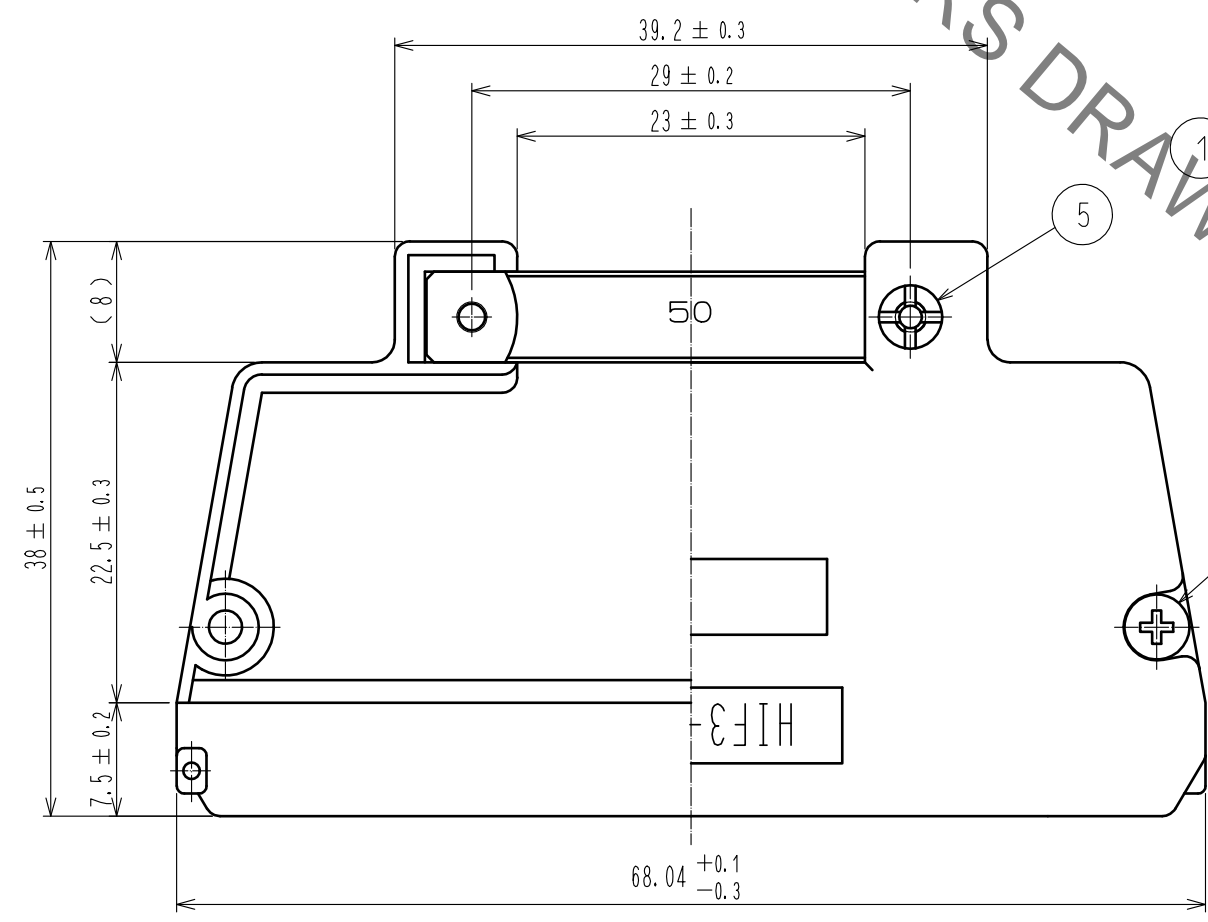

- Notes
- 1 Applicable housing to the Cover Case.  
HIF3BA-50D-2.54C  
HIF3BB-50D-2.54C
  - 2 Pack part 3-7 in one bag. The bag, case(A) and (B) are to be packed together.
  - 3 The dimensions in parentheses are for reference.
  - 4 This product does not accept a pin header with F type lock as a corresponding connector.

UNITS mm		SCALE 2 : 1	COUNT 	DESCRIPTION OF REVISIONS DIS-F-00003541	DESIGNED TM. NAKAJIMA	CHECKED HT. YAMAGUCHI	DATE 18. 08. 02
APPROVED : HS. OKAWA 12. 01. 16				DRAWING NO. EDC3-016706-22			
CHECKED : HT. YAMAGUCHI 12. 01. 16				PART NO. HIF3-50CV<72>			
DESIGNED : YJ. ASAO 12. 01. 16				CODE NO. CL562-0206-3-72			
DRAWN : YJ. ASAO 12. 01. 16				1/1			