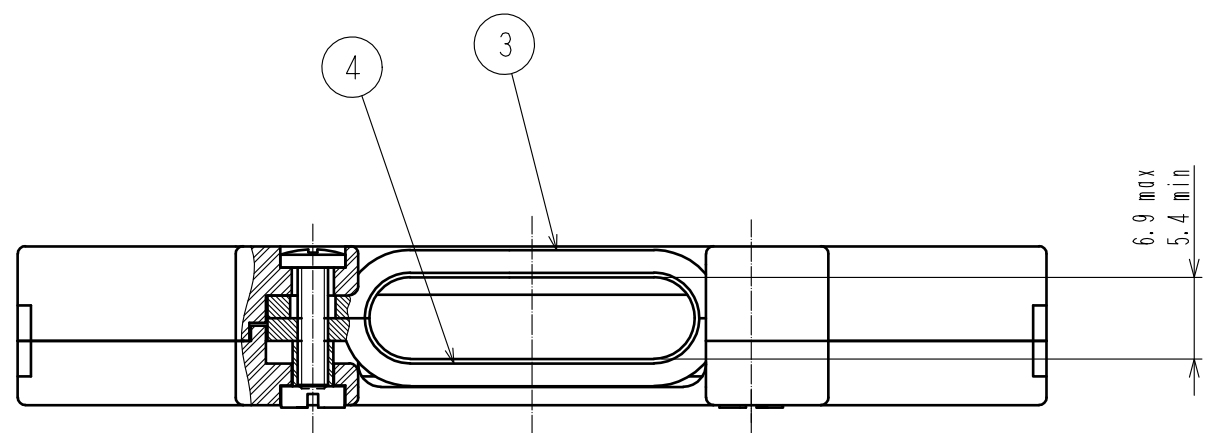

- Notes
- 1 Applicable housing to the Cover Case.  
HIF3BA-50D-2.54C  
HIF3BB-50D-2.54C
  - 2 Pack part 3-7 in one bag. The bag, case(A) and (B) are to be packed together.
  - 3 The dimensions in parentheses are for reference.
  - 4 This product does not accept a pin header with F type lock as a corresponding connector.

UNITS mm		SCALE 2 : 1	COUNT 	DESCRIPTION OF REVISIONS DIS-F-00003541	DESIGNED TM. NAKAJIMA	CHECKED HT. YAMAGUCHI	DATE 18. 08. 02
APPROVED : HS. OKAWA 12. 01. 16				DRAWING NO. EDC3-016706-22			
CHECKED : HT. YAMAGUCHI 12. 01. 16				PART NO. HIF3-50CV<72>			
DESIGNED : YJ. ASAO 12. 01. 16				CODE NO. CL562-0206-3-72			
DRAWN : YJ. ASAO 12. 01. 16				1/1			