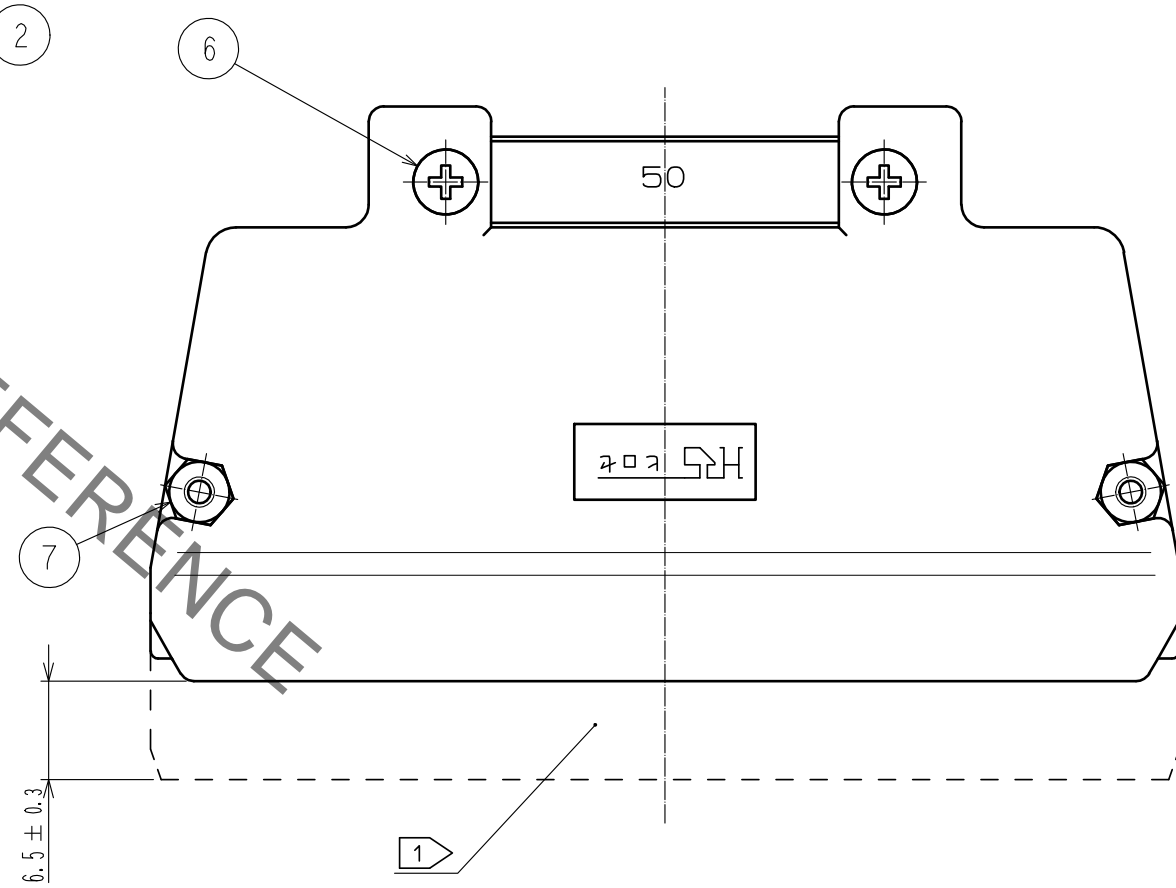

- Notes
- 1 Applicable housing to the Cover Case.  
HIF3BA-50D-2.54C  
HIF3BB-50D-2.54C
  - 2 Pack part 3-7 in one bag. The bag, case(A) and (B) are to be packed together.
  - 3 The dimensions in parentheses are for reference.
  - 4 This product does not accept a pin header with F type lock as a corresponding connector.

UNITS mm		SCALE 2 : 1	COUNT 	DESCRIPTION OF REVISIONS DIS-F-00003541	DESIGNED TM. NAKAJIMA	CHECKED HT. YAMAGUCHI	DATE 18. 08. 02
APPROVED : HS. OKAWA 12. 01. 16				DRAWING NO. EDC3-016706-22			
CHECKED : HT. YAMAGUCHI 12. 01. 16				PART NO. HIF3-50CV<72>			
DESIGNED : YJ. ASAO 12. 01. 16				CODE NO. CL562-0206-3-72			
DRAWN : YJ. ASAO 12. 01. 16				1/1			