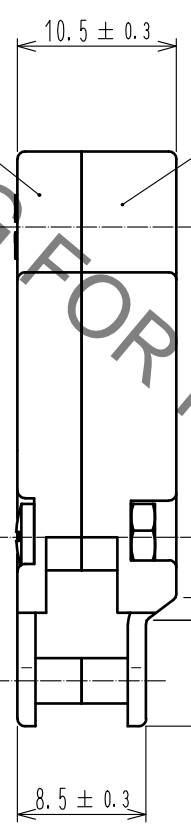

- Notes
- 1 Applicable housing to the Cover Case.  
HIF3BA-50D-2.54C  
HIF3BB-50D-2.54C
  - 2 Pack part 3-7 in one bag. The bag, case(A) and (B) are to be packed together.
  - 3 The dimensions in parentheses are for reference.
  - 4 This product does not accept a pin header with F type lock as a corresponding connector.

NO.	MATERIAL	FINISH .	REMARKS	NO.	MATERIAL	FINISH .	REMARKS
4	STEEL	NICKEL PLATING		7	BRASS	NICKEL PLATING, M2 NUT	
3	STEEL	NICKEL PLATING		6	BRASS	NICKEL PLATING	
2	ABS	BLACK	UL94V-0				M2. L=8. SELF-BINDING SCREW
1	ABS	BLACK	UL94V-0	5	BRASS	NICKEL PLATING	

UNITS mm		SCALE 2 : 1	COUNT 	DESCRIPTION OF REVISIONS DIS-F-00003541	DESIGNED TM. NAKAJIMA	CHECKED HT. YAMAGUCHI	DATE 18. 08. 02
APPROVED : HS. OKAWA 12. 01. 16				DRAWING NO. EDC3-016706-22			
CHECKED : HT. YAMAGUCHI 12. 01. 16				PART NO. HIF3-50CV<72>			
DESIGNED : YJ. ASAO 12. 01. 16				CODE NO. CL562-0206-3-72			
DRAWN : YJ. ASAO 12. 01. 16				1/1			