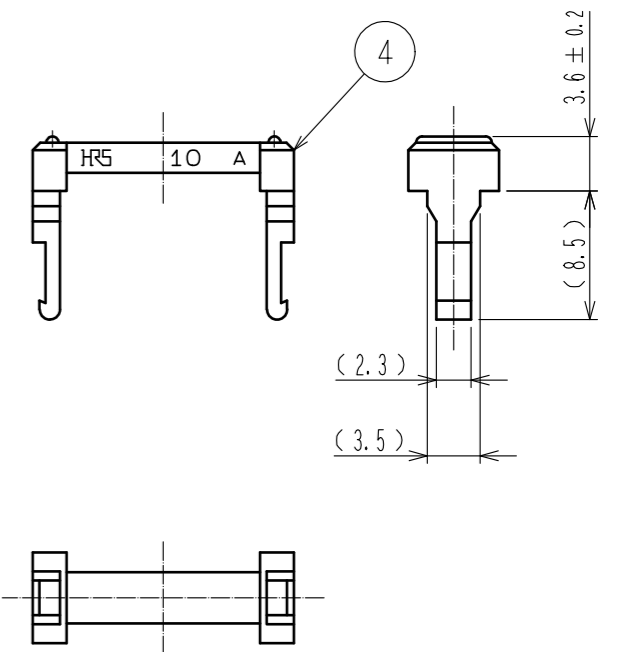

Body

A-A (5:1)

B-B (5:1)

Protector

Assembly figure

Clamp

HRS DRAWING FOR REFERENCE

Notes 1 The dimensions in parentheses are for reference.
 2 Once a connector is harnessed, the connector shall not be re-harnessed to a different cable. Protectors and clamps shall also not be re-used once used in assembly. When repair is needed, please replace the connector as well as all connector parts.

Re-using connector and connector parts may cause continuity failure due to contact deformation / breakage, lock part destruction, etc.

2	PBT	BLACK	UL94V-0	4	PBT	BLACK	UL94V-0		
1	BERYLLIUM COPPER ALLOY	Over plating : Gold 0.2μm min.		3	PBT	BLACK	UL94V-0		
		Under plating : Nickel 3μm min.							
NO.	MATERIAL	FINISH	REMARKS	NO.	MATERIAL	FINISH	REMARKS		
UNITS	mm	SCALE	2 : 1	COUNT	1	DESCRIPTION OF REVISIONS	DESIGNED	CHECKED	DATE
						DIS-F-00005555	AK. IWAHORI	HT. YAMAGUCHI	20191231
APPROVED : HS. OKAWA		20110322		DRAWING NO.		EDC3-016223-00			
CHECKED : HT. YAMAGUCHI		20110322		PART NO.		HIF3A-10D-2.54R			
DESIGNED : SY. KAMIGA		20110322		CODE NO.		CL562-0057-5-00			
DRAWN : HK. SUNADORI		20110318							