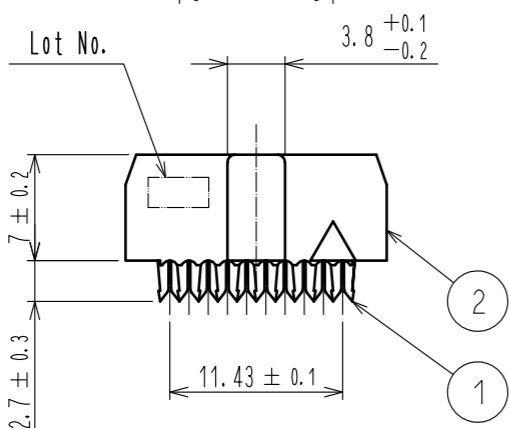

Body

A-A (5:1)

B-B (5:1)

Protector

Assembly figure

Clamp

HRS DRAWING FOR REFERENCE

Notes 1 The dimensions in parentheses are for reference.
 2 Once a connector is harnessed, the connector shall not be re-harnessed to a different cable. Protectors and clamps shall also not be re-used once used in assembly. When repair is needed, please replace the connector as well as all connector parts.

Re-using connector and connector parts may cause continuity failure due to contact deformation / breakage, lock part destruction, etc.

2	PBT	BLACK	UL94V-0	4	PBT	BLACK	UL94V-0		
1	BERYLLIUM COPPER ALLOY	Over plating : Gold 0.2μm min.		3	PBT	BLACK	UL94V-0		
		Under plating : Nickel 3μm min.							
NO.	MATERIAL	FINISH	REMARKS	NO.	MATERIAL	FINISH	REMARKS		
UNITS	mm	SCALE	2 : 1	COUNT	1	DESCRIPTION OF REVISIONS	DESIGNED	CHECKED	DATE
						DIS-F-00005555	AK. IWAHORI	HT. YAMAGUCHI	20191231
APPROVED : HS. OKAWA		20110322		DRAWING NO.		EDC3-016223-00			
CHECKED : HT. YAMAGUCHI		20110322		PART NO.		HIF3A-10D-2.54R			
DESIGNED : SY. KAMIGA		20110322		CODE NO.		CL562-0057-5-00			
DRAWN : HK. SUNADORI		20110318							