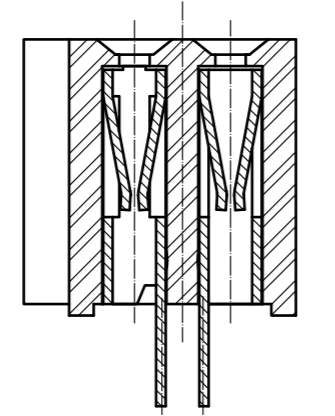

Body

A-A (5:1)

B-B (5:1)

Protector

Assembly figure

Clamp

HRS DRAWING FOR REFERENCE

Notes 1 The dimensions in parentheses are for reference.
 2 Once a connector is harnessed, the connector shall not be re-harnessed to a different cable. Protectors and clamps shall also not be re-used once used in assembly. When repair is needed, please replace the connector as well as all connector parts.

Re-using connector and connector parts may cause continuity failure due to contact deformation / breakage, lock part destruction, etc.

2	PBT	BLACK	UL94V-0	4	PBT	BLACK	UL94V-0		
1	BERYLLIUM COPPER ALLOY	Over plating : Gold 0.2μm min.		3	PBT	BLACK	UL94V-0		
		Under plating : Nickel 3μm min.							
NO.	MATERIAL	FINISH	REMARKS	NO.	MATERIAL	FINISH	REMARKS		
UNITS	mm	SCALE	2 : 1	COUNT	1	DESCRIPTION OF REVISIONS	DESIGNED	CHECKED	DATE
						DIS-F-00005555	AK. IWAHORI	HT. YAMAGUCHI	20191231
APPROVED : HS. OKAWA		20110322		DRAWING NO.		EDC3-016223-00			
CHECKED : HT. YAMAGUCHI		20110322		PART NO.		HIF3A-10D-2.54R			
DESIGNED : SY. KAMIGA		20110322		CODE NO.		CL562-0057-5-00			
DRAWN : HK. SUNADORI		20110318							