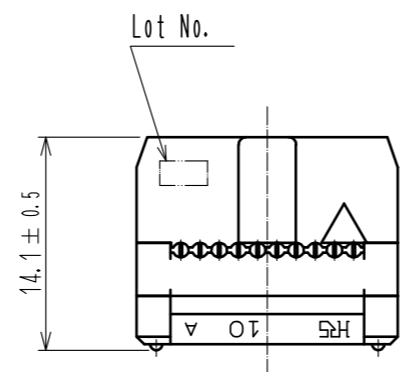

Body

A-A (5:1)

B-B (5:1)

Protector

Assembly figure

Clamp

HRS DRAWING FOR REFERENCE

Notes 1 The dimensions in parentheses are for reference.
 2 Once a connector is harnessed, the connector shall not be re-harnessed to a different cable. Protectors and clamps shall also not be re-used once used in assembly. When repair is needed, please replace the connector as well as all connector parts.

Re-using connector and connector parts may cause continuity failure due to contact deformation / breakage, lock part destruction, etc.

2	PBT	BLACK	UL94V-0	4	PBT	BLACK	UL94V-0		
1	BERYLLIUM COPPER ALLOY	Over plating : Gold 0.2μm min.		3	PBT	BLACK	UL94V-0		
		Under plating : Nickel 3μm min.							
NO.	MATERIAL	FINISH	REMARKS	NO.	MATERIAL	FINISH	REMARKS		
UNITS	mm	SCALE	2 : 1	COUNT	1	DESCRIPTION OF REVISIONS	DESIGNED	CHECKED	DATE
						DIS-F-00005555	AK. IWAHORI	HT. YAMAGUCHI	20191231
APPROVED : HS. OKAWA		20110322		DRAWING NO.		EDC3-016223-00			
CHECKED : HT. YAMAGUCHI		20110322		PART NO.		HIF3A-10D-2.54R			
DESIGNED : SY. KAMIGA		20110322		CODE NO.		CL562-0057-5-00			
DRAWN : HK. SUNADORI		20110318							