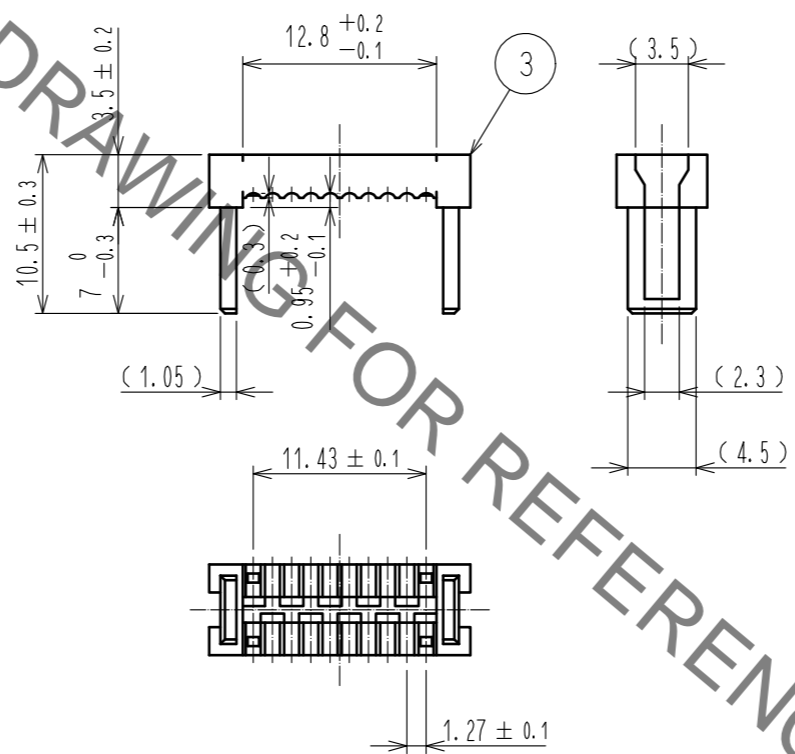

Body

A-A (5:1)

B-B (5:1)

Protector

Assembly figure

Clamp

HRS DRAWING FOR REFERENCE

Notes 1 The dimensions in parentheses are for reference.
 2 Once a connector is harnessed, the connector shall not be re-harnessed to a different cable. Protectors and clamps shall also not be re-used once used in assembly. When repair is needed, please replace the connector as well as all connector parts.

Re-using connector and connector parts may cause continuity failure due to contact deformation / breakage, lock part destruction, etc.

2	PBT	BLACK	UL94V-0	4	PBT	BLACK	UL94V-0		
1	BERYLLIUM COPPER ALLOY	Over plating : Gold 0.2μm min.		3	PBT	BLACK	UL94V-0		
		Under plating : Nickel 3μm min.							
NO.	MATERIAL	FINISH	REMARKS	NO.	MATERIAL	FINISH	REMARKS		
UNITS	mm	SCALE	2 : 1	COUNT	1	DESCRIPTION OF REVISIONS	DESIGNED	CHECKED	DATE
						DIS-F-00005555	AK. IWAHORI	HT. YAMAGUCHI	20191231
APPROVED : HS. OKAWA		20110322		DRAWING NO.		EDC3-016223-00			
CHECKED : HT. YAMAGUCHI		20110322		PART NO.		HIF3A-10D-2.54R			
DESIGNED : SY. KAMIGA		20110322		CODE NO.		CL562-0057-5-00			
DRAWN : HK. SUNADORI		20110318							