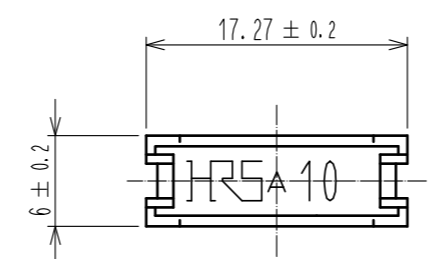

Body

A-A (5:1)

B-B (5:1)

Protector

Assembly figure

Clamp

HRS DRAWING FOR REFERENCE

Notes 1 The dimensions in parentheses are for reference.
 2 Once a connector is harnessed, the connector shall not be re-harnessed to a different cable. Protectors and clamps shall also not be re-used once used in assembly. When repair is needed, please replace the connector as well as all connector parts.

Re-using connector and connector parts may cause continuity failure due to contact deformation / breakage, lock part destruction, etc.

2	PBT	BLACK	UL94V-0	4	PBT	BLACK	UL94V-0		
1	BERYLLIUM COPPER ALLOY	Over plating : Gold 0.2μm min.		3	PBT	BLACK	UL94V-0		
		Under plating : Nickel 3μm min.							
NO.	MATERIAL	FINISH	REMARKS	NO.	MATERIAL	FINISH	REMARKS		
UNITS	mm	SCALE	2 : 1	COUNT	1	DESCRIPTION OF REVISIONS	DESIGNED	CHECKED	DATE
						DIS-F-00005555	AK. IWAHORI	HT. YAMAGUCHI	20191231
APPROVED : HS. OKAWA		20110322		DRAWING NO.		EDC3-016223-00			
CHECKED : HT. YAMAGUCHI		20110322		PART NO.		HIF3A-10D-2.54R			
DESIGNED : SY. KAMIGA		20110322		CODE NO.		CL562-0057-5-00			
DRAWN : HK. SUNADORI		20110318							