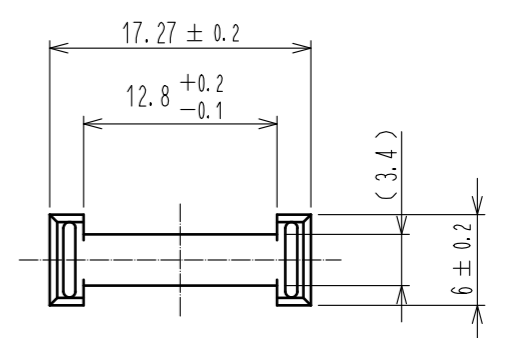

Body

A-A (5:1)

B-B (5:1)

Protector

Assembly figure

Clamp

HRS DRAWING FOR REFERENCE

Notes 1 The dimensions in parentheses are for reference.
 2 Once a connector is harnessed, the connector shall not be re-harnessed to a different cable. Protectors and clamps shall also not be re-used once used in assembly. When repair is needed, please replace the connector as well as all connector parts.

Re-using connector and connector parts may cause continuity failure due to contact deformation / breakage, lock part destruction, etc.

2	PBT	BLACK	UL94V-0	4	PBT	BLACK	UL94V-0		
1	BERYLLIUM COPPER ALLOY	Over plating : Gold 0.2μm min.		3	PBT	BLACK	UL94V-0		
		Under plating : Nickel 3μm min.							
NO.	MATERIAL	FINISH	REMARKS	NO.	MATERIAL	FINISH	REMARKS		
UNITS	mm	SCALE	2 : 1	COUNT	1	DESCRIPTION OF REVISIONS	DESIGNED	CHECKED	DATE
						DIS-F-00005555	AK. IWAHORI	HT. YAMAGUCHI	20191231
APPROVED : HS. OKAWA		20110322		DRAWING NO.		EDC3-016223-00			
CHECKED : HT. YAMAGUCHI		20110322		PART NO.		HIF3A-10D-2.54R			
DESIGNED : SY. KAMIGA		20110322		CODE NO.		CL562-0057-5-00			
DRAWN : HK. SUNADORI		20110318							