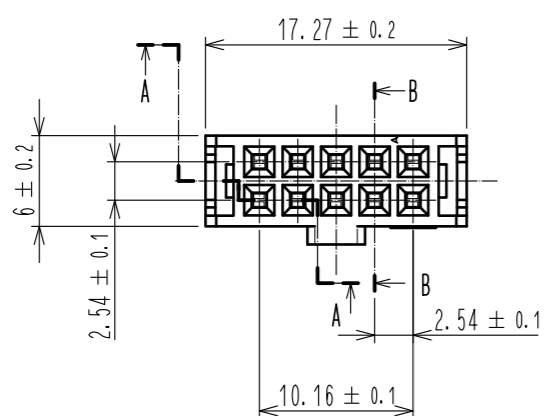

Body

A-A (5:1)

B-B (5:1)

Protector

Assembly figure

Clamp

HRS DRAWING FOR REFERENCE

Notes 1 The dimensions in parentheses are for reference.
 2 Once a connector is harnessed, the connector shall not be re-harnessed to a different cable. Protectors and clamps shall also not be re-used once used in assembly. When repair is needed, please replace the connector as well as all connector parts.

Re-using connector and connector parts may cause continuity failure due to contact deformation / breakage, lock part destruction, etc.

2	PBT	BLACK	UL94V-0	4	PBT	BLACK	UL94V-0		
1	BERYLLIUM COPPER ALLOY	Over plating : Gold 0.2μm min.		3	PBT	BLACK	UL94V-0		
		Under plating : Nickel 3μm min.							
NO.	MATERIAL	FINISH	REMARKS	NO.	MATERIAL	FINISH	REMARKS		
UNITS	mm	SCALE	2 : 1	COUNT	1	DESCRIPTION OF REVISIONS	DESIGNED	CHECKED	DATE
						DIS-F-00005555	AK. IWAHORI	HT. YAMAGUCHI	20191231
APPROVED : HS. OKAWA		20110322		DRAWING NO.		EDC3-016223-00			
CHECKED : HT. YAMAGUCHI		20110322		PART NO.		HIF3A-10D-2.54R			
DESIGNED : SY. KAMIGA		20110322		CODE NO.		CL562-0057-5-00			
DRAWN : HK. SUNADORI		20110318							