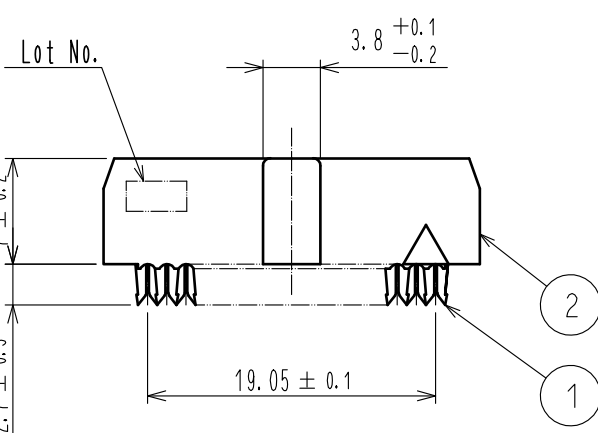

A-A (5:1)

B-B (5:1)

Assembly figure

Notes 1 The dimensions in parentheses are for reference.
 2 Once a connector is harnessed, the connector shall not be re-harnessed to a different cable. Protectors and clamps shall also not be re-used once used in assembly. When repair is needed, please replace the connector as well as all connector parts.

Re-using connector and connector parts may cause continuity failure due to contact deformation / breakage, lock part destruction, etc.

2	PBT	BLACK	UL94V-0					
1	BERYLLIUM COPPER ALLOY	Over plating : Gold 0.2μm min.		4	PBT	BLACK	UL94V-0	
		Under plating : Nickel 3μm min.		3	PBT	BLACK	UL94V-0	
NO.	MATERIAL	FINISH	REMARKS	NO.	MATERIAL	FINISH	REMARKS	
UNITS mm		SCALE 2 : 1	COUNT 1	DESCRIPTION OF REVISIONS DIS-F-00005555		DESIGNED AK. IWAHORI	CHECKED HT. YAMAGUCHI	DATE 20191231
APPROVED : HS. OKAWA				20110322	DRAWING NO. EDC3-016213-00			
CHECKED : HT. YAMAGUCHI				20110322	PART NO. HIF3A-16D-2.54R			
DESIGNED : SY. KAMIGA				20110322	CODE NO. CL562-0058-8-00			
DRAWN : HK. SUNADORI				20110318	1/1			