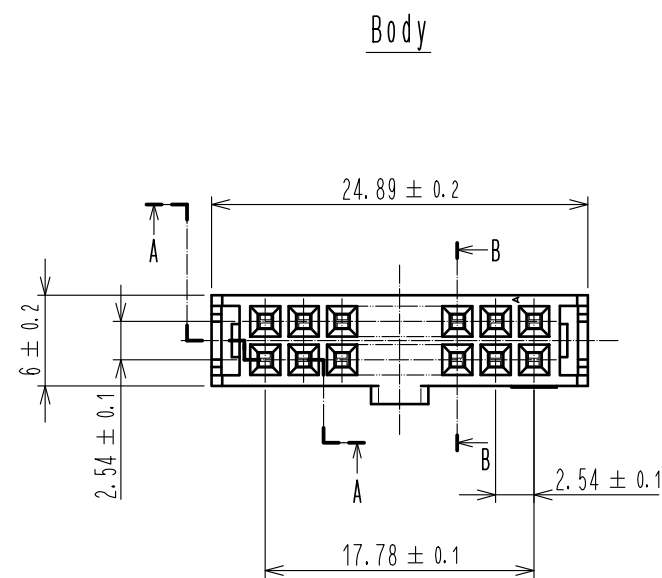

A-A (5:1)

B-B (5:1)

Assembly figure

Notes 1 The dimensions in parentheses are for reference.
 2 Once a connector is harnessed, the connector shall not be re-harnessed to a different cable. Protectors and clamps shall also not be re-used once used in assembly. When repair is needed, please replace the connector as well as all connector parts.

Re-using connector and connector parts may cause continuity failure due to contact deformation / breakage, lock part destruction, etc.

2	PBT	BLACK	UL94V-0					
1	BERYLLIUM COPPER ALLOY	Over plating : Gold 0.2μm min.		4	PBT	BLACK	UL94V-0	
		Under plating : Nickel 3μm min.		3	PBT	BLACK	UL94V-0	
NO.	MATERIAL	FINISH	REMARKS	NO.	MATERIAL	FINISH	REMARKS	
UNITS mm		SCALE 2 : 1	COUNT 1	DESCRIPTION OF REVISIONS DIS-F-00005555		DESIGNED AK. IWAHORI	CHECKED HT. YAMAGUCHI	DATE 20191231
APPROVED : HS. OKAWA				20110322	DRAWING NO. EDC3-016213-00			
CHECKED : HT. YAMAGUCHI				20110322	PART NO. HIF3A-16D-2.54R			
DESIGNED : SY. KAMIGA				20110322	CODE NO. CL562-0058-8-00			
DRAWN : HK. SUNADORI				20110318	1/1			