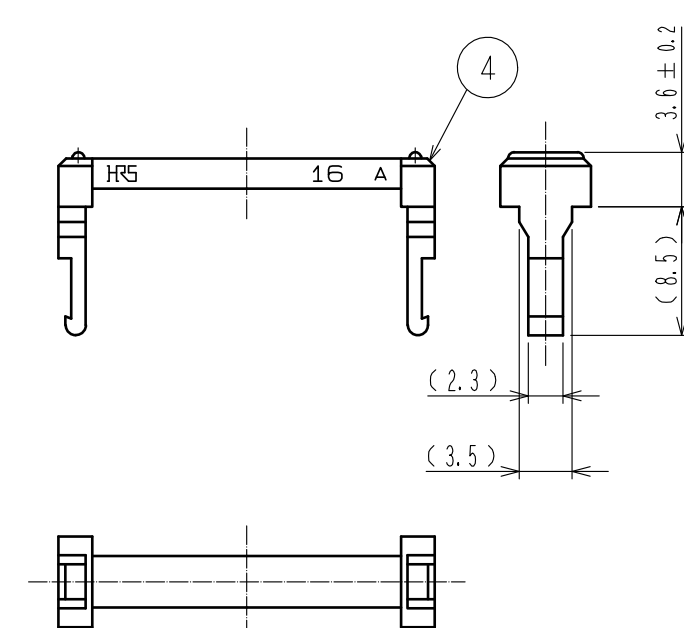

A-A (5:1)

B-B (5:1)

Assembly figure

Notes 1 The dimensions in parentheses are for reference.
 2 Once a connector is harnessed, the connector shall not be re-harnessed to a different cable. Protectors and clamps shall also not be re-used once used in assembly. When repair is needed, please replace the connector as well as all connector parts.

Re-using connector and connector parts may cause continuity failure due to contact deformation / breakage, lock part destruction, etc.

2	PBT	BLACK	UL94V-0					
1	BERYLLIUM COPPER ALLOY	Over plating : Gold 0.2μm min.		4	PBT	BLACK	UL94V-0	
		Under plating : Nickel 3μm min.		3	PBT	BLACK	UL94V-0	
NO.	MATERIAL	FINISH	REMARKS	NO.	MATERIAL	FINISH	REMARKS	
UNITS mm		SCALE 2 : 1	COUNT 1	DESCRIPTION OF REVISIONS DIS-F-00005555		DESIGNED AK. IWAHORI	CHECKED HT. YAMAGUCHI	DATE 20191231
APPROVED : HS. OKAWA				20110322	DRAWING NO. EDC3-016213-00			
CHECKED : HT. YAMAGUCHI				20110322	PART NO. HIF3A-16D-2.54R			
DESIGNED : SY. KAMIGA				20110322	CODE NO. CL562-0058-8-00			
DRAWN : HK. SUNADORI				20110318	1/1			