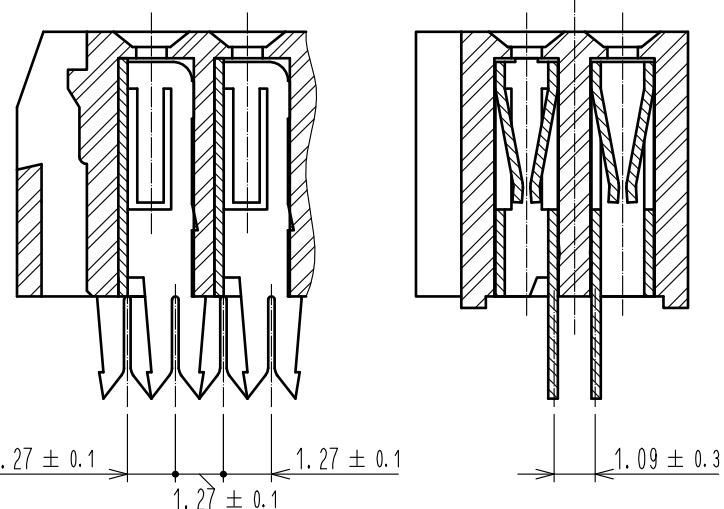

A-A (5:1)

B-B (5:1)

Assembly figure

Notes 1 The dimensions in parentheses are for reference.
 2 Once a connector is harnessed, the connector shall not be re-harnessed to a different cable. Protectors and clamps shall also not be re-used once used in assembly. When repair is needed, please replace the connector as well as all connector parts.

Re-using connector and connector parts may cause continuity failure due to contact deformation / breakage, lock part destruction, etc.

2	PBT	BLACK	UL94V-0					
1	BERYLLIUM COPPER ALLOY	Over plating : Gold 0.2μm min.		4	PBT	BLACK	UL94V-0	
		Under plating : Nickel 3μm min.		3	PBT	BLACK	UL94V-0	
NO.	MATERIAL	FINISH	REMARKS	NO.	MATERIAL	FINISH	REMARKS	
UNITS mm		SCALE 2 : 1	COUNT 1	DESCRIPTION OF REVISIONS DIS-F-00005555		DESIGNED AK. IWAHORI	CHECKED HT. YAMAGUCHI	DATE 20191231
APPROVED : HS. OKAWA				20110322	DRAWING NO. EDC3-016213-00			
CHECKED : HT. YAMAGUCHI				20110322	PART NO. HIF3A-16D-2.54R			
DESIGNED : SY. KAMIGA				20110322	CODE NO. CL562-0058-8-00			
DRAWN : HK. SUNADORI				20110318	1/1			