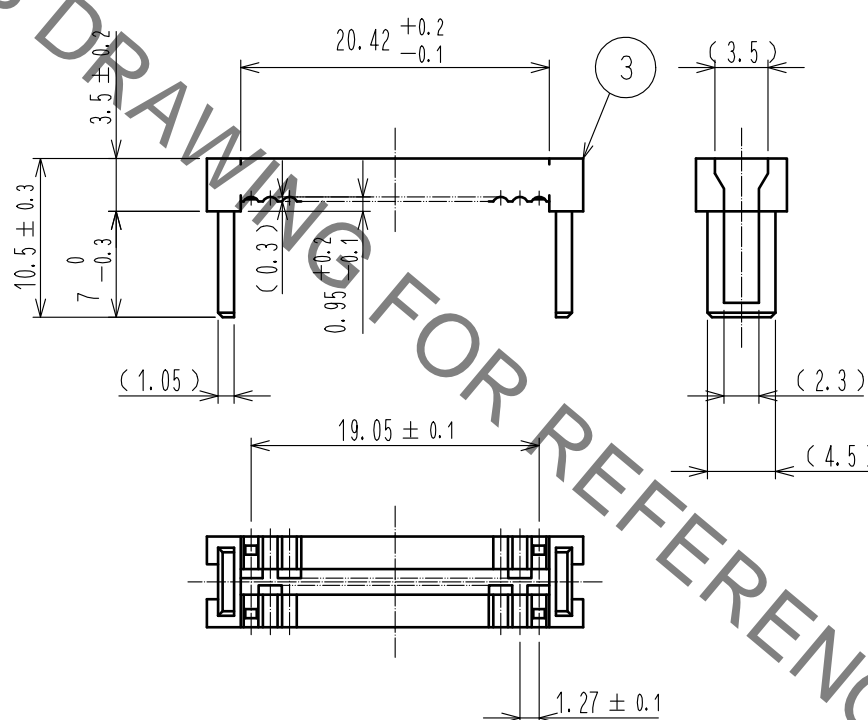

A-A (5:1)

B-B (5:1)

Assembly figure

Notes 1 The dimensions in parentheses are for reference.
 2 Once a connector is harnessed, the connector shall not be re-harnessed to a different cable. Protectors and clamps shall also not be re-used once used in assembly. When repair is needed, please replace the connector as well as all connector parts.

Re-using connector and connector parts may cause continuity failure due to contact deformation / breakage, lock part destruction, etc.

2	PBT	BLACK	UL94V-0					
1	BERYLLIUM COPPER ALLOY	Over plating : Gold 0.2μm min.		4	PBT	BLACK	UL94V-0	
		Under plating : Nickel 3μm min.		3	PBT	BLACK	UL94V-0	
NO.	MATERIAL	FINISH	REMARKS	NO.	MATERIAL	FINISH	REMARKS	
UNITS mm		SCALE 2 : 1	COUNT 1	DESCRIPTION OF REVISIONS DIS-F-00005555		DESIGNED AK. IWAHORI	CHECKED HT. YAMAGUCHI	DATE 20191231
APPROVED : HS. OKAWA				20110322	DRAWING NO. EDC3-016213-00			
CHECKED : HT. YAMAGUCHI				20110322	PART NO. HIF3A-16D-2.54R			
DESIGNED : SY. KAMIGA				20110322	CODE NO. CL562-0058-8-00			
DRAWN : HK. SUNADORI				20110318	1/1			