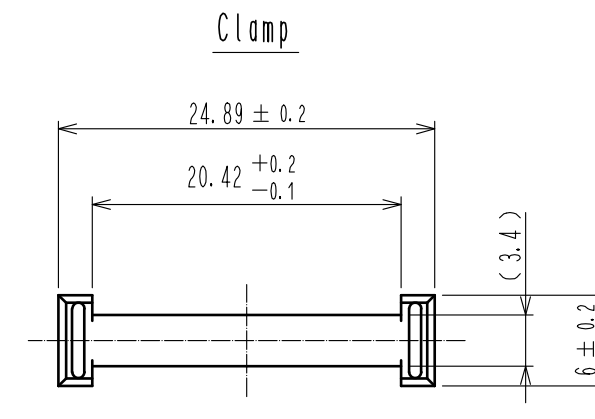

A-A (5:1)

B-B (5:1)

Assembly figure

Notes 1 The dimensions in parentheses are for reference.
 2 Once a connector is harnessed, the connector shall not be re-harnessed to a different cable. Protectors and clamps shall also not be re-used once used in assembly. When repair is needed, please replace the connector as well as all connector parts.

Re-using connector and connector parts may cause continuity failure due to contact deformation / breakage, lock part destruction, etc.

2	PBT	BLACK	UL94V-0					
1	BERYLLIUM COPPER ALLOY	Over plating : Gold 0.2μm min.		4	PBT	BLACK	UL94V-0	
		Under plating : Nickel 3μm min.		3	PBT	BLACK	UL94V-0	
NO.	MATERIAL	FINISH	REMARKS	NO.	MATERIAL	FINISH	REMARKS	
UNITS mm		SCALE 2 : 1	COUNT 1	DESCRIPTION OF REVISIONS DIS-F-00005555		DESIGNED AK. IWAHORI	CHECKED HT. YAMAGUCHI	DATE 20191231
APPROVED : HS. OKAWA				20110322	DRAWING NO. EDC3-016213-00			
CHECKED : HT. YAMAGUCHI				20110322	PART NO. HIF3A-16D-2.54R			
DESIGNED : SY. KAMIGA				20110322	CODE NO. CL562-0058-8-00			
DRAWN : HK. SUNADORI				20110318	1/1			