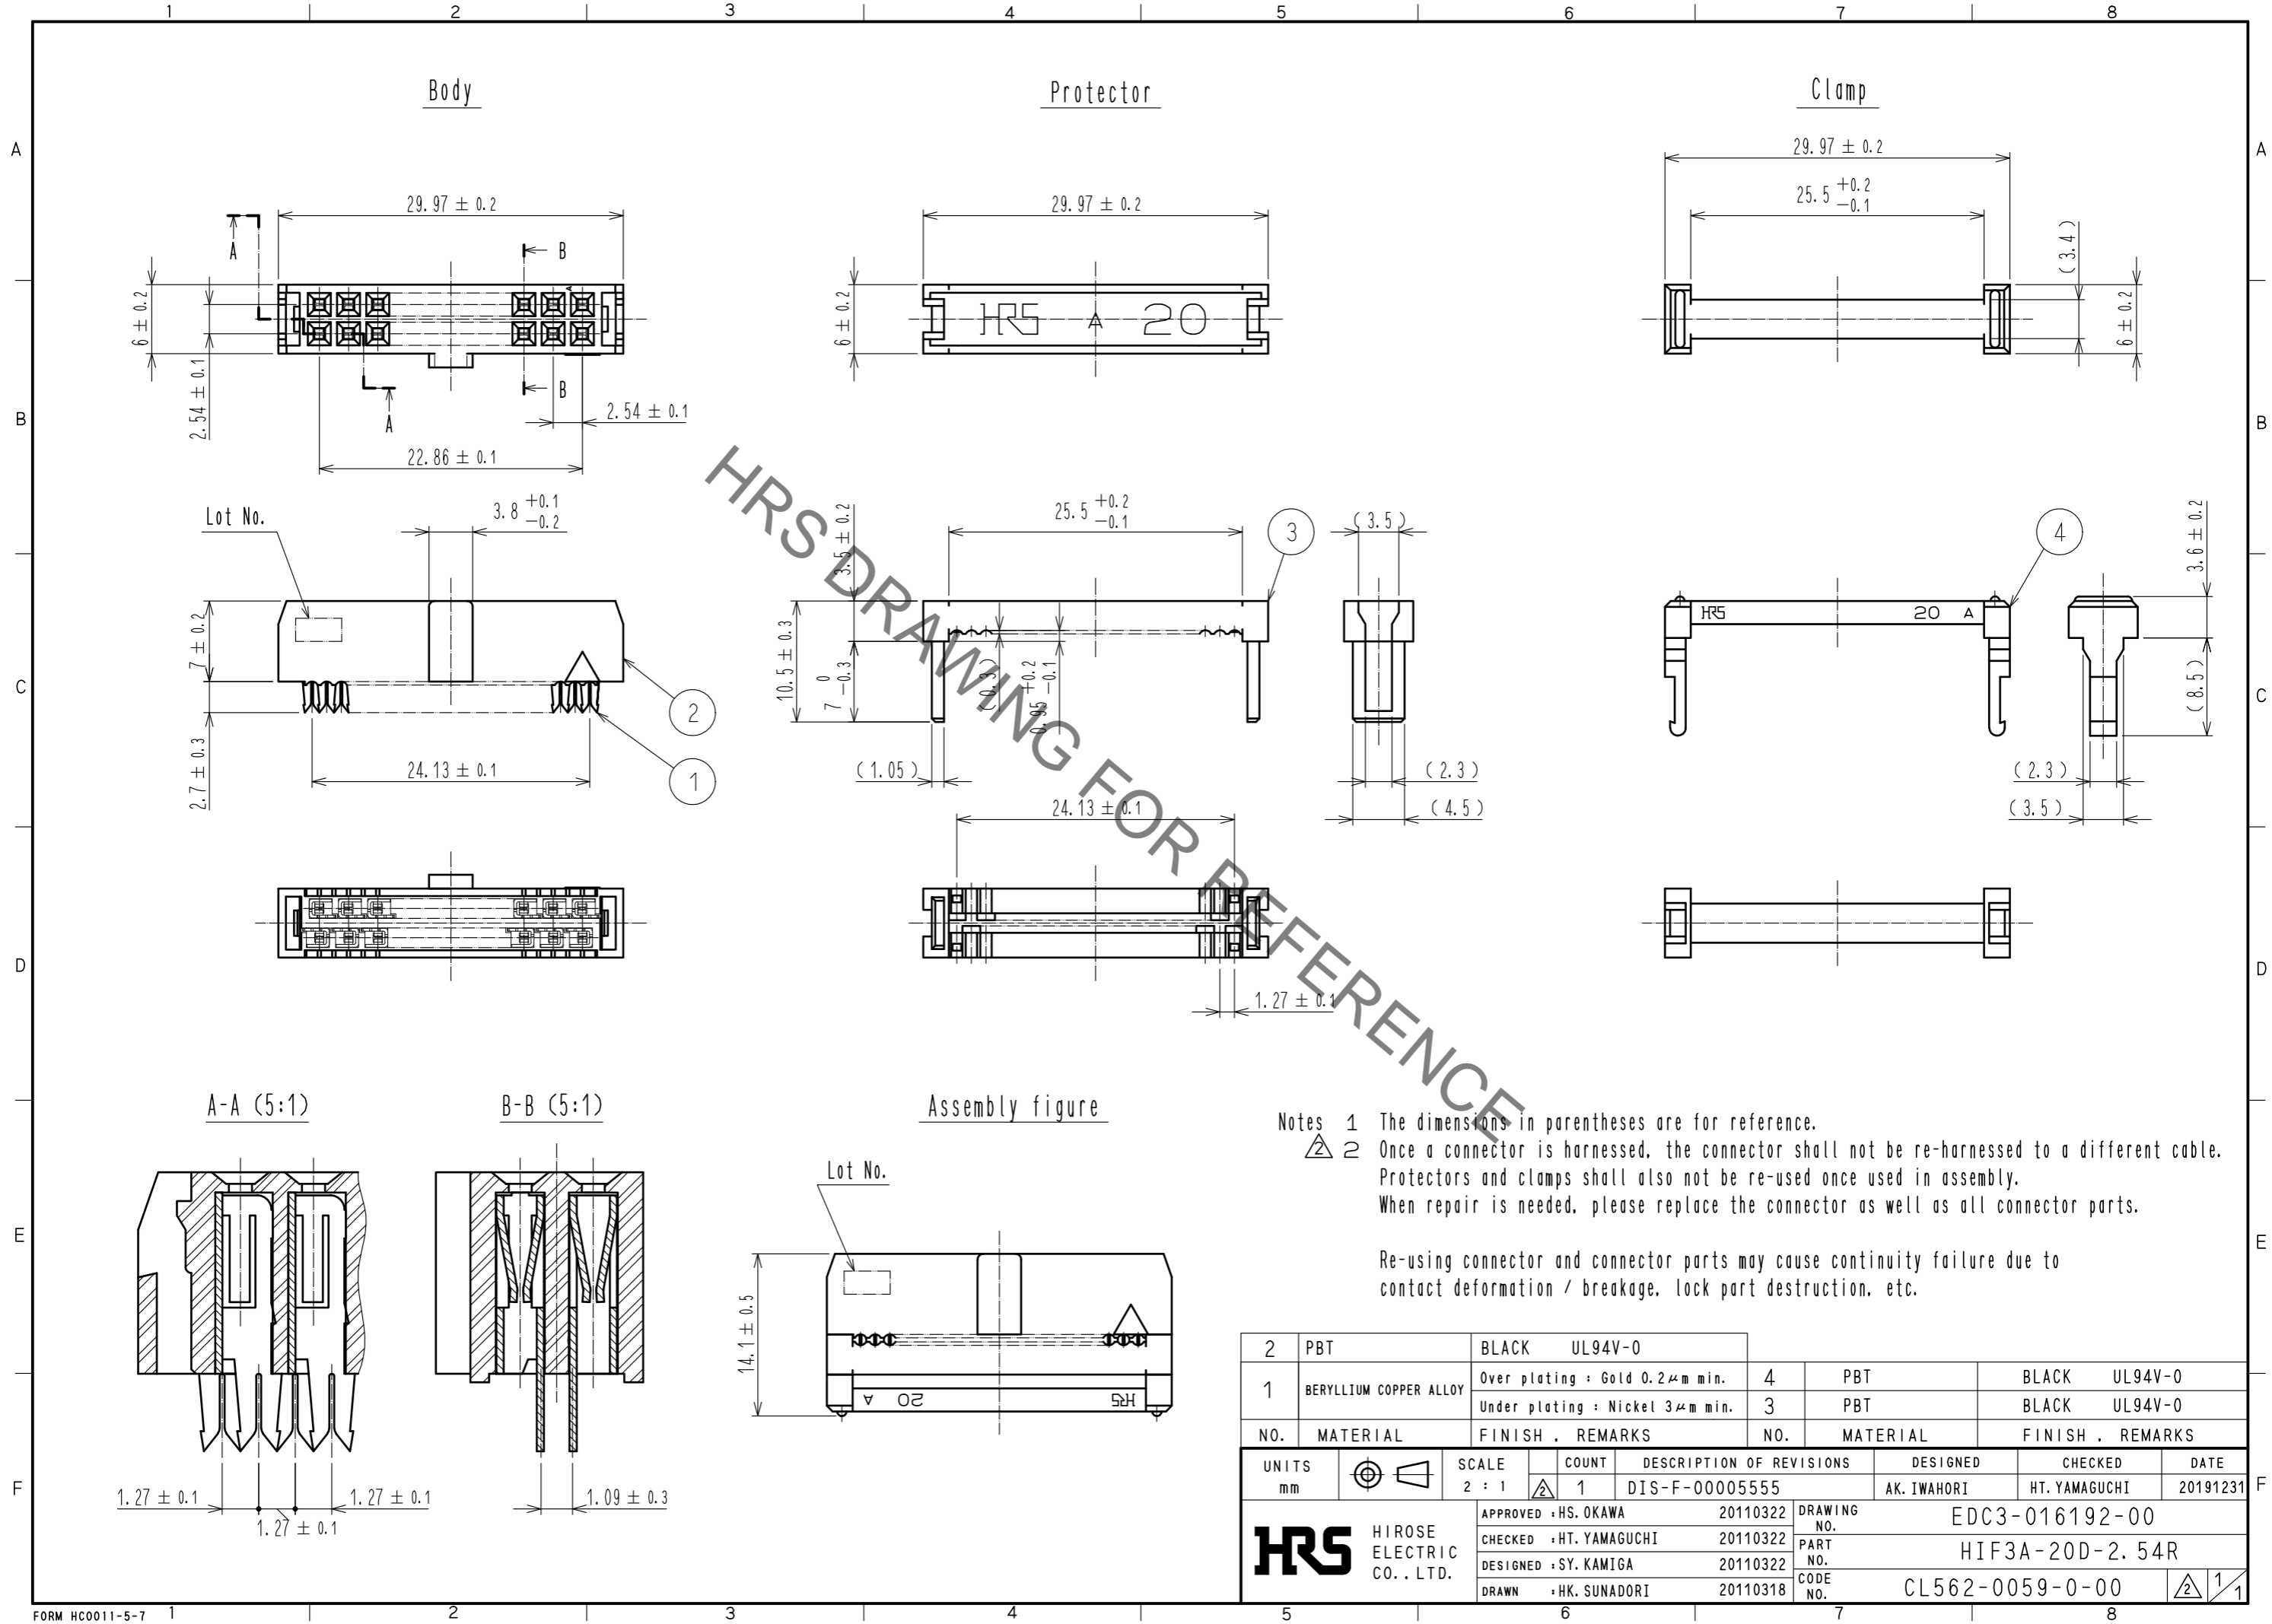

Notes 1 The dimensions in parentheses are for reference.
 2 Once a connector is harnessed, the connector shall not be re-harnessed to a different cable. Protectors and clamps shall also not be re-used once used in assembly. When repair is needed, please replace the connector as well as all connector parts.

Re-using connector and connector parts may cause continuity failure due to contact deformation / breakage, lock part destruction, etc.

2	PBT	BLACK	UL94V-0					
1	BERYLLIUM COPPER ALLOY	Over plating : Gold 0.2μm min.		4	PBT	BLACK	UL94V-0	
		Under plating : Nickel 3μm min.		3	PBT	BLACK	UL94V-0	
NO.	MATERIAL	FINISH . REMARKS		NO.	MATERIAL	FINISH . REMARKS		
UNITS mm		SCALE 2 : 1	COUNT 1	DESCRIPTION OF REVISIONS DIS-F-00005555		DESIGNED AK. IWAHORI	CHECKED HT. YAMAGUCHI	DATE 20191231
APPROVED : HS. OKAWA				20110322	DRAWING NO. EDC3-016192-00			
CHECKED : HT. YAMAGUCHI				20110322	PART NO. HIF3A-20D-2.54R			
DESIGNED : SY. KAMIGA				20110322	CODE NO. CL562-0059-0-00			
DRAWN : HK. SUNADORI				20110318	1/1			