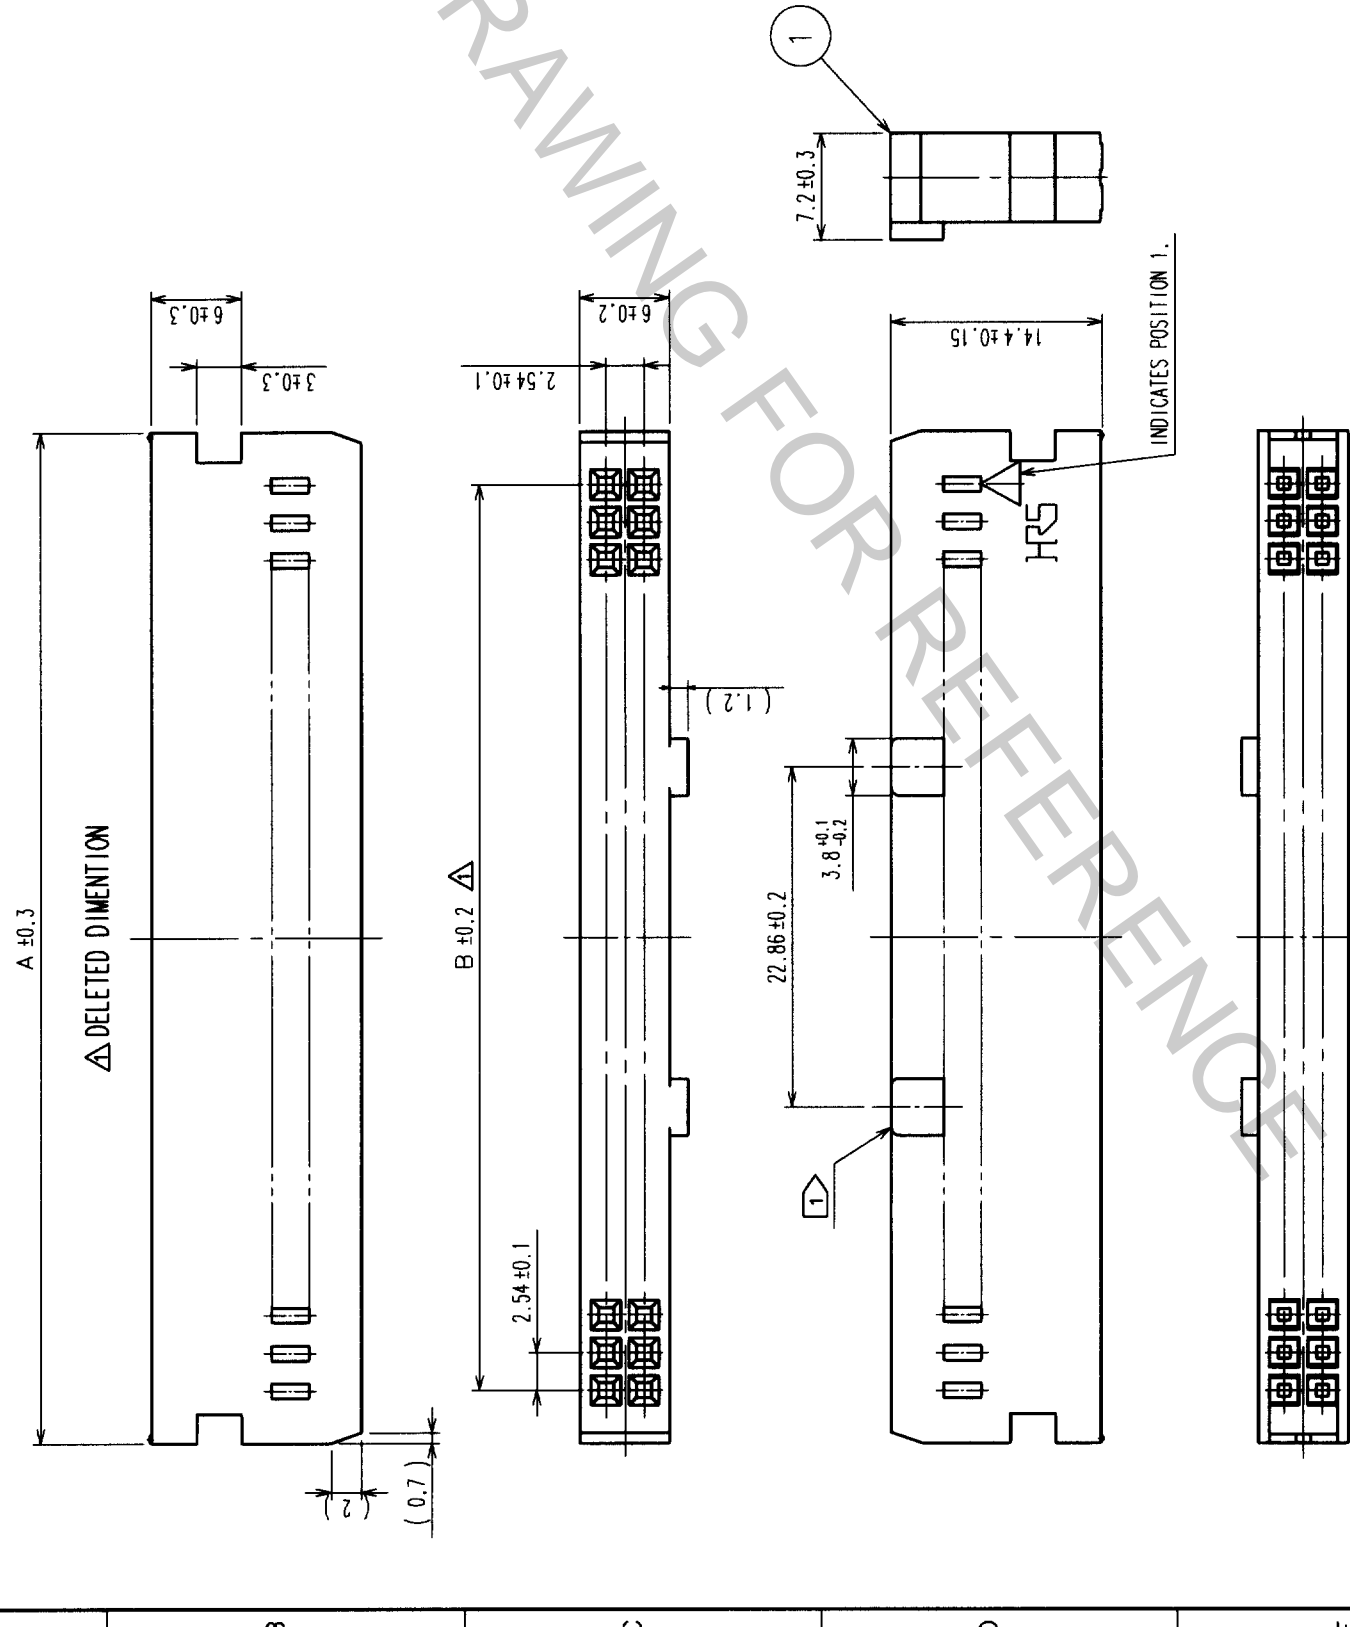

COUNT	DESCRIPTION OF REVISIONS	BY	CHKD	DATE	COUNT	DESCRIPTION OF REVISIONS	BY	CHKD	DATE
2	RE-F-07824(C)	K.S.H		01.07.04					

HRS No.	PART No.	No. OF PIN	A	B	POLARIZING NOSE
CL610-1041-0	HIF3BA-100-2.54C	1 0	17.25	10.16	1 AT CENTER
CL610-1051-3	HIF3BA-14D-2.54C	1 4	22.35	15.24	
CL610-1042-2	HIF3BA-16D-2.54C	1 6	24.80	17.78	
CL610-1043-5	HIF3BA-20D-2.54C	2 0	29.95	22.86	
CL610-1044-8	HIF3BA-26D-2.54C	2 6	37.55	30.48	
CL610-1045-0	HIF3BA-30D-2.54C	3 0	42.63	35.56	
CL610-1046-3	HIF3BA-34D-2.54C	3 4	47.75	40.64	
CL610-1047-6	HIF3BA-40D-2.54C	4 0	55.35	48.26	
CL610-1048-9	HIF3BA-50D-2.54C	5 0	68.04	60.96	
CL610-1061-7	HIF3BB-50D-2.54C	6 0	80.77	73.66	
CL610-1049-1	HIF3BA-60D-2.54C	6 0	80.77	73.66	1 EACH ON LH AND RH SIDES
CL610-1062-0	HIF3BB-60D-2.54C	6 0	80.77	73.66	1 AT CENTER
CL610-1064-5	HIF3BA-64D-2.54C	6 4	85.85	78.74	1 EACH ON LH AND RH SIDES
CL610-1063-2	HIF3BB-64D-2.54C	6 4	85.85	78.74	1 AT CENTER

NOTE 1 THE NUMBERS OF POLARIZING NOSE DIFFERS AS TO THE NUMBER OF PIN. REFER TO THE FOLLOWING TABLE.  
 2 PRODUCTS OF 50,60,64 PINS ARE AVAILABLE IN TWO TYPES.  
 MAKE SELECTION WITH REFERENCE MADE TO NOTE 1.

DRAWING NO.	PART NO.
ADC3-84167	HIF3 BA - **D - 2.54C
SCALE	CODE NO.
FREE	REFER TO TABLE.
UNITS	
MM	