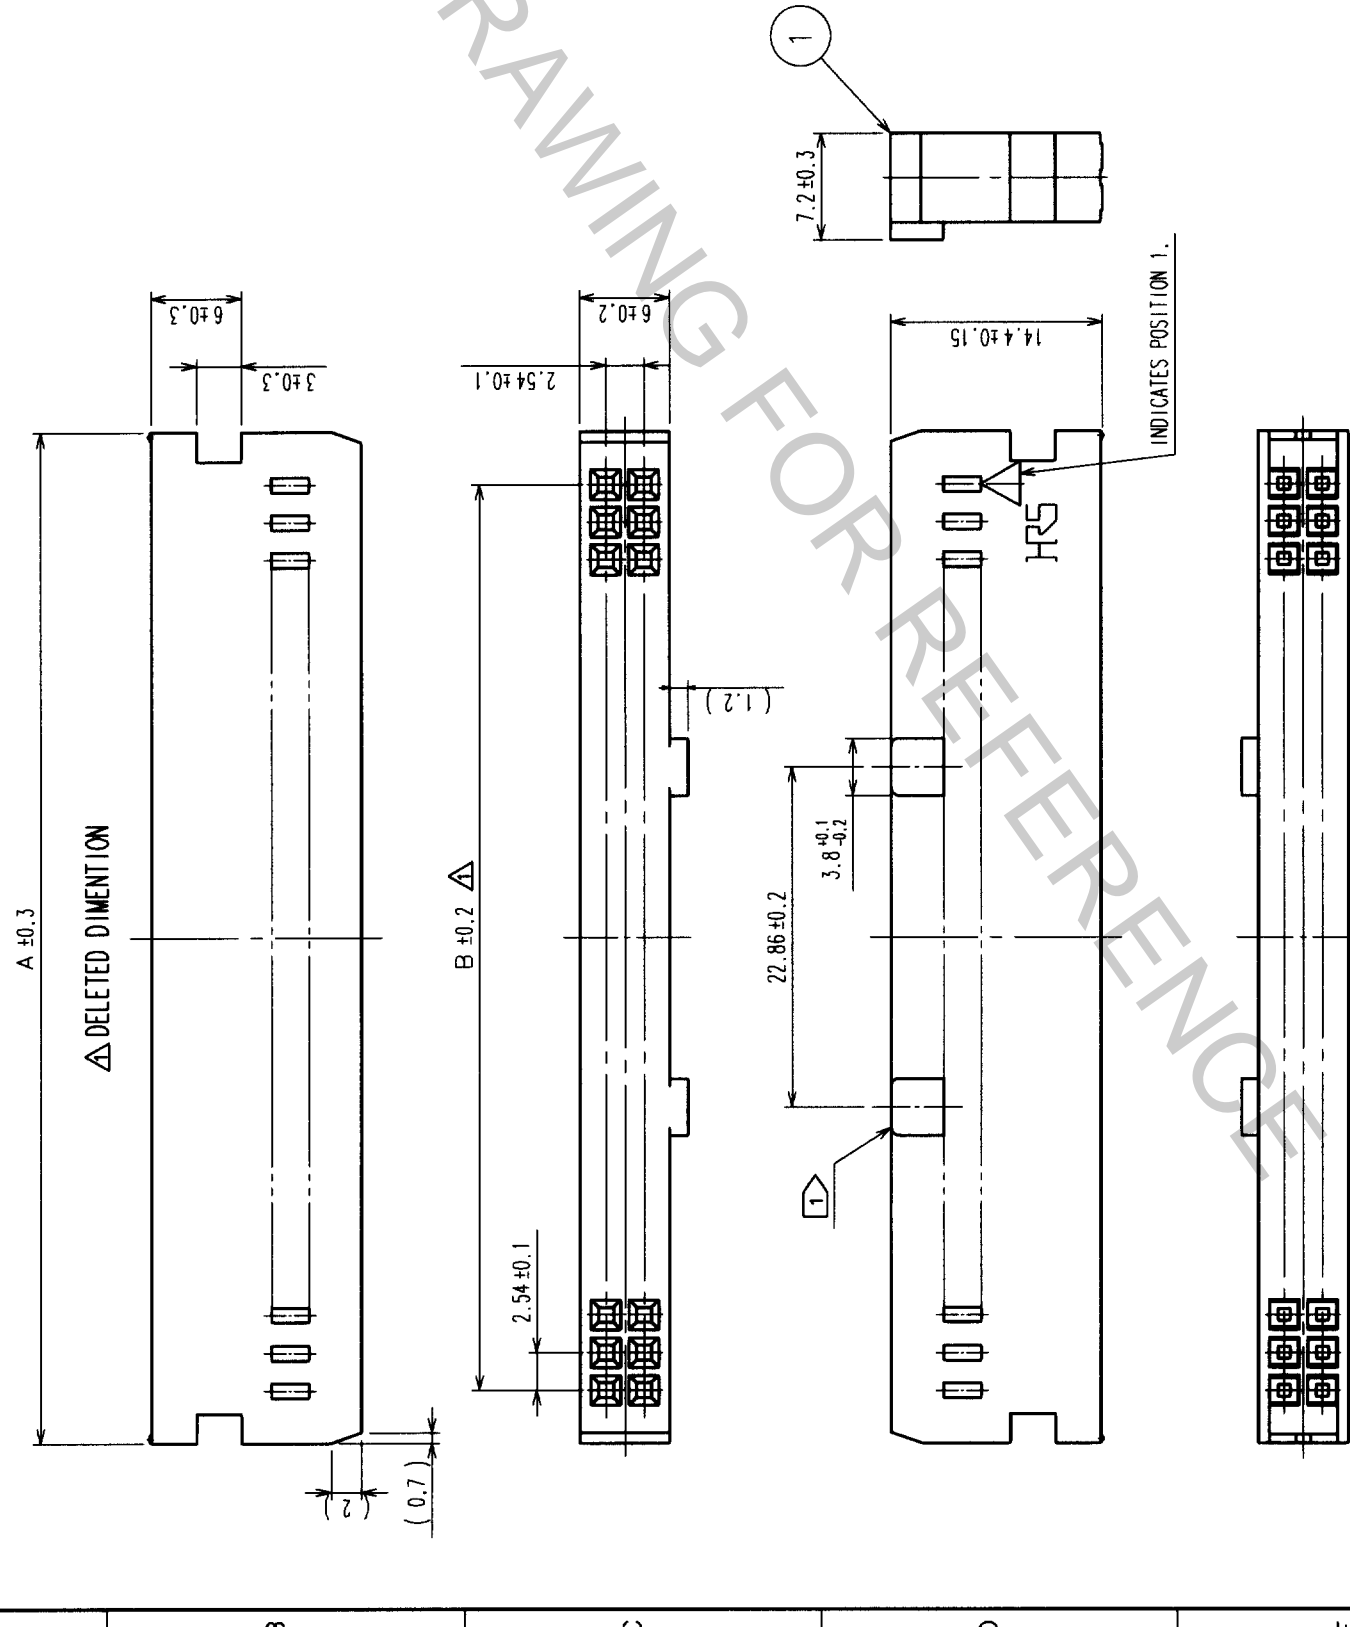

COUNT	DESCRIPTION OF REVISIONS	BY	CHKD	DATE	COUNT	DESCRIPTION OF REVISIONS	BY	CHKD	DATE
2	RE-F-07824(C)	K.S.H	D.O.	07.04					

HRS No.	PART No.	No. OF PIN	A	B	POLARIZING NOSE	
CL610-1041-0	HIF3BA-100-2.54C	1 0	17.25	10.16	1 AT CENTER	
CL610-1051-3	HIF3BA-14D-2.54C	1 4	22.35	15.24		
CL610-1042-2	HIF3BA-16D-2.54C	1 6	24.80	17.78		
CL610-1043-5	HIF3BA-20D-2.54C	2 0	29.95	22.86		
CL610-1044-8	HIF3BA-26D-2.54C	2 6	37.55	30.48		
CL610-1045-0	HIF3BA-30D-2.54C	3 0	42.63	35.56		
CL610-1046-3	HIF3BA-34D-2.54C	3 4	47.75	40.64		
CL610-1047-6	HIF3BA-40D-2.54C	4 0	55.35	48.26		
CL610-1048-9	HIF3BA-50D-2.54C	5 0	68.04	60.96		1 EACH ON LH AND RH SIDES
CL610-1061-7	HIF3BB-50D-2.54C	6 0	80.77	73.66		1 AT CENTER
CL610-1049-1	HIF3BA-60D-2.54C	6 0	80.77	73.66	1 EACH ON LH AND RH SIDES	
CL610-1062-0	HIF3BB-60D-2.54C	6 0	80.77	73.66	1 AT CENTER	
CL610-1064-5	HIF3BA-64D-2.54C	6 4	85.85	78.74	1 EACH ON LH AND RH SIDES	
CL610-1063-2	HIF3BB-64D-2.54C	6 4	85.85	78.74	1 AT CENTER	

NOTE 1 THE NUMBERS OF POLARIZING NOSE DIFFERS AS TO THE NUMBER OF PIN. REFER TO THE FOLLOWING TABLE.
 2 PRODUCTS OF 50,60,64 PINS ARE AVAILABLE IN TWO TYPES.
 MAKE SELECTION WITH REFERENCE MADE TO NOTE 1.

DRAWING NO.	PART NO.
ADC3-84167	HIF3 BA - **D - 2.54C
SCALE	CODE NO.
FREE	REFER TO TABLE.
UNITS	
MM	

X-ON Electronics

Largest Supplier of Electrical and Electronic Components

Click to view similar products for [Headers & Wire Housings](#) category: