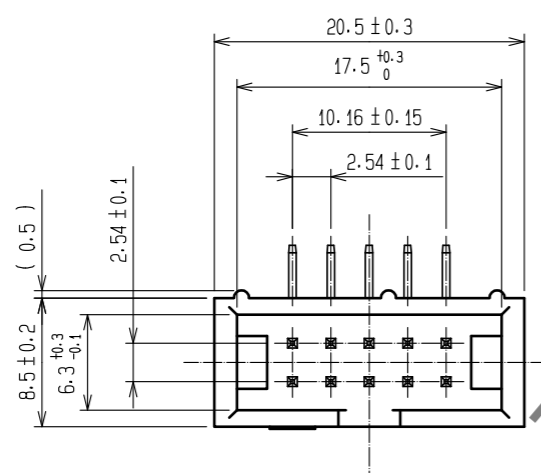

RECOMMENDED PC BOARD HOLE PATTERN

HRS DRAWING FOR REFERENCE

NOTE 1. THE DIMENSIONS IN PARENTHESSES ARE FOR REFERENCE.

1		PBT	BLACK	UL94V-0	2, 3	BRASS	CONTACT AREA: GOLD 0.2 μm min.
NO.		MATERIAL	FINISH . REMARKS		NO. MATERIAL		LEAD AREA: TIN-PLATING 2 μm min.
							UNDER PLATING: NICKEL 2.5 μm min.
UNITS		SCALE		COUNT	DESCRIPTION OF REVISIONS		DESIGNED
mm		2 : 1		△			CHECKED
							DATE
<b>HRS</b>		HIROSE ELECTRIC CO., LTD.		APPROVED : HS. OKAWA	15.07.29	DRAWING NO. EDC-016845-71-00	
				CHECKED : HT. YAMAGUCHI	15.07.29	PART NO. HIF3F-10PA-2.54DS(71)	
				DESIGNED : TH. SANO	15.07.28	CODE NO. CL615-0041-6-71	
				DRAWN : HR. NAGAYASU	15.07.28	1/1	