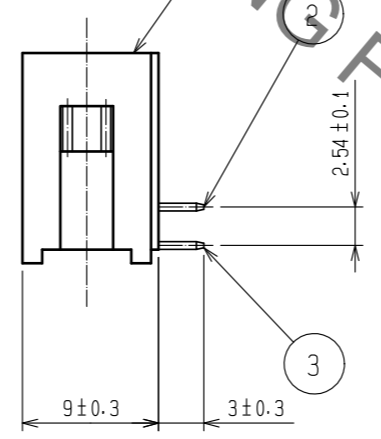

RECOMMENDED PC BOARD HOLE PATTERN

HRS DRAWING FOR REFERENCE

NOTE 1. THE DIMENSIONS IN PARENTHESSES ARE FOR REFERENCE.

1		PBT	BLACK	UL94V-0	2, 3	BRASS	CONTACT AREA: GOLD 0.2 μm min.
NO.		MATERIAL	FINISH . REMARKS		NO. MATERIAL		LEAD AREA: TIN-PLATING 2 μm min.
							UNDER PLATING: NICKEL 2.5 μm min.
UNITS		SCALE		COUNT	DESCRIPTION OF REVISIONS		DESIGNED
mm		2 : 1		△			CHECKED
							DATE
<b>HRS</b>		HIROSE ELECTRIC CO., LTD.		APPROVED : HS. OKAWA	15.07.29	DRAWING NO. EDC-016845-71-00	
				CHECKED : HT. YAMAGUCHI	15.07.29	PART NO. HIF3F-10PA-2.54DS(71)	
				DESIGNED : TH. SANO	15.07.28	CODE NO. CL615-0041-6-71	
				DRAWN : HR. NAGAYASU	15.07.28	1/1	