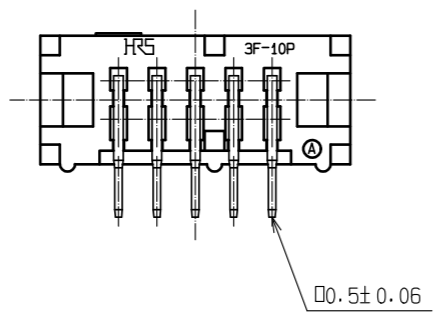

RECOMMENDED PC BOARD HOLE PATTERN

HRS DRAWING FOR REFERENCE

NOTE 1. THE DIMENSIONS IN PARENTHESSES ARE FOR REFERENCE.

1		PBT	BLACK	UL94V-0	2, 3	BRASS	CONTACT AREA: GOLD 0.2 μm min.
NO.		MATERIAL	FINISH . REMARKS		NO. MATERIAL		LEAD AREA: TIN-PLATING 2 μm min.
							UNDER PLATING: NICKEL 2.5 μm min.
UNITS		SCALE		COUNT	DESCRIPTION OF REVISIONS		DESIGNED
mm		2 : 1		△			CHECKED
							DATE
<b>HRS</b>		HIROSE ELECTRIC CO., LTD.		APPROVED : HS. OKAWA	15.07.29	DRAWING NO. EDC-016845-71-00	
				CHECKED : HT. YAMAGUCHI	15.07.29	PART NO. HIF3F-10PA-2.54DS(71)	
				DESIGNED : TH. SANO	15.07.28	CODE NO. CL615-0041-6-71	
				DRAWN : HR. NAGAYASU	15.07.28	1/1	