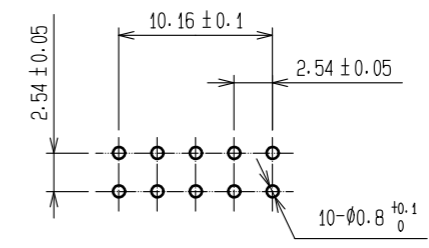

RECOMMENDED PC BOARD HOLE PATTERN

HRS DRAWING FOR REFERENCE

NOTE 1. THE DIMENSIONS IN PARENTHESSES ARE FOR REFERENCE.

1		PBT	BLACK	UL94V-0	2, 3	BRASS	CONTACT AREA: GOLD 0.2 μm min.
NO.		MATERIAL	FINISH . REMARKS		NO. MATERIAL		LEAD AREA: TIN-PLATING 2 μm min.
							UNDER PLATING: NICKEL 2.5 μm min.
UNITS		SCALE		COUNT	DESCRIPTION OF REVISIONS		DESIGNED
mm		2 : 1		△			CHECKED
							DATE
<b>HRS</b>		HIROSE ELECTRIC CO., LTD.		APPROVED : HS. OKAWA	15.07.29	DRAWING NO. EDC-016845-71-00	
				CHECKED : HT. YAMAGUCHI	15.07.29	PART NO. HIF3F-10PA-2.54DS(71)	
				DESIGNED : TH. SANO	15.07.28	CODE NO. CL615-0041-6-71	
				DRAWN : HR. NAGAYASU	15.07.28	1/1	