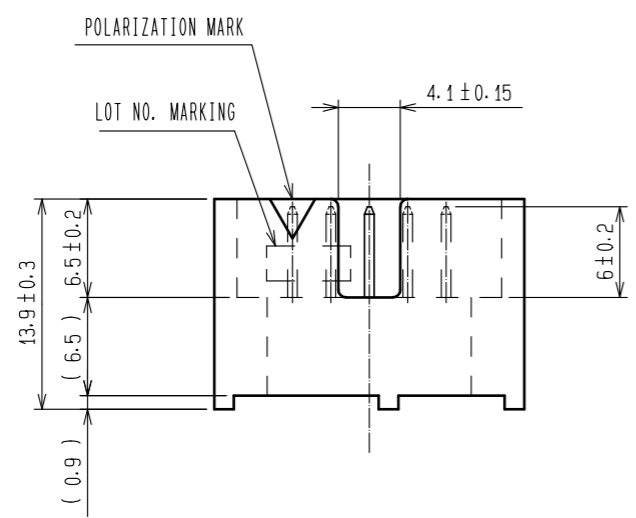

RECOMMENDED PC BOARD HOLE PATTERN

HRS DRAWING FOR REFERENCE

NOTE 1. THE DIMENSIONS IN PARENTHESSES ARE FOR REFERENCE.

1		PBT	BLACK	UL94V-0	2, 3	BRASS	CONTACT AREA: GOLD 0.2 μm min.
NO.		MATERIAL	FINISH . REMARKS		NO. MATERIAL		LEAD AREA: TIN-PLATING 2 μm min.
							UNDER PLATING: NICKEL 2.5 μm min.
UNITS		SCALE		COUNT	DESCRIPTION OF REVISIONS		DESIGNED
mm		2 : 1		△			CHECKED
							DATE
<b>HRS</b>		HIROSE ELECTRIC CO., LTD.		APPROVED : HS. OKAWA	15.07.29	DRAWING NO. EDC-016845-71-00	
				CHECKED : HT. YAMAGUCHI	15.07.29	PART NO. HIF3F-10PA-2.54DS(71)	
				DESIGNED : TH. SANO	15.07.28	CODE NO. CL615-0041-6-71	
				DRAWN : HR. NAGAYASU	15.07.28	1/1	