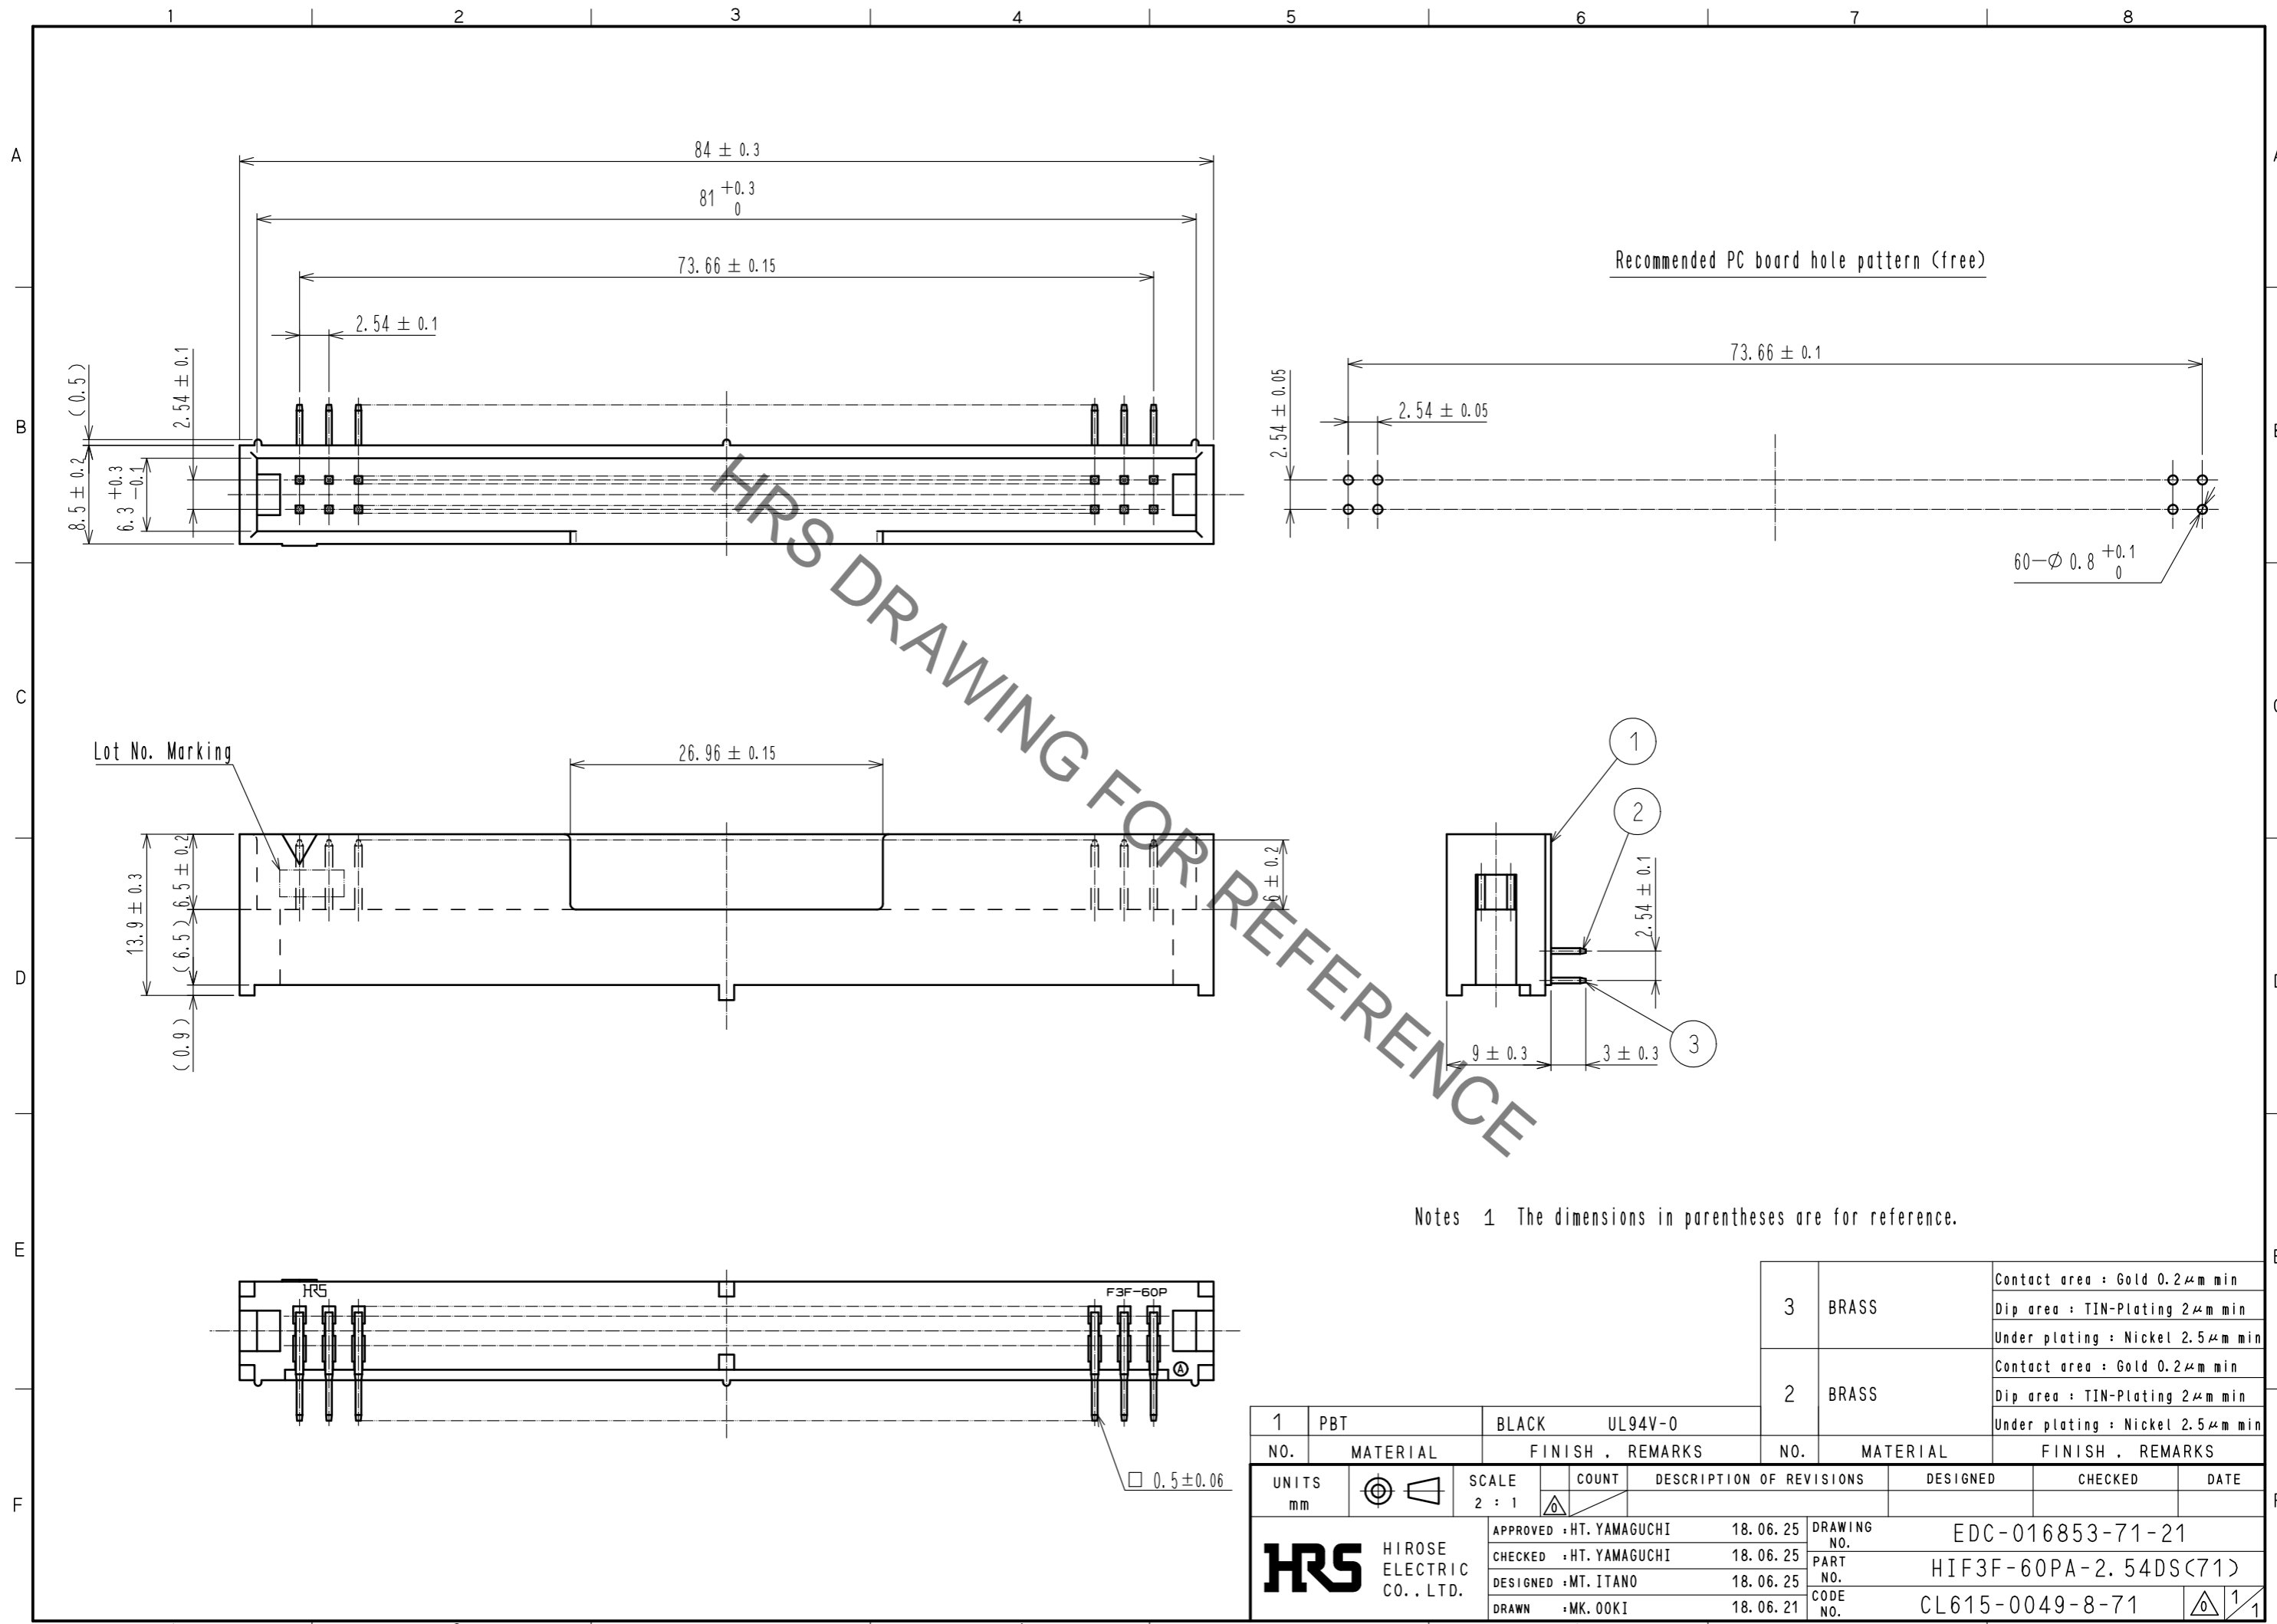

HRS DRAWING FOR REFERENCE

Notes 1 The dimensions in parentheses are for reference.

1	PBT	BLACK	UL94V-0	3	BRASS	Contact area : Gold 0.2 $\mu$ m min Dip area : TIN-Plating 2 $\mu$ m min Under plating : Nickel 2.5 $\mu$ m min
NO.	MATERIAL	FINISH	REMARKS	NO.	MATERIAL	FINISH . REMARKS
2	BRASS			2	BRASS	Contact area : Gold 0.2 $\mu$ m min Dip area : TIN-Plating 2 $\mu$ m min Under plating : Nickel 2.5 $\mu$ m min

UNITS		SCALE	COUNT	DESCRIPTION OF REVISIONS	DESIGNED	CHECKED	DATE
mm		2 : 1					
APPROVED : HT. YAMAGUCHI				18.06.25	DRAWING NO. EDC-016853-71-21		
CHECKED : HT. YAMAGUCHI				18.06.25	PART NO. HIF3F-60PA-2.54DS(71)		
DESIGNED : MT. ITANO				18.06.25	CODE NO. CL615-0049-8-71		
DRAWN : MK. OKI				18.06.21	1/1		