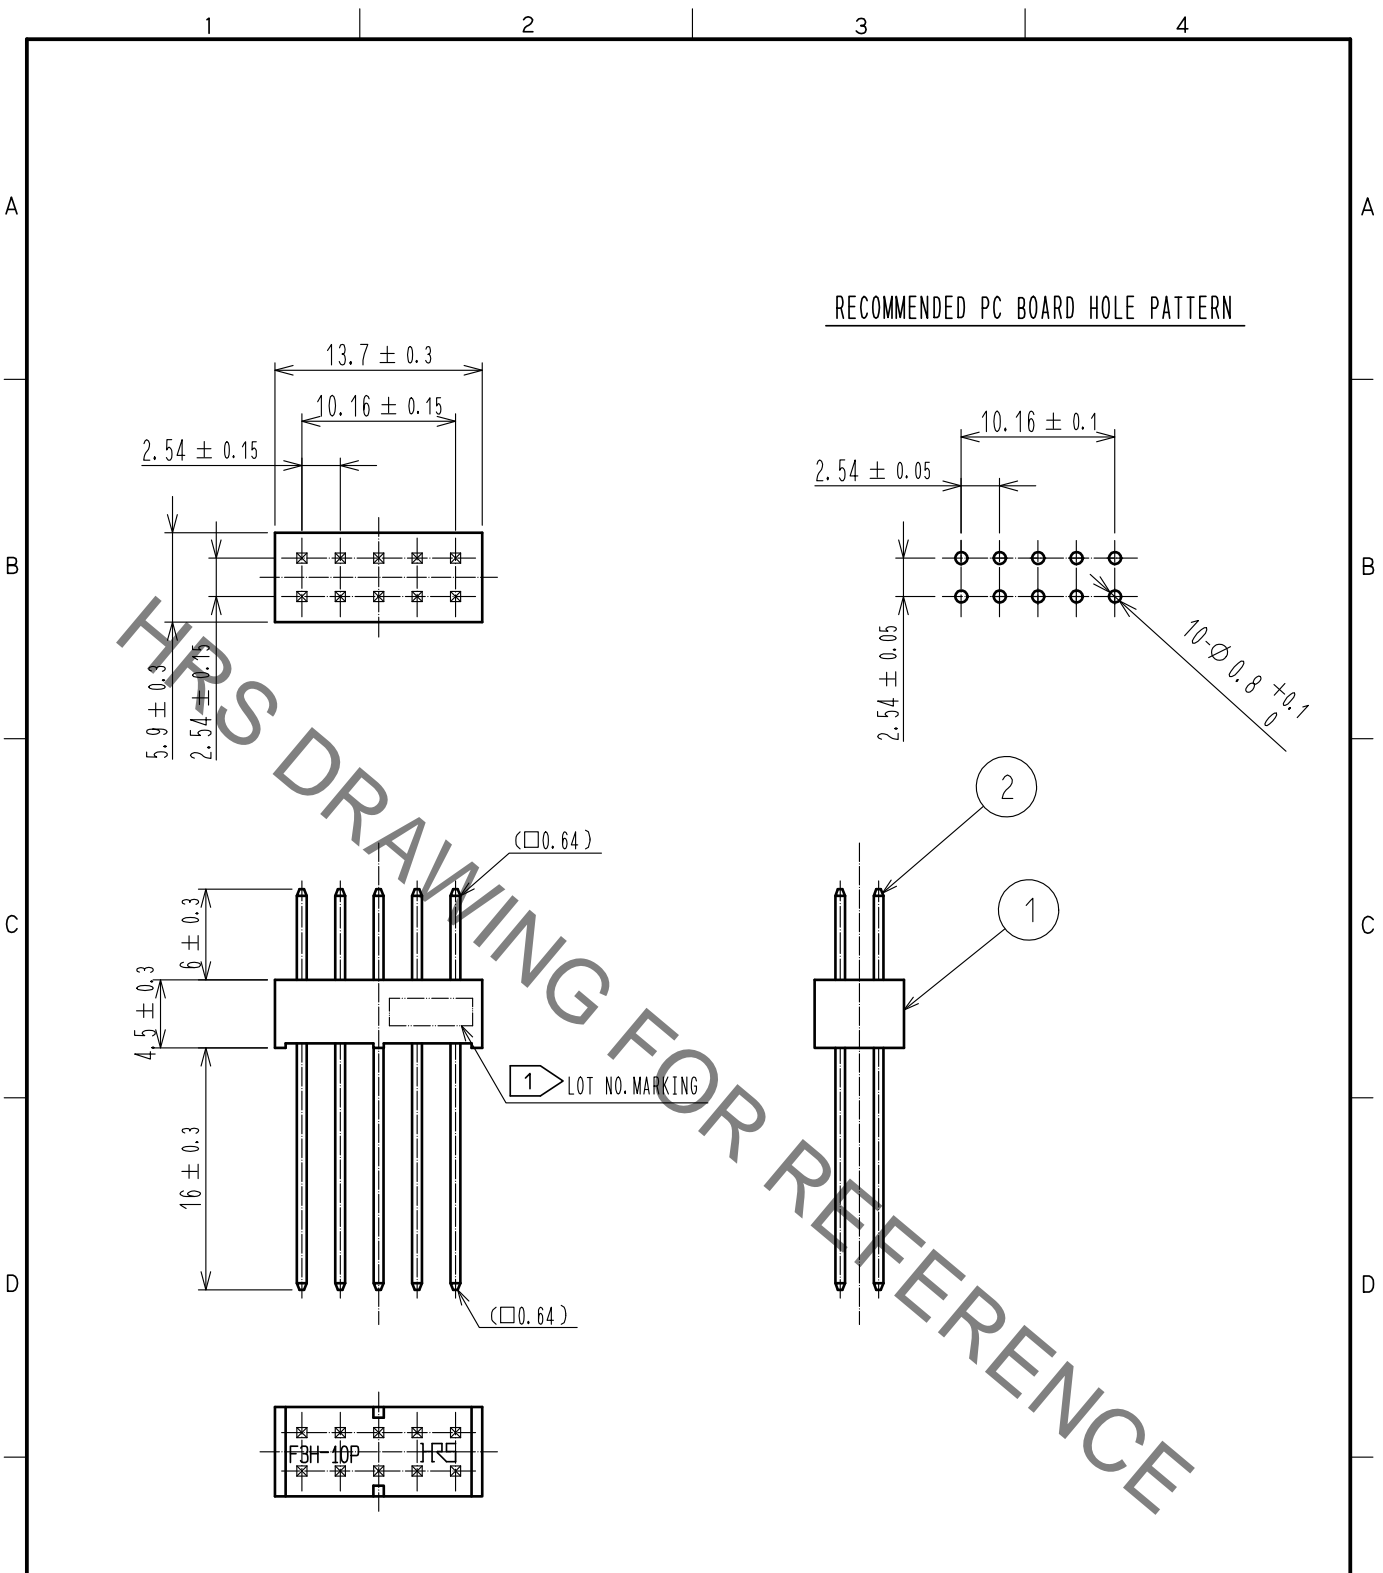

NOTE 1 LOT NO. SURFACE OPTIONAL.  
 2 THE DIMENSIONS IN PARENTHESES ARE FOR REFERENCE.

|             |  |          |                         |           |                          |                  |                                 |
|-------------|--|----------|-------------------------|-----------|--------------------------|------------------|---------------------------------|
| 1           |  | PBT      | BLACK UL94V-0           | 2         |                          | PHOSPHOR BRONZE  | CONTACT AREA : GOLD 0.2μm min.  |
| NO.         |  | MATERIAL | FINISH , REMARKS        | NO.       |                          | MATERIAL         | DIP AREA : GOLD 0.2μm min.      |
|             |  |          |                         |           |                          |                  | UNDER PLATING : NICKEL 3μm min. |
| UNITS<br>mm |  |          | SCALE<br>2 : 1          | COUNT<br> | DESCRIPTION OF REVISIONS | DESIGNED         | CHECKED                         |
| F           |  |          | APPROVED : HS. OKAWA    | 15.07.29  | DRAWING NO.              | EDC-018772-00-00 |                                 |
|             |  |          | CHECKED : HT. YAMAGUCHI | 15.07.29  | PART NO.                 | HIF3H-10P-2.54W  |                                 |
|             |  |          | DESIGNED : TH. SANO     | 15.07.28  | CODE NO.                 | CL618-0185-5-00  |                                 |
|             |  |          | DRAWN : HR. NAGAYASU    | 15.07.28  |                          |                  |                                 |