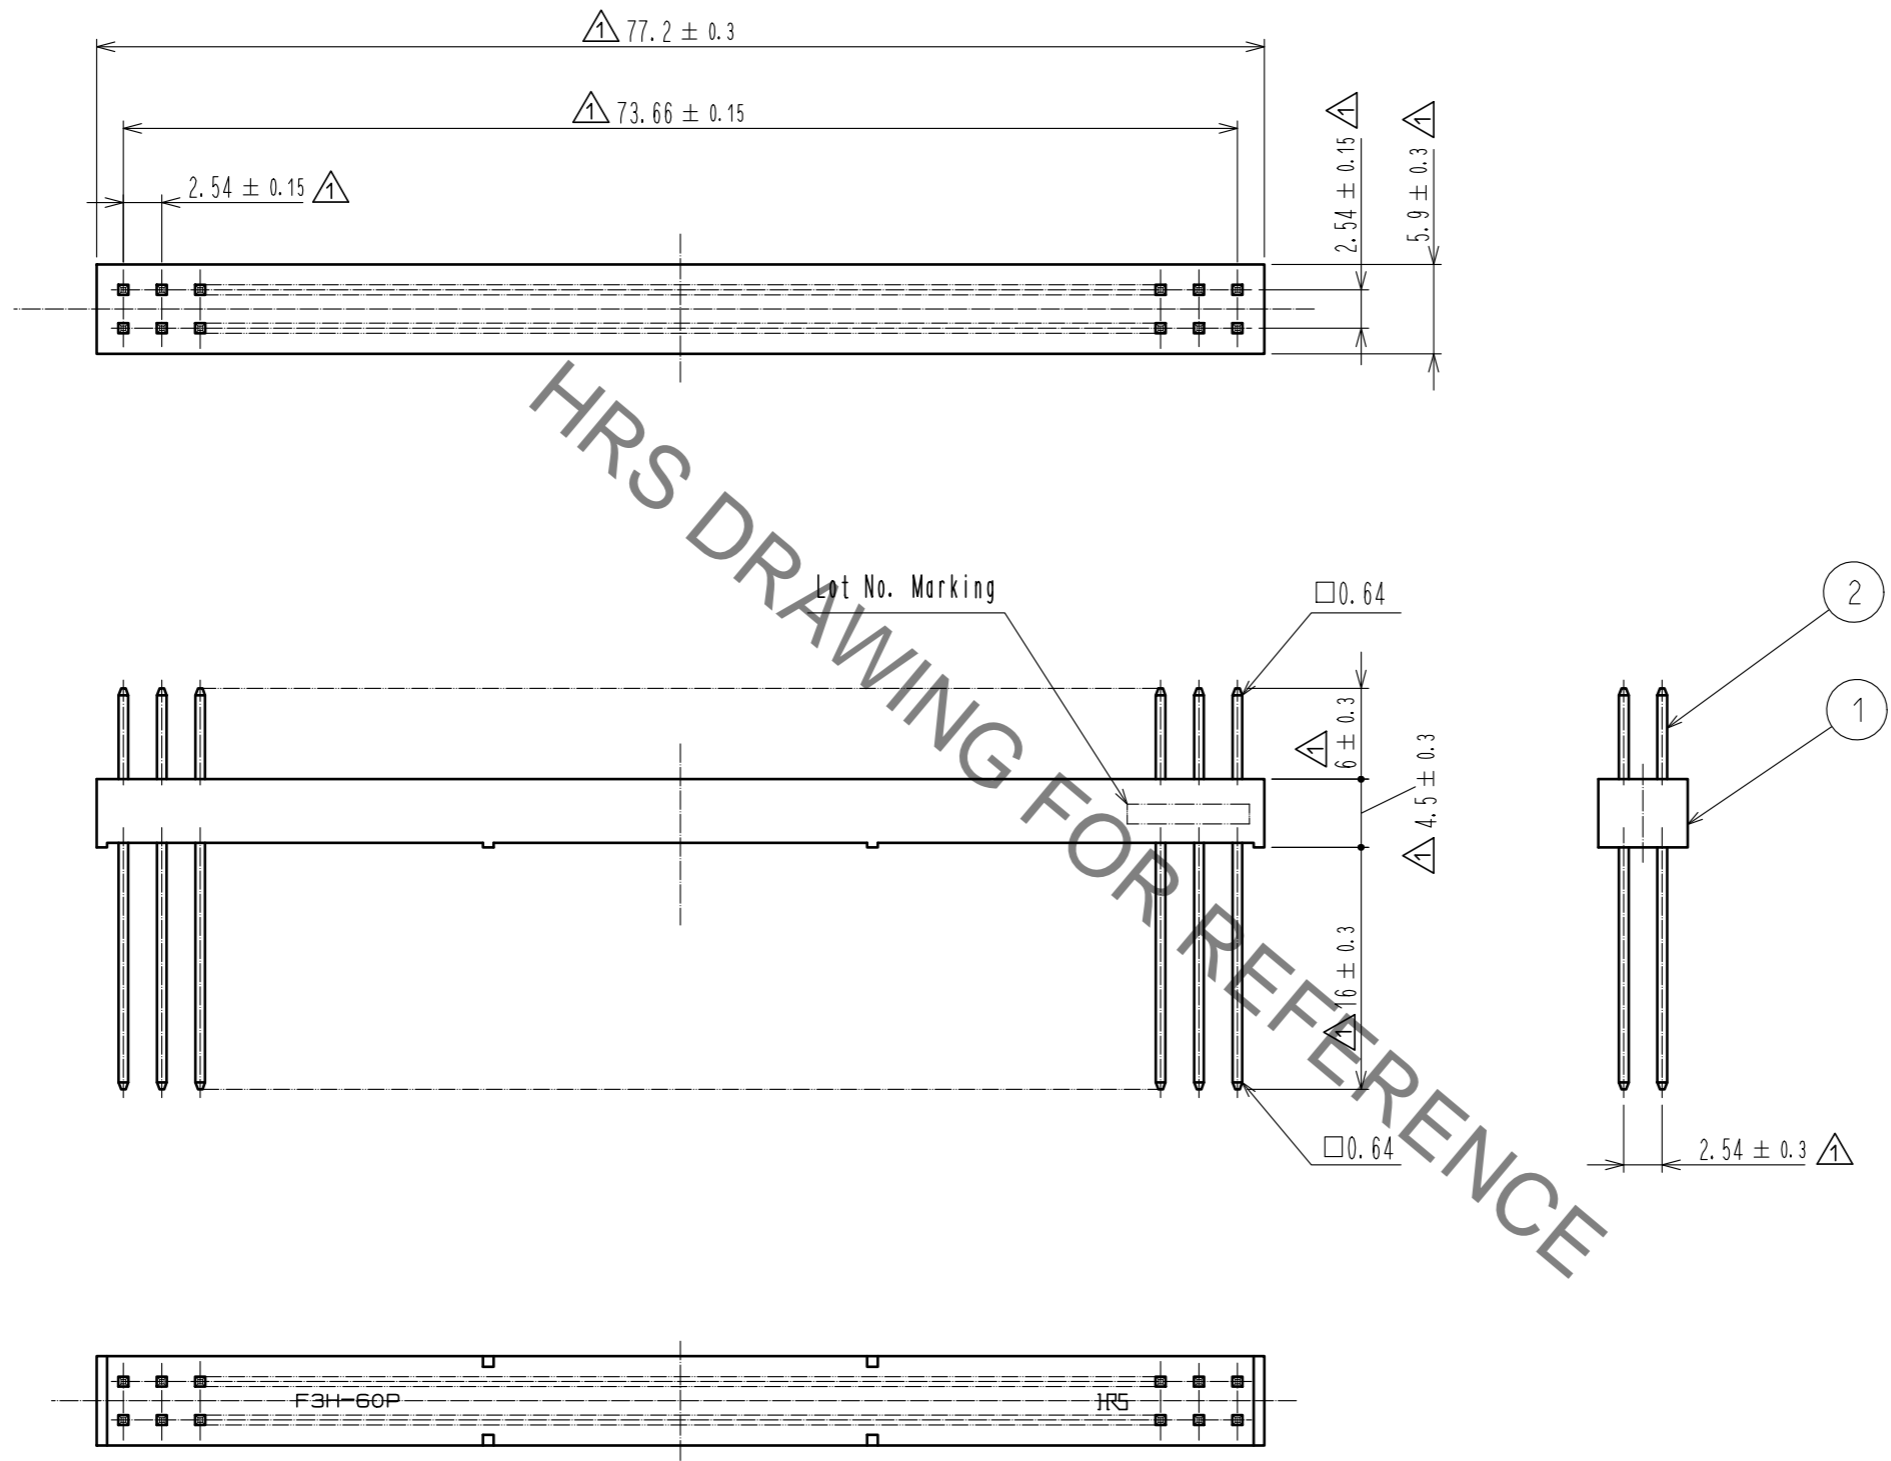

| | | | | | |
|--------------------------------------|----------|--------------------------|------------|--|--------------------------|
| 1 | PBT | BLACK UL94V-0 | 2 | Phosphor bronze | Over plated : Gold |
| NO. | MATERIAL | FINISH . REMARKS | NO. | MATERIAL | Under Plated : Nickel |
| UNITS mm | | SCALE 2 : 1 | COUNT 9 | DESCRIPTION OF REVISIONS DIS-F-00003693 | DESIGNED TM. NAKAJIMA |
| HRS HIROSE ELECTRIC CO., LTD. | | APPROVED : HT. YAMAGUCHI | 18.06.25 | DRAWING NO. EDC-019234-00-00 | CHECKED HT. YAMAGUCHI |
| | | CHECKED : HT. YAMAGUCHI | 18.06.25 | PART NO. HIF3H-60P-2.54W | DATE 18.09.11 |
| | | DESIGNED : MT. ITANO | 18.06.25 | CODE NO. CL618-0187-0-00 | |
| | | DRAWN : MK. OOKI | 18.06.21 | | |