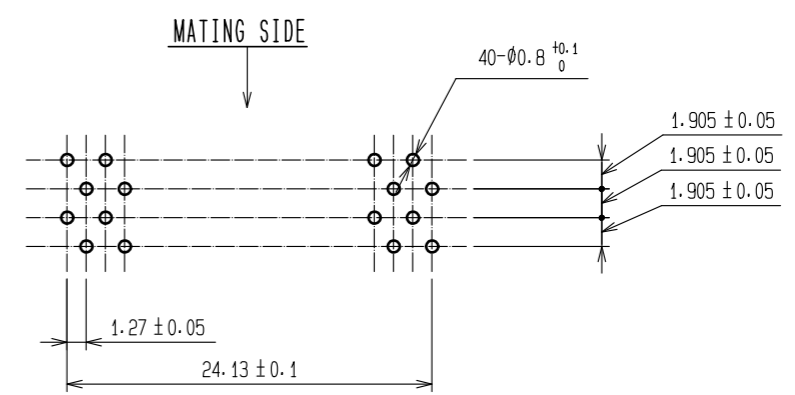

HRS DRAWING FOR REFERENCE

RECOMMENDED PC BOARD HOLE PATTERN (MOUNTING SIDE)

NOTE: 1. THE VALUES INSIDE THE PARENTHESES ARE FOR A REFERENCE

2-5	BRASS	CONTACT AREA: GOLD 0.2µm min
		DIP AREA: TIN-PLATING 2µm min
		UNDER PLATING: NICKEL 2.5µm min
1	PBT	BLACK (UL94V-0)

NO.	MATERIAL	FINISH . REMARKS	NO.	MATERIAL	FINISH . REMARKS
UNITS mm		SCALE 2 : 1	COUNT 	DESCRIPTION OF REVISIONS	
HIROSE ELECTRIC CO., LTD.			APPROVED : NH. NAKATA	16.10.07	DRAWING NO. EDC-018563-71-00
			CHECKED : HT. YAMAGUCHI	16.10.07	PART NO. HIF6A-40PA-1.27DS(71)
			DESIGNED : MT. ITANO	16.10.06	CODE NO. CL631-0205-0-71
			DRAWN : YK. IWASAKI	16.10.06	