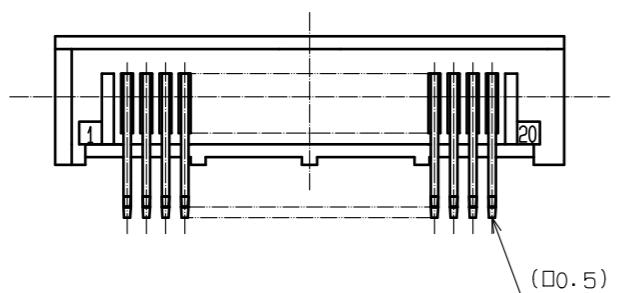

HRS DRAWING FOR REFERENCE

RECOMMENDED PC BOARD HOLE PATTERN (MOUNTING SIDE)

NOTE: 1. THE VALUES INSIDE THE PARENTHESES ARE FOR A REFERENCE

2-5	BRASS	CONTACT AREA: GOLD 0.2µm min
		DIP AREA: TIN-PLATING 2µm min
		UNDER PLATING: NICKEL 2.5µm min
1	PBT	BLACK (UL94V-0)

NO.	MATERIAL	FINISH . REMARKS	NO.	MATERIAL	FINISH . REMARKS
UNITS mm		SCALE 2 : 1	COUNT 	DESCRIPTION OF REVISIONS	
HIROSE ELECTRIC CO., LTD.			APPROVED : NH. NAKATA	16.10.07	DRAWING NO. EDC-018563-71-00
			CHECKED : HT. YAMAGUCHI	16.10.07	PART NO. HIF6A-40PA-1.27DS(71)
			DESIGNED : MT. ITANO	16.10.06	CODE NO. CL631-0205-0-71
			DRAWN : YK. IWASAKI	16.10.06	