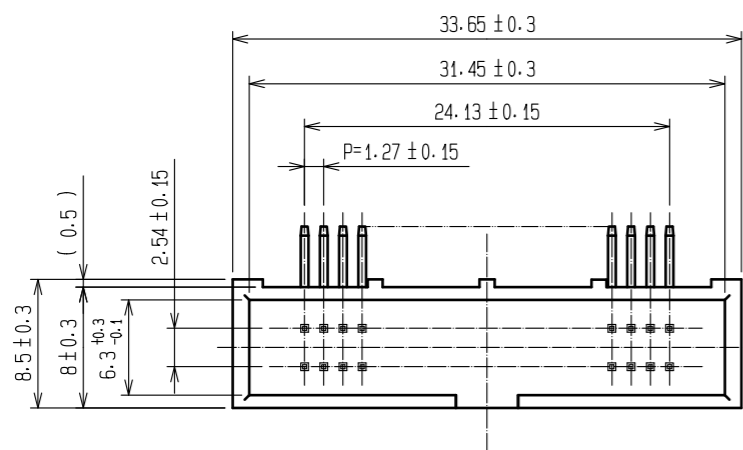

HRS DRAWING FOR REFERENCE

RECOMMENDED PC BOARD HOLE PATTERN (MOUNTING SIDE)

NOTE: 1. THE VALUES INSIDE THE PARENTHESES ARE FOR A REFERENCE

2-5	BRASS	CONTACT AREA: GOLD 0.2µm min
		DIP AREA: TIN-PLATING 2µm min
		UNDER PLATING: NICKEL 2.5µm min
1	PBT	BLACK (UL94V-0)

NO.	MATERIAL	FINISH . REMARKS	NO.	MATERIAL	FINISH . REMARKS
UNITS mm		SCALE 2 : 1	COUNT 	DESCRIPTION OF REVISIONS	
HIROSE ELECTRIC CO., LTD.			APPROVED : NH. NAKATA	16.10.07	DRAWING NO. EDC-018563-71-00
			CHECKED : HT. YAMAGUCHI	16.10.07	PART NO. HIF6A-40PA-1.27DS(71)
			DESIGNED : MT. ITANO	16.10.06	CODE NO. CL631-0205-0-71
			DRAWN : YK. IWASAKI	16.10.06	