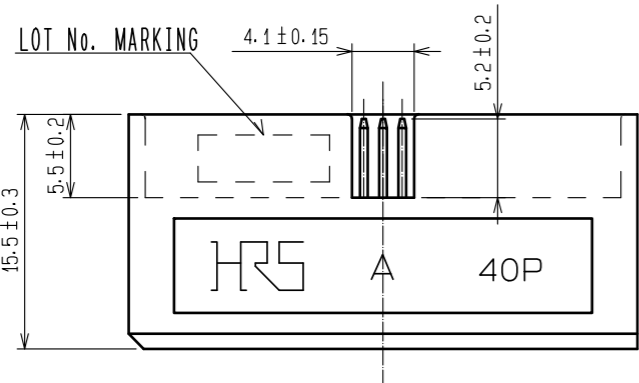

HRS DRAWING FOR REFERENCE

RECOMMENDED PC BOARD HOLE PATTERN (MOUNTING SIDE)

NOTE: 1. THE VALUES INSIDE THE PARENTHESES ARE FOR A REFERENCE

2-5	BRASS	CONTACT AREA: GOLD 0.2µm min
		DIP AREA: TIN-PLATING 2µm min
		UNDER PLATING: NICKEL 2.5µm min
1	PBT	BLACK (UL94V-0)

NO.	MATERIAL	FINISH . REMARKS	NO.	MATERIAL	FINISH . REMARKS
UNITS mm		SCALE 2 : 1	COUNT 	DESCRIPTION OF REVISIONS	
HIROSE ELECTRIC CO., LTD.			APPROVED : NH. NAKATA	16.10.07	DRAWING NO. EDC-018563-71-00
			CHECKED : HT. YAMAGUCHI	16.10.07	PART NO. HIF6A-40PA-1.27DS(71)
			DESIGNED : MT. ITANO	16.10.06	CODE NO. CL631-0205-0-71
			DRAWN : YK. IWASAKI	16.10.06	