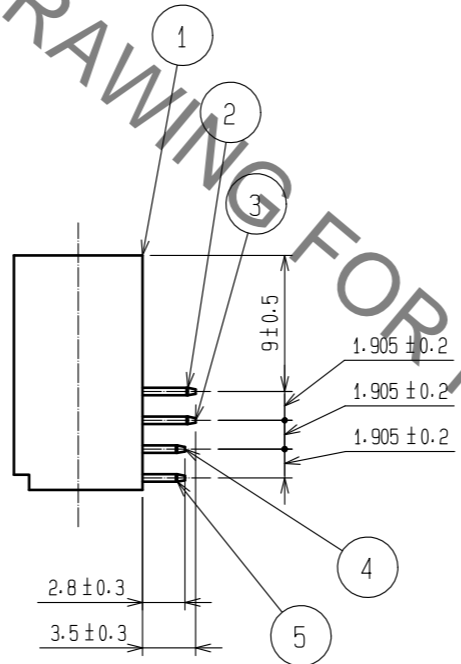

HRS DRAWING FOR REFERENCE

RECOMMENDED PC BOARD HOLE PATTERN (MOUNTING SIDE)

NOTE: 1. THE VALUES INSIDE THE PARENTHESES ARE FOR A REFERENCE

2-5	BRASS	CONTACT AREA: GOLD 0.2µm min
		DIP AREA: TIN-PLATING 2µm min
		UNDER PLATING: NICKEL 2.5µm min
1	PBT	BLACK (UL94V-0)

NO.	MATERIAL	FINISH . REMARKS	NO.	MATERIAL	FINISH . REMARKS
UNITS mm		SCALE 2 : 1	COUNT 	DESCRIPTION OF REVISIONS	
HIROSE ELECTRIC CO., LTD.			APPROVED : NH. NAKATA	16.10.07	DRAWING NO. EDC-018563-71-00
			CHECKED : HT. YAMAGUCHI	16.10.07	PART NO. HIF6A-40PA-1.27DS(71)
			DESIGNED : MT. ITANO	16.10.06	CODE NO. CL631-0205-0-71
			DRAWN : YK. IWASAKI	16.10.06	