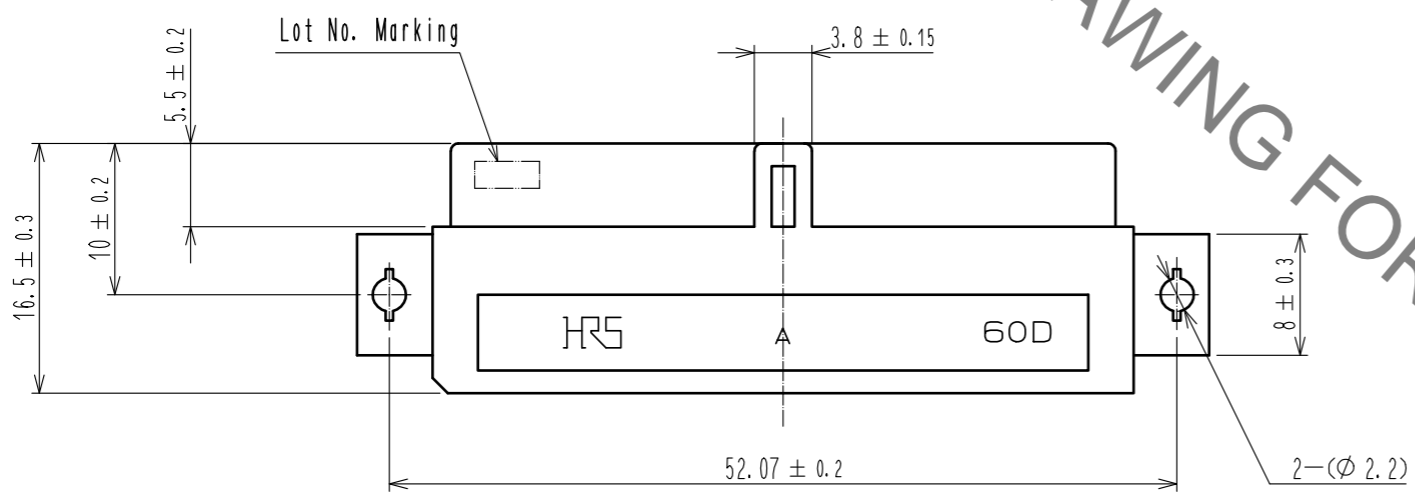

Notes 1 The dimensions in parentheses are for reference.

3	PHOSPHOR BRONZE	Contact area : Gold 0.2μm min Dip area : TIN-Plating 2μm min Under plating : Nickel 2.5μm min	5	PHOSPHOR BRONZE	Contact area : Gold 0.2μm min Dip area : TIN-Plating 2μm min Under plating : Nickel 2.5μm min
2	PHOSPHOR BRONZE	Contact area : Gold 0.2μm min Dip area : TIN-Plating 2μm min Under plating : Nickel 2.5μm min	4	PHOSPHOR BRONZE	Contact area : Gold 0.2μm min Dip area : TIN-Plating 2μm min Under plating : Nickel 2.5μm min
1	PBT	BLACK UL94V-0			
NO.	MATERIAL	FINISH . REMARKS	NO.	MATERIAL	FINISH . REMARKS

UNITS mm		SCALE 2 : 1	COUNT 	DESCRIPTION OF REVISIONS	DESIGNED	CHECKED	DATE
HIROSE ELECTRIC CO., LTD.				APPROVED : HT. YAMAGUCHI 18.06.25 CHECKED : HT. YAMAGUCHI 18.06.25 DESIGNED : TY. EDAGAWA 18.06.25 DRAWN : MK. OOKI 18.06.21	DRAWING NO. EDC-019029-71-21 PART NO. HIF6B-60DA-1.27DS(71) CODE NO. CL631-0058-8-71		