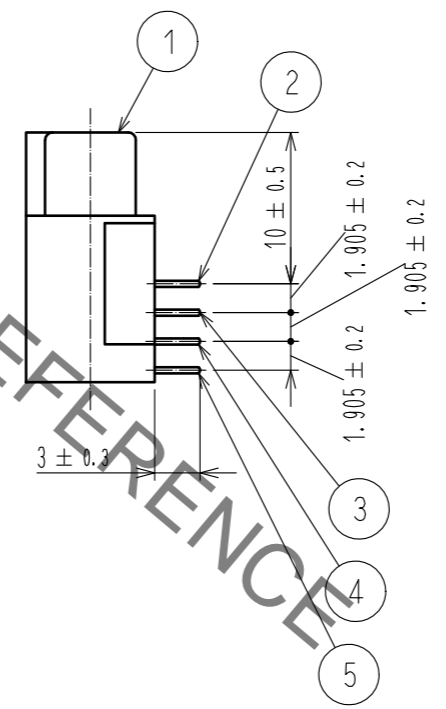

Notes 1 The dimensions in parentheses are for reference.

3	PHOSPHOR BRONZE	Contact area : Gold 0.2μm min Dip area : TIN-Plating 2μm min Under plating : Nickel 2.5μm min	5	PHOSPHOR BRONZE	Contact area : Gold 0.2μm min Dip area : TIN-Plating 2μm min Under plating : Nickel 2.5μm min
2	PHOSPHOR BRONZE	Contact area : Gold 0.2μm min Dip area : TIN-Plating 2μm min Under plating : Nickel 2.5μm min	4	PHOSPHOR BRONZE	Contact area : Gold 0.2μm min Dip area : TIN-Plating 2μm min Under plating : Nickel 2.5μm min
1	PBT	BLACK UL94V-0			
NO.	MATERIAL	FINISH . REMARKS	NO.	MATERIAL	FINISH . REMARKS

UNITS mm		SCALE 2 : 1	COUNT 	DESCRIPTION OF REVISIONS	DESIGNED	CHECKED	DATE
HIROSE ELECTRIC CO., LTD.				APPROVED : HT. YAMAGUCHI 18.06.25 CHECKED : HT. YAMAGUCHI 18.06.25 DESIGNED : TY. EDAGAWA 18.06.25 DRAWN : MK. OOKI 18.06.21	DRAWING NO. EDC-019029-71-21 PART NO. HIF6B-60DA-1.27DS(71) CODE NO. CL631-0058-8-71		