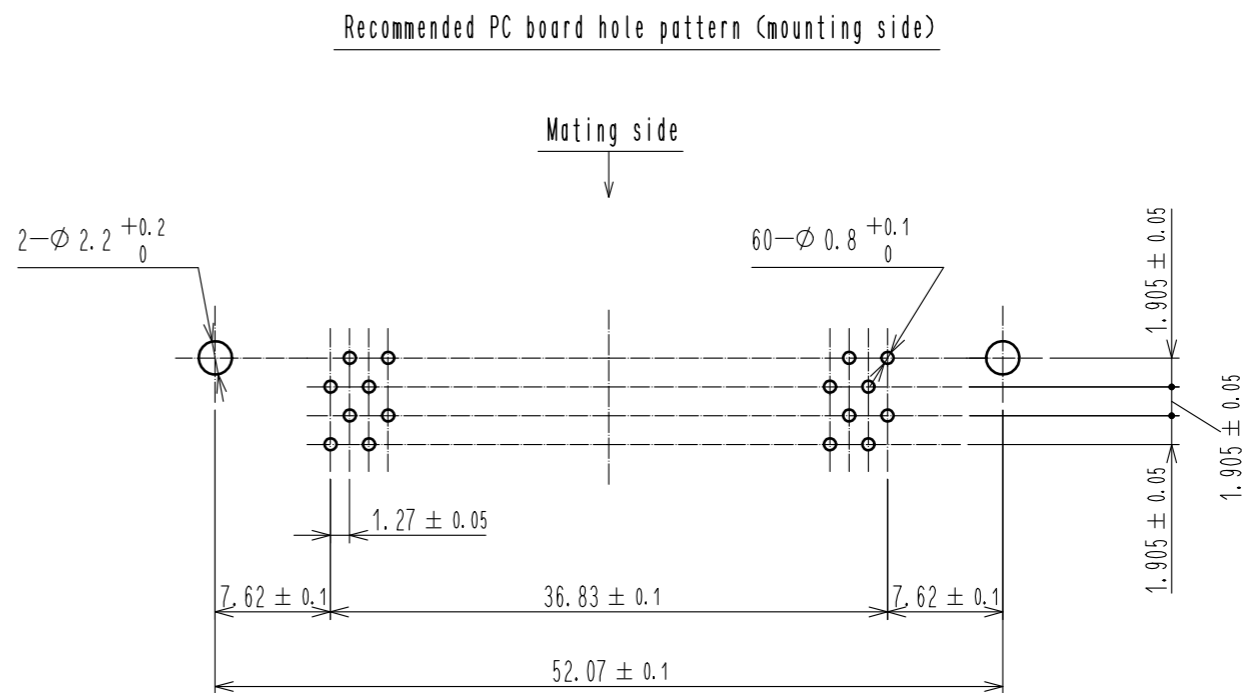

Notes 1 The dimensions in parentheses are for reference.

3	PHOSPHOR BRONZE	Contact area : Gold 0.2μm min Dip area : TIN-Plating 2μm min Under plating : Nickel 2.5μm min	5	PHOSPHOR BRONZE	Contact area : Gold 0.2μm min Dip area : TIN-Plating 2μm min Under plating : Nickel 2.5μm min
2	PHOSPHOR BRONZE	Contact area : Gold 0.2μm min Dip area : TIN-Plating 2μm min Under plating : Nickel 2.5μm min	4	PHOSPHOR BRONZE	Contact area : Gold 0.2μm min Dip area : TIN-Plating 2μm min Under plating : Nickel 2.5μm min
1	PBT	BLACK UL94V-0			
NO.	MATERIAL	FINISH . REMARKS	NO.	MATERIAL	FINISH . REMARKS

UNITS mm		SCALE 2 : 1	COUNT 	DESCRIPTION OF REVISIONS	DESIGNED	CHECKED	DATE
HIROSE ELECTRIC CO., LTD.				APPROVED : HT. YAMAGUCHI 18.06.25 CHECKED : HT. YAMAGUCHI 18.06.25 DESIGNED : TY. EDAGAWA 18.06.25 DRAWN : MK. OOKI 18.06.21	DRAWING NO. EDC-019029-71-21 PART NO. HIF6B-60DA-1.27DS(71) CODE NO. CL631-0058-8-71		