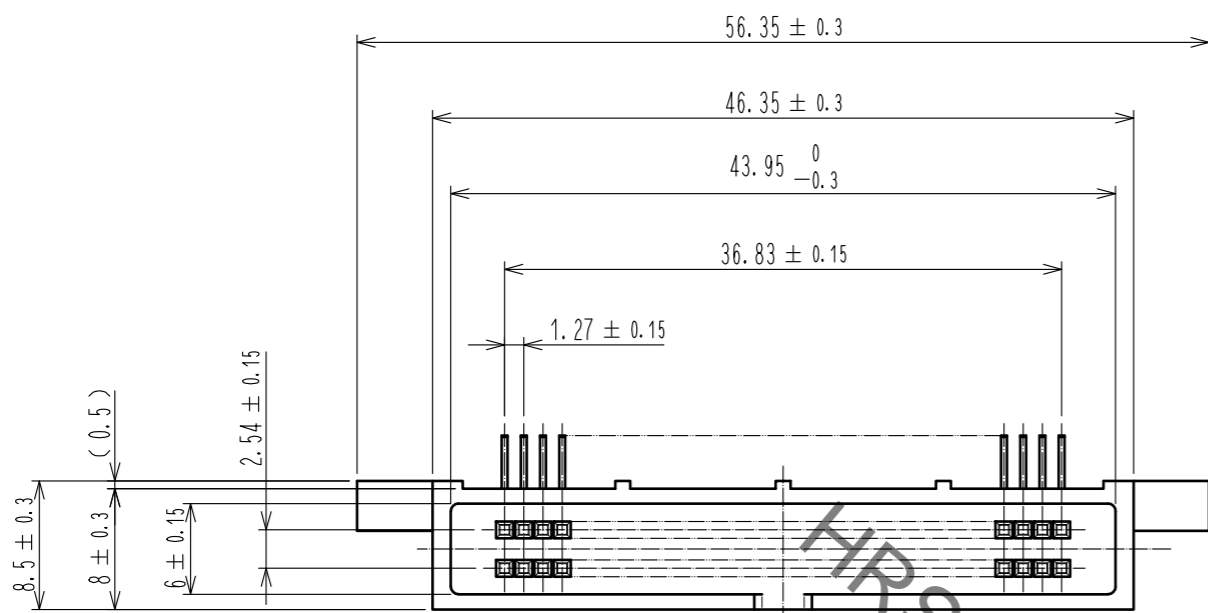

Notes 1 The dimensions in parentheses are for reference.

3	PHOSPHOR BRONZE	Contact area : Gold 0.2μm min Dip area : TIN-Plating 2μm min Under plating : Nickel 2.5μm min	5	PHOSPHOR BRONZE	Contact area : Gold 0.2μm min Dip area : TIN-Plating 2μm min Under plating : Nickel 2.5μm min
2	PHOSPHOR BRONZE	Contact area : Gold 0.2μm min Dip area : TIN-Plating 2μm min Under plating : Nickel 2.5μm min	4	PHOSPHOR BRONZE	Contact area : Gold 0.2μm min Dip area : TIN-Plating 2μm min Under plating : Nickel 2.5μm min
1	PBT	BLACK UL94V-0			
NO.	MATERIAL	FINISH . REMARKS	NO.	MATERIAL	FINISH . REMARKS

UNITS mm		SCALE 2 : 1	COUNT 	DESCRIPTION OF REVISIONS	DESIGNED	CHECKED	DATE
HIROSE ELECTRIC CO., LTD.				APPROVED : HT. YAMAGUCHI 18.06.25 CHECKED : HT. YAMAGUCHI 18.06.25 DESIGNED : TY. EDAGAWA 18.06.25 DRAWN : MK. OOKI 18.06.21	DRAWING NO. EDC-019029-71-21 PART NO. HIF6B-60DA-1.27DS(71) CODE NO. CL631-0058-8-71		