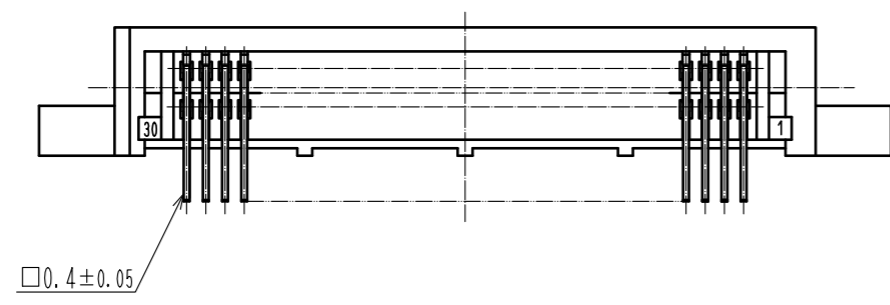

Notes 1 The dimensions in parentheses are for reference.

3	PHOSPHOR BRONZE	Contact area : Gold 0.2μm min Dip area : TIN-Plating 2μm min Under plating : Nickel 2.5μm min	5	PHOSPHOR BRONZE	Contact area : Gold 0.2μm min Dip area : TIN-Plating 2μm min Under plating : Nickel 2.5μm min
2	PHOSPHOR BRONZE	Contact area : Gold 0.2μm min Dip area : TIN-Plating 2μm min Under plating : Nickel 2.5μm min	4	PHOSPHOR BRONZE	Contact area : Gold 0.2μm min Dip area : TIN-Plating 2μm min Under plating : Nickel 2.5μm min
1	PBT	BLACK UL94V-0			
NO.	MATERIAL	FINISH . REMARKS	NO.	MATERIAL	FINISH . REMARKS

UNITS mm		SCALE 2 : 1	COUNT 	DESCRIPTION OF REVISIONS	DESIGNED	CHECKED	DATE
HIROSE ELECTRIC CO., LTD.				APPROVED : HT. YAMAGUCHI 18.06.25 CHECKED : HT. YAMAGUCHI 18.06.25 DESIGNED : TY. EDAGAWA 18.06.25 DRAWN : MK. OOKI 18.06.21	DRAWING NO. EDC-019029-71-21 PART NO. HIF6B-60DA-1.27DS(71) CODE NO. CL631-0058-8-71		