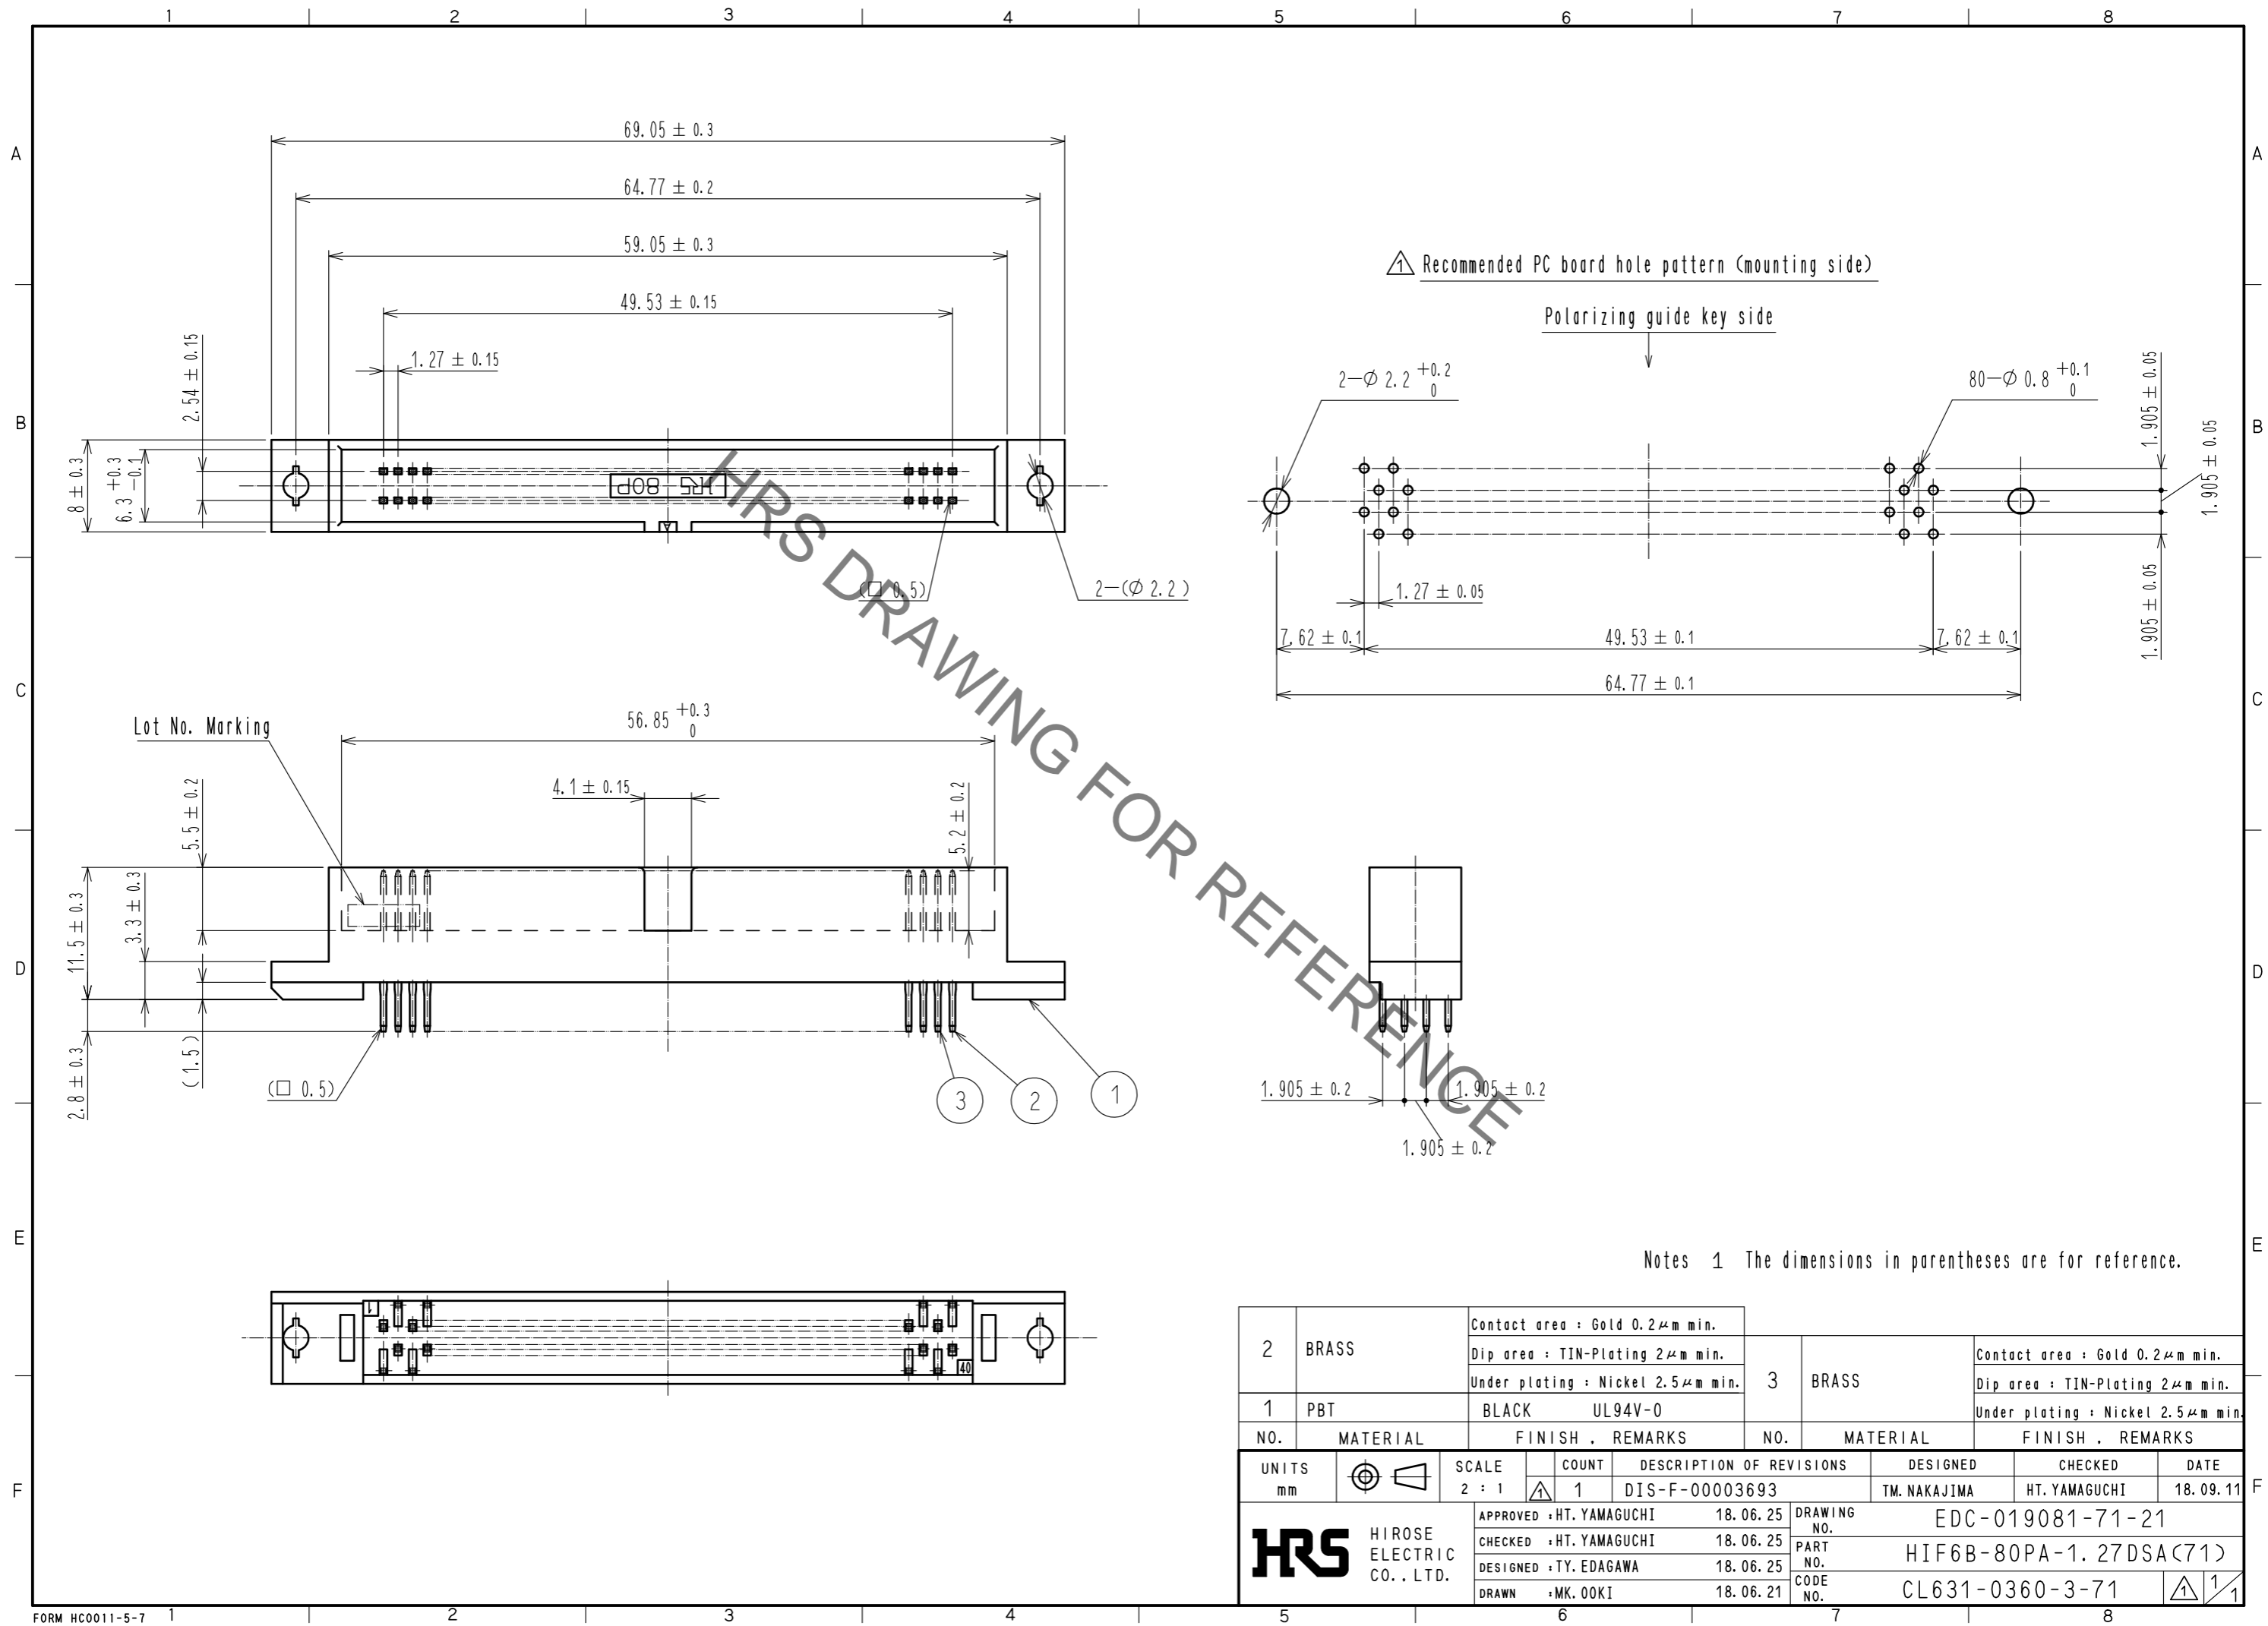

Notes 1 The dimensions in parentheses are for reference.

2	BRASS	Contact area : Gold 0.2 μ m min. Dip area : TIN-Plating 2 μ m min. Under plating : Nickel 2.5 μ m min.	3	BRASS	Contact area : Gold 0.2 μ m min. Dip area : TIN-Plating 2 μ m min. Under plating : Nickel 2.5 μ m min.			
1	PBT	BLACK UL94V-0						
NO.	MATERIAL	FINISH . REMARKS	NO.	MATERIAL	FINISH . REMARKS			
UNITS		SCALE	COUNT	DESCRIPTION OF REVISIONS		DESIGNED	CHECKED	DATE
mm		2 : 1	1	DIS-F-00003693		TM. NAKAJIMA	HT. YAMAGUCHI	18.09.11
HRS HIROSE ELECTRIC CO., LTD.		APPROVED : HT. YAMAGUCHI	18.06.25	DRAWING NO. EDC-019081-71-21				
		CHECKED : HT. YAMAGUCHI	18.06.25	PART NO. HIF6B-80PA-1.27DSA(71)				
		DESIGNED : TY. EDAGAWA	18.06.25	CODE NO. CL631-0360-3-71				
		DRAWN : MK. OOKI	18.06.21					