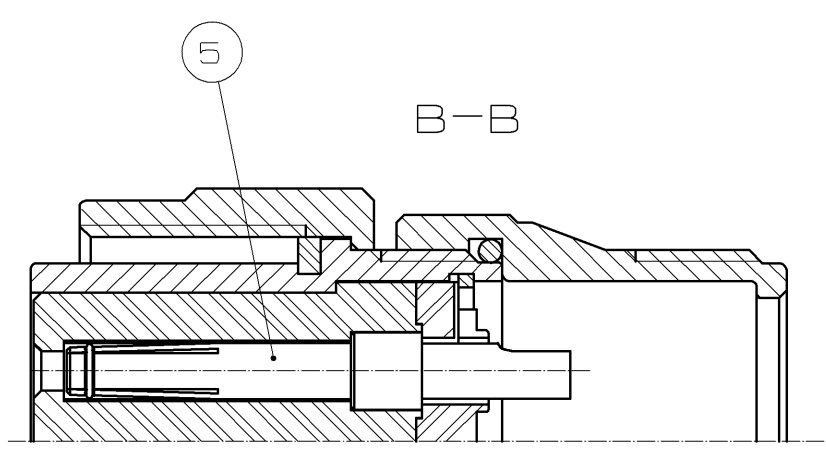

PART NO. MARKING  
 H/MS3106A18-10S

NOTE 1 ONE EXAMPLE OF THE ROTATION OF REF. ⑩ TO REF. NO. ① IS SHOWN.

NO.	MATERIAL	FINISH . REMARKS	NO.	MATERIAL	FINISH . REMARKS
6	STAINLESS STEEL		11	SILICONE RUBBER	(BLACK)
5	PHOSPHOR BRONZE	SILVER PLATING 4 μm min.	10	PHOSPHOR BRONZE	NICKEL PLATING
4	PHOSPHOR BRONZE	SILVER PLATING 4 μm min.	9	SILICONE RUBBER	(BLACK)
3	POLYPHENYLENE SULFIDE	(BLACK) UL94V-0	8	ALUMINUM ALLOY	BLACK CHROMATE TREATMENT (TRIVALENT CHROMIUM)
2	POLYPHENYLENE SULFIDE	(BLACK) UL94V-0	7	ALUMINUM ALLOY	BLACK CHROMATE TREATMENT (TRIVALENT CHROMIUM)
1	ALUMINUM ALLOY	BLACK CHROMATE TREATMENT (TRIVALENT CHROMIUM)			

UNITS	SCALE	COUNT	DESCRIPTION OF REVISIONS	DESIGNED	CHECKED	DATE
mm	2 : 1	△				
APPROVED : EJ. KUNII			13. 07. 29	DRAWING NO. EDC3-048960-73		
CHECKED : HY. KISHI			13. 07. 29	PART NO. H/MS3106A18-10S(73)		
DESIGNED : HK. NAMA I			13. 07. 25	CODE NO. CL120-0605-4-73		
DRAWN : HK. NAMA I			13. 07. 25			