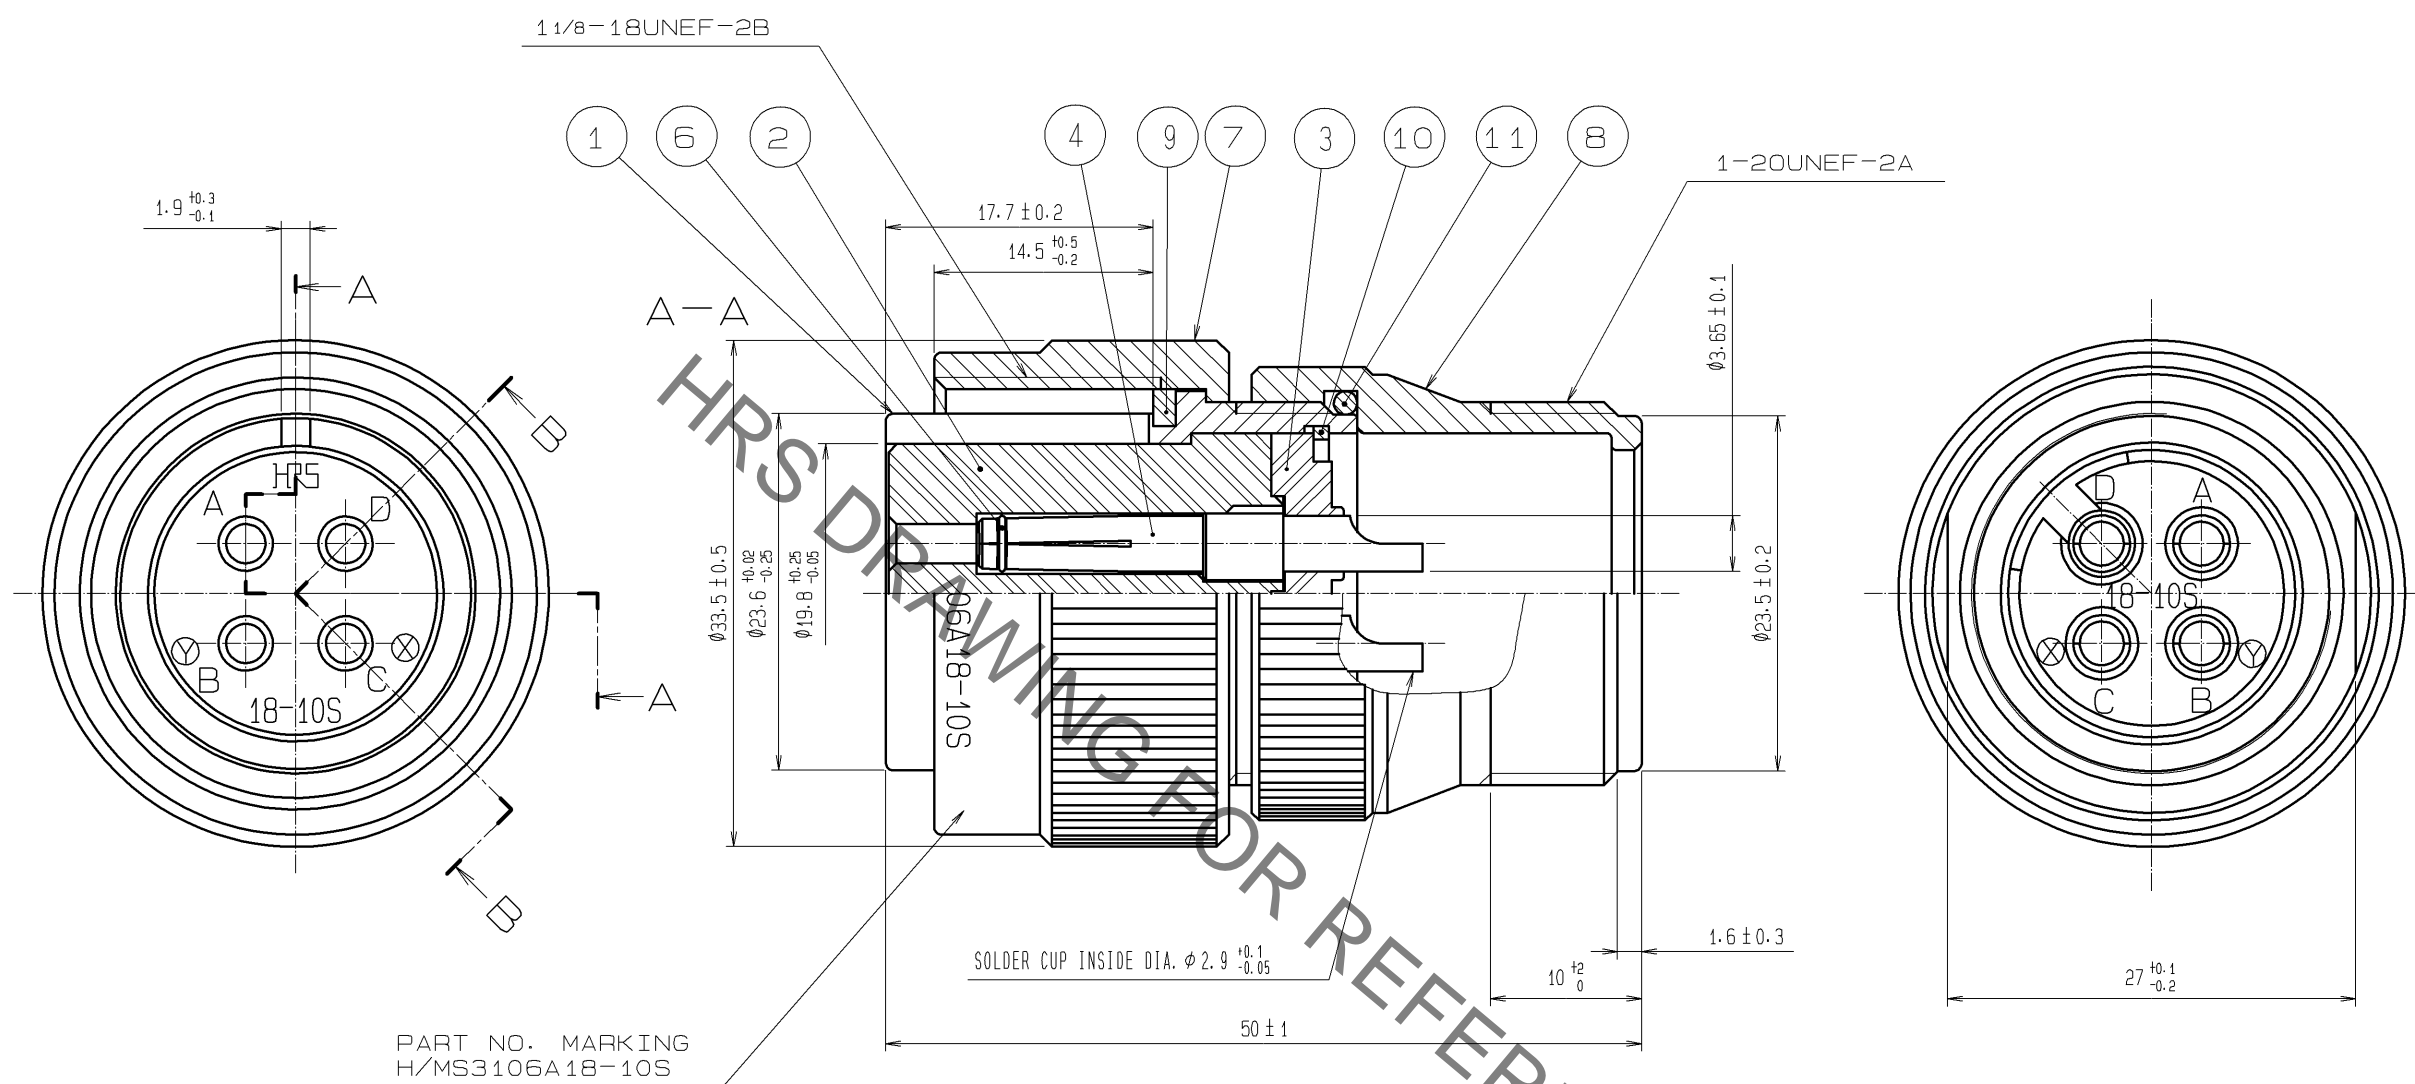

PART NO. MARKING  
 H/MS3106A18-10S

NOTE 1 ONE EXAMPLE OF THE ROTATION OF REF. ⑩ TO REF. NO. ① IS SHOWN.

NO.	MATERIAL	FINISH . REMARKS	NO.	MATERIAL	FINISH . REMARKS
6	STAINLESS STEEL		11	SILICONE RUBBER	(BLACK)
5	PHOSPHOR BRONZE	SILVER PLATING 4 μm min.	10	PHOSPHOR BRONZE	NICKEL PLATING
4	PHOSPHOR BRONZE	SILVER PLATING 4 μm min.	9	SILICONE RUBBER	(BLACK)
3	POLYPHENYLENE SULFIDE	(BLACK) UL94V-0	8	ALUMINUM ALLOY	BLACK CHROMATE TREATMENT (TRIVALENT CHROMIUM)
2	POLYPHENYLENE SULFIDE	(BLACK) UL94V-0	7	ALUMINUM ALLOY	BLACK CHROMATE TREATMENT (TRIVALENT CHROMIUM)
1	ALUMINUM ALLOY	BLACK CHROMATE TREATMENT (TRIVALENT CHROMIUM)			

UNITS	SCALE	COUNT	DESCRIPTION OF REVISIONS	DESIGNED	CHECKED	DATE
mm	2 : 1	△				
APPROVED : EJ. KUNII			13. 07. 29	DRAWING NO. EDC3-048960-73		
CHECKED : HY. KISHI			13. 07. 29	PART NO. H/MS3106A18-10S(73)		
DESIGNED : HK. NAMA I			13. 07. 25	CODE NO. CL120-0605-4-73		
DRAWN : HK. NAMA I			13. 07. 25			