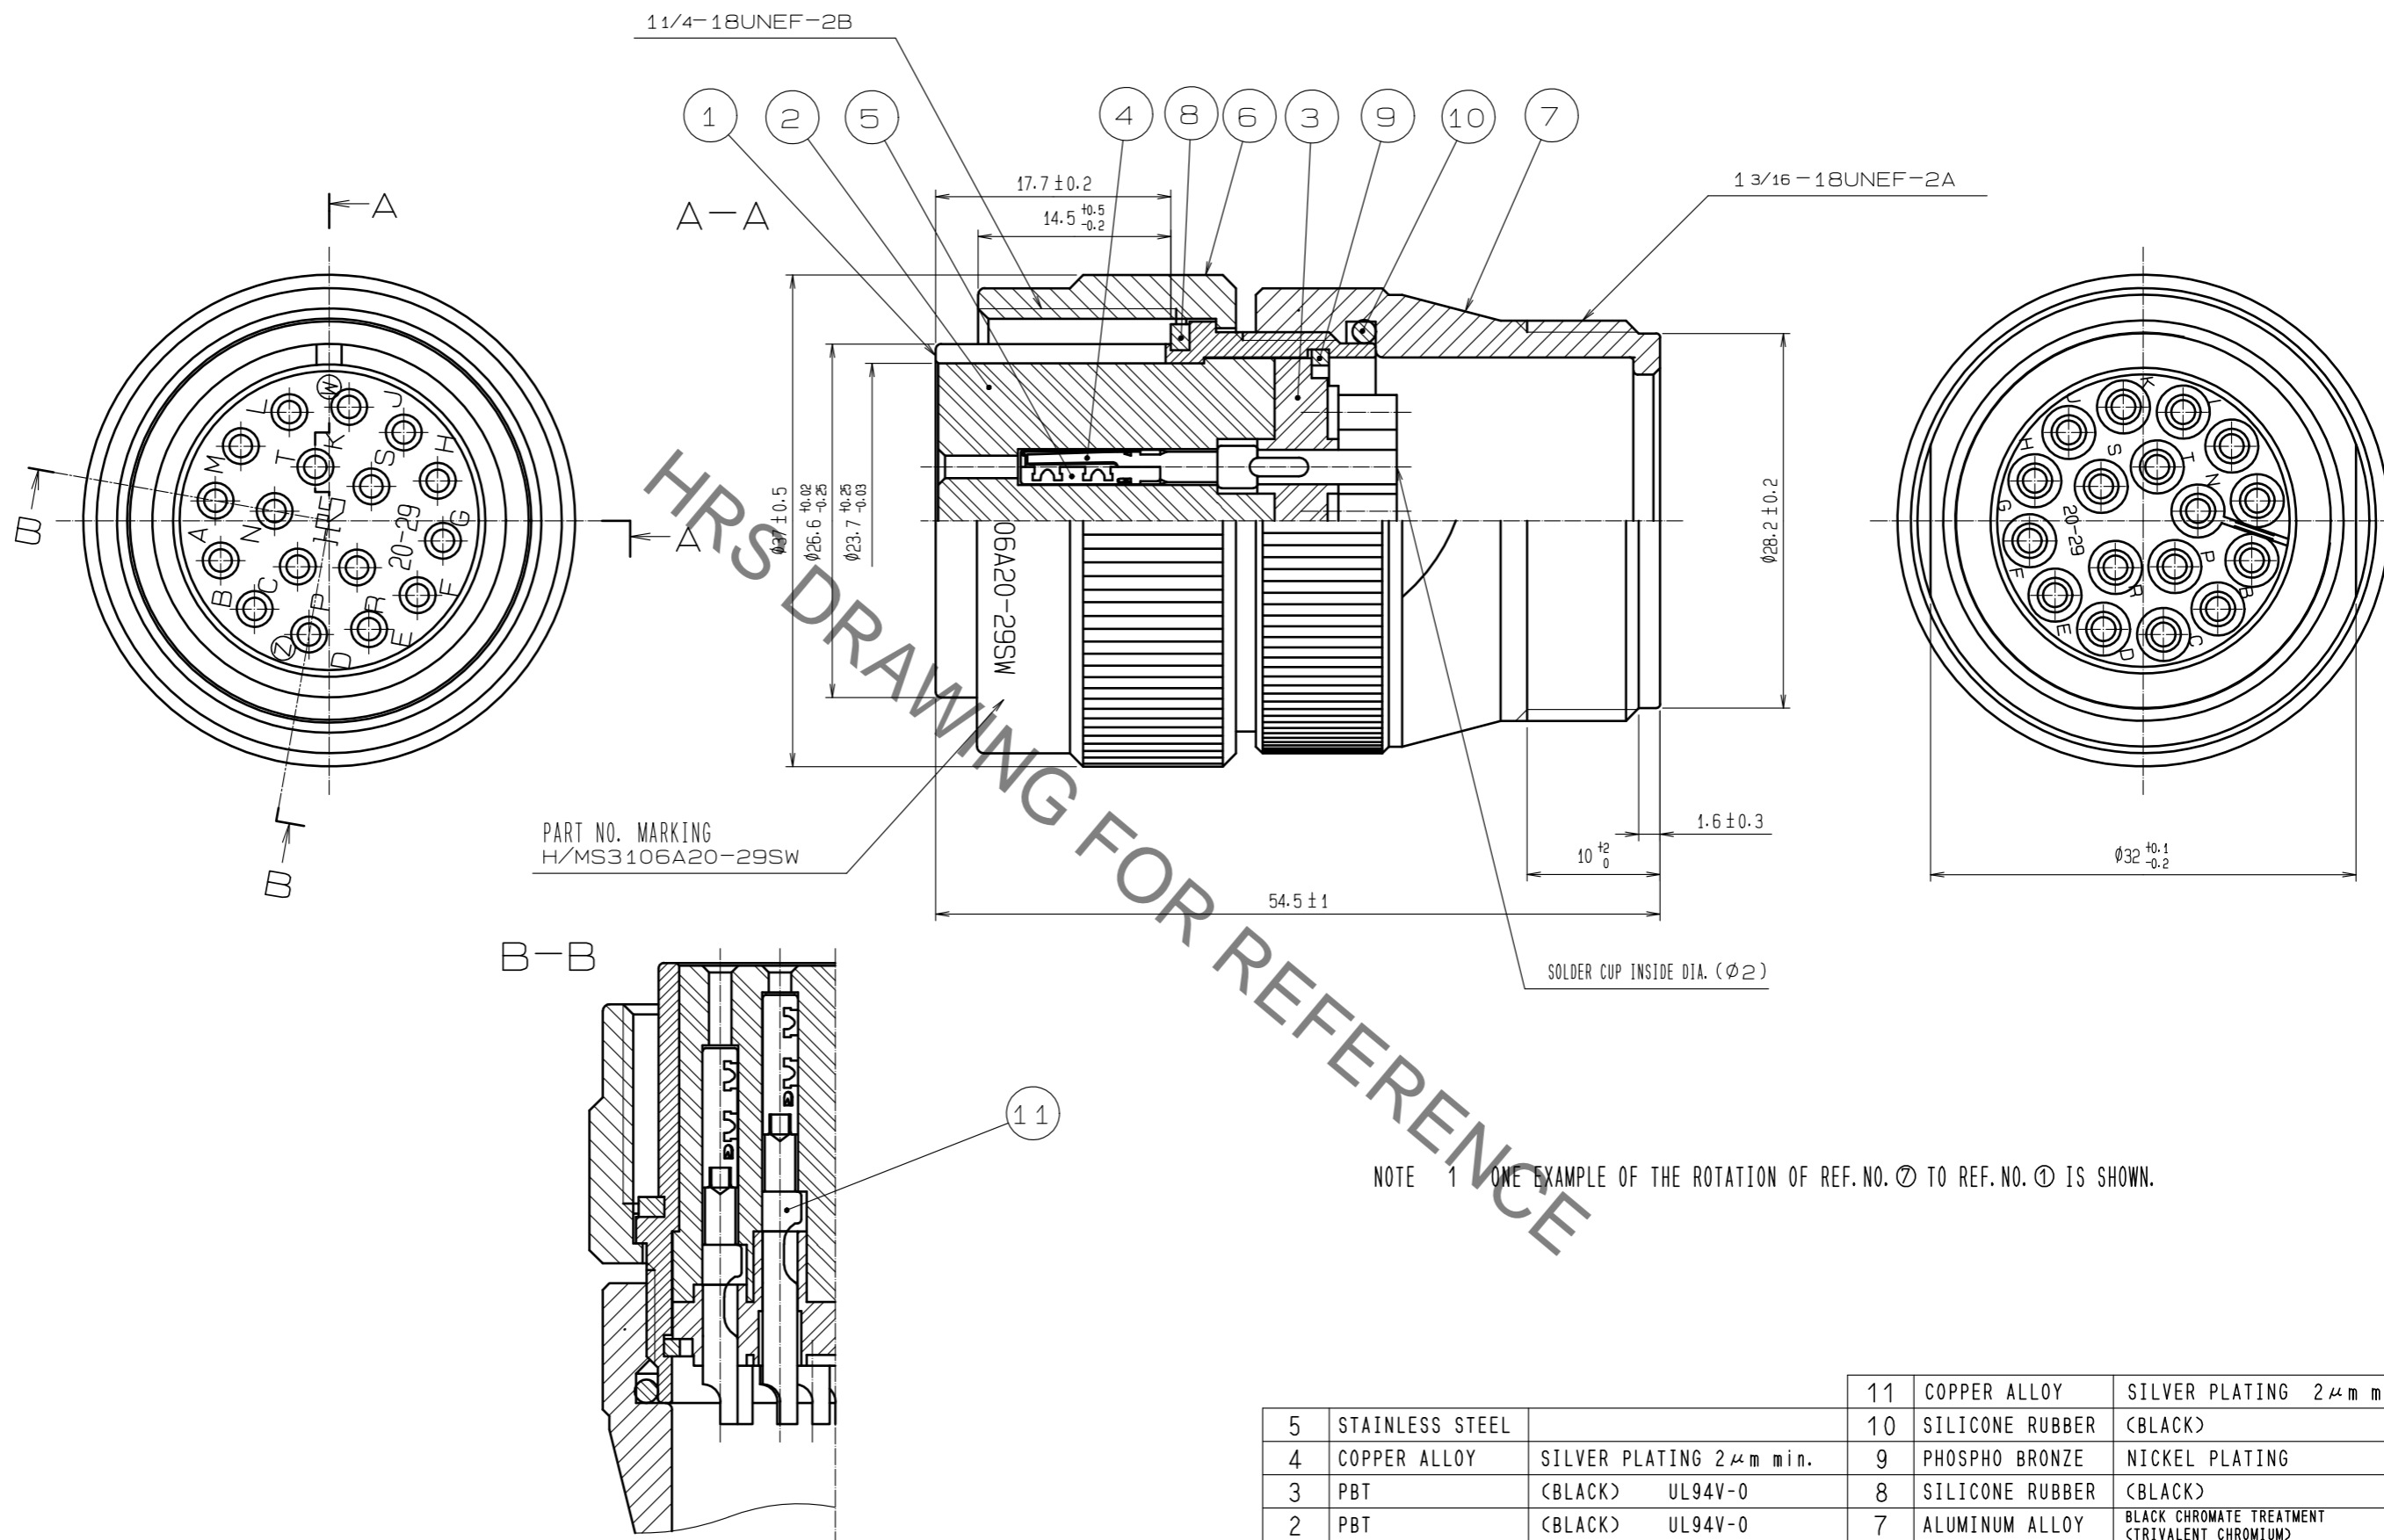

Jun.1.2019 Copyright 2019 HIROSE ELECTRIC CO., LTD. All Rights Reserved.
In case of consideration for using Automotive equipment / device which demand high reliability, kindly contact our sales window correspondents.

NO.	MATERIAL	FINISH . REMARKS	NO.	MATERIAL	FINISH . REMARKS
5	STAINLESS STEEL		11	COPPER ALLOY	SILVER PLATING 2 μm min.
4	COPPER ALLOY	SILVER PLATING 2 μm min.	10	SILICONE RUBBER	(BLACK)
3	PBT	(BLACK) UL94V-0	9	PHOSPHO BRONZE	NICKEL PLATING
2	PBT	(BLACK) UL94V-0	8	SILICONE RUBBER	(BLACK)
1	ALUMINUM ALLOY	BLACK CHROMATE TREATMENT (TRIVALENT CHROMIUM)	7	ALUMINUM ALLOY	BLACK CHROMATE TREATMENT (TRIVALENT CHROMIUM)
			6	ALUMINUM ALLOY	BLACK CHROMATE TREATMENT (TRIVALENT CHROMIUM)

UNITS	SCALE	COUNT	DESCRIPTION OF REVISIONS	DESIGNED	CHECKED	DATE
mm	2 : 1	△	APPROVED : HY. KOBAYASHI 18.06.08			
			CHECKED : HY. KOBAYASHI 18.06.08			
			DESIGNED : HY. KISHI 18.06.08			
			DRAWN : HY. KISHI 18.06.08			

DRAWING NO.	PART NO.	CODE NO.
EDC-036138-77-00	H/MS3106A20-29SW(77)	CL120-0611-7-77