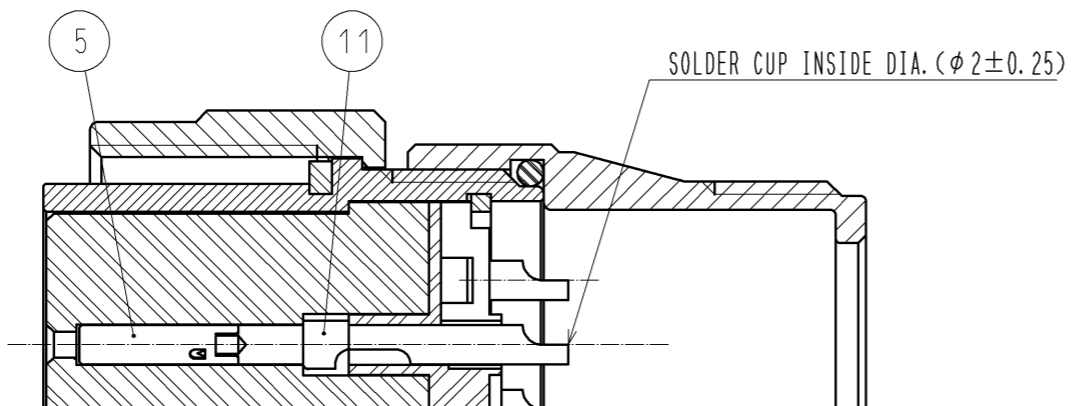

PART NO. MARKING
 H/MS3106A22-14S

A-A

NOTE 1 ONE EXAMPLE OF THE ROTATION OF REF. NO. ⑦ TO REF. NO. ① IS SHOWN.

NO.	MATERIAL	FINISH . REMARKS	NO.	MATERIAL	FINISH . REMARKS
6	ALUMINUM ALLOY	BLACK CHROMATE TREATMENT (TRIVALENT CHROMIUM)	11	COPPER ALLOY	SILVER PLATING 2μm min.
5	STAINLESS STEEL		10	SILICONE RUBBER	(BLACK)
4	COPPER ALLOY	SILVER PLATING 2μm min.	9	PHOSPHOR BRONZE	NICKEL PLATING
3	PBT	(BLACK) UL94V-0	8	SILICONE RUBBER	(BLACK)
2	PBT	(BLACK) UL94V-0	7	ALUMINUM ALLOY	BLACK CHROMATE TREATMENT (TRIVALENT CHROMIUM)
1	ALUMINUM ALLOY	BLACK CHROMATE TREATMENT (TRIVALENT CHROMIUM)			