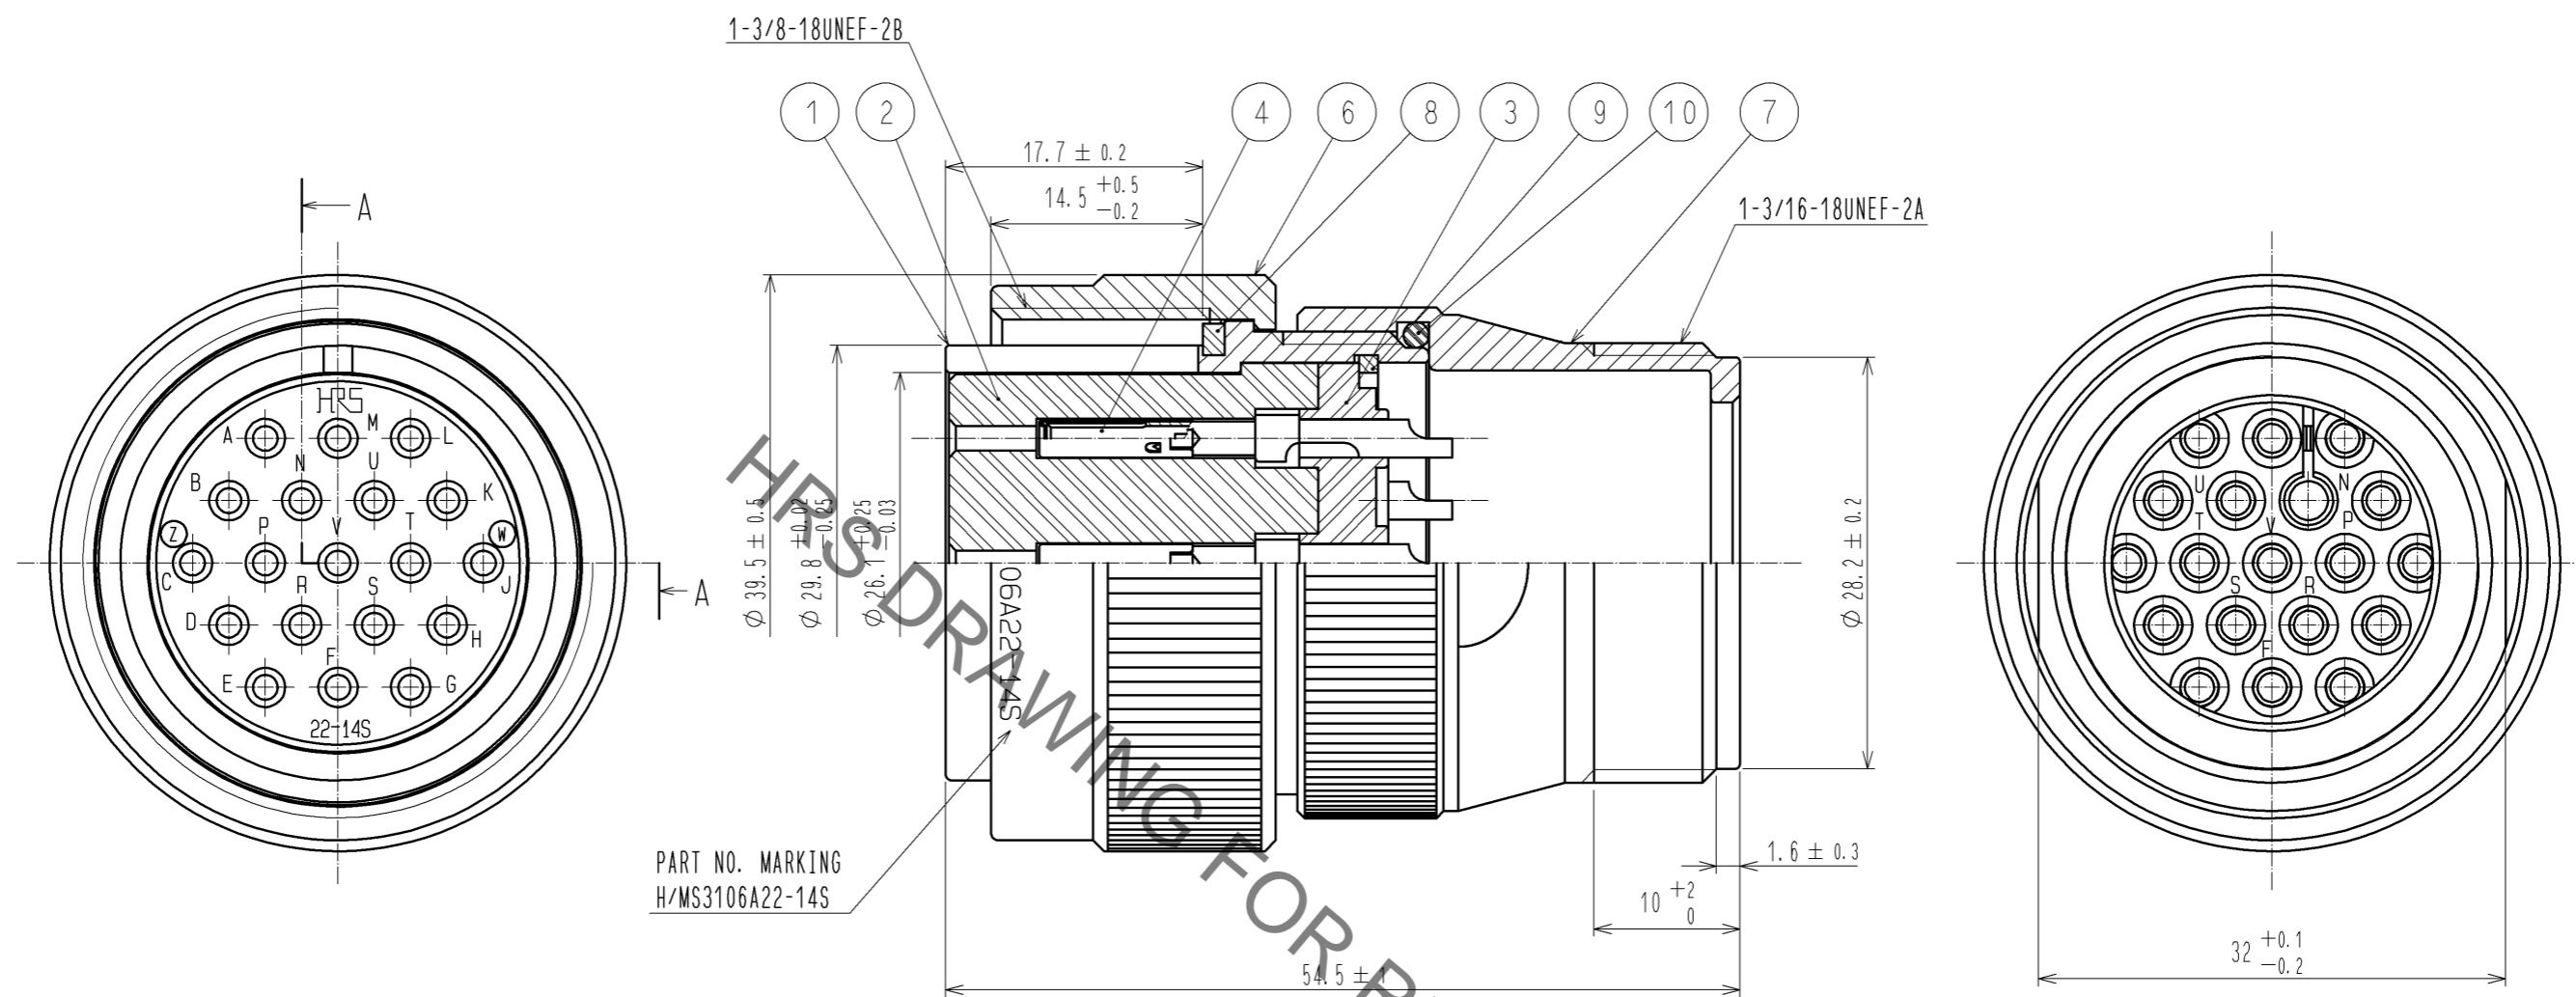

PART NO. MARKING
 H/MS3106A22-14S

A-A

NOTE 1 ONE EXAMPLE OF THE ROTATION OF REF. NO. ⑦ TO REF. NO. ① IS SHOWN.

NO.	MATERIAL	FINISH . REMARKS	NO.	MATERIAL	FINISH . REMARKS
6	ALUMINUM ALLOY	BLACK CHROMATE TREATMENT (TRIVALENT CHROMIUM)	11	COPPER ALLOY	SILVER PLATING 2μm min.
5	STAINLESS STEEL		10	SILICONE RUBBER	(BLACK)
4	COPPER ALLOY	SILVER PLATING 2μm min.	9	PHOSPHOR BRONZE	NICKEL PLATING
3	PBT	(BLACK) UL94V-0	8	SILICONE RUBBER	(BLACK)
2	PBT	(BLACK) UL94V-0	7	ALUMINUM ALLOY	BLACK CHROMATE TREATMENT (TRIVALENT CHROMIUM)
1	ALUMINUM ALLOY	BLACK CHROMATE TREATMENT (TRIVALENT CHROMIUM)			

UNITS mm		SCALE 2 : 1	COUNT 	DESCRIPTION OF REVISIONS	DESIGNED	CHECKED	DATE
HIROSE ELECTRIC CO., LTD.				APPROVED : SU. OBARA 10.10.04 CHECKED : HY. KISHI 10.10.04 DESIGNED : TH. KAMEYA 10.10.01 DRAWN : YS. SAKODA 10.09.29	DRAWING NO. EDC3-036137-73 PART NO. H/MS3106A22-14S(73) CODE NO. CL120-0613-2-73		