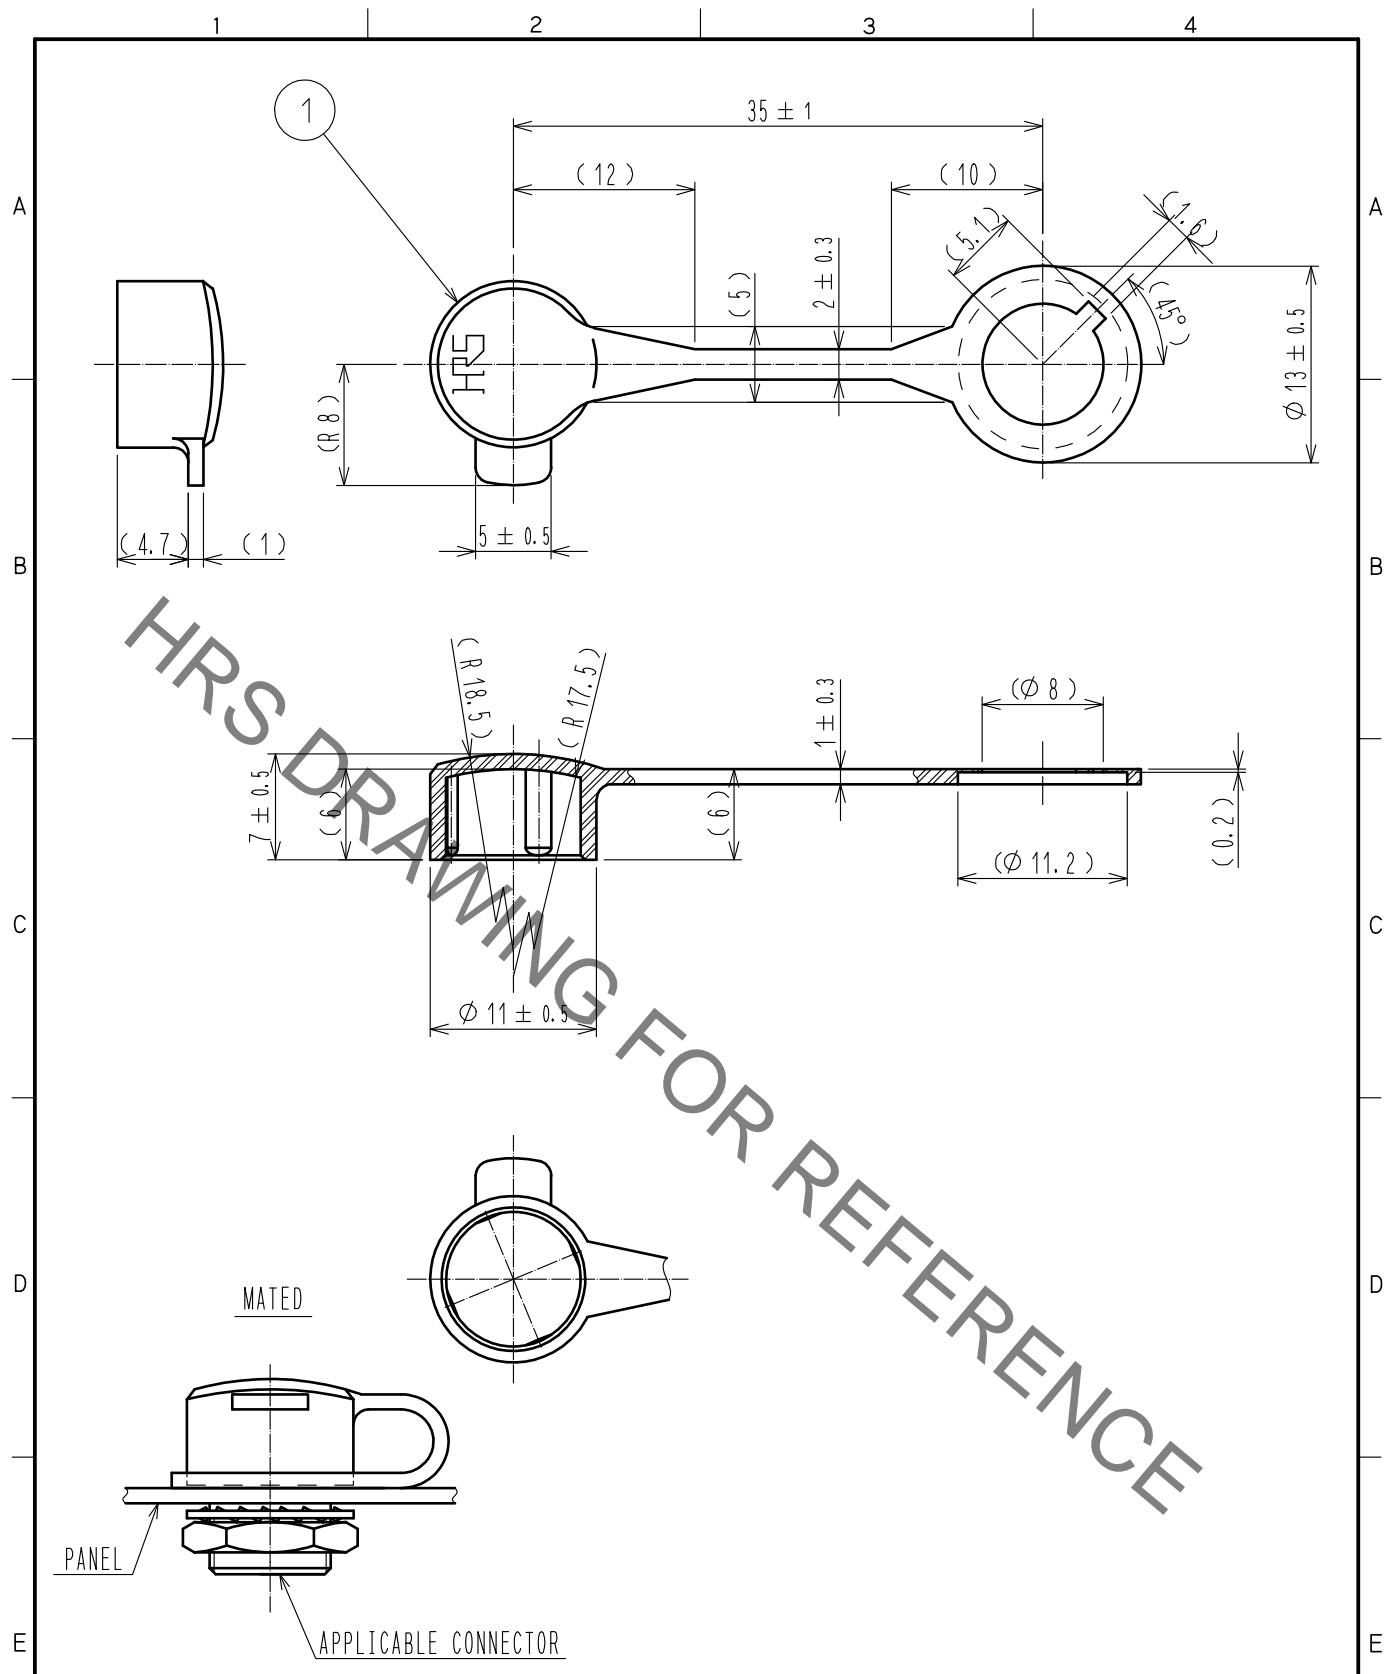

NOTES 1. THIS PRODUCT IS A CAP FOR HR10※-7R-※(※), HR10※-7J-※(※).
 IT IS APPLICABLE REGARDLESS OF GIVEN ALPHABETS OR NUMBERS SHOWN AT ※.

1	POLYPROPYLENE	(BLACK) UL94V-0						
NO.	MATERIAL	FINISH .	REMARKS	NO.	MATERIAL	FINISH .	REMARKS	
UNITS mm		SCALE 2 : 1	COUNT 	DESCRIPTION OF REVISIONS		DESIGNED	CHECKED	DATE
HIROSE ELECTRIC CO., LTD.		APPROVED	:EJ. KUNII	15.08.27	DRAWING NO.	EDC-021623-01-01		
		CHECKED	:EJ. KUNII	15.08.27	PART NO.	HR10-7R-C(01)		
		DESIGNED	:TP. KOMATSU	15.08.27	CODE NO.	CL110-0058-6-01		
		DRAWN	:TP. KOMATSU	15.08.27				