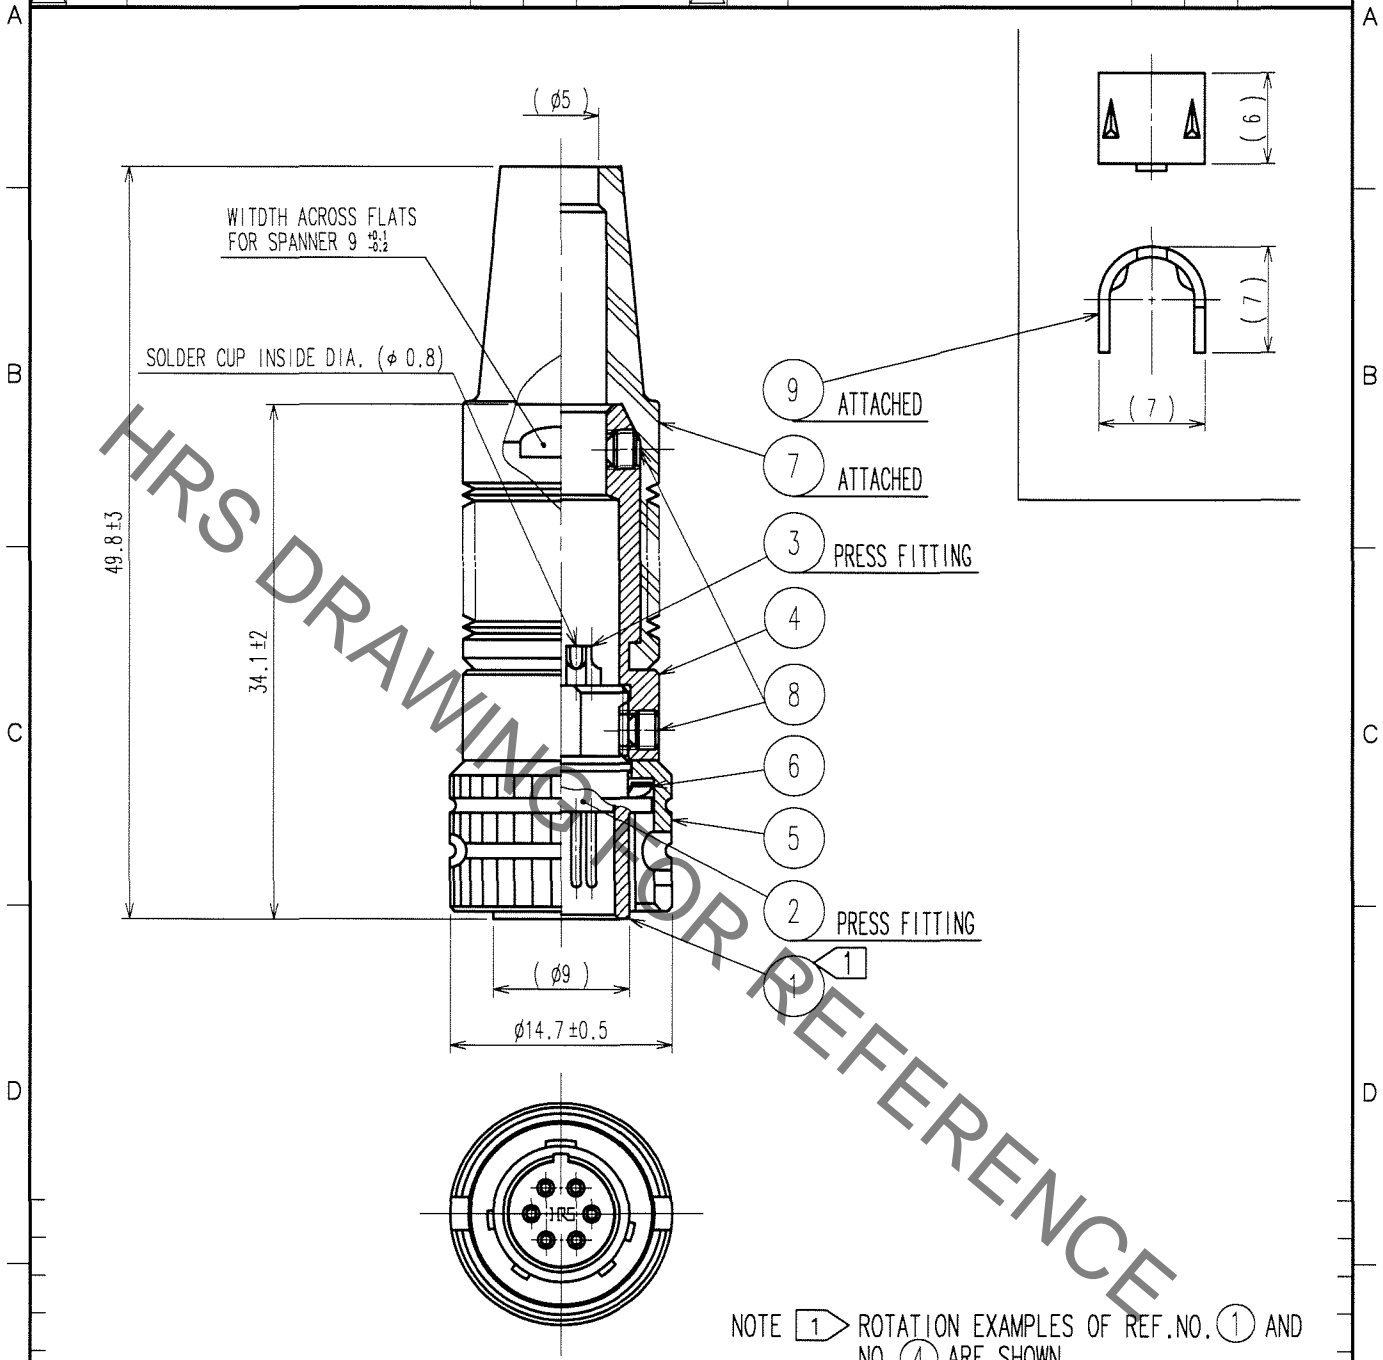

1		2			3			4		
COUNT	DESCRIPTION OF REVISIONS	BY	CHKD	DATE	COUNT	DESCRIPTION OF REVISIONS	BY	CHKD	DATE	
△					△					
△					△					
△					△					

5	BRASS	MATTE FINISH NICKEL PLATED			
4	BRASS	MATTE FINISH NICKEL PLATED	9	BRASS	
3	BRASS	SILVER PLATING $3\mu$ m min.	8	STEEL	NICKEL PLATING JIS B 1177 SET SCREW $M2.6 \times 0.45 \times 2$
2	POLYAMIDE	(BLACK) UL94V-0	7	CR	(BLACK)
1	ZINC ALLOY	MATTE FINISH NICKEL PLATED	6	STEEL	NICKEL PLATING
NO.	MATERIAL	FINISH, REMARKS	NO.	MATERIAL	FINISH, REMARKS

CODE NO. (OLD)		DRAWN	DESIGNED	CHECKED	APPROVED	RELEASED
		<i>S. Komatsu</i>	<i>S. Komatsu</i>	<i>E. Kunita</i>	<i>M. Sato</i>	
		<i>06.02.23</i>	<i>06.02.23</i>	<i>06.02.24</i>	<i>06.02.04</i>	
DRAWING NO. <b>EDC4-25561-73</b>		PART NO. <b>HR11-9BPB-6P(73)</b>				
UNITS mm		CODE NO. <b>CL111-0109-1-73</b>			1/1	