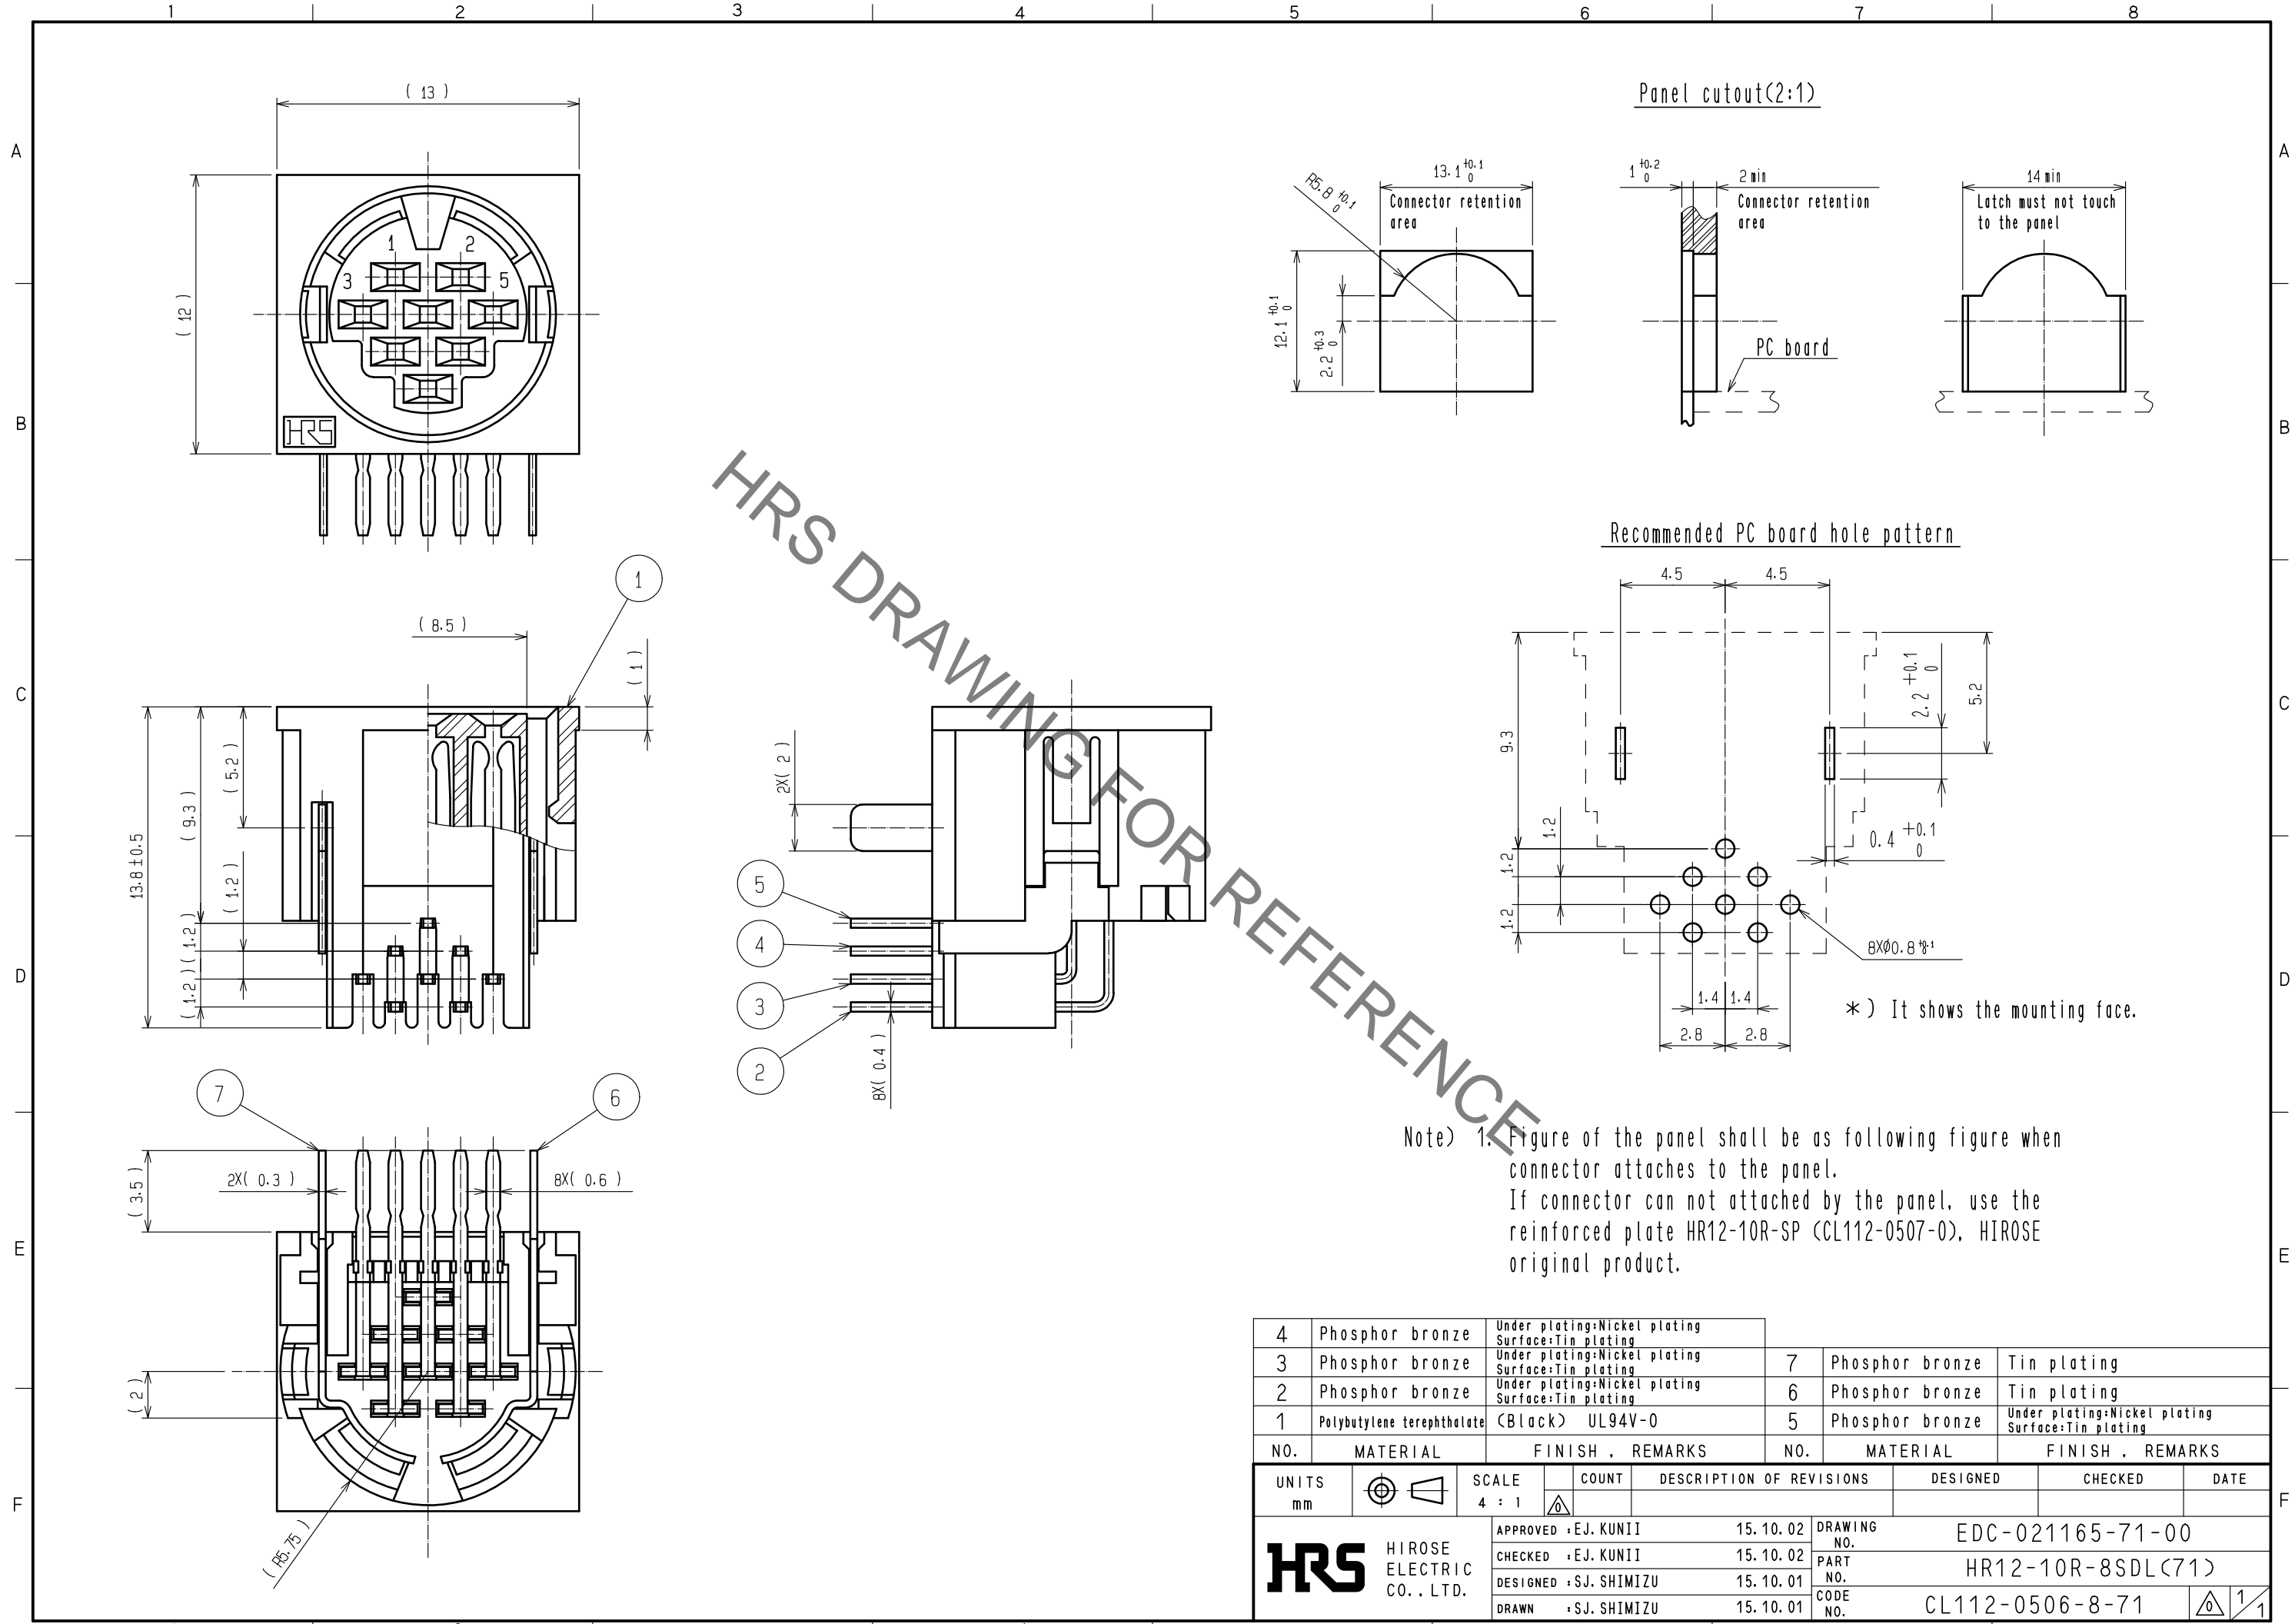

In case of consideration for using Automotive equipment / device which demand high reliability, kindly contact our sales window correspondents.

Note) 1. Figure of the panel shall be as following figure when connector attaches to the panel.  
If connector can not attached by the panel, use the reinforced plate HR12-10R-SP (CL112-0507-0), HIROSE original product.

4	Phosphor bronze	Under plating:Nickel plating Surface:Tin plating	7	Phosphor bronze	Tin plating
3	Phosphor bronze	Under plating:Nickel plating Surface:Tin plating	6	Phosphor bronze	Tin plating
2	Phosphor bronze	Under plating:Nickel plating Surface:Tin plating	5	Phosphor bronze	Under plating:Nickel plating Surface:Tin plating
1	Polybutylene terephthalate	(Black) UL94V-0			
NO.	MATERIAL	FINISH . REMARKS	NO.	MATERIAL	FINISH . REMARKS

UNITS mm		SCALE 4 : 1	COUNT 	DESCRIPTION OF REVISIONS	DESIGNED	CHECKED	DATE
APPROVED :EJ. KUNII			15.10.02	DRAWING NO. EDC-021165-71-00			
CHECKED :EJ. KUNII			15.10.02	PART NO. HR12-10R-8SDL(71)			
DESIGNED :S.J. SHIMIZU			15.10.01	CODE NO. CL112-0506-8-71			
DRAWN :S.J. SHIMIZU			15.10.01				