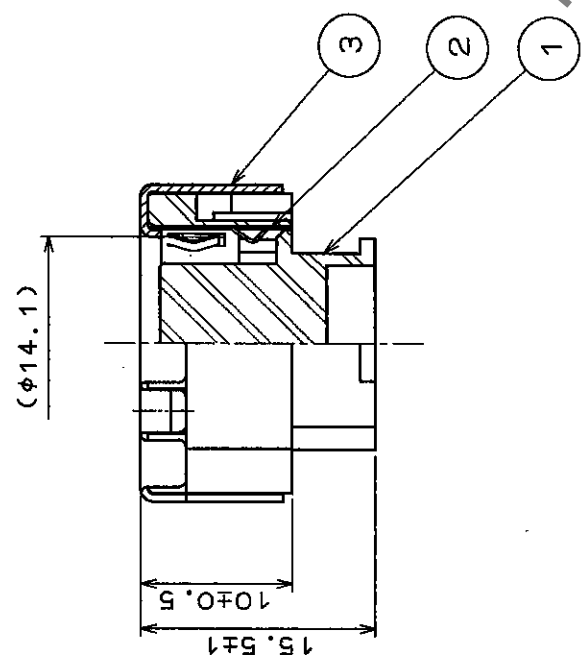

Note 1 Applicable Crimp Contact: HR12-SC-212, 112
 (Applicable Wire: AWG#26~#30,
 Jacket Dia. φ1 Max)

2 Applicable Crimp Contact Extraction Tool
 : HR12-SC-TP

HRS DRAWING FOR REFERENCE

2	Phosphor bronze	Tin Plated	4	Brass	JIS B 1181 Hexagon Nut M2x0.4, No. 3
1	PBT	(Black) UL94V-0	3	Brass	
NO.	MATERIAL	FINISH, REMARKS	NO.	MATERIAL	FINISH, REMARKS
CODE NO. (OLD)	DRAWN		DESIGNED	CHECKED	APPROVED
	H. Kishi 95.5.15		H. Kishi 95.5.15		M. Yoshida 95.5.19
	DRAWING NO. EDC3-028887		PART NO. HR12-14RA-20SC		
	SCALE 1 : 1		CODE NO. CL112-1504-8		
	UNITS mm		HRS HIROSE ELECTRIC CO., LTD.		