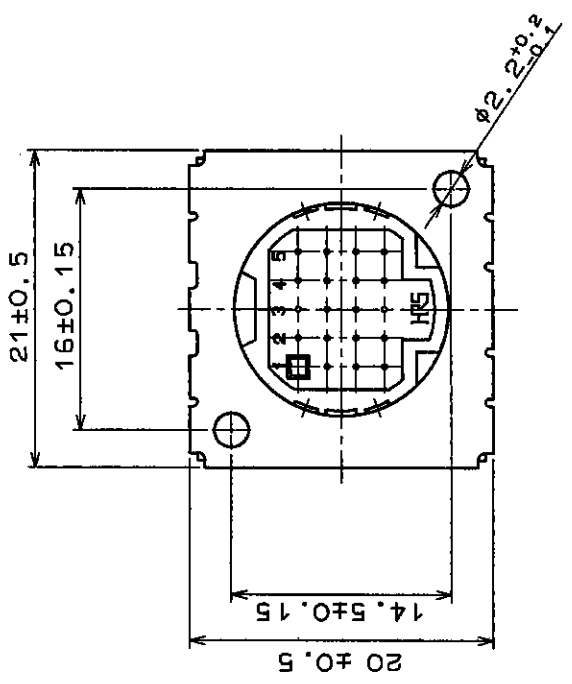

Note 1 Applicable Crimp Contact: HR12-SC-212, 112
 (Applicable Wire: AWG#26~#30,
 Jacket Dia. φ1 Max)

2 Applicable Crimp Contact Extraction Tool
 : HR12-SC-TP

HRS DRAWING FOR REFERENCE

2	Phosphor bronze	Tin Plated	4	Brass	JIS B 1181 Hexagon Nut M2x0.4, No. 3
1	PBT	(Black) UL94V-0	3	Brass	
NO.	MATERIAL	FINISH, REMARKS	NO.	MATERIAL	FINISH, REMARKS
CODE NO. (OLD)	DRAWN		DESIGNED	CHECKED	APPROVED
	H. Kishi 95.5.15		H. Kishi 95.5.15		M. Yoshida 95.5.19
	DRAWING NO. EDC3-028887		PART NO. HR12-14RA-20SC		
	SCALE 1 : 1		CODE NO. CL112-1504-8		
	UNITS mm		HRS HIROSE ELECTRIC CO., LTD.		