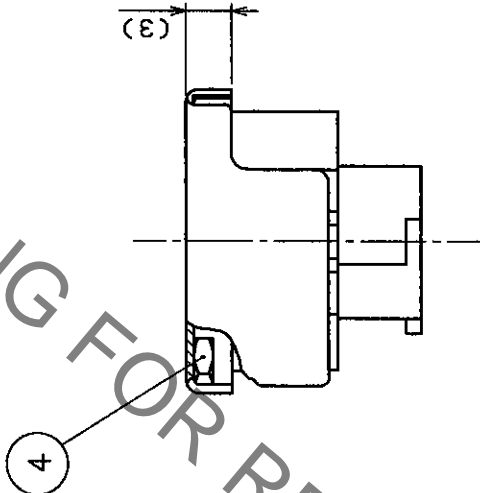

Note 1 Applicable Crimp Contact: HR12-SC-212, 112
 (Applicable Wire: AWG#26~#30,
 Jacket Dia. φ1 Max)

2 Applicable Crimp Contact Extraction Tool
 : HR12-SC-TP

HRS DRAWING FOR REFERENCE

2	Phosphor bronze	Tin Plated	4	Brass	JIS B 1181 Hexagon Nut M2x0.4, No. 3
1	PBT	(Black) UL94V-0	3	Brass	
NO.	MATERIAL	FINISH, REMARKS	NO.	MATERIAL	FINISH, REMARKS
CODE NO. (OLD)	DRAWN		DESIGNED	CHECKED	APPROVED
	H. Kishi 95.5.15		H. Kishi 95.5.15		M. Yoshida 95.5.19
	DRAWING NO. EDC3-028887		PART NO. HR12-14RA-20SC		
	SCALE 1 : 1		CODE NO. CL112-1504-8		
	UNITS mm		HRS HIROSE ELECTRIC CO., LTD.		