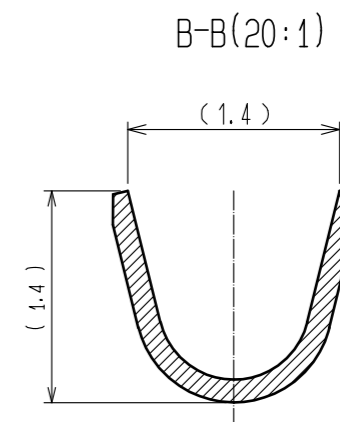

- Notes) 1. Applicable wire size : AWG #26~#30.
 2. Hand crimping tool : HT802/HR12-SC-1(CL150-0400-3-00)

1	Phosphor bronze	Tin plating (100 pcs)						
NO.	MATERIAL	FINISH . REMARKS	NO.	MATERIAL	FINISH . REMARKS			
UNITS mm			SCALE 10: 1	COUNT 1	DESCRIPTION OF REVISIONS DIS-C-00000816	DESIGNED HK. NAMAI	CHECKED HY. KOBAYASHI	DATE 16. 02. 23
HRS HIROSE ELECTRIC CO., LTD.		APPROVED : EJ. KUNII	15. 10. 02	DRAWING NO. EDC-022995-00-00				
		CHECKED : EJ. KUNII	15. 10. 02	PART NO. HR12-SC-113				
		DESIGNED : SJ. SHIMIZU	15. 10. 01	CODE NO. CL112-0412-6-00				
		DRAWN : SJ. SHIMIZU	15. 10. 01					