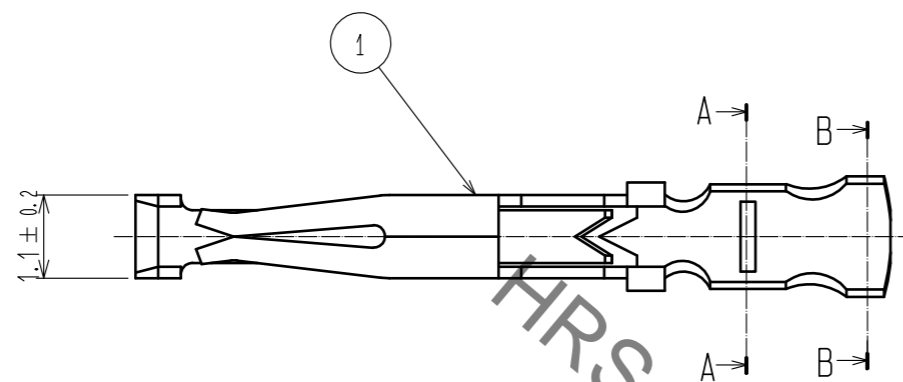

- Notes) 1. Applicable wire size : AWG #26~#30.
 2. Hand crimping tool : HT802/HR12-SC-1(CL150-0400-3-00)

1	Phosphor bronze	Tin plating (100 pcs)						
NO.	MATERIAL	FINISH . REMARKS	NO.	MATERIAL	FINISH . REMARKS			
UNITS mm			SCALE 10: 1	COUNT 1	DESCRIPTION OF REVISIONS DIS-C-00000816	DESIGNED HK. NAMAI	CHECKED HY. KOBAYASHI	DATE 16. 02. 23
HRS HIROSE ELECTRIC CO., LTD.		APPROVED : EJ. KUNII	15. 10. 02	DRAWING NO. EDC-022995-00-00				
		CHECKED : EJ. KUNII	15. 10. 02	PART NO. HR12-SC-113				
		DESIGNED : SJ. SHIMIZU	15. 10. 01	CODE NO. CL112-0412-6-00				
		DRAWN : SJ. SHIMIZU	15. 10. 01					