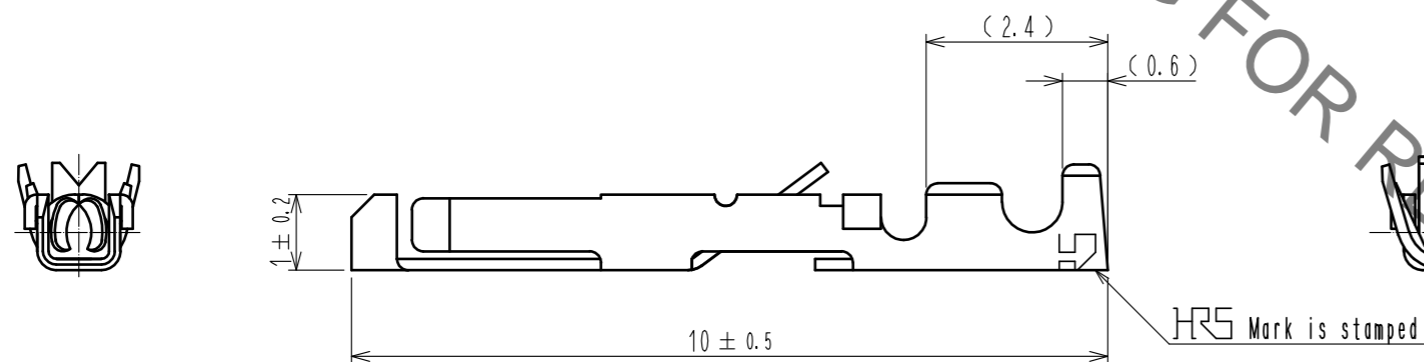

- Notes) 1. Applicable wire size : AWG #26~#30.
 2. Hand crimping tool : HT802/HR12-SC-1(CL150-0400-3-00)

1	Phosphor bronze	Tin plating (100 pcs)						
NO.	MATERIAL	FINISH . REMARKS	NO.	MATERIAL	FINISH . REMARKS			
UNITS mm			SCALE 10: 1	COUNT 1	DESCRIPTION OF REVISIONS DIS-C-00000816	DESIGNED HK. NAMAI	CHECKED HY. KOBAYASHI	DATE 16. 02. 23
HRS HIROSE ELECTRIC CO., LTD.		APPROVED : EJ. KUNII	15. 10. 02	DRAWING NO. EDC-022995-00-00				
		CHECKED : EJ. KUNII	15. 10. 02	PART NO. HR12-SC-113				
		DESIGNED : SJ. SHIMIZU	15. 10. 01	CODE NO. CL112-0412-6-00				
		DRAWN : SJ. SHIMIZU	15. 10. 01					