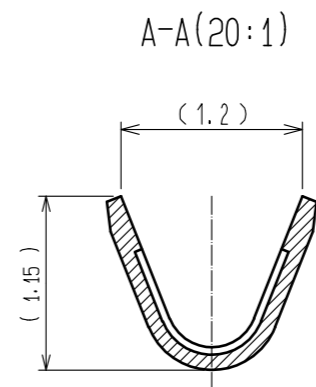

- Notes) 1. Applicable wire size : AWG #26~#30.
 2. Hand crimping tool : HT802/HR12-SC-1(CL150-0400-3-00)

1	Phosphor bronze	Tin plating (100 pcs)						
NO.	MATERIAL	FINISH . REMARKS	NO.	MATERIAL	FINISH . REMARKS			
UNITS mm			SCALE 10: 1	COUNT 1	DESCRIPTION OF REVISIONS DIS-C-00000816	DESIGNED HK. NAMAI	CHECKED HY. KOBAYASHI	DATE 16. 02. 23
HRS HIROSE ELECTRIC CO., LTD.		APPROVED : EJ. KUNII	15. 10. 02	DRAWING NO. EDC-022995-00-00				
		CHECKED : EJ. KUNII	15. 10. 02	PART NO. HR12-SC-113				
		DESIGNED : SJ. SHIMIZU	15. 10. 01	CODE NO. CL112-0412-6-00				
		DRAWN : SJ. SHIMIZU	15. 10. 01					