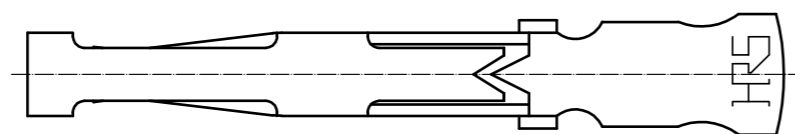

- Notes) 1. Applicable wire size : AWG #26~#30.
 2. Hand crimping tool : HT802/HR12-SC-1(CL150-0400-3-00)

1	Phosphor bronze	Tin plating (100 pcs)						
NO.	MATERIAL	FINISH . REMARKS	NO.	MATERIAL	FINISH . REMARKS			
UNITS mm			SCALE 10: 1	COUNT 1	DESCRIPTION OF REVISIONS DIS-C-00000816	DESIGNED HK. NAMAI	CHECKED HY. KOBAYASHI	DATE 16. 02. 23
HRS HIROSE ELECTRIC CO., LTD.		APPROVED : EJ. KUNII	15. 10. 02	DRAWING NO. EDC-022995-00-00				
		CHECKED : EJ. KUNII	15. 10. 02	PART NO. HR12-SC-113				
		DESIGNED : SJ. SHIMIZU	15. 10. 01	CODE NO. CL112-0412-6-00				
		DRAWN : SJ. SHIMIZU	15. 10. 01					